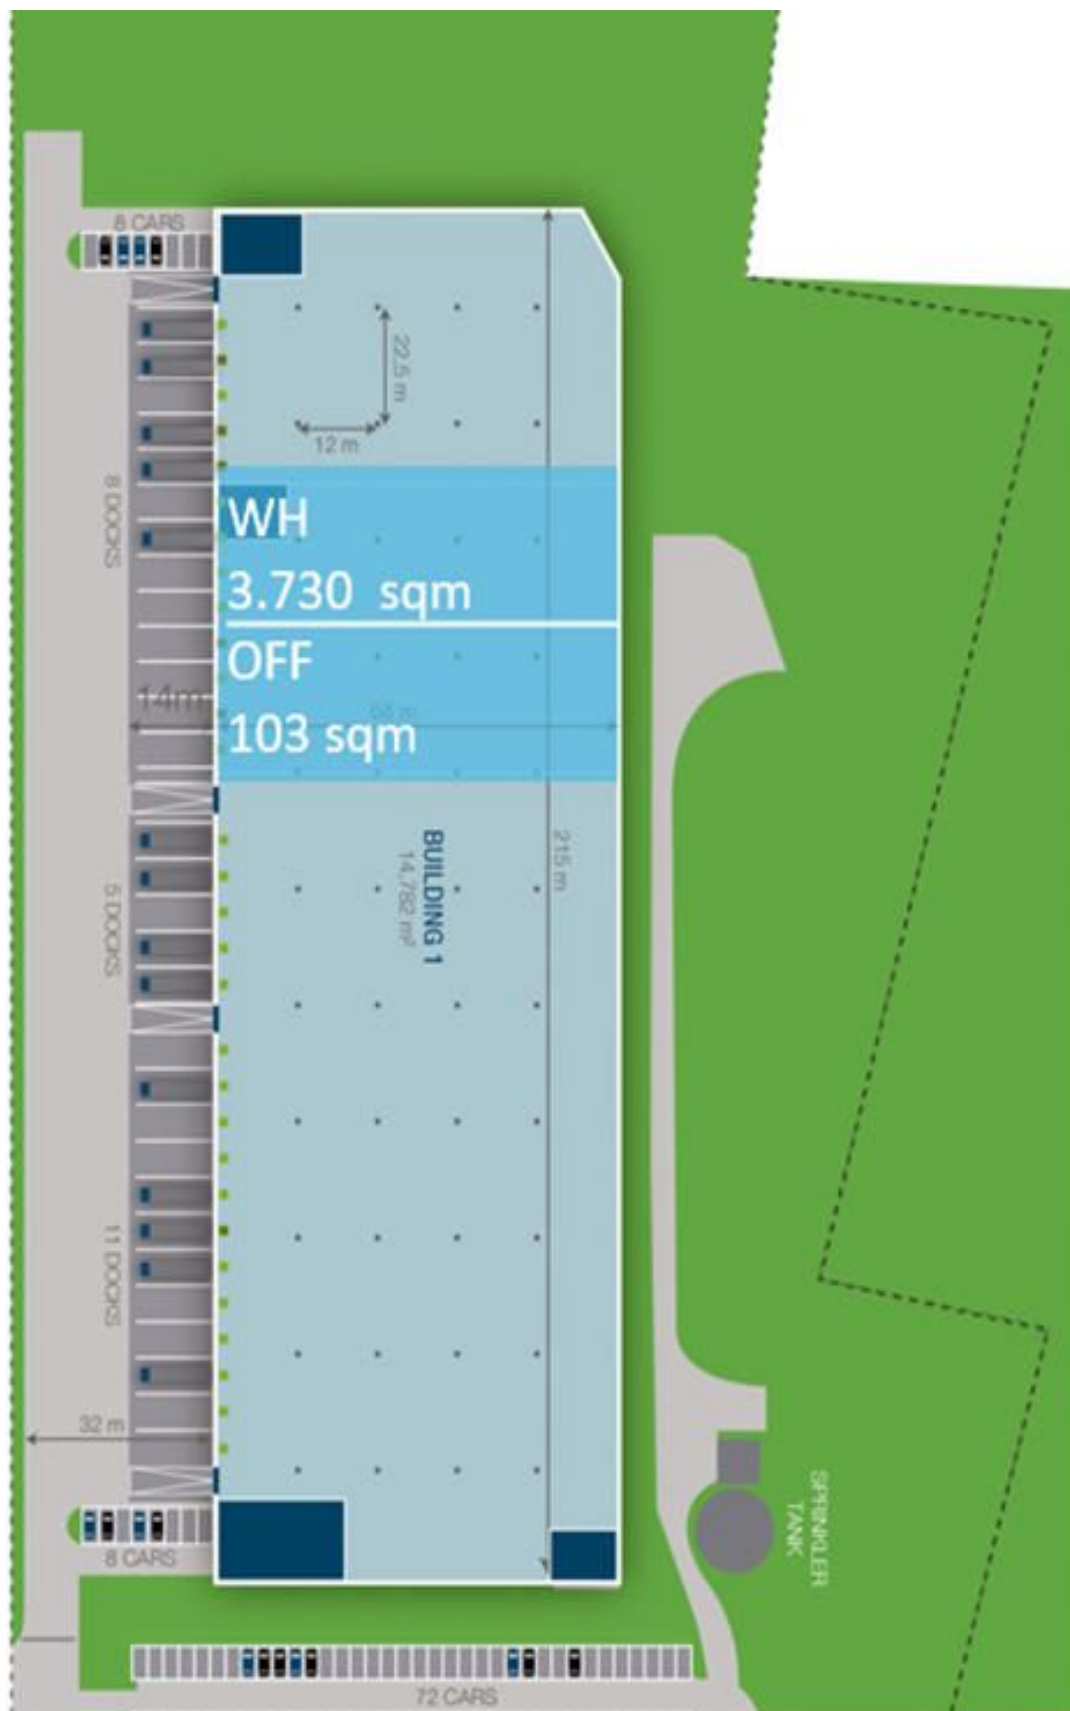

Logistic park

3 830 m², Praha-západ, Dobrovíz, U Trati

Ask for price

| | |
|-------------------------|----------------------|
| Total area | 3 830 m ² |
| Available area for rent | 3 830 m ² |
| Ceiling height | 10 m |
| Floor loading capacity | 5 t/m ² |
| Column grid structure | — |
| Structure | — |
| PENB | G |
| Reference number | 25946 |

- Number of loading doors – 1/500 m²
- Floor loading capacity 5 T/sq.m
- Clear height 10 m
- Column grid structure 12x22,5 m a 22,5x24 m
- Utility connections (water, sewage, gas, electricity)

Office:

- Flexible office space
- Heating – central heating (radiators)
- Floor carpeting

Lessee pays no commission.

Logistic park

3 830 m², Praha-západ, Dobrovíz, U Trati

Ask for price

Logistic park

3 830 m², Praha-západ, Dobrovíz, U Trati

Ask for price