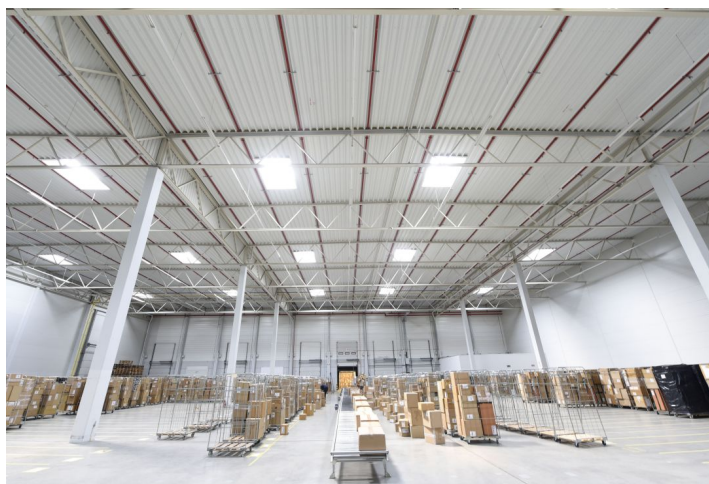

Logistic park

5 230 m², Praha-západ, Dobrovíz, U Trati

Ask for price