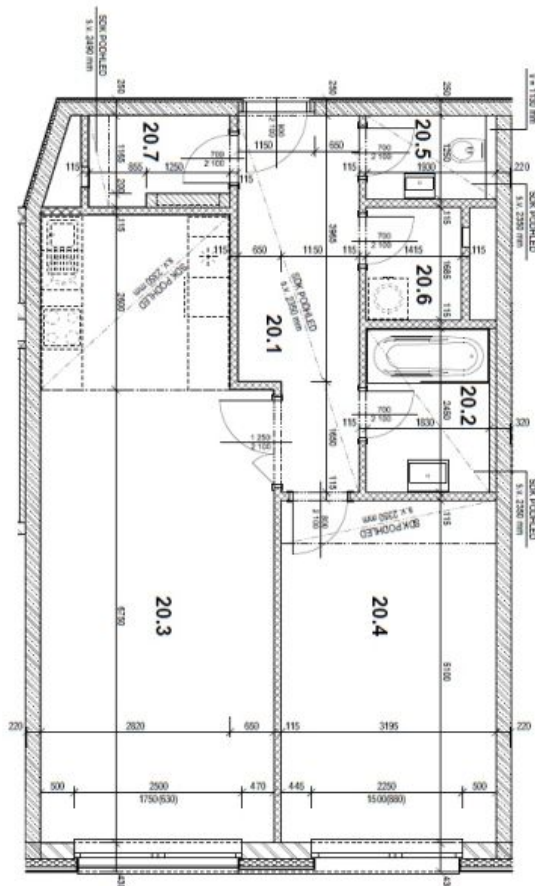

The interior features one bedroom with built-in wardrobes, living room with a fully fitted open kitchen and dining area, bathroom with bathtub, a separate toilet, a **walk-in closet**, utility room, and entrance hall.

* Area of the unit according to the Civil Code. The area consists of the sum total area of the entire unit bounded by perimeter walls.

Apartment One-bedroom (2+kk)

67 m², Prague 2, Vinohrady, Rubešova

Rented

TABULKA PLOCH:

ČÍSLO MÍSTN.	NÁZEV MÍSTNOSTI	PLOCHA cca (m ²)
20.1	PŘEDSÍŇ	9,5
20.2	KOUPELNA	4,4
20.3	OBÝVACÍ POKOJ + KK	30,4
20.4	POKOJ	16,0
20.5	WC	2,1
20.6	KOMORA	2,3
20.7	KOMORA	2,5
UŽITNÁ PLOCHA		67,2