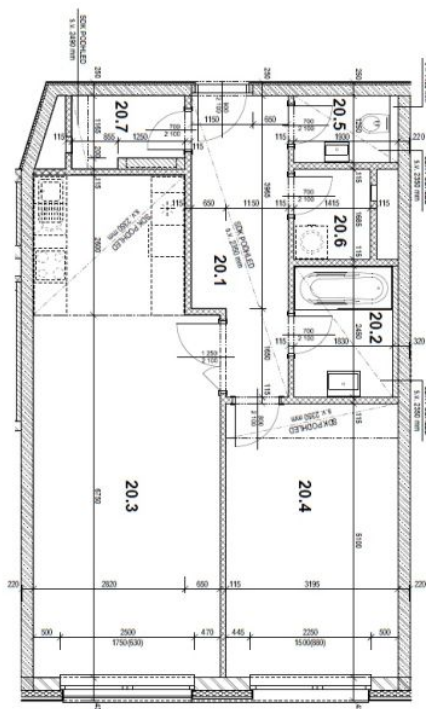

Apartment One-bedroom (2+kk)

67 m², Prague 2, Vinohrady, Rubešova

Rented

TABULKA PLOCH:

ČÍSLO MÍSTNÍ	NÁZEV MÍSTNOSTI	PLOCHA (cca (m²))
20.1	PŘEDSÍŇ	9.5
20.2	KOUPELNA	4.4
20.3	OBYVACÍ POKOJ + KK	30.4
20.4	POKOJ	16.0
20.5	WC	2.1
20.6	KOMORA	2.3
20.7	KOMORA	2.5
UŽITNÁ PLOCHA		67.2

LEGENDA MATERIÁLŮ:

	ZELEZOBETONOVÉ KONSTRUKCE
	KERAMICKÉ ZDIVO, TL. 240 mm
	KERAMICKÉ NOSNÉ ZDIVO AKUSTICKÉ, TL. 250 mm
	KERAMICKÉ ZDIVO, TL. 175 mm
	KERAMICKÉ PŘÍČKY, TL. 115 mm
	KERAMICKÉ PŘÍČKY AKUSTICKÉ, TL. 115 mm
	PLYNOSILKÁTOVÉ PŘÍZDÍVKY, TL. 115 mm
	PLYNOSILKÁTOVÉ PŘÍZDÍVKY, TL. 150 mm, VÝŠKA OLE VYKRESU
	TEPELNÁ ISOLACE, TL. OLE VYKRESU