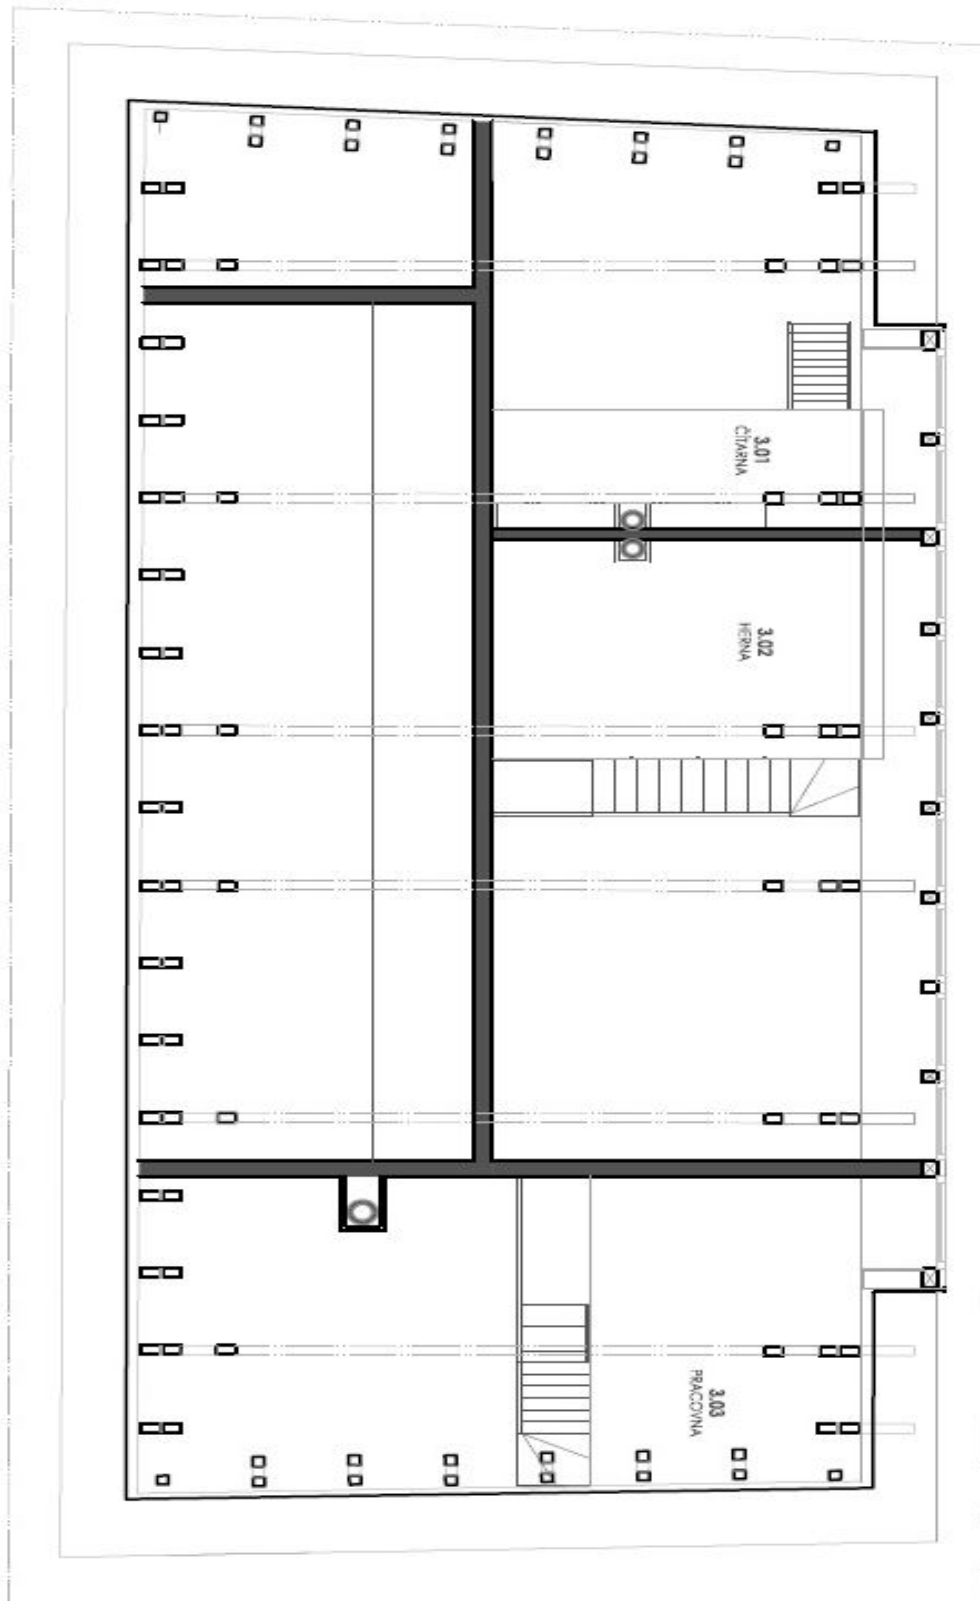

House Four-bedroom (5+kk)

Rented

333 m², Prague 9, Koloděje, Panský dvůr

House Four-bedroom (5+kk)

Rented

333 m², Prague 9, Koloděje, Panský dvůr

Plot	971 m²
Foot print	174 m²
Garden	797 m²
Parking	Parking on the plot.
Cellar	Yes
PENB	C
Reference number	26545
Available from	Immediately

The main level includes a large living room with a double height ceiling, a fully fitted open kitchen, terrace access and a ceramic stove, one bedroom with an en-suite bathroom (bathtub, bidet, toilet) and walk-in closet, pantry / storage room, guest toilet, walk-in closet, and entrance hall. The upper floor features a narrow gallery, storage room, and three separate bedrooms with en-suite shower bathrooms (with toilet), walk-in closets and built-in sleeping galleries with beautiful views of the Chateau and surrounding countryside. There is a semi-basement floor with a separate entrance, offering a hall, a playroom with vaulted ceilings, a kitchenette, toilet, and two utility rooms. The house has a cellar in the whole basement.

House Four-bedroom (5+kk)

333 m², Prague 9, Koloděje, Panský dvůr

Rented

House Four-bedroom (5+kk)

333 m², Prague 9, Koloděje, Panský dvůr

Rented

House Four-bedroom (5+kk)

333 m², Prague 9, Koloděje, Panský dvůr

Rented

House Four-bedroom (5+kk)

333 m², Prague 9, Koloděje, Panský dvůr

Rented