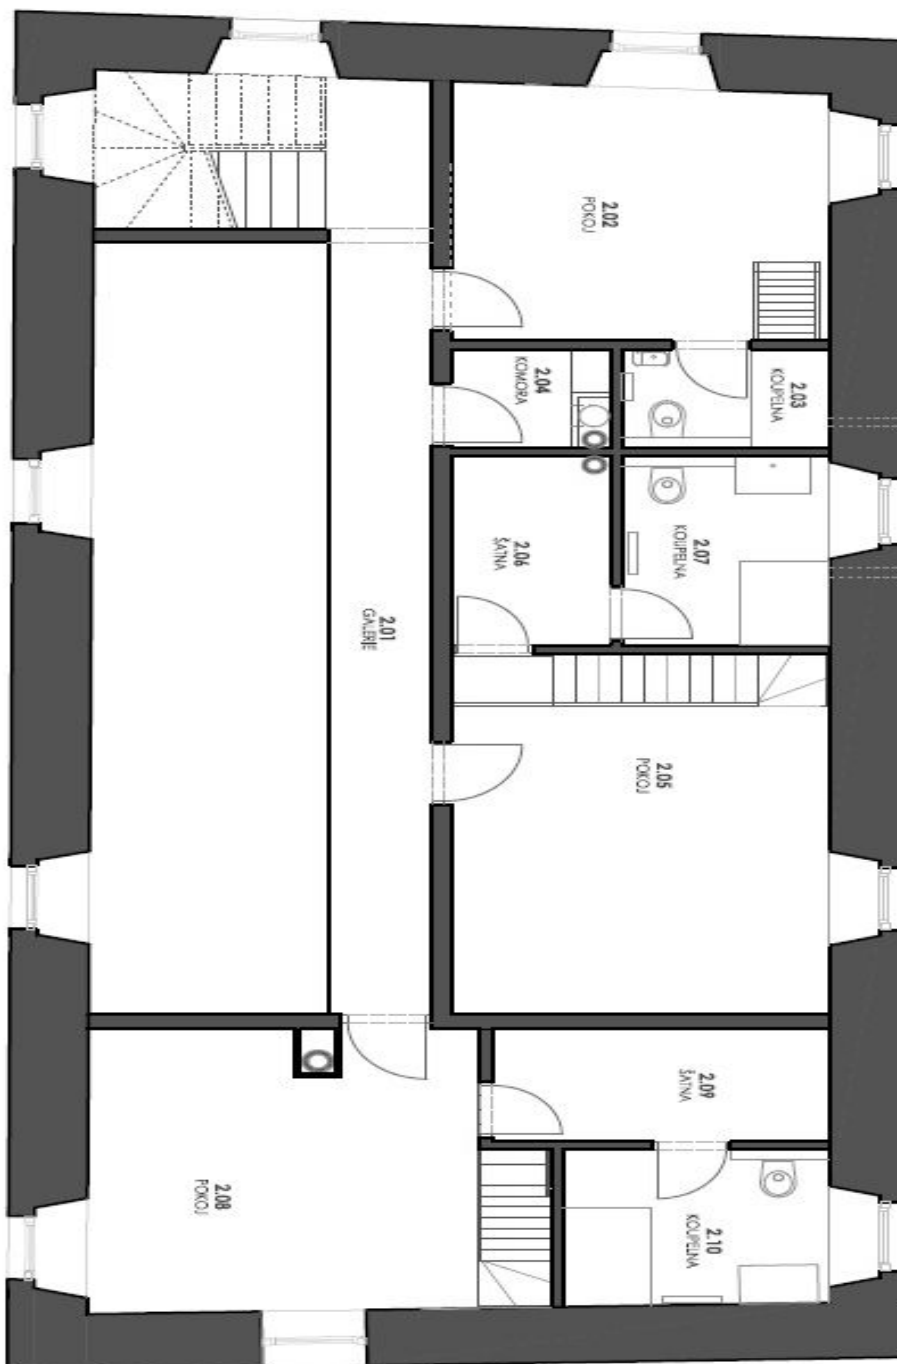

The main level includes a large living room with a double height ceiling, a fully fitted open kitchen, terrace access and a ceramic stove, one bedroom with an en-suite bathroom (bathtub, bidet, toilet) and walk-in closet, pantry / storage room, guest toilet, walk-in closet, and entrance hall. The upper floor features a narrow gallery, storage room, and three separate bedrooms with en-suite shower bathrooms (with toilet), walk-in closets and built-in sleeping galleries with beautiful views of the Chateau and surrounding countryside. There is a semi-basement floor with a separate entrance, offering a hall, a playroom with vaulted ceilings, a kitchenette, toilet, and two utility rooms. The house has a cellar in the whole basement.

## House Four-bedroom (5+kk)

Rented

333 m<sup>2</sup>, Prague 9, Koloděje, Panský dvůr

## House Four-bedroom (5+kk)

333 m<sup>2</sup>, Prague 9, Koloděje, Panský dvůr

Rented