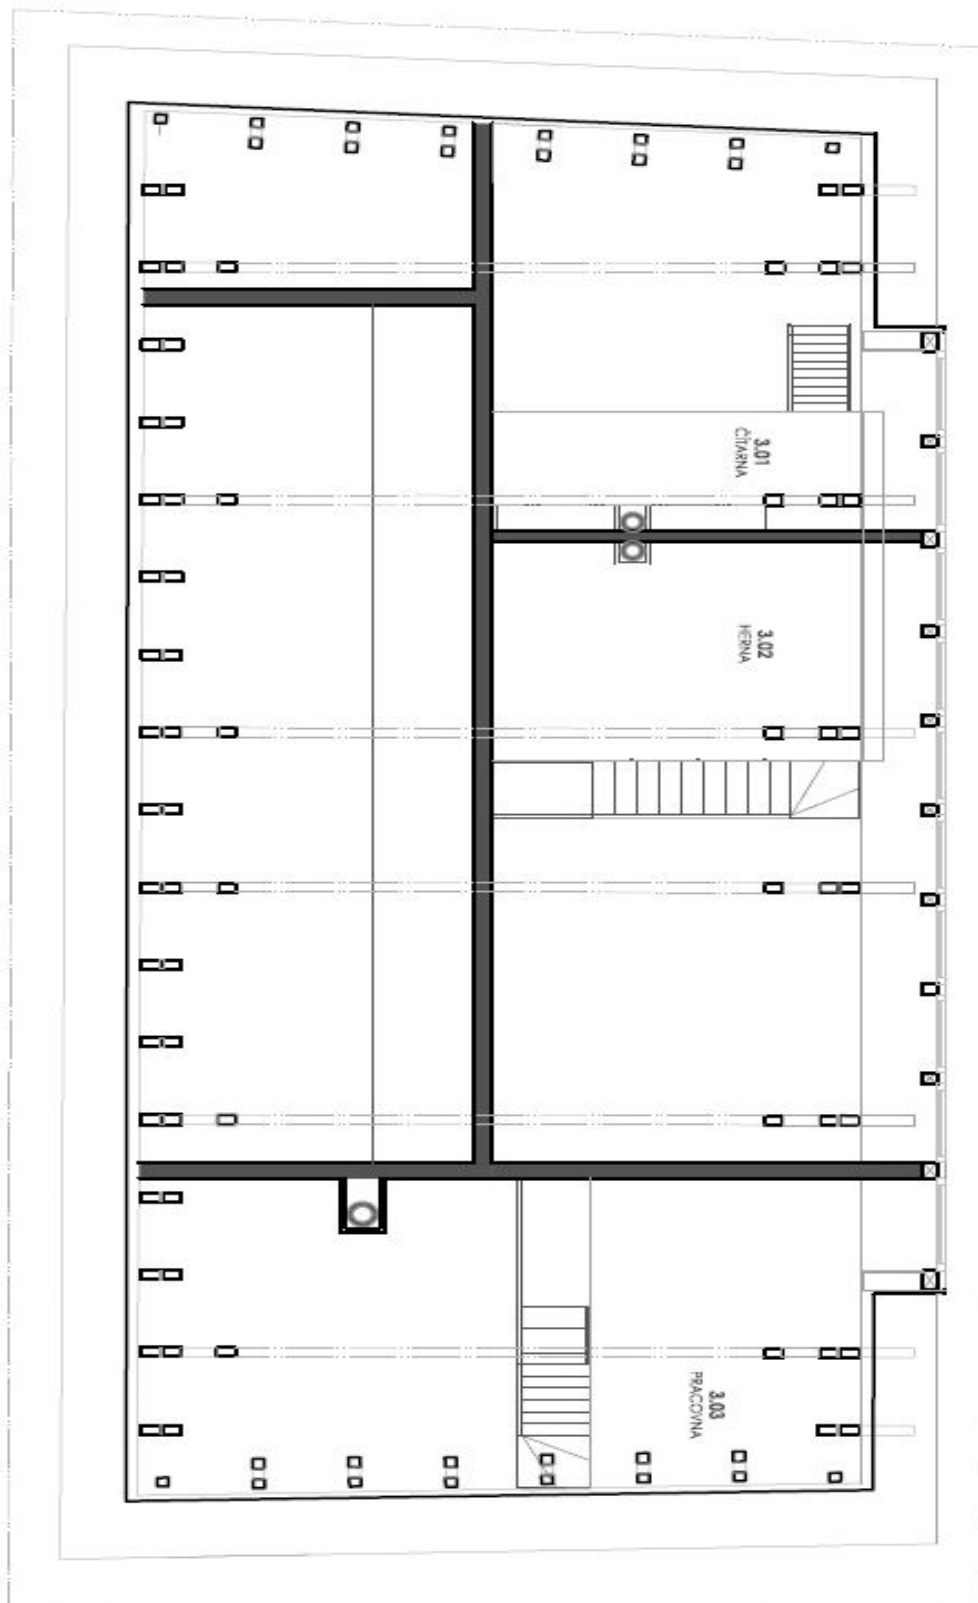

House Four-bedroom (5+kk)

Rented

333 m², Prague 9, Koloděje, Panský dvůr

House Four-bedroom (5+kk)

Rented333 m², Prague 9, Koloděje, Panský dvůr

Plot	971 m ²
Foot print	174 m ²
Garden	797 m ²
Parking	Parking on the plot.
Cellar	Yes
PENB	C
Reference number	26545
Available from	Immediately

The main level includes a large living room with a double height ceiling, a fully fitted open kitchen, terrace access and a ceramic stove, one bedroom with an en-suite bathroom (bathtub, bidet, toilet) and walk-in closet, pantry / storage room, guest toilet, walk-in closet, and entrance hall. The upper floor features a narrow gallery, storage room, and three separate bedrooms with en-suite shower bathrooms (with toilet), walk-in closets and built-in sleeping galleries with beautiful views of the Chateau and surrounding countryside. There is a semi-basement floor with a separate entrance, offering a hall, a playroom with vaulted ceilings, a kitchenette, toilet, and two utility rooms. The house has a cellar in the whole basement.

House Four-bedroom (5+kk)

333 m², Prague 9, Koloděje, Panský dvůr

Rented

House Four-bedroom (5+kk)

333 m², Prague 9, Koloděje, Panský dvůr

Rented

House Four-bedroom (5+kk)

333 m², Prague 9, Koloděje, Panský dvůr

Rented

House Four-bedroom (5+kk)

333 m², Prague 9, Koloděje, Panský dvůr

Rented