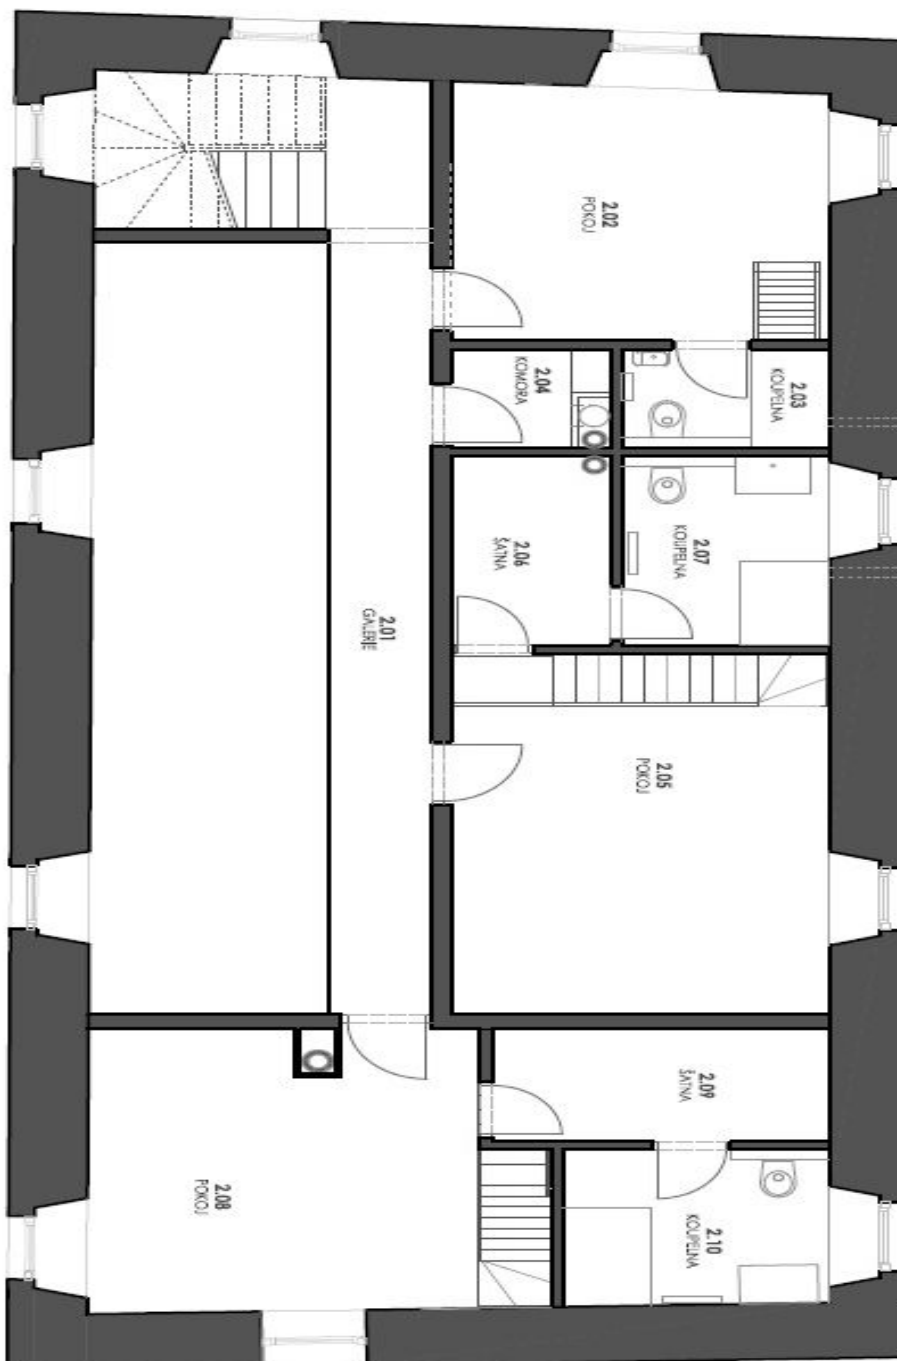

House Four-bedroom (5+kk)

Rented

333 m², Prague 9, Koloděje, Panský dvůr

House Four-bedroom (5+kk)

Rented333 m², Prague 9, Koloděje, Panský dvůr

Plot	971 m ²
Foot print	174 m ²
Garden	797 m ²
Parking	Parking on the plot.
Cellar	Yes
PENB	C
Reference number	26545
Available from	Immediately

The main level includes a large living room with a double height ceiling, a fully fitted open kitchen, terrace access and a ceramic stove, one bedroom with an en-suite bathroom (bathtub, bidet, toilet) and walk-in closet, pantry / storage room, guest toilet, walk-in closet, and entrance hall. The upper floor features a narrow gallery, storage room, and three separate bedrooms with en-suite shower bathrooms (with toilet), walk-in closets and built-in sleeping galleries with beautiful views of the Chateau and surrounding countryside. There is a semi-basement floor with a separate entrance, offering a hall, a playroom with vaulted ceilings, a kitchenette, toilet, and two utility rooms. The house has a cellar in the whole basement.

House Four-bedroom (5+kk)

333 m², Prague 9, Koloděje, Panský dvůr

Rented

House Four-bedroom (5+kk)

333 m², Prague 9, Koloděje, Panský dvůr

Rented

House Four-bedroom (5+kk)

333 m², Prague 9, Koloděje, Panský dvůr

Rented

House Four-bedroom (5+kk)

333 m², Prague 9, Koloděje, Panský dvůr

Rented