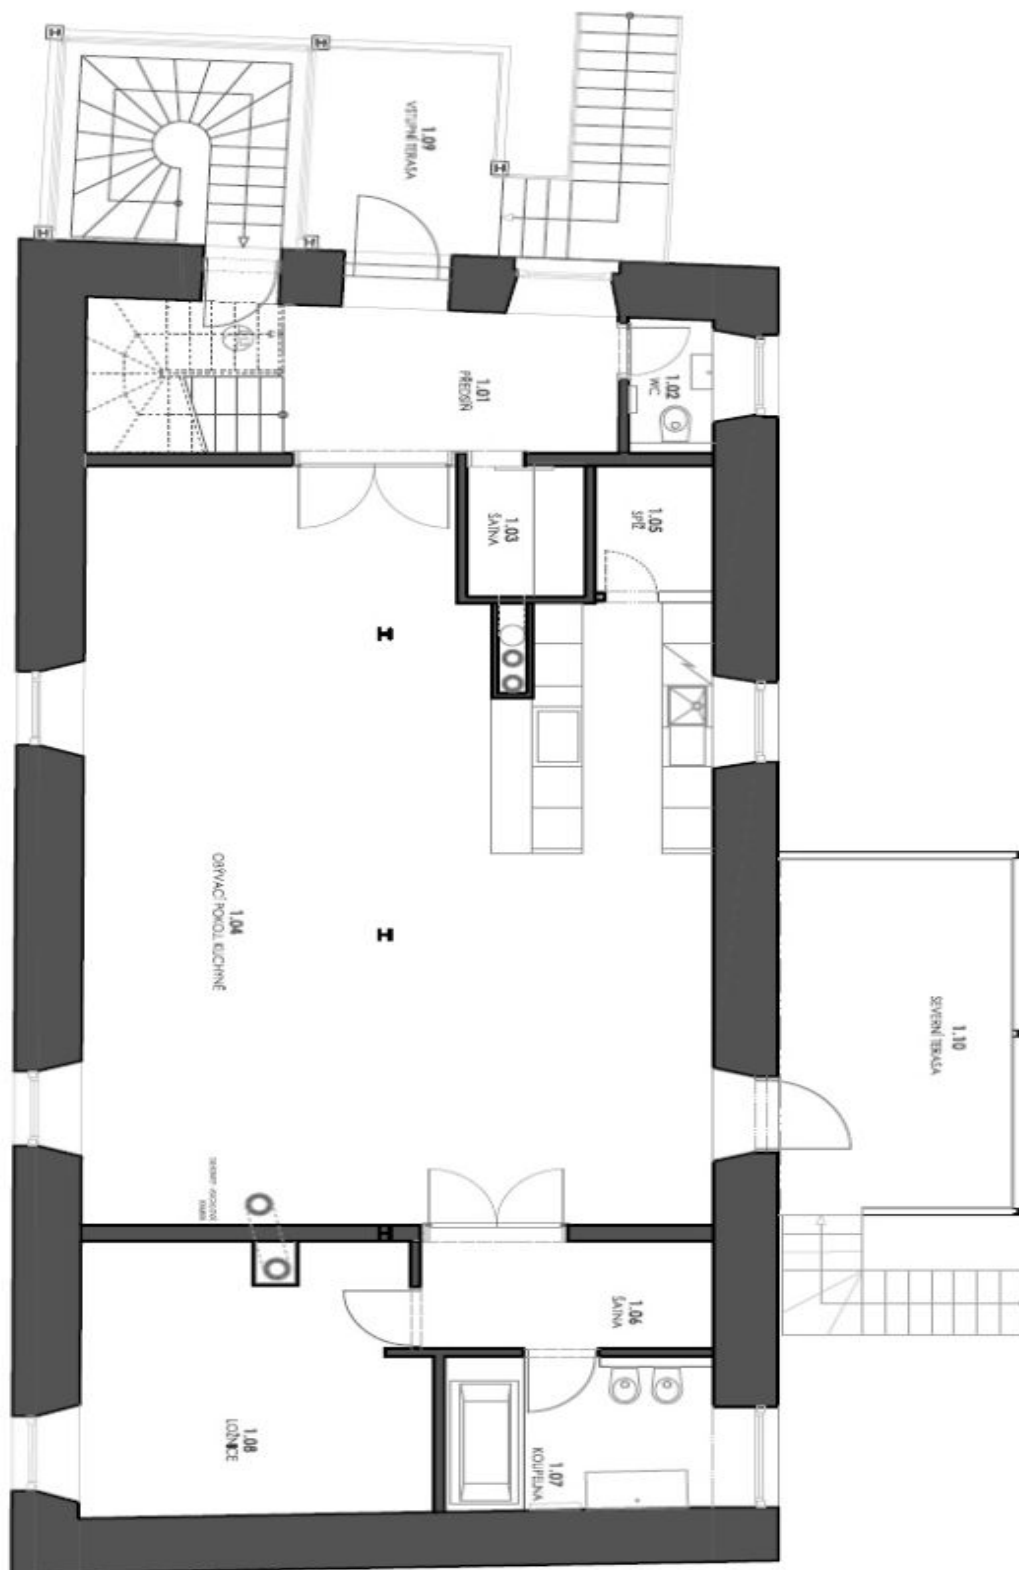

House Four-bedroom (5+kk)

Rented

333 m², Prague 9, Koloděje, Panský dvůr

House Four-bedroom (5+kk)

Rented333 m², Prague 9, Koloděje, Panský dvůr

Plot	971 m ²
Foot print	174 m ²
Garden	797 m ²
Parking	Parking on the plot.
Cellar	Yes
PENB	C
Reference number	26545
Available from	Immediately

The main level includes a large living room with a double height ceiling, a fully fitted open kitchen, terrace access and a ceramic stove, one bedroom with an en-suite bathroom (bathtub, bidet, toilet) and walk-in closet, pantry / storage room, guest toilet, walk-in closet, and entrance hall. The upper floor features a narrow gallery, storage room, and three separate bedrooms with en-suite shower bathrooms (with toilet), walk-in closets and built-in sleeping galleries with beautiful views of the Chateau and surrounding countryside. There is a semi-basement floor with a separate entrance, offering a hall, a playroom with vaulted ceilings, a kitchenette, toilet, and two utility rooms. The house has a cellar in the whole basement.

House Four-bedroom (5+kk)

333 m², Prague 9, Koloděje, Panský dvůr

Rented

House Four-bedroom (5+kk)

333 m², Prague 9, Koloděje, Panský dvůr

Rented

House Four-bedroom (5+kk)

333 m², Prague 9, Koloděje, Panský dvůr

Rented

House Four-bedroom (5+kk)

333 m², Prague 9, Koloděje, Panský dvůr

Rented