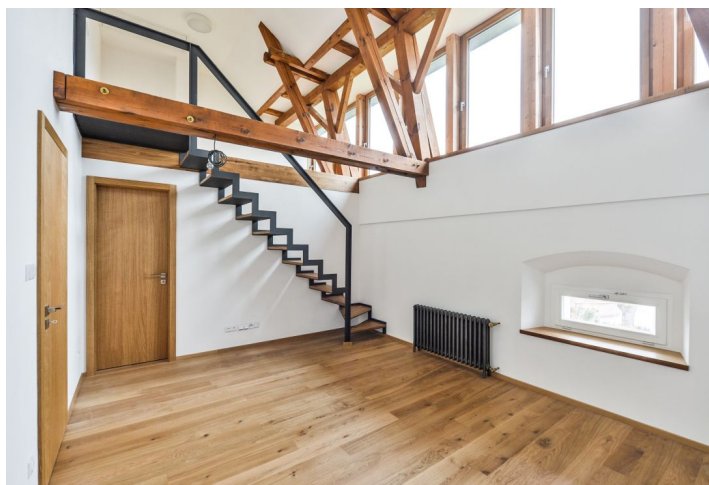

Completely refurbished 500-year-old 4-bedroom 4-bathroom free standing house with a landscaped garden. Located in a quiet and green residential area of Koloděje, Prague 9, around a 30 minute drive from the center of Prague, in the immediate vicinity of Koloděje Chateau. Quiet and peaceful location with bus connections and basic amenities – nearby we can find schools, restaurants, library or even a sports hall in a neighboring village.

The main level includes a large living room with a double height ceiling, a fully fitted open kitchen, terrace access and a ceramic stove, one bedroom with an en-suite bathroom (bathtub, bidet, toilet) and walk-in closet, pantry / storage room, guest toilet, walk-in closet, and entrance hall. The upper floor features a narrow gallery, storage room, and three separate bedrooms with en-suite shower bathrooms (with toilet), walk-in closets and built-in sleeping galleries with beautiful views of the Chateau and surrounding countryside. There is a semi-basement floor with a separate entrance, offering a hall, a playroom with vaulted ceilings, a kitchenette, toilet, and two utility rooms. The house has a cellar in the whole basement.