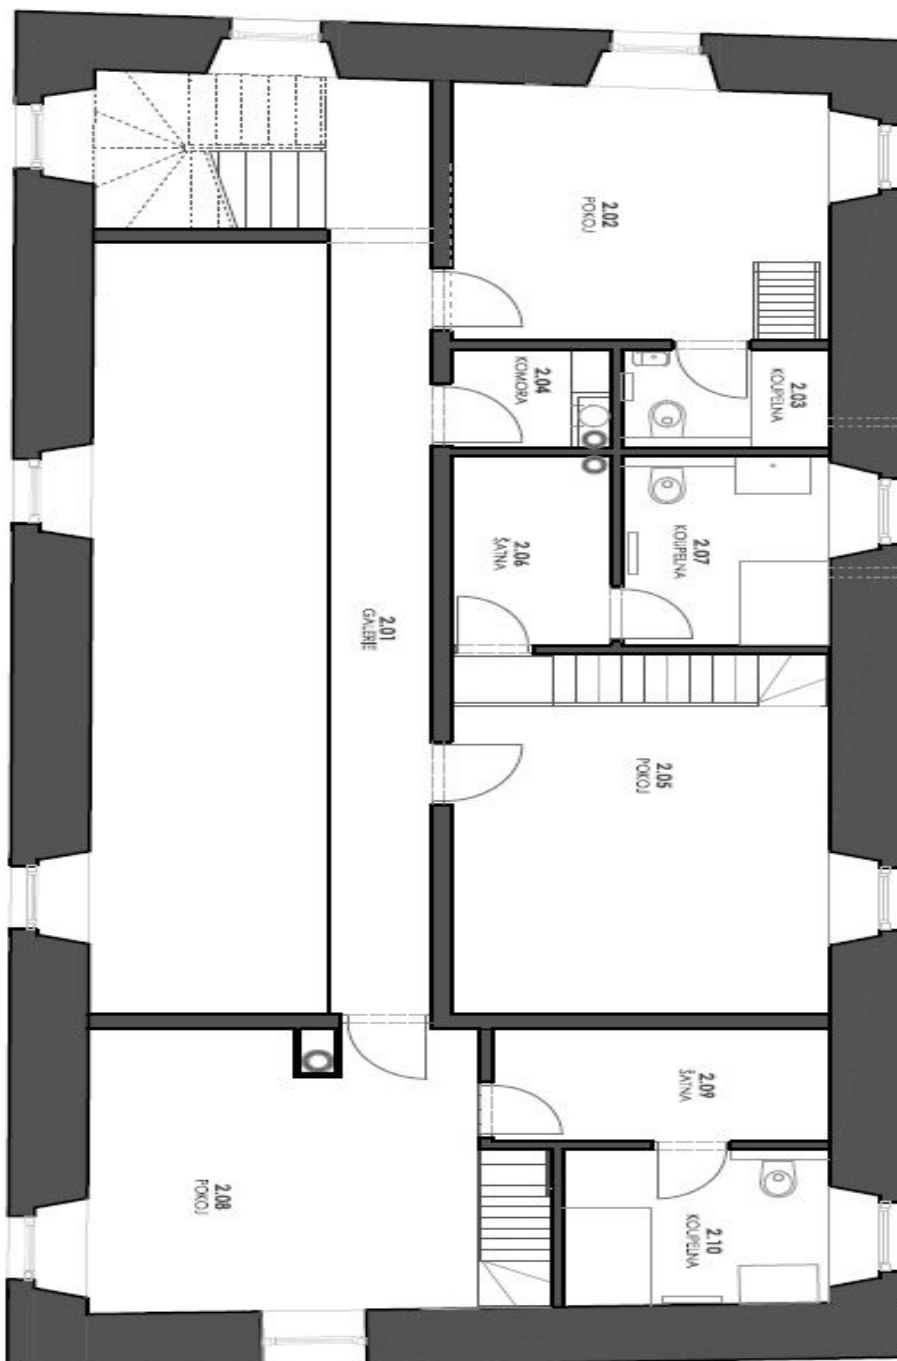

House Four-bedroom (5+kk)

Rented

333 m², Prague 9, Koloděje, Panský dvůr

House Four-bedroom (5+kk)

Rented

333 m², Prague 9, Koloděje, Panský dvůr

Plot	971 m²
Foot print	174 m²
Garden	797 m²
Parking	Parking on the plot.
Cellar	Yes
PENB	C
Reference number	26545
Available from	Immediately

The main level includes a large living room with a double height ceiling, a fully fitted open kitchen, terrace access and a ceramic stove, one bedroom with an en-suite bathroom (bathtub, bidet, toilet) and walk-in closet, pantry / storage room, guest toilet, walk-in closet, and entrance hall. The upper floor features a narrow gallery, storage room, and three separate bedrooms with en-suite shower bathrooms (with toilet), walk-in closets and built-in sleeping galleries with beautiful views of the Chateau and surrounding countryside. There is a semi-basement floor with a separate entrance, offering a hall, a playroom with vaulted ceilings, a kitchenette, toilet, and two utility rooms. The house has a cellar in the whole basement.

House Four-bedroom (5+kk)

333 m², Prague 9, Koloděje, Panský dvůr

Rented

House Four-bedroom (5+kk)

333 m², Prague 9, Koloděje, Panský dvůr

Rented

House Four-bedroom (5+kk)

333 m², Prague 9, Koloděje, Panský dvůr

Rented

House Four-bedroom (5+kk)

333 m², Prague 9, Koloděje, Panský dvůr

Rented