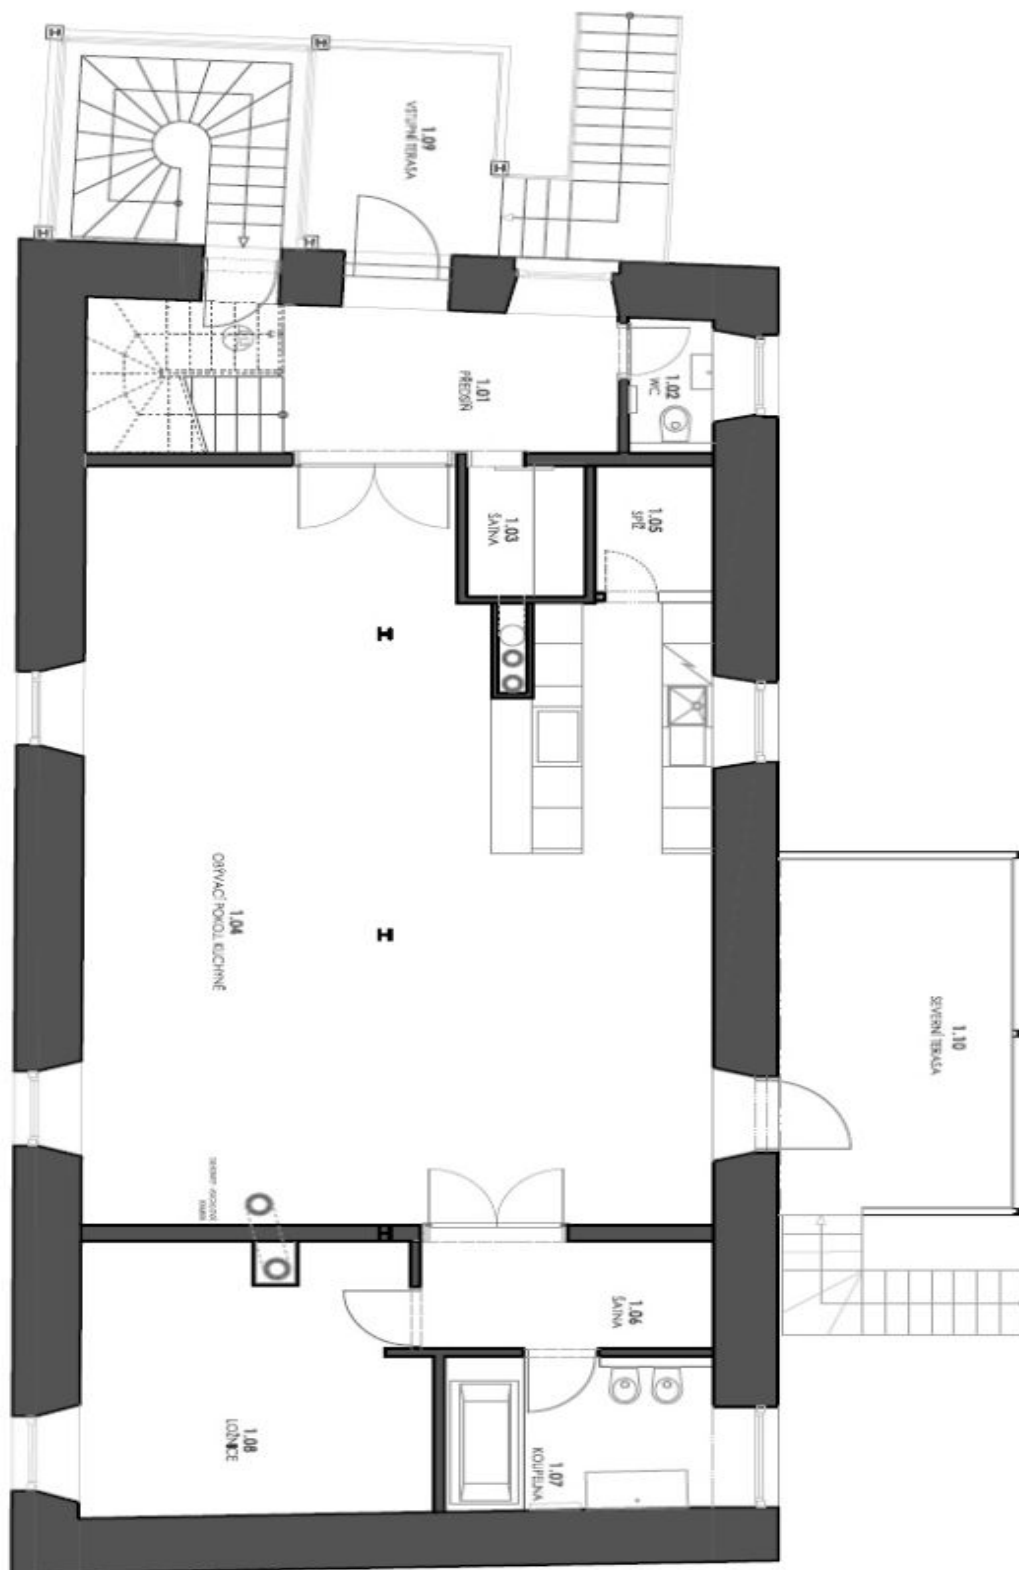

House Four-bedroom (5+kk)

Rented

333 m², Prague 9, Koloděje, Panský dvůr

House Four-bedroom (5+kk)

Rented

333 m², Prague 9, Koloděje, Panský dvůr

Plot	971 m²
Foot print	174 m²
Garden	797 m²
Parking	Parking on the plot.
Cellar	Yes
PENB	C
Reference number	26545
Available from	Immediately

The main level includes a large living room with a double height ceiling, a fully fitted open kitchen, terrace access and a ceramic stove, one bedroom with an en-suite bathroom (bathtub, bidet, toilet) and walk-in closet, pantry / storage room, guest toilet, walk-in closet, and entrance hall. The upper floor features a narrow gallery, storage room, and three separate bedrooms with en-suite shower bathrooms (with toilet), walk-in closets and built-in sleeping galleries with beautiful views of the Chateau and surrounding countryside. There is a semi-basement floor with a separate entrance, offering a hall, a playroom with vaulted ceilings, a kitchenette, toilet, and two utility rooms. The house has a cellar in the whole basement.

House Four-bedroom (5+kk)

333 m², Prague 9, Koloděje, Panský dvůr

Rented

House Four-bedroom (5+kk)

333 m², Prague 9, Koloděje, Panský dvůr

Rented

House Four-bedroom (5+kk)

333 m², Prague 9, Koloděje, Panský dvůr

Rented

House Four-bedroom (5+kk)

333 m², Prague 9, Koloděje, Panský dvůr

Rented