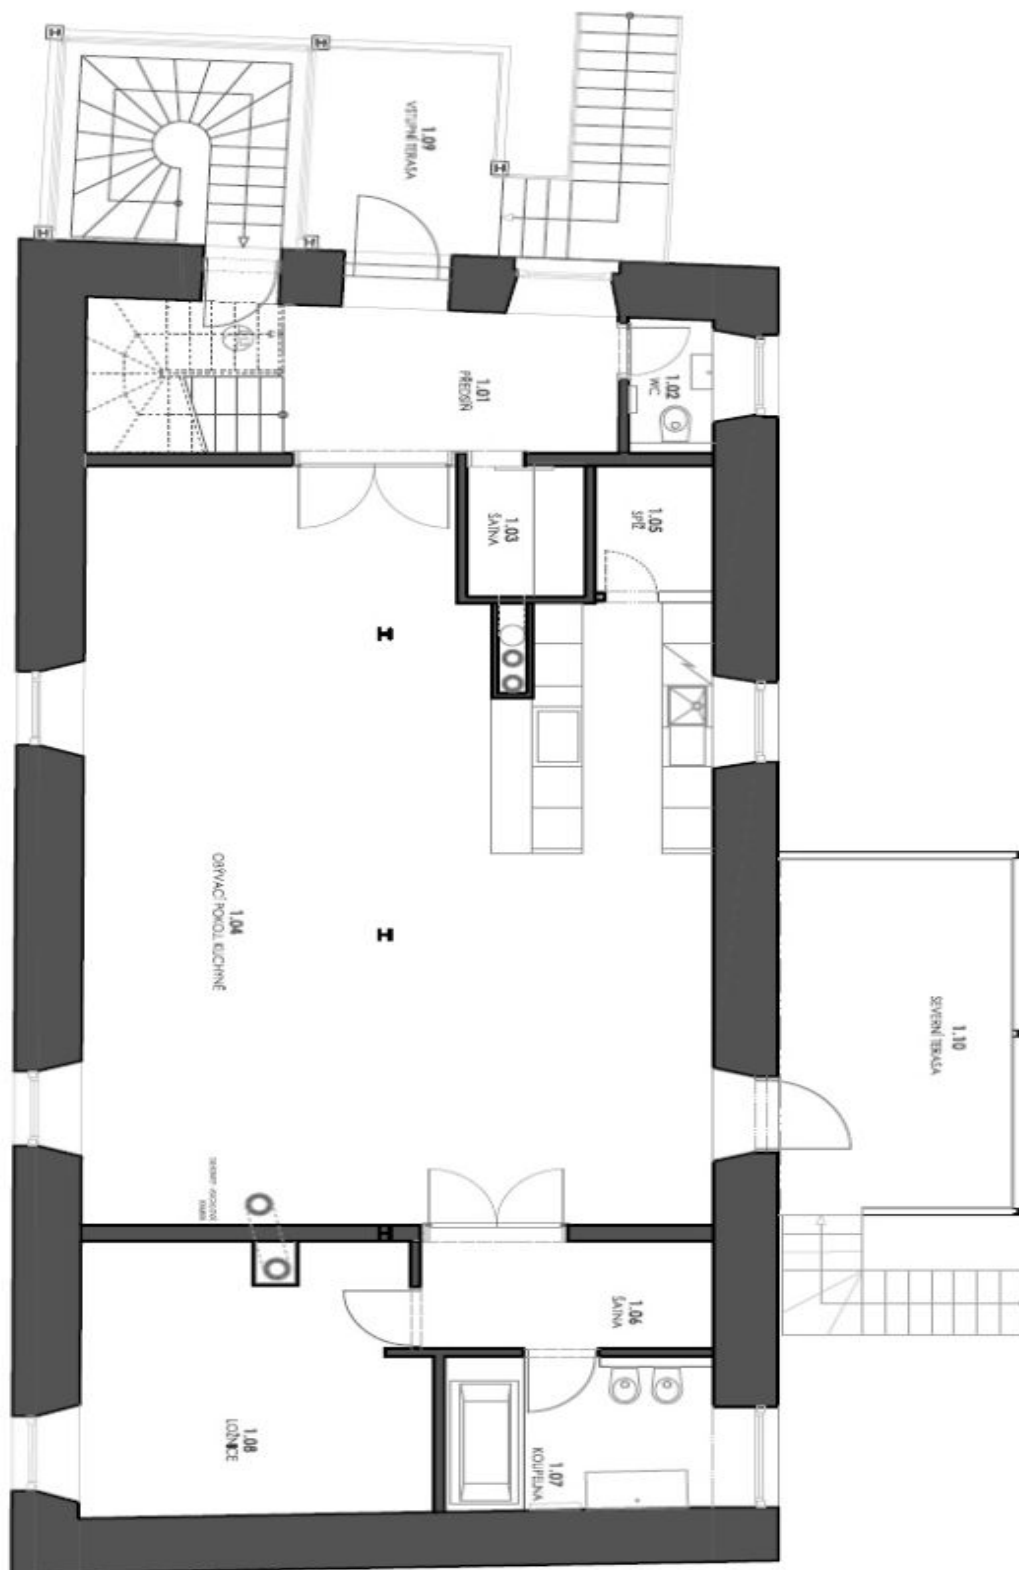

The main level includes a large living room with a double height ceiling, a fully fitted open kitchen, terrace access and a ceramic stove, one bedroom with an en-suite bathroom (bathtub, bidet, toilet) and walk-in closet, pantry / storage room, guest toilet, walk-in closet, and entrance hall. The upper floor features a narrow gallery, storage room, and three separate bedrooms with en-suite shower bathrooms (with toilet), walk-in closets and built-in sleeping galleries with beautiful views of the Chateau and surrounding countryside. There is a semi-basement floor with a separate entrance, offering a hall, a playroom with vaulted ceilings, a kitchenette, toilet, and two utility rooms. The house has a cellar in the whole basement.

## House Four-bedroom (5+kk)

Rented

333 m<sup>2</sup>, Prague 9, Koloděje, Panský dvůr

## House Four-bedroom (5+kk)

333 m<sup>2</sup>, Prague 9, Koloděje, Panský dvůr

Rented