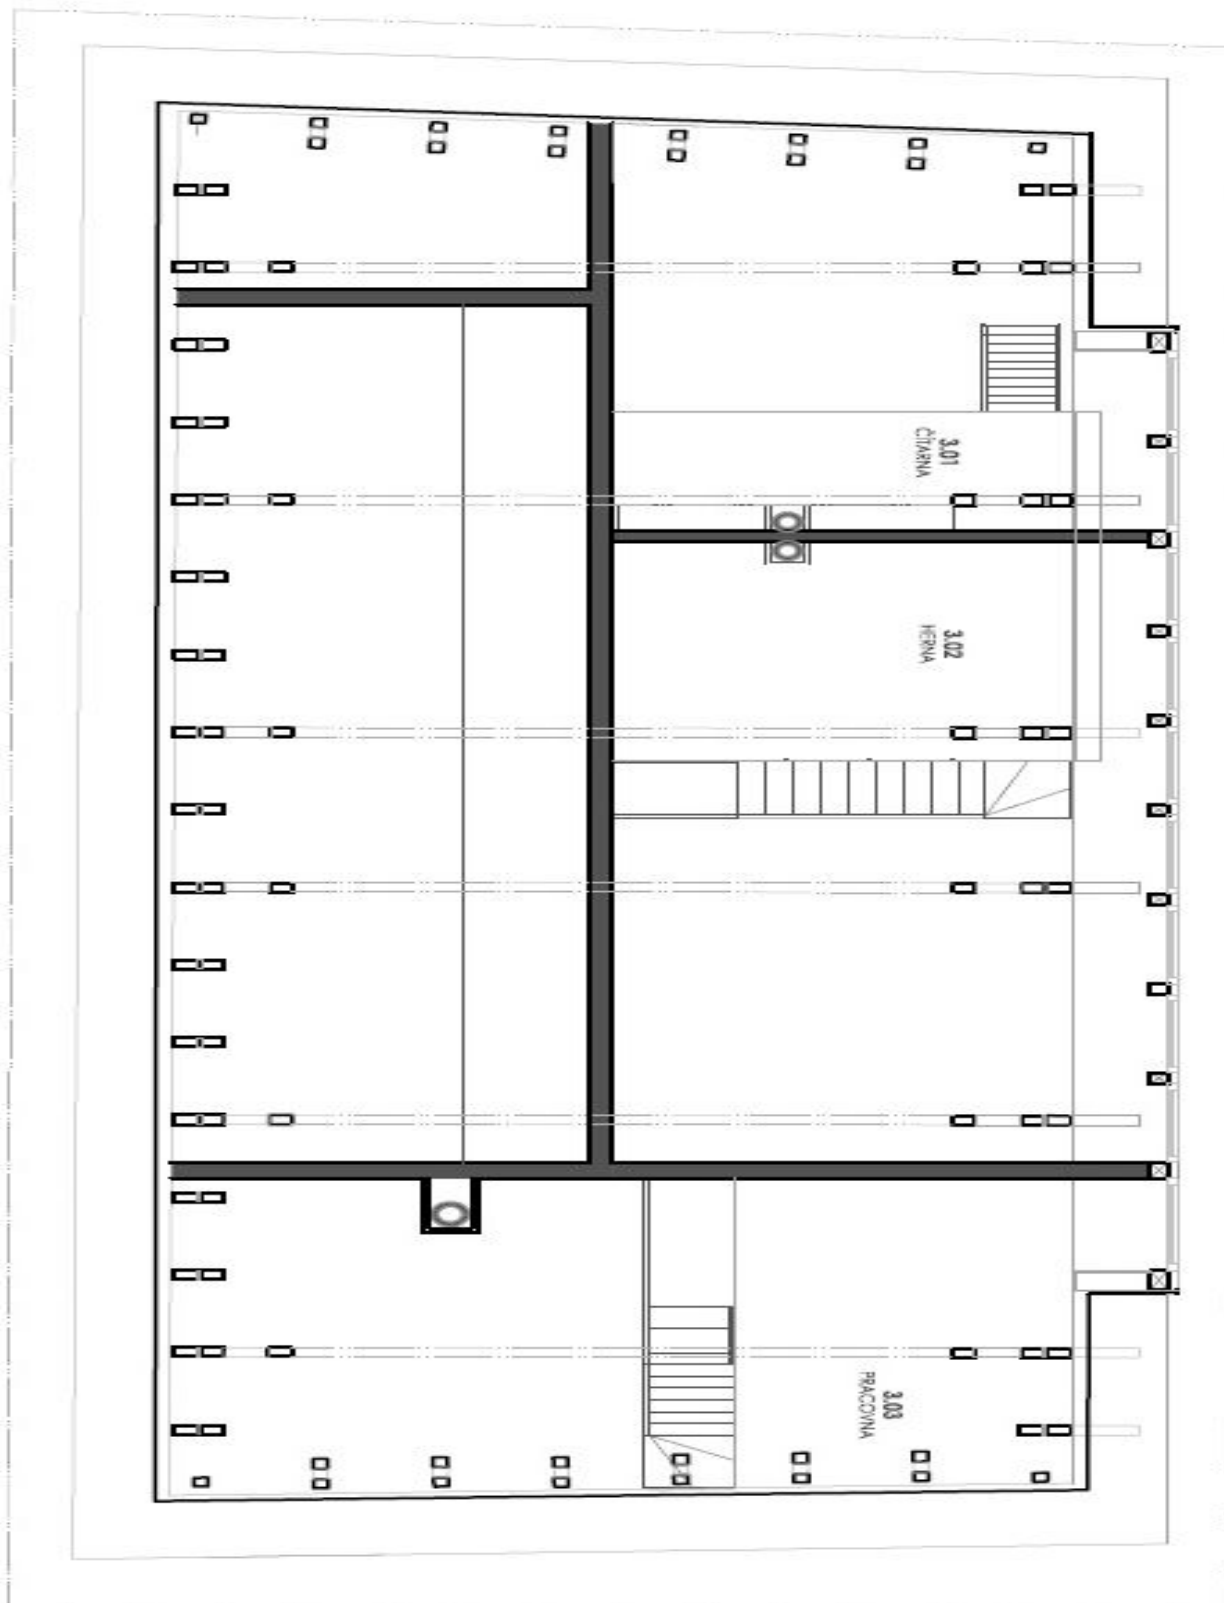

House Four-bedroom (5+kk)

Rented

333 m², Prague 9, Koloděje, Panský dvůr