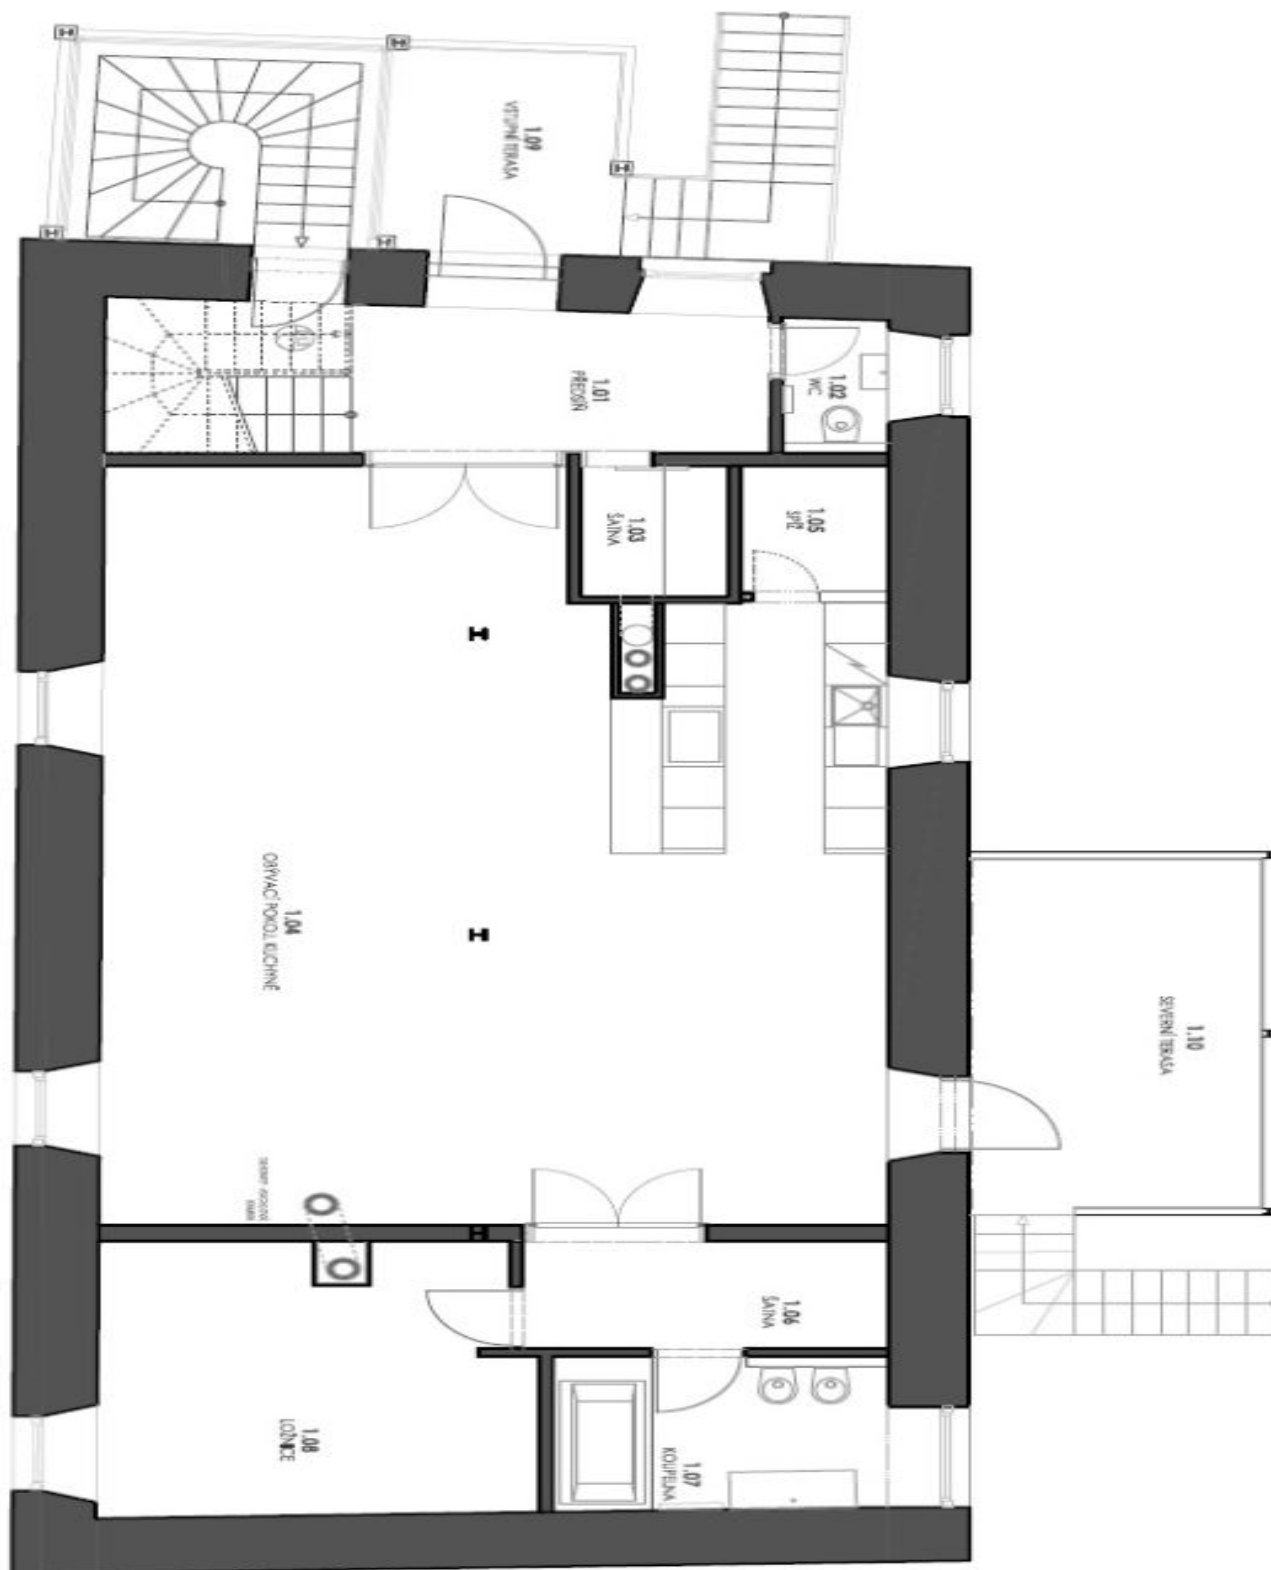

The main level includes a large living room with a double height ceiling, a fully fitted open kitchen, terrace access and a ceramic stove, one bedroom with an en-suite bathroom (bathtub, bidet, toilet) and walk-in closet, pantry / storage room, guest toilet, walk-in closet, and entrance hall. The upper floor features a narrow gallery, storage room, and three separate bedrooms with en-suite shower bathrooms (with toilet), walk-in closets and built-in sleeping galleries with beautiful views of the Chateau and surrounding countryside. There is a semi-basement floor with a separate entrance, offering a hall, a playroom with vaulted ceilings, a kitchenette, toilet, and two utility rooms. The house has a cellar in the whole basement.

## House Four-bedroom (5+kk)

Rented

333 m<sup>2</sup>, Prague 9, Koloděje, Panský dvůr

## House Four-bedroom (5+kk)

333 m<sup>2</sup>, Prague 9, Koloděje, Panský dvůr

Rented