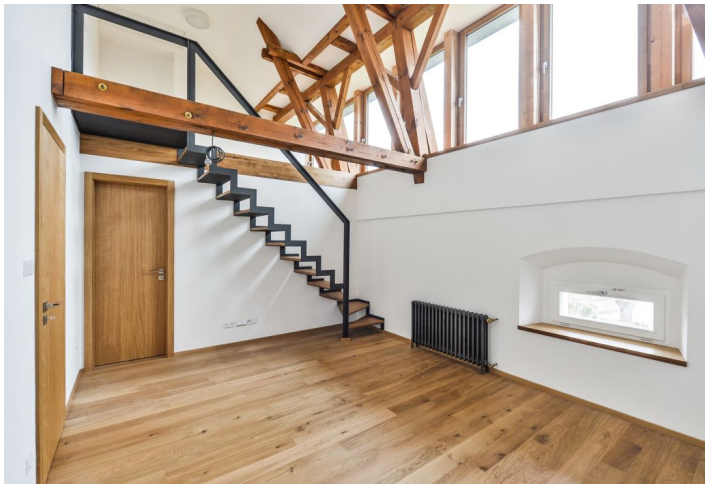

House Four-bedroom (5+kk)

Rented

333 m², Prague 9, Koloděje, Panský dvůr