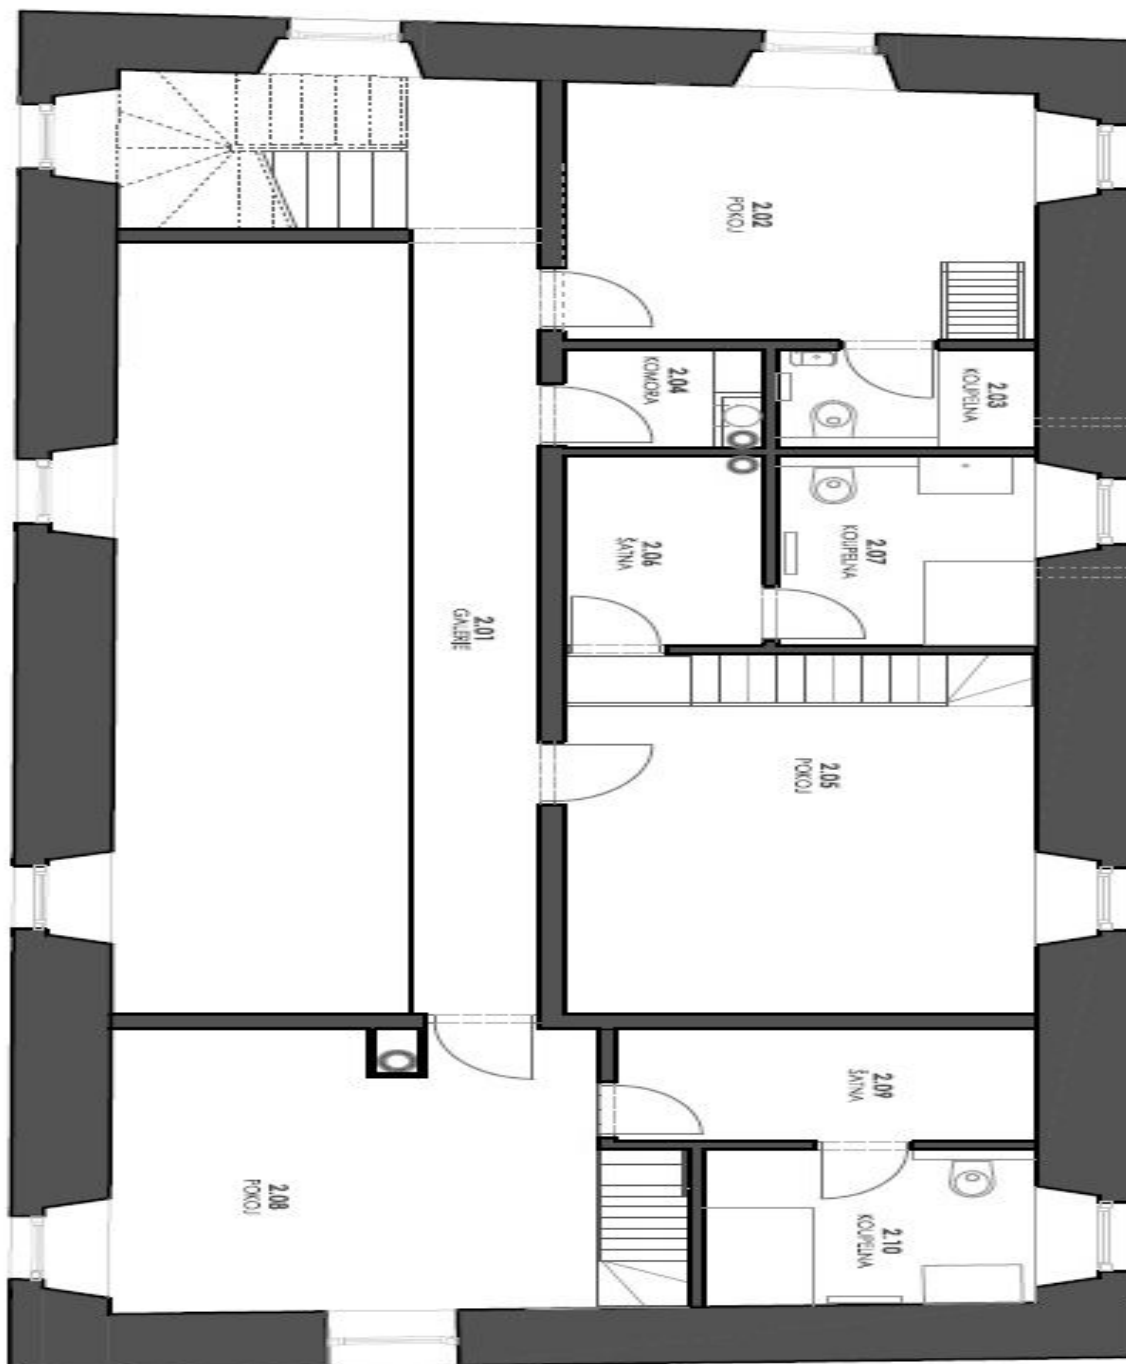

House Four-bedroom (5+kk)

333 m², Prague 9, Koloděje, Panský dvůr

Rented