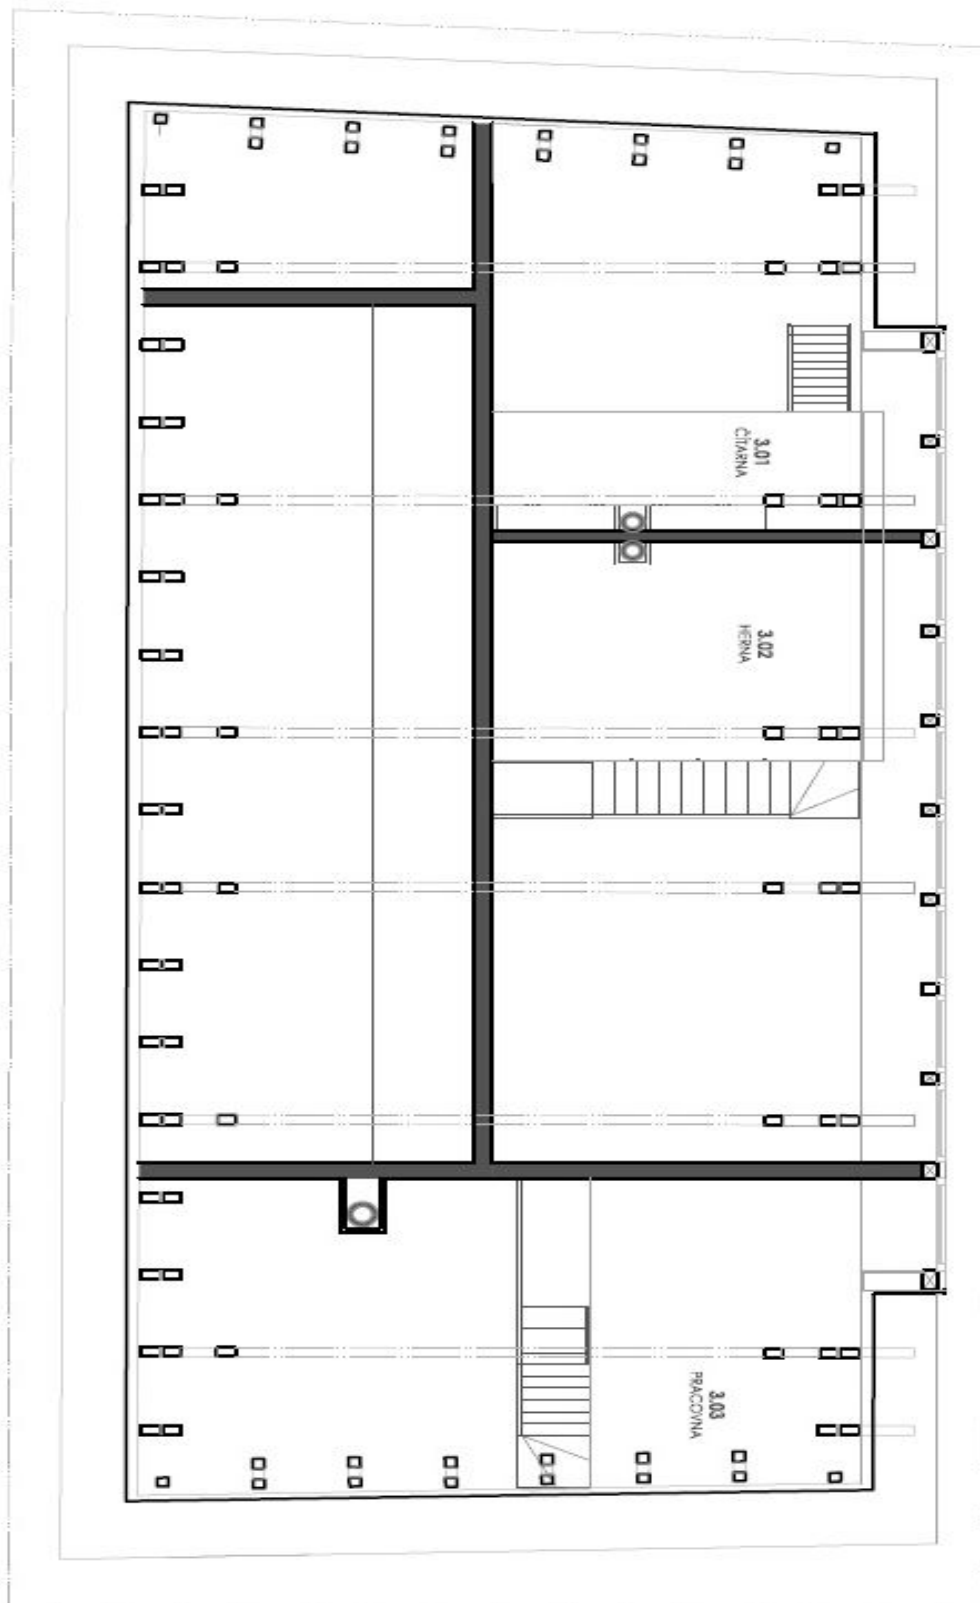

House Four-bedroom (5+kk)

333 m², Prague 9, Koloděje, Panský dvůr

Rented