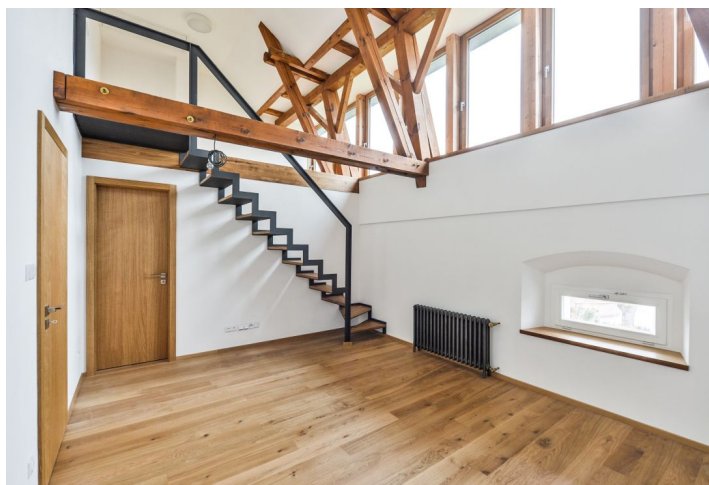

House Four-bedroom (5+kk)

Rented

333 m², Prague 9, Koloděje, Panský dvůr