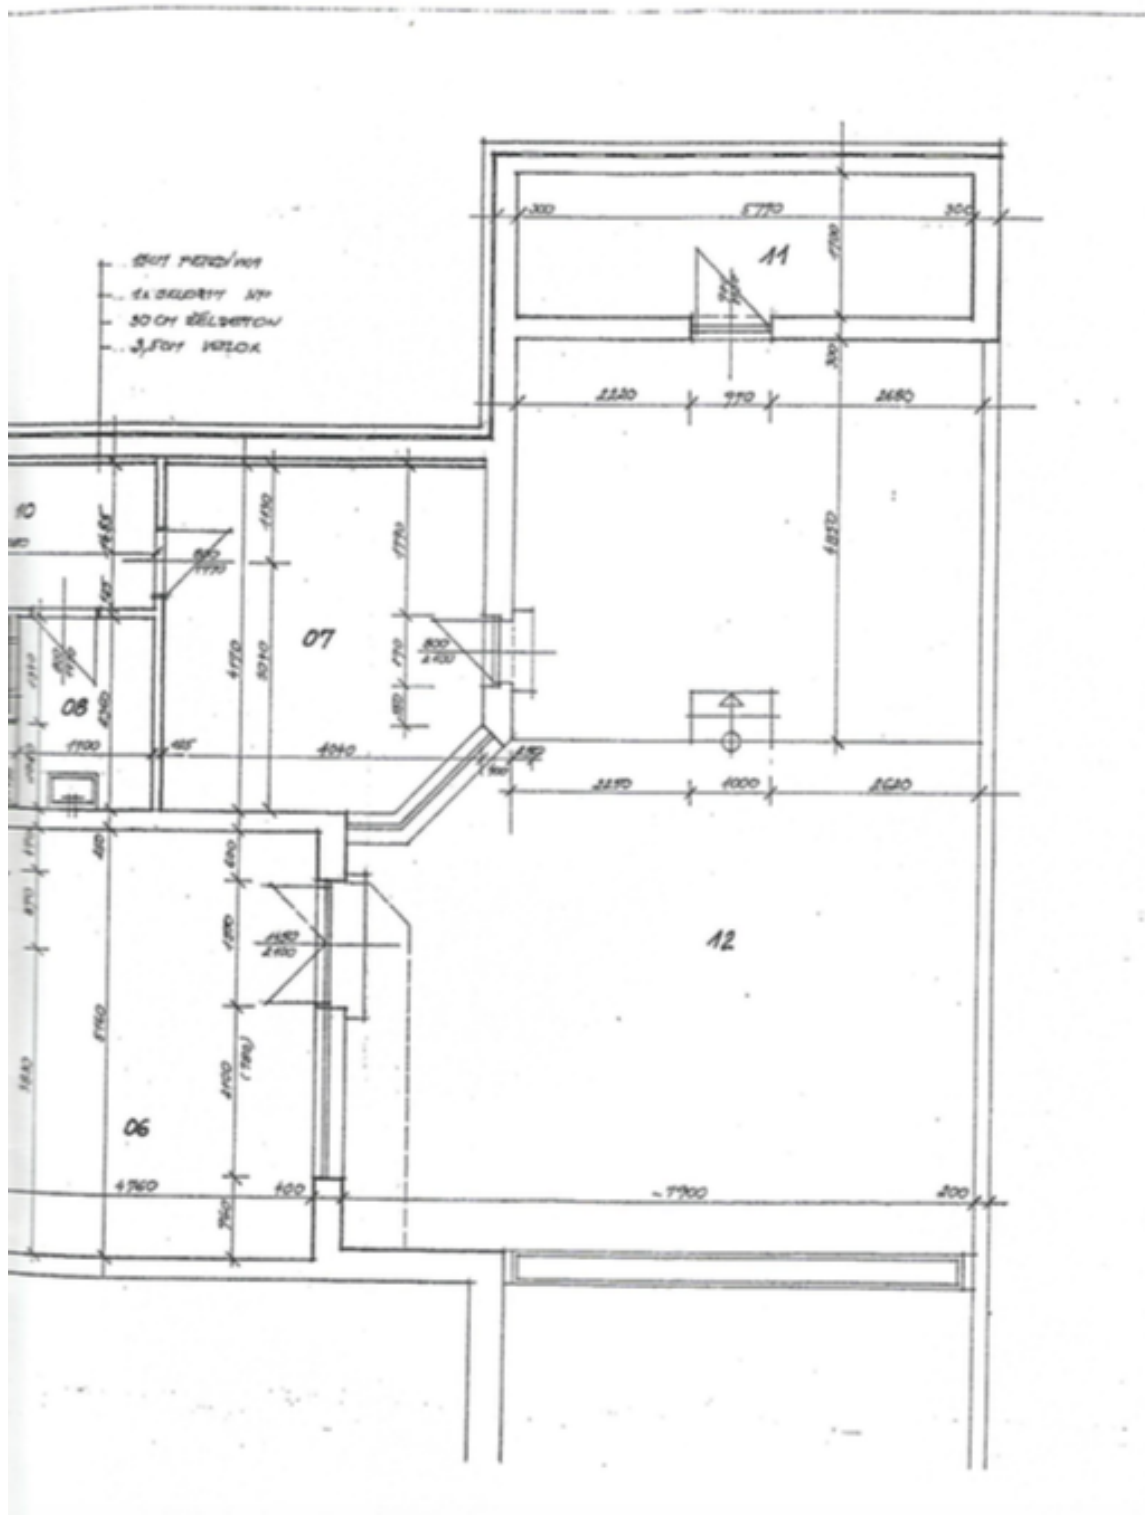

The upper level (by the entrance) features a comfortable living room with a fireplace, a dining area, and access to the winter garden leading to the terrace, a fully fitted kitchen, a guest bedroom, an office accessed from the winter garden, a bathroom with a bathtub and a toilet, and an entrance hall. The lower level includes two bedrooms with access to the garden, a bedroom with a walk-in closet and a separate entrance, a shower bathroom with a toilet, a full bathroom, a laundry room, and a separate toilet.

€ 3 564 | CZK 90 000

305 m², Prague 5, Smíchov, Na Hřebenkách

House Five-bedroom (6+1)

€ 3 564 | CZK 90 000

305 m², Prague 5, Smíchov, Na Hřebenkách

House Five-bedroom (6+1)

€ 3 564 | CZK 90 000

305 m², Prague 5, Smíchov, Na Hřebenkách