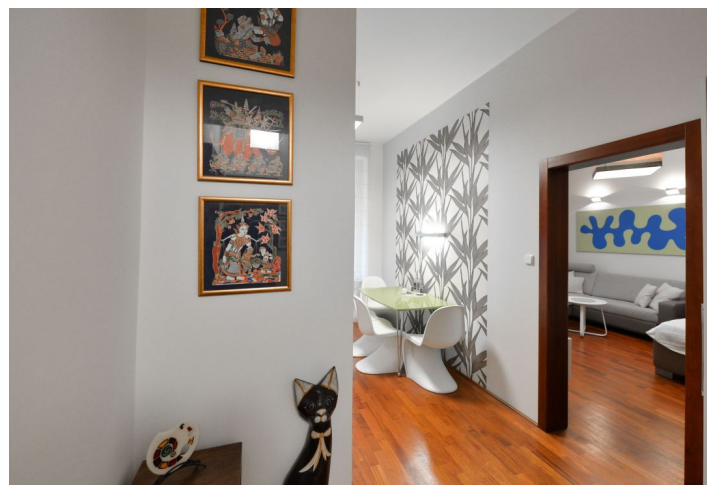

Apartment Studio (1+1)

41 m², Praha 10, Vršovice, Kodaňská

Rented