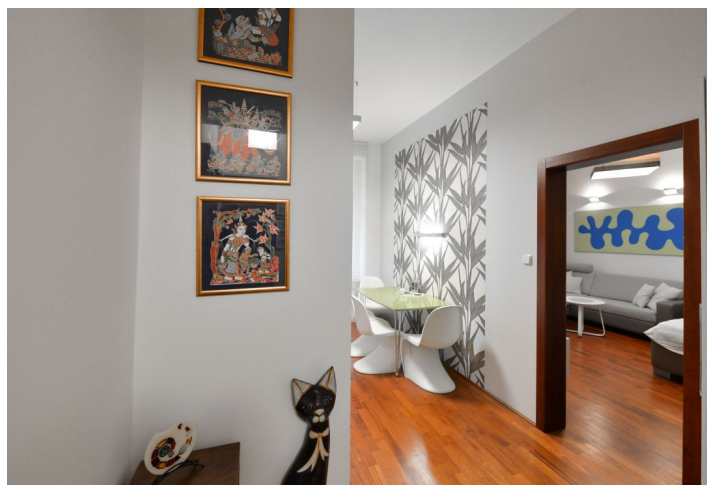

Apartment Studio (1+1)

41 m², Prague 10, Vršovice, Kodaňská

Rented