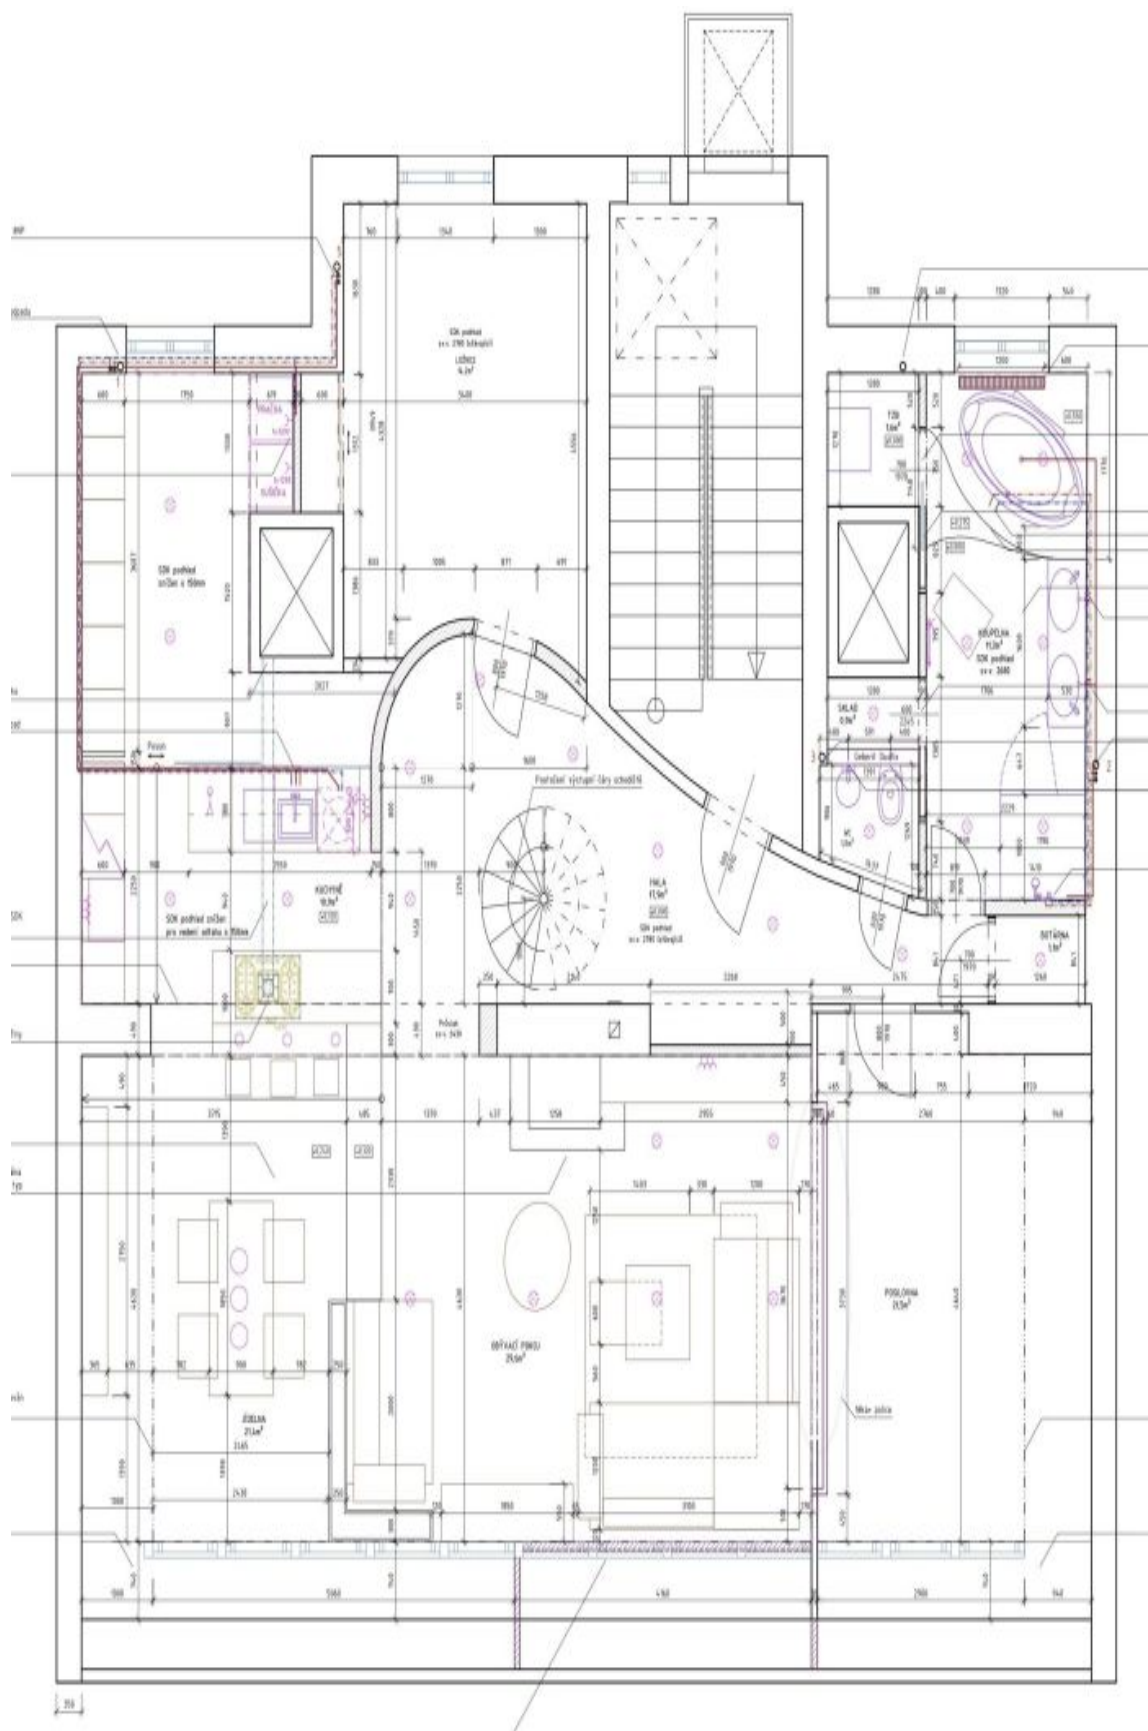

Luxurious 3-bedroom 2-bathroom split-level roof top apartment designed by Freearchitects architectural studio with a 23 m² covered terrace and panoramic views of Prague incl. the Prague Castle. Situated on the top fourth floor of a residential building with a lift on the edge of Vinohrady neighborhood, a five minute walk from the city center, Riegrovy Sady Park and Hlavní nádraží metro station. Rajska zahrada (the "Garden of Eden"), a new multipurpose park with a beautiful garden and a children's playground, is situated just moments from the building.

The lower level includes a living room with a fireplace, a fully fitted open kitchen and dining area, two separate bedrooms, utility room, bathroom, and a separate toilet. The upper level features a comfortable gallery with its own kitchenette, which opens into a **covered rooftop terrace with stunning views of the Prague Castle**, and a master bedroom with an en-suite bathroom.

* Area of the unit according to the Civil Code. The area consists of the sum total area of the entire unit bounded by perimeter walls.

Apartment Three-bedroom (4+kk)

Rented

210 m², Prague 3, Žižkov, Ježkova