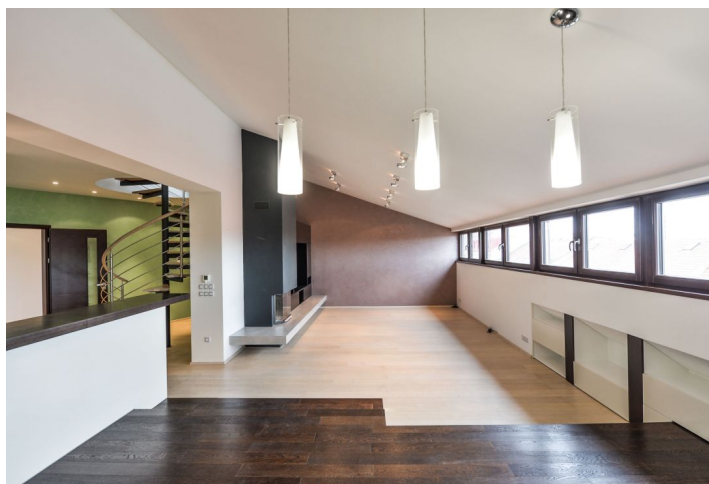

Apartment Three-bedroom (4+kk)

Rented

210 m², Prague 3, Žižkov, Ježkova