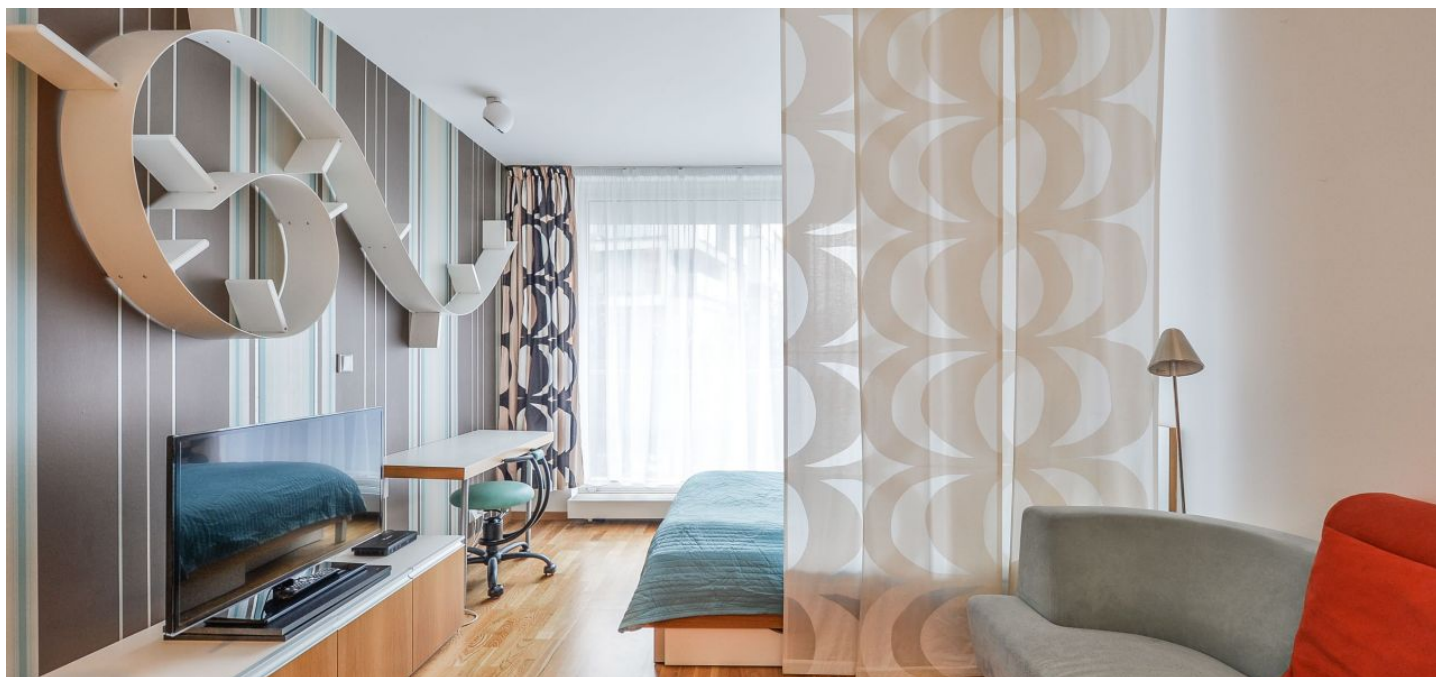

Apartment Studio (1+kk)

Rented

31 m², Prague 2, Vinohrady, Italská