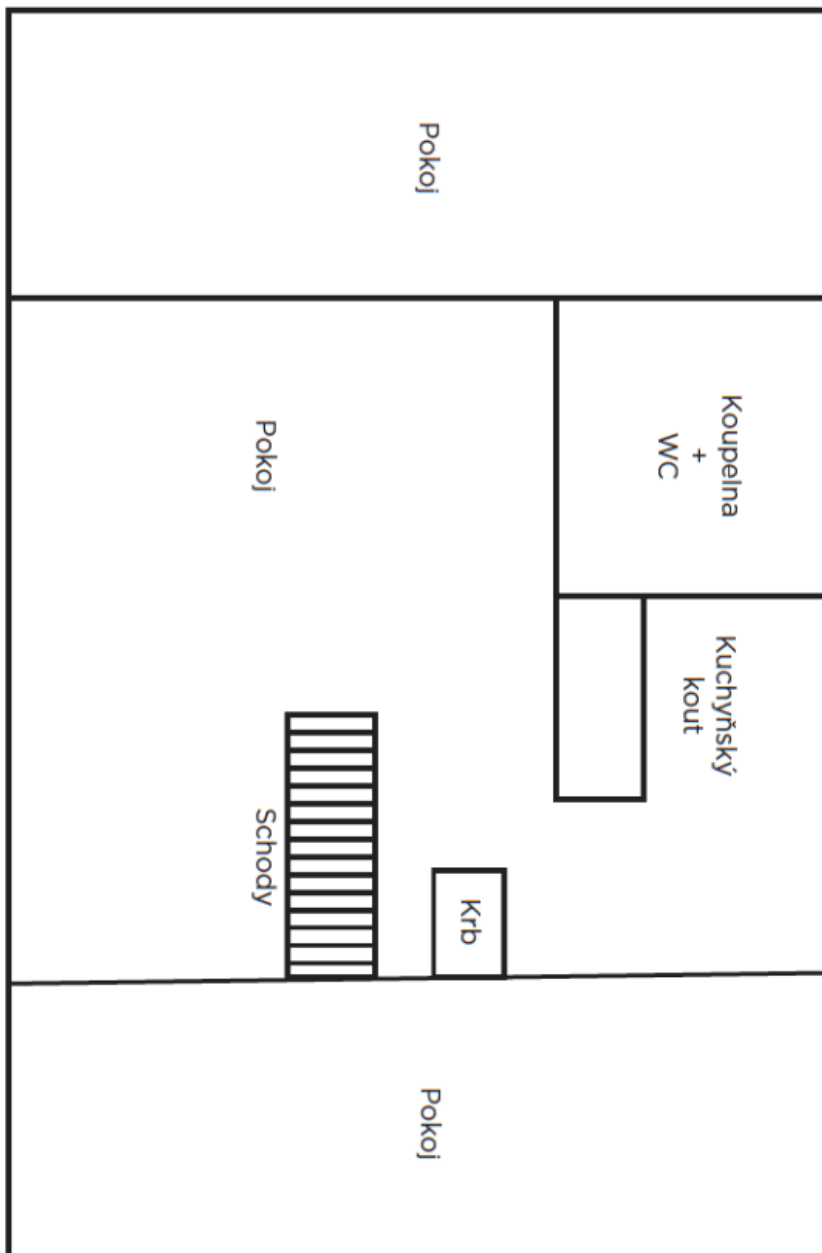

Ground floor consists of **living room with fireplace**, kitchen, dining room, two guest bedrooms, bathroom, sauna, separate toilet, storeroom and a hall with a staircase. On the first floor there is a generous hall, two bedrooms, a bathroom and a separate toilet. The **barn with garage** adjoin to the building.

The house is **stylishly equipped**, the staircase to the floor is wooden. The wooden windows are fitted with grilles and shutters on the ground floor. On both floors there is a fireplace. Part of the large garden is a **gazebo** with oak flooring, hand-drawn beams and an interesting roof, that is ideal for family and friendly encounters as well as a sitting by the outdoor **fireplace with a smokehouse**. The house has its **own water source** and its own water purification plant. The heating is provided by a **gas boiler** with a storage tank or **wood boiler** in a separate boiler room. **Covered parking space** on the plot.

Interior 228.64 m², built-up area 567 m², plot 19,718 m², garden 19,151 m².

Farmhouse estate Five-bedroom (6+1)

Sold

Jindřichův Hradec

Farmhouse estate Five-bedroom (6+1)

Jindřichův Hradec

Sold

1. Patro