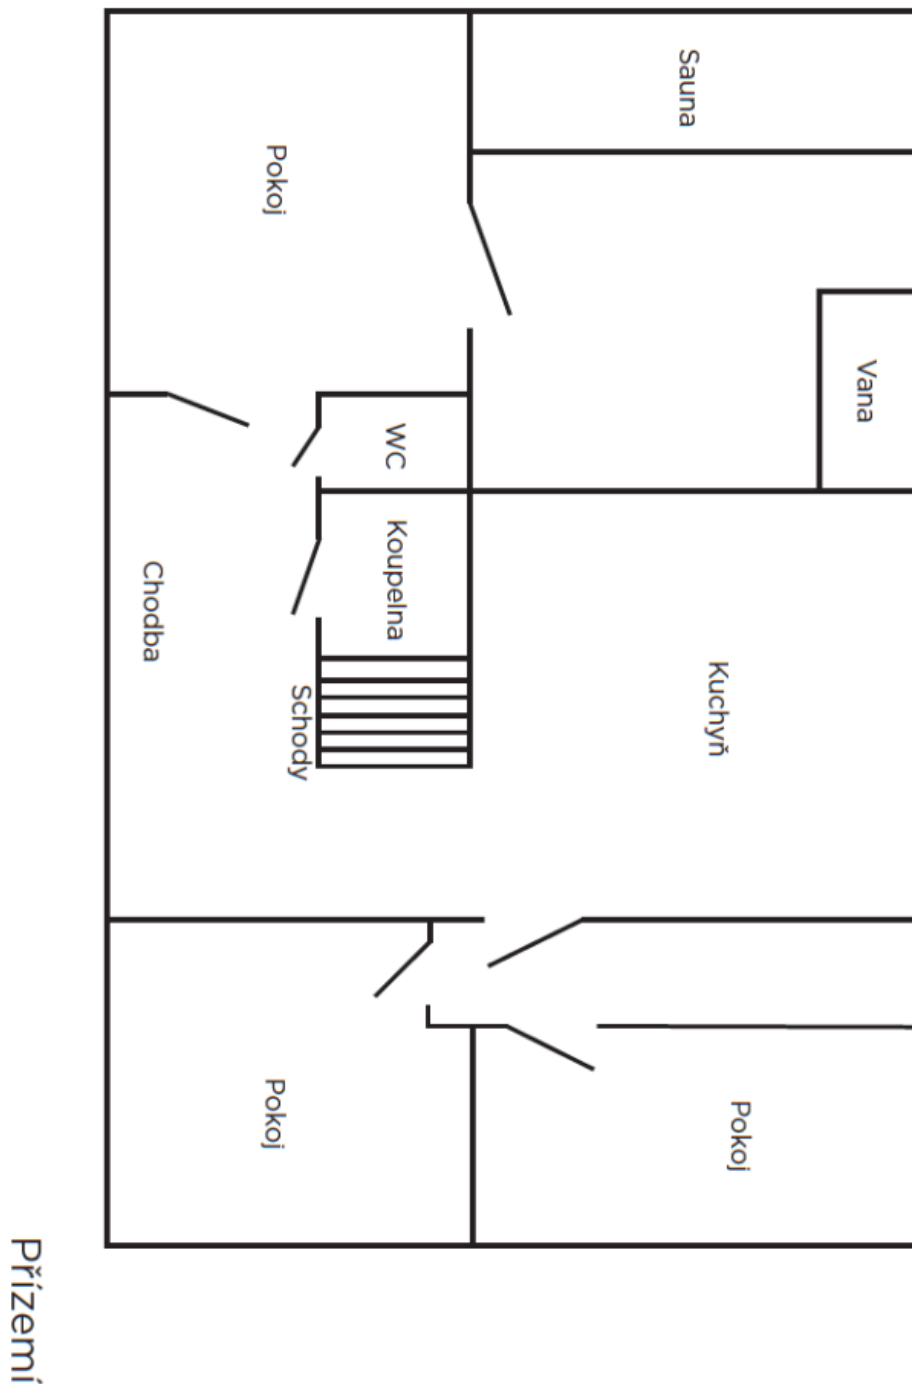

Ground floor consists of **living room with fireplace**, kitchen, dining room, two guest bedrooms, bathroom, sauna, separate toilet, storeroom and a hall with a staircase. On the first floor there is a generous hall, two bedrooms, a bathroom and a separate toilet. The **barn with garage** adjoin to the building.

The house is **stylishly equipped**, the staircase to the floor is wooden. The wooden windows are fitted with grilles and shutters on the ground floor. On both floors there is a fireplace. Part of the large garden is a **gazebo** with oak flooring, hand-drawn beams and an interesting roof, that is ideal for family and friendly encounters as well as a sitting by the outdoor **fireplace with a smokehouse**. The house has its **own water source** and its own water purification plant. The heating is provided by a **gas boiler** with a storage tank or **wood boiler** in a separate boiler room. **Covered parking space** on the plot.

The farmhouse, **surrounded by a garden with ornamental and fruit trees**, is located by a pond where you can swim and catch fishes. The house stands on the end of the road, there are only two farms and a big pond. There are many **cycling paths and hiking trails nearby**. The larger village with shops, restaurants, kindergarden and primary school is accessible **within 5 minutes** by car. Třeboň spa town boasting many cultural and social activities is within a 10-minute drive.

Interior 228.64 m², built-up area 567 m², plot 19,718 m², garden 19,151 m².

Farmhouse estate Five-bedroom (6+1)

Sold

Jindřichův Hradec

Farmhouse estate Five-bedroom (6+1)

Jindřichův Hradec

Sold

1. Patro