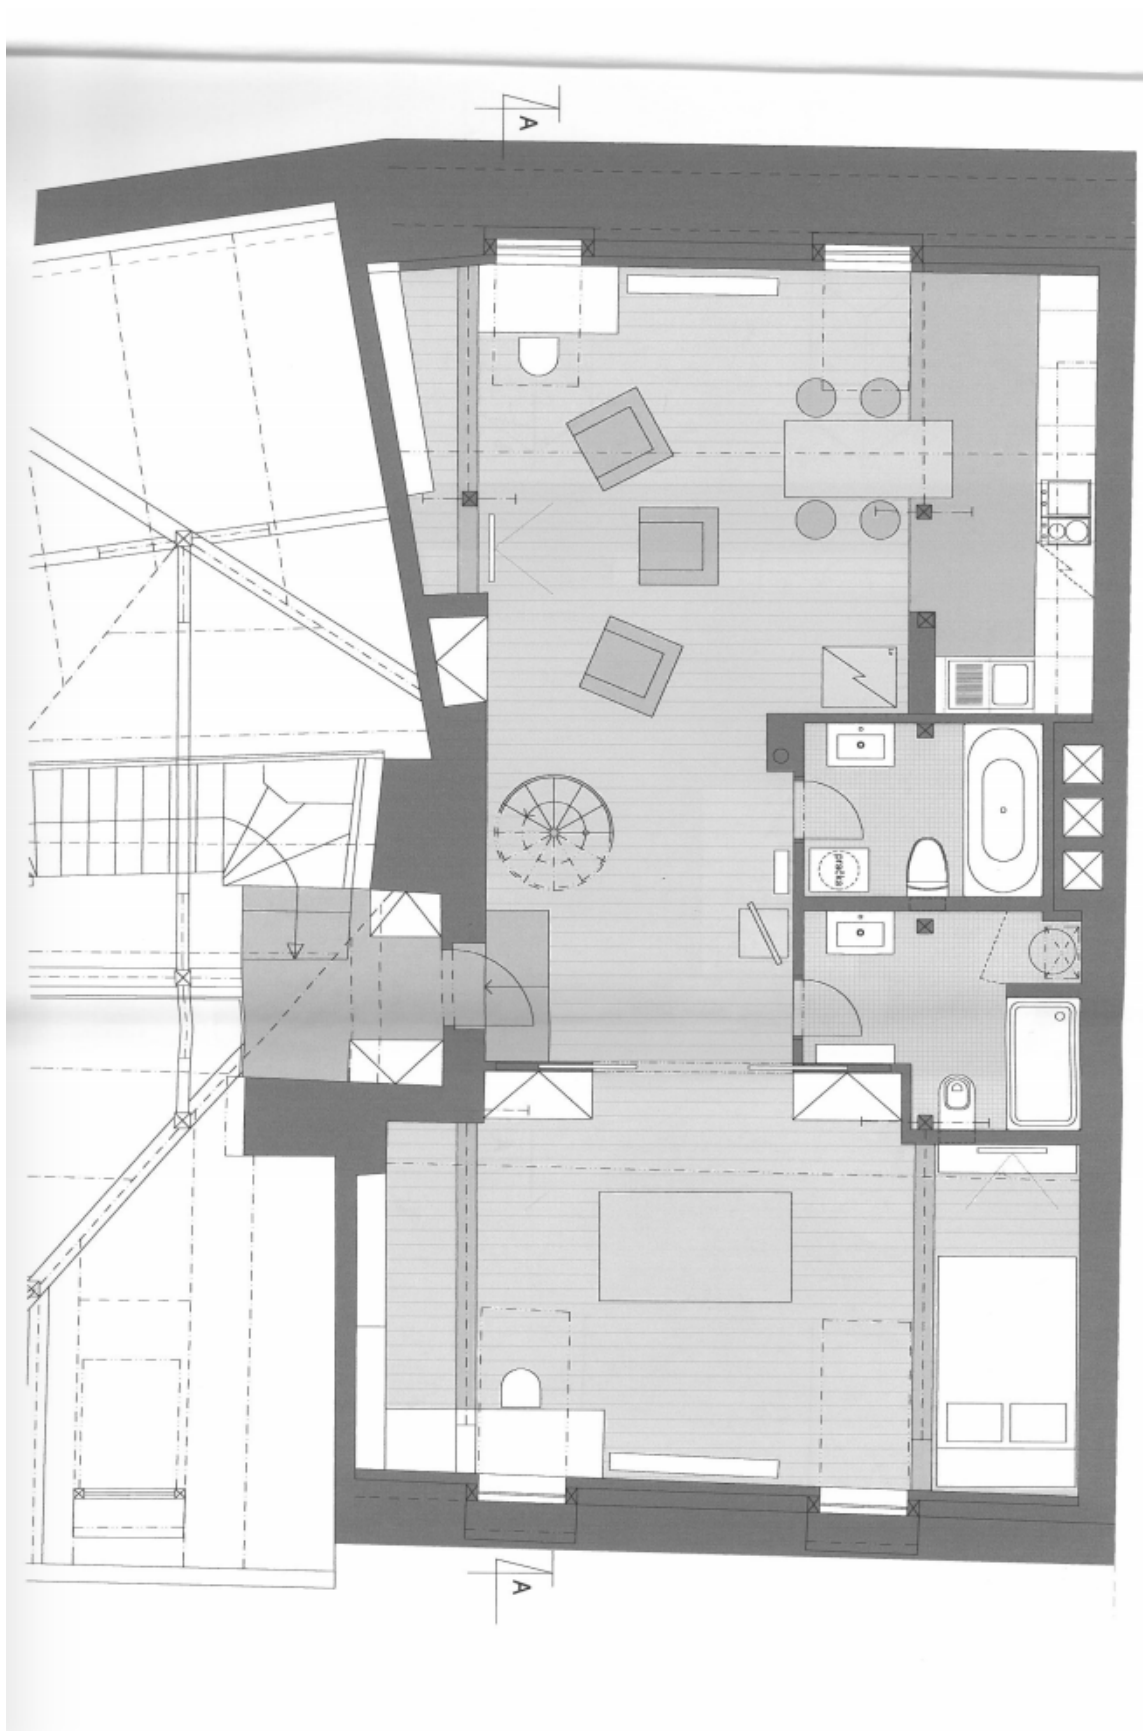

Romantic living in the historic center of Prague right beneath the Prague Castle complex! This is a fully furnished high quality 2-bedroom 2-bathroom split-level attic flat offering beautiful views incl. the Wallenstein Riding School Gallery front garden, Vltava embankment, Prague Castle, Villa Richter with adjacent vineyards, and the Petřín gardens. Situated on the third floor of a renovated listed building with a picturesque courtyard and no lift. Located in the heart of Malá Strana neighborhood just 20 m from Malostranská metro station, line A, within easy reach of many historic sights and green spaces incl. the Deer Moat, Letenské, Petřínské and Vojanovy sady Parks, and Kampa Island.

The lower level features a comfortable open space living room with dining area and a fully fitted open kitchen, one bedroom with built-in wardrobes (separated by sliding doors), shower bathroom with toilet, bathroom with bath and toilet / bidet, and an open entrance hall. There is a metal circular staircase leading to the upper floor incl. one more bedroom with lots of built-in storage.

* Area of the unit according to the Civil Code. The area consists of the sum total area of the entire unit bounded by perimeter walls.

Apartment Two-bedroom (3+kk)

Rented

115 m², Prague 1, Malá Strana, Valdštejská

Apartment Two-bedroom (3+kk)

Rented

115 m², Prague 1, Malá Strana, Valdštejnská