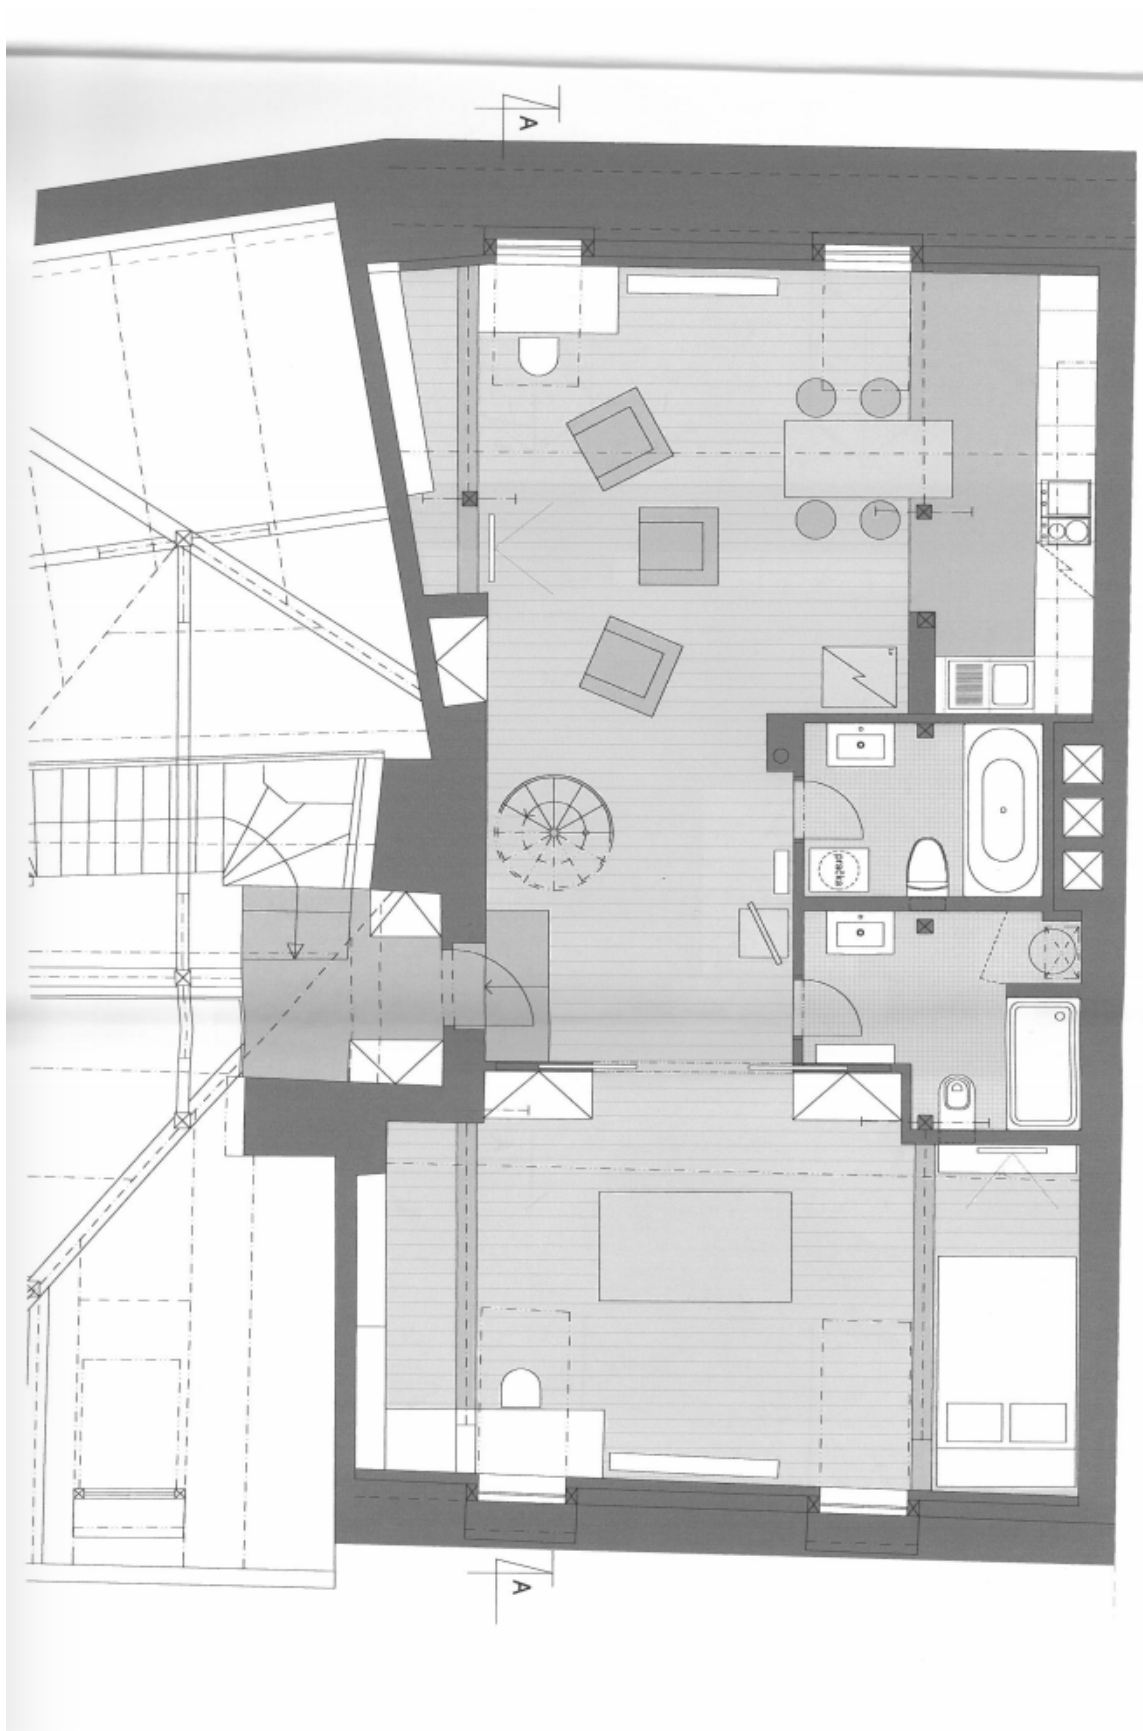

Apartment Two-bedroom (3+kk)

Rented

115 m², Prague 1, Malá Strana, Valdštejská