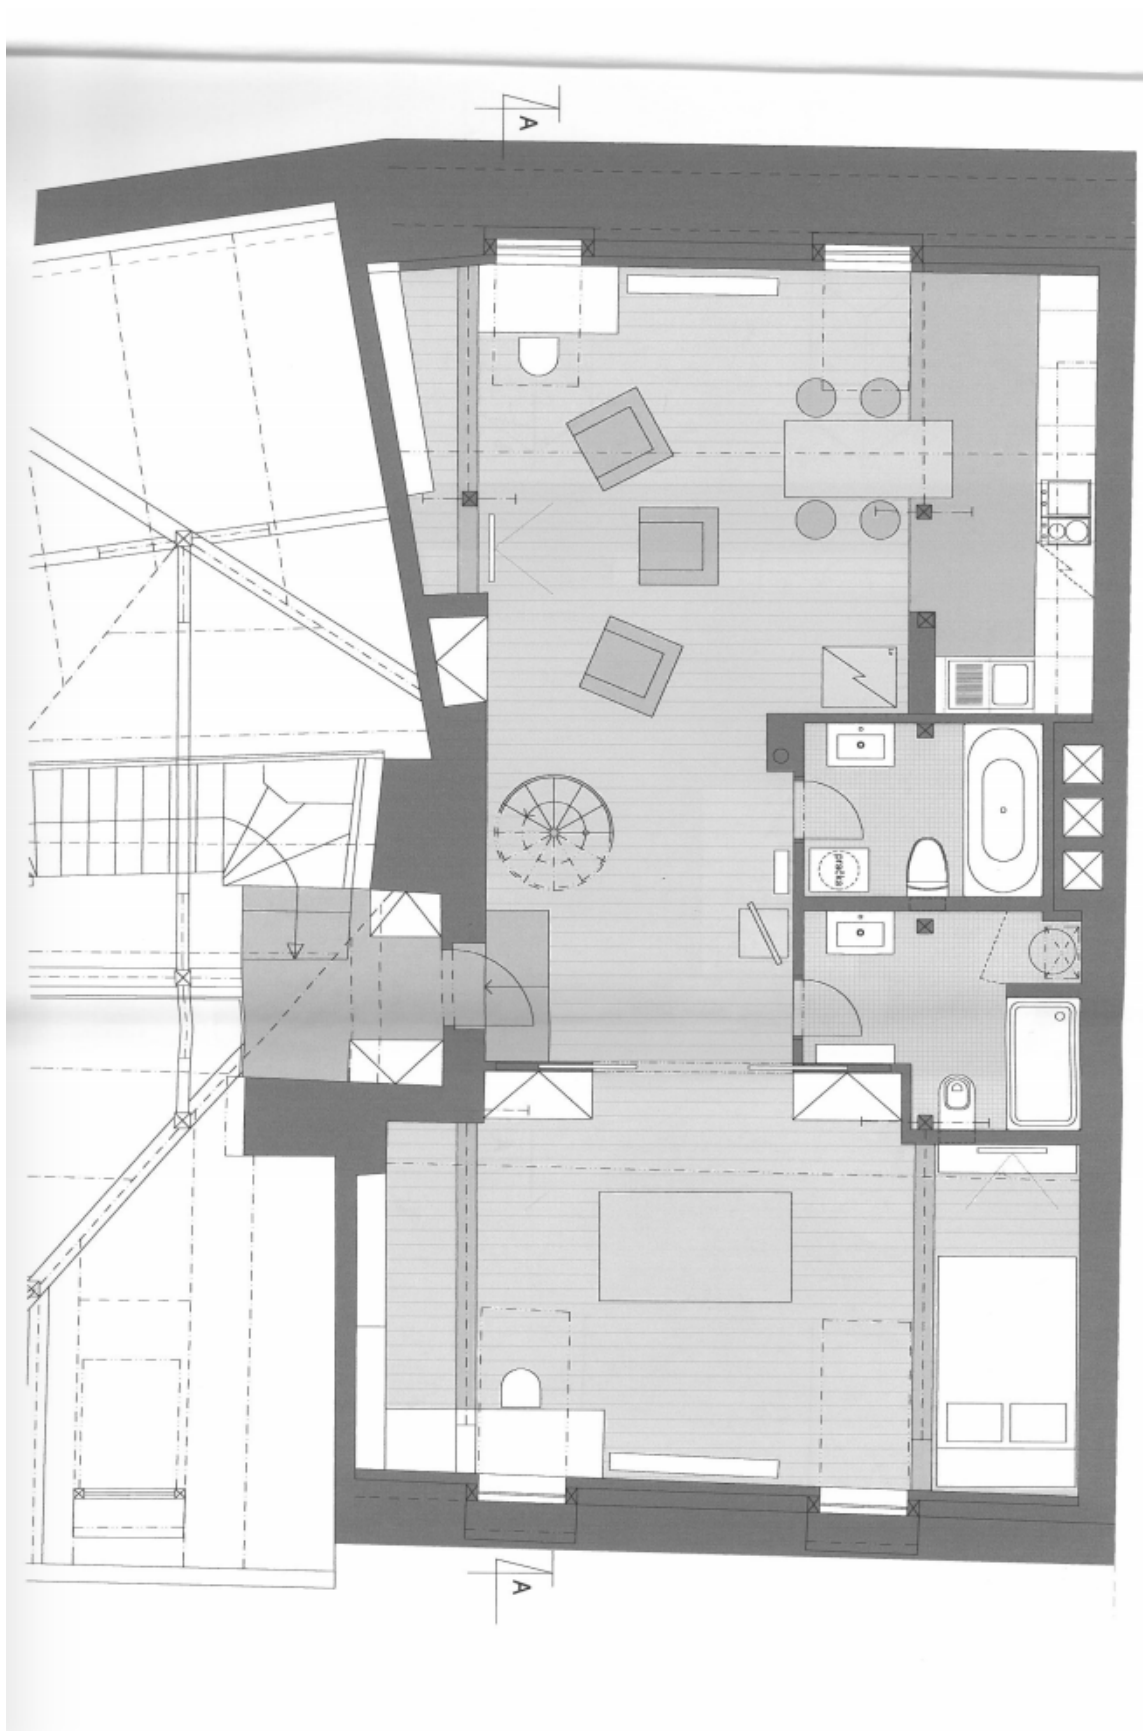

Romantic living in the historic center of Prague right beneath the Prague Castle complex! This is a fully furnished high quality 2-bedroom 2-bathroom split-level attic flat offering beautiful views incl. the Wallenstein Riding School Gallery front garden, Vltava embankment, Prague Castle, Villa Richter with adjacent vineyards, and the Petřín gardens. Situated on the third floor of a renovated listed building with a picturesque courtyard and no lift. Located in the heart of Malá Strana neighborhood just 20 m from Malostranská metro station, line A, within easy reach of many historic sights and green spaces incl. the Deer Moat, Letenské, Petřínské and Vojanovy sady Parks, and Kampa Island.

The lower level features a comfortable open space living room with dining area and a fully fitted open kitchen, one bedroom with built-in wardrobes (separated by sliding doors), shower bathroom with toilet, bathroom with bath and toilet / bidet, and an open entrance hall. There is a metal circular staircase leading to the upper floor incl. one more bedroom with lots of built-in storage.

* Area of the unit according to the Civil Code. The area consists of the sum total area of the entire unit bounded by perimeter walls.

Apartment Two-bedroom (3+kk)

Rented

115 m², Praha 1, Malá Strana, Valdštejská

Apartment Two-bedroom (3+kk)

Rented

115 m², Praha 1, Malá Strana, Valdštejská