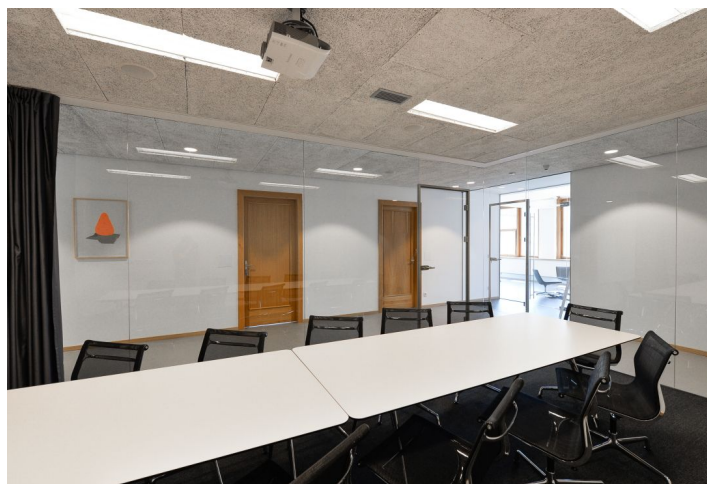

Office space

Rented

Prague 1, Staré Město, Na Příkopě