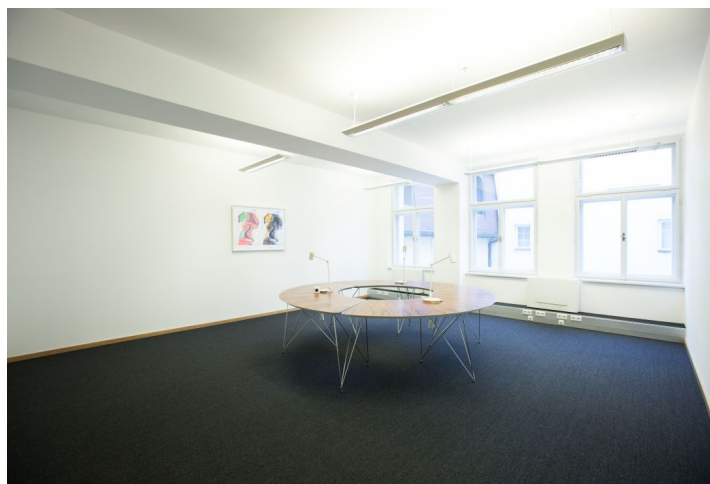

Office space

Rented

Prague 1, Staré Město, Na Příkopě