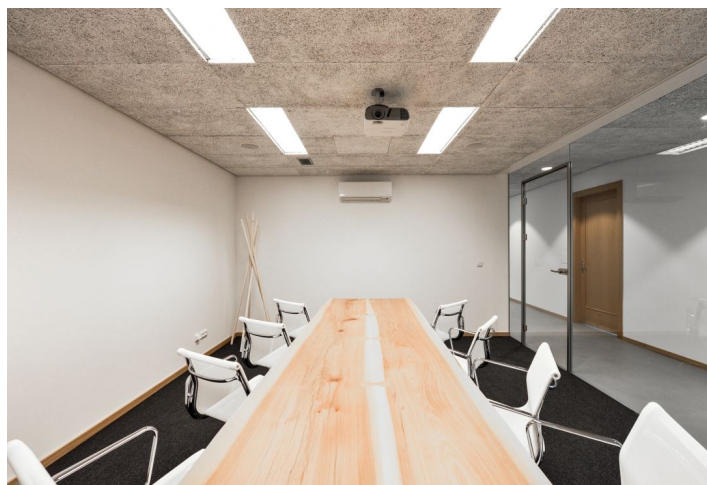

Office space

Rented

Prague 1, Staré Město, Na Příkopě