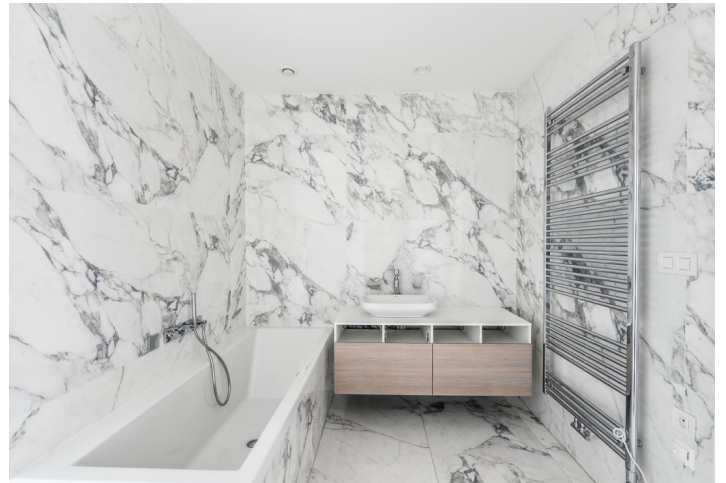

Apartment Two-bedroom (3+kk)

Rented

110 m², Prague 6, Břevnov, Tomanova