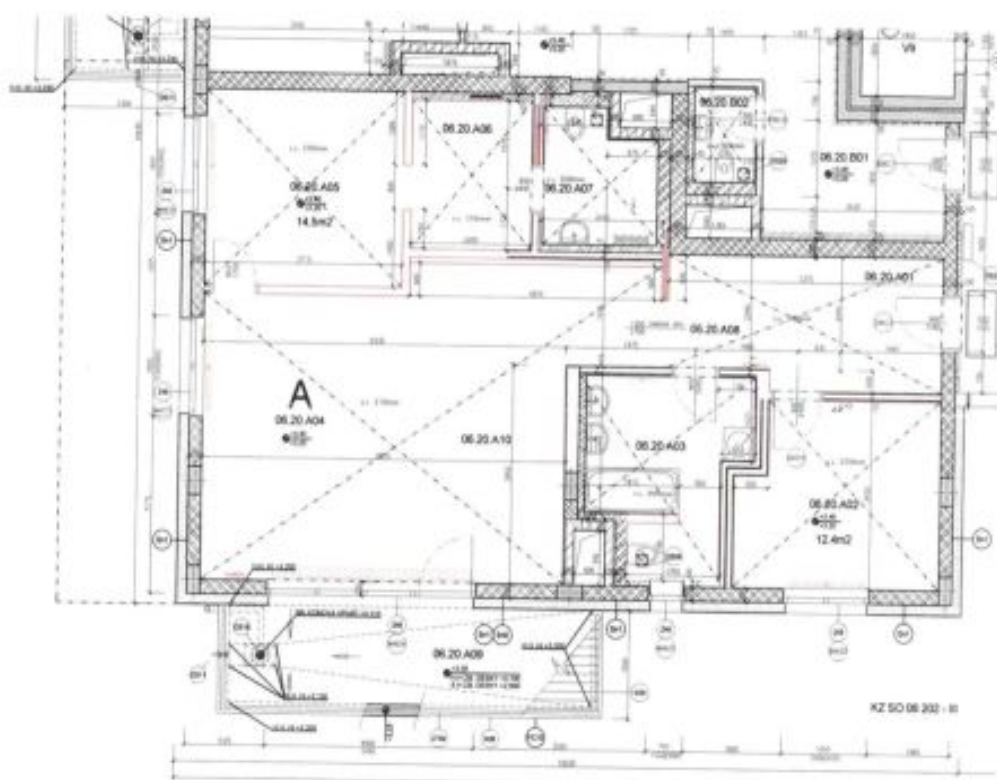

Apartment Two-bedroom (3+kk)

Rented

110 m², Prague 6, Břevnov, Tomanova

Apartment Two-bedroom (3+kk)

Rented

110 m², Prague 6, Břevnov, Tomanova

Total area	124 m ²
Floor area*	110 m ²
Terrace	14 m ²
Parking	One garage parking space.
Garage	Yes
Cellar	Yes
PENB	G
Reference number	28190
Available from	Immediately

The interior features a spacious living room with a fully fitted open kitchen, dining space and access to the **terrace**, master bedroom with a **walk-in closet** and en-suite bathroom (walk-in shower, toilet), one more bedroom, family bathroom (bath, toilet), and a large entrance hall with a built-in wardrobe.

* Area of the unit according to the Civil Code. The area consists of the sum total area of the entire unit bounded by perimeter walls.

Apartment Two-bedroom (3+kk)

110 m², Prague 6, Břevnov, Tomanova

Rented