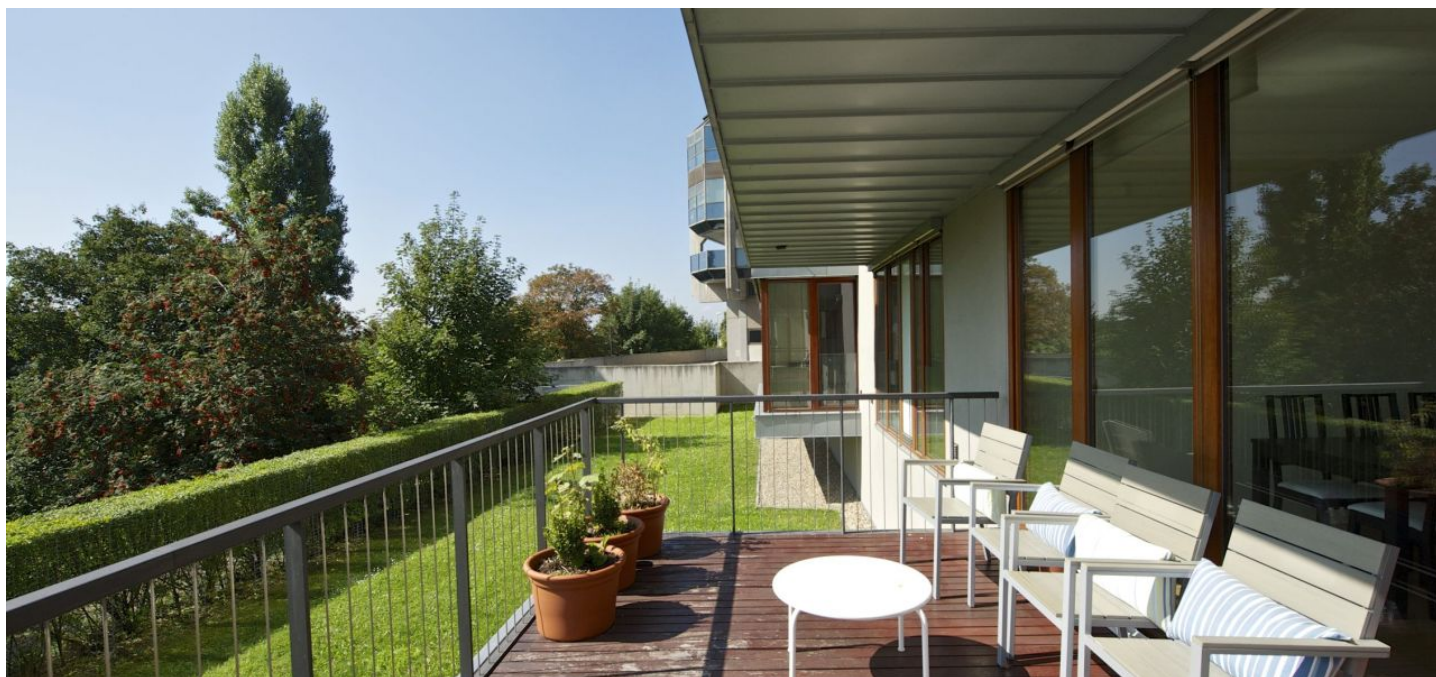

Apartment Three-bedroom (4+1)

Sold

136 m², Prague 6, Břevnov, Šermířská