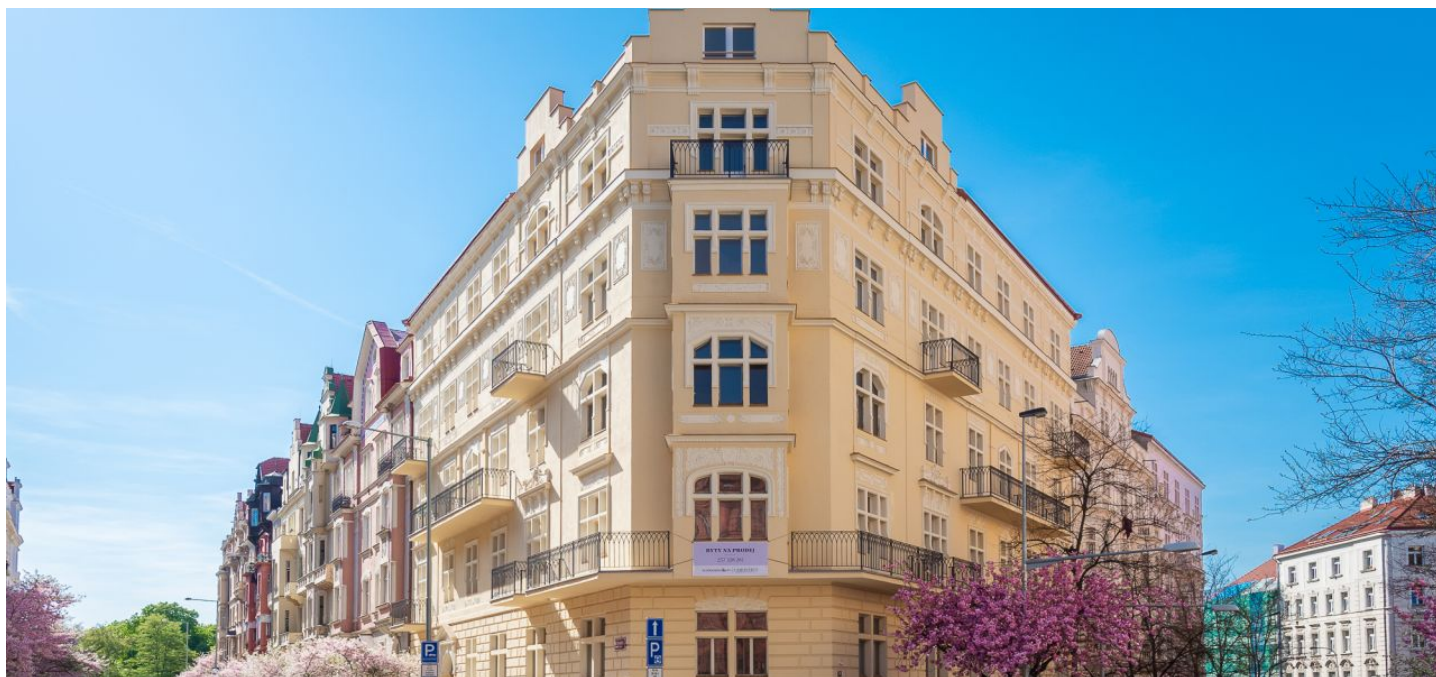

Apartment One-bedroom (2+kk)

Sold

41 m², Prague 2, Vinohrady, Na Švihance