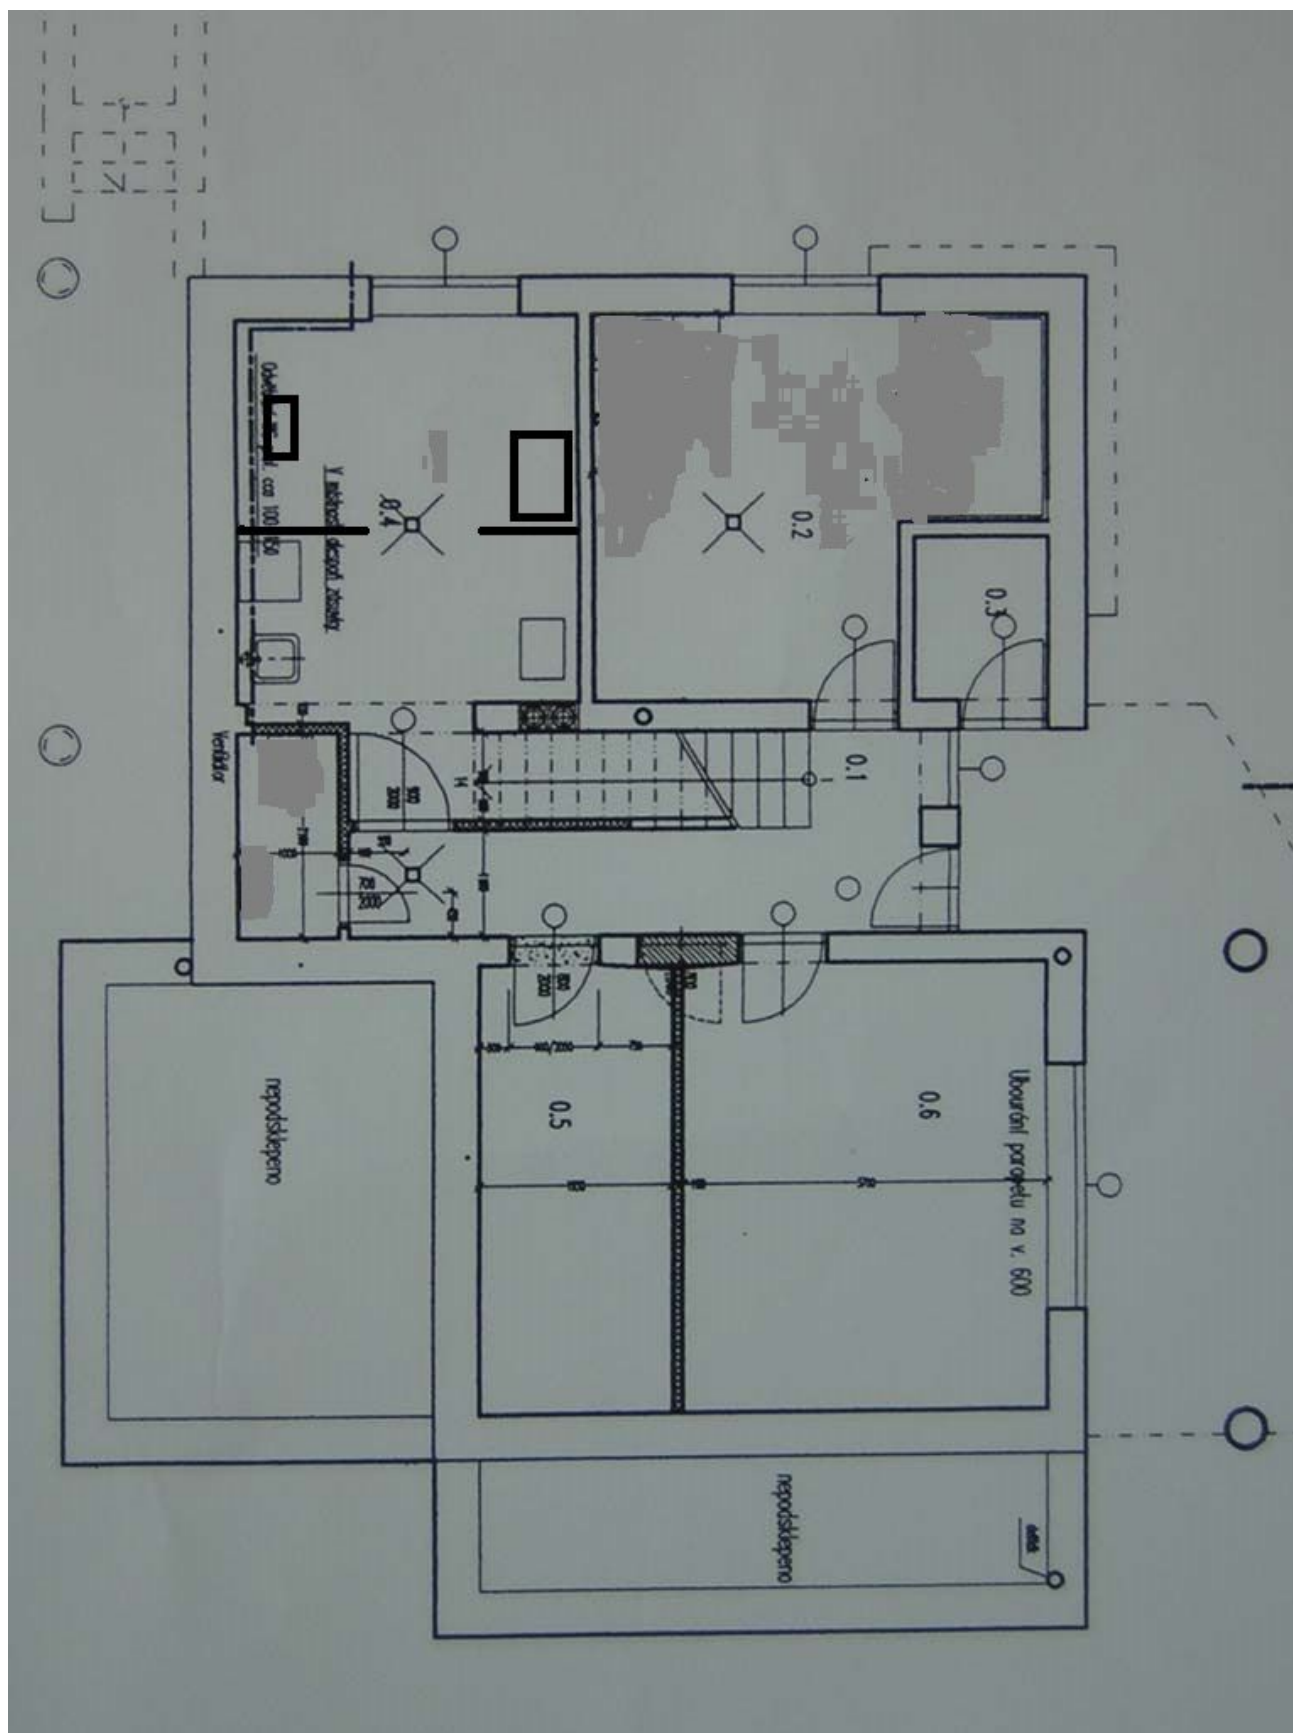

The main floor includes a spacious living room with dining area and terrace access, a fully fitted kitchen with a pantry, a guest bedroom / study, shower bathroom with toilet, and entrance hall. The upper floor offers, on two levels, a gallery, master bedroom with a bathroom (bath, bidet, toilet), two more bedrooms with a shared terrace, and a family bathroom (bath, toilet). The garden level features two bedrooms, shower bathroom, boiler / laundry room, storage rooms and garden access.

House Six-bedroom (7+1)

Rented

315 m², Prague 5, Smíchov, U Starého židovského hřbitova

House Six-bedroom (7+1)

Rented

315 m², Prague 5, Smíchov, U Starého židovského hřbitova

House Six-bedroom (7+1)

Rented

315 m², Prague 5, Smíchov, U Starého židovského hřbitova

House Six-bedroom (7+1)

Rented

315 m², Prague 5, Smíchov, U Starého židovského hřbitova