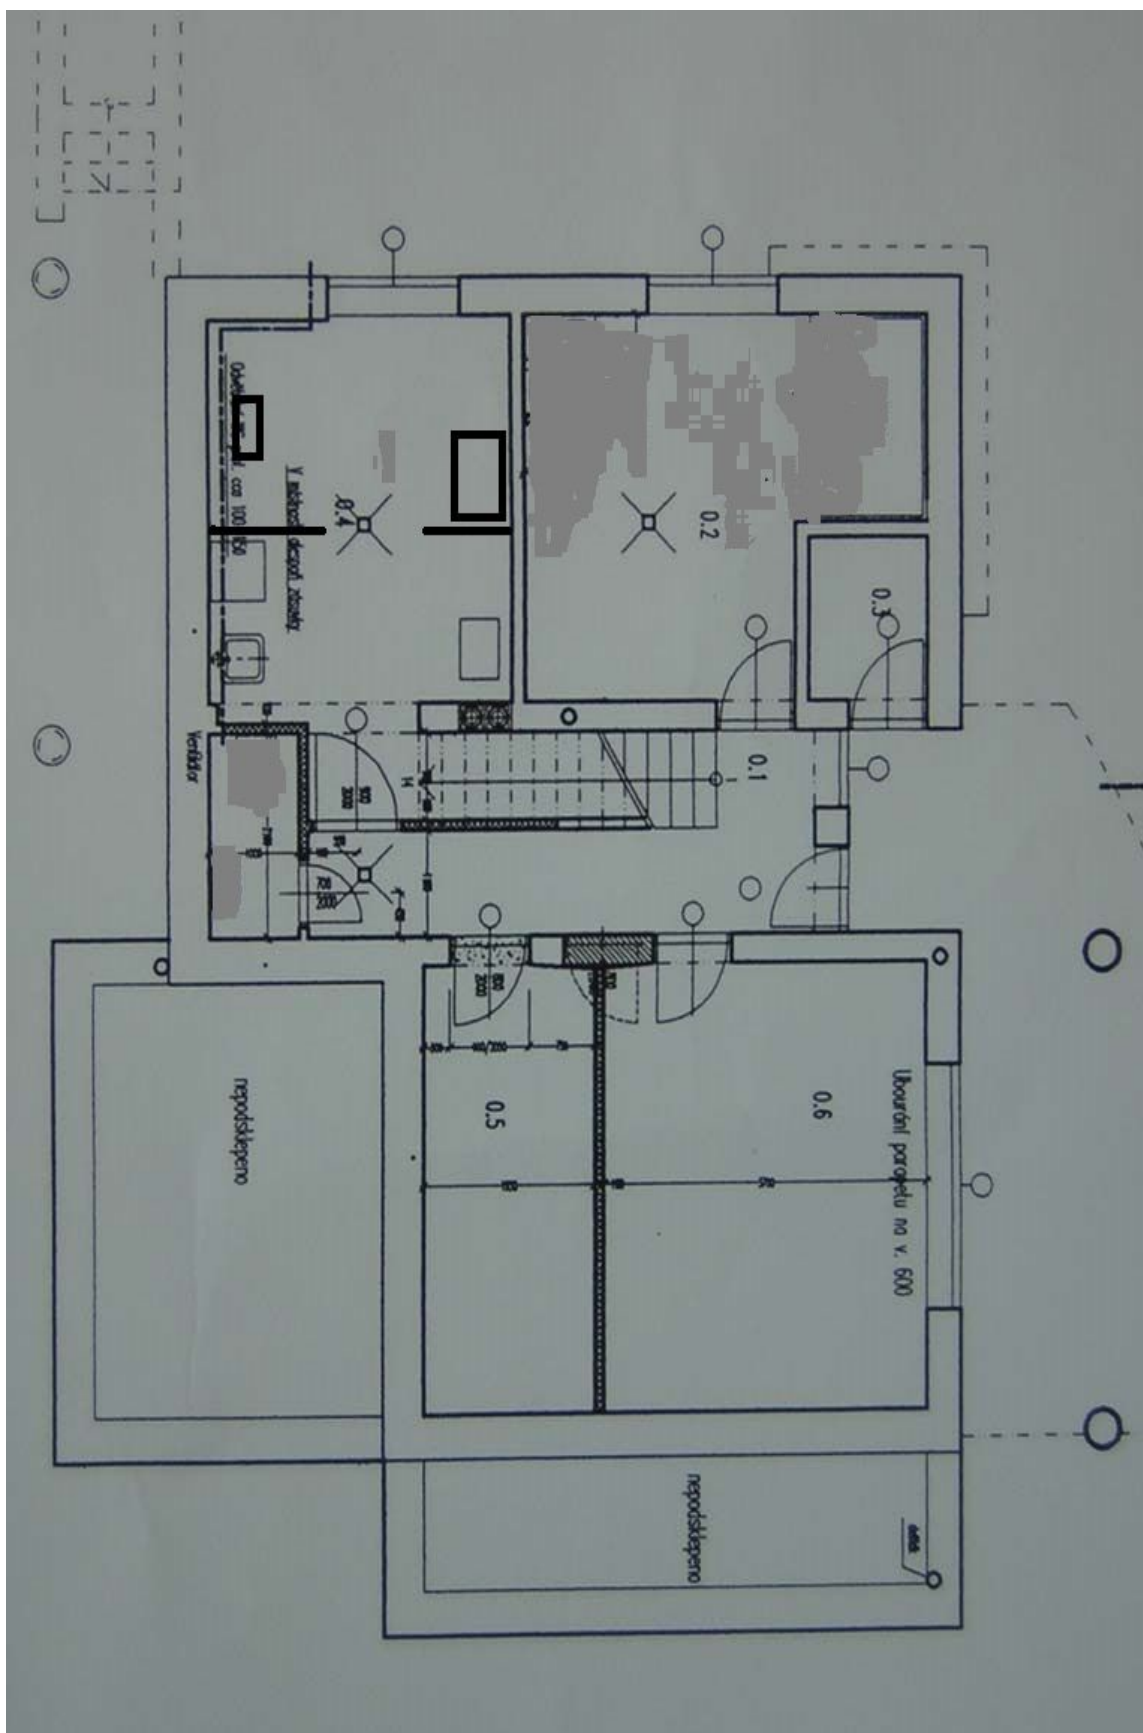

House Six-bedroom (7+1)

Rented

315 m², Prague 5, Smíchov, U Starého židovského hřbitova