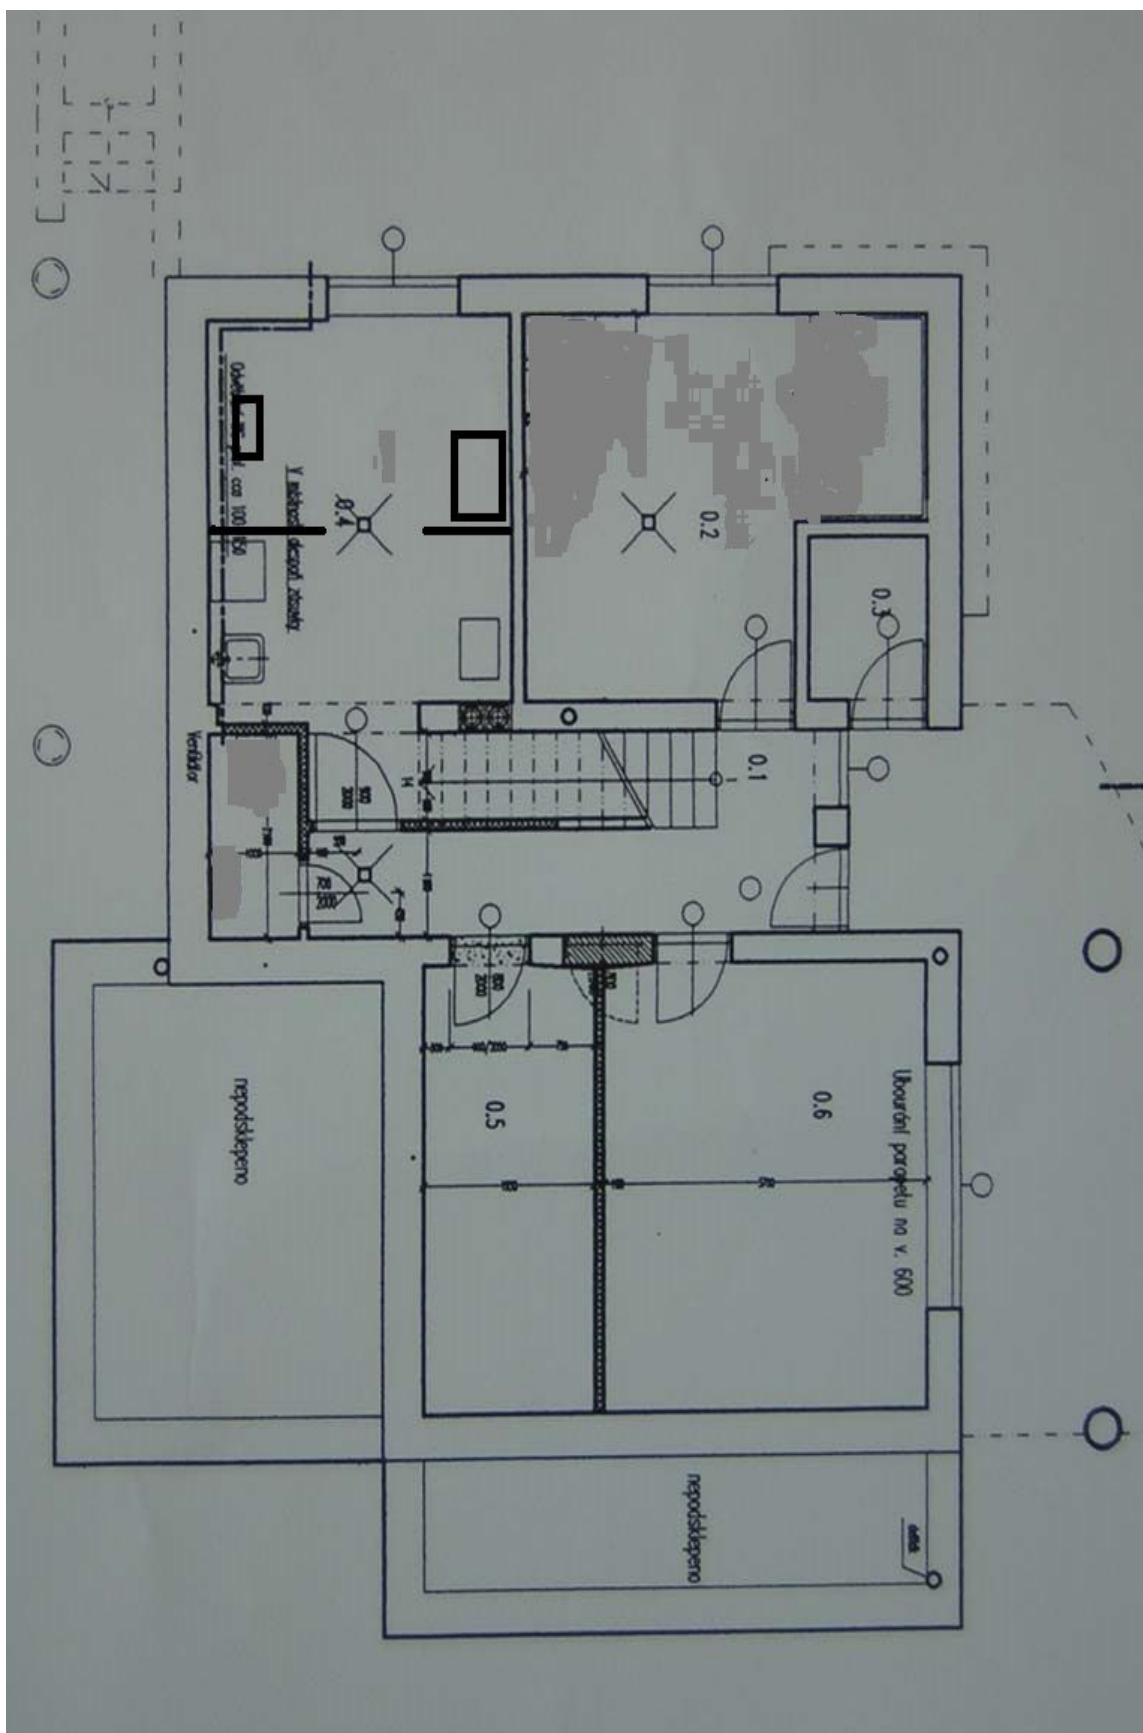

The main floor includes a spacious living room with dining area and terrace access, a fully fitted kitchen with a pantry, a guest bedroom / study, shower bathroom with toilet, and entrance hall. The upper floor offers, on two levels, a gallery, master bedroom with a bathroom (bath, bidet, toilet), two more bedrooms with a shared terrace, and a family bathroom (bath, toilet). The garden level features two bedrooms, shower bathroom, boiler / laundry room, storage rooms and garden access.

## House Six-bedroom (7+1)

Rented

315 m<sup>2</sup>, Praha 5, Smíchov, U Starého židovského hřbitova