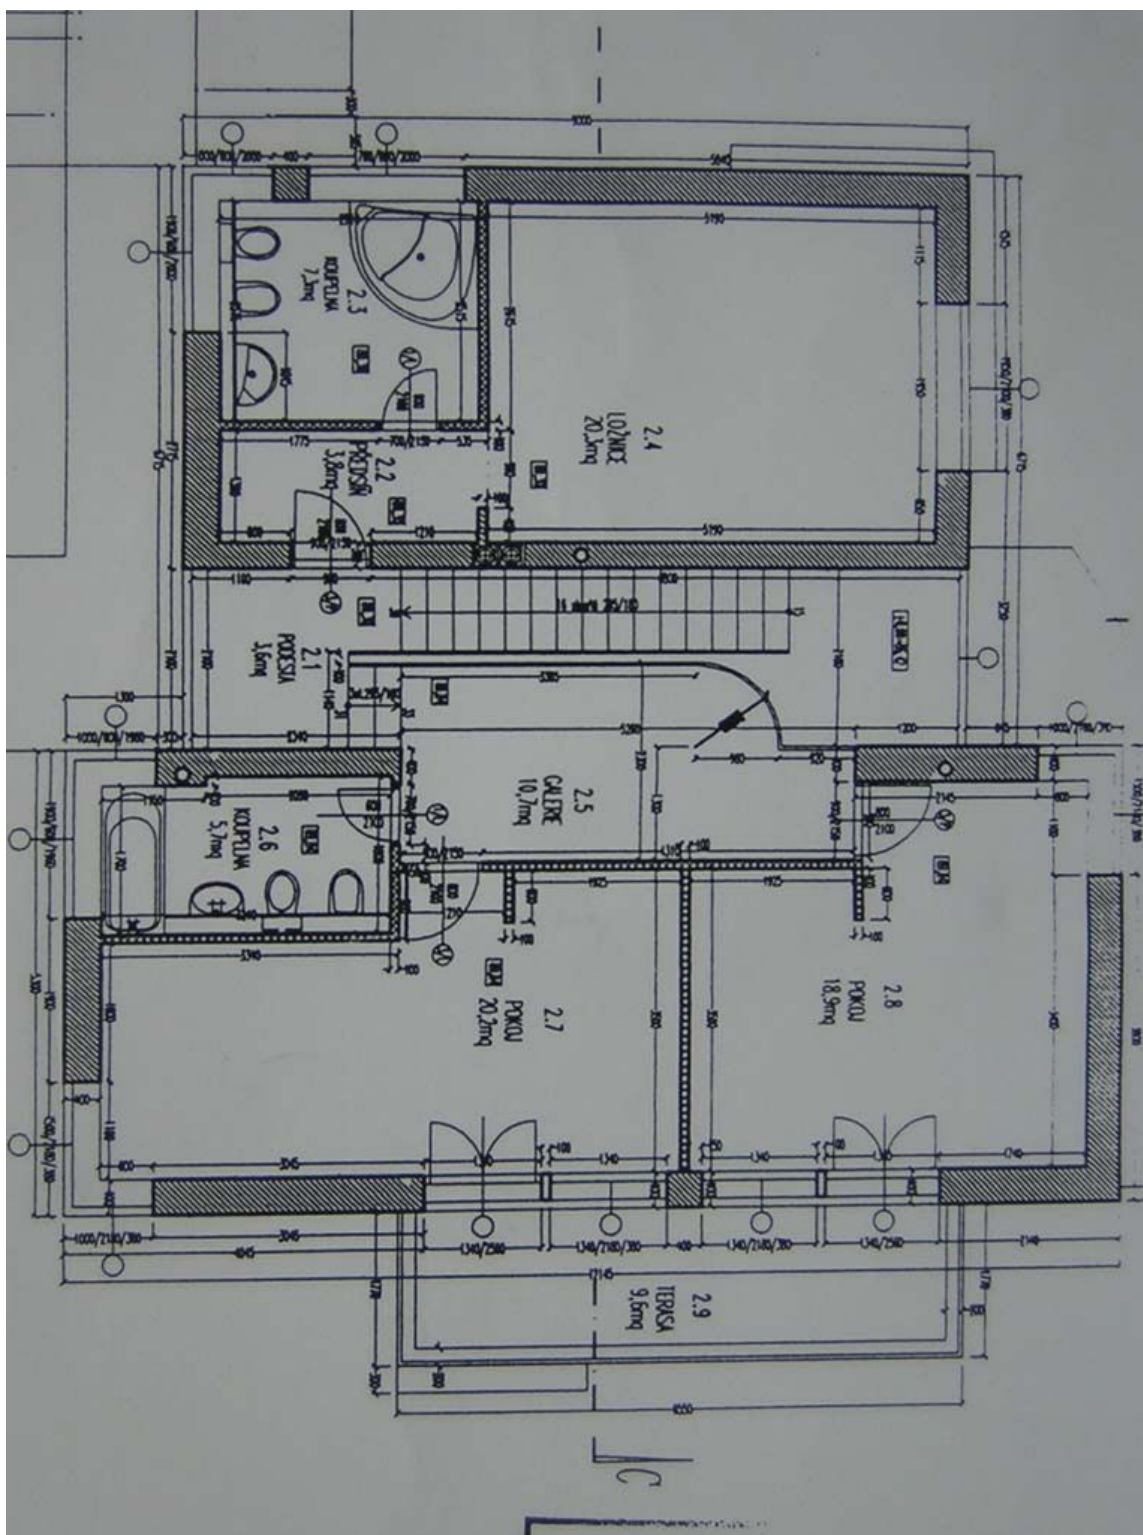

The main floor includes a spacious living room with dining area and **terrace** access, a fully fitted kitchen with a pantry, a guest bedroom / study, shower bathroom with toilet, and entrance hall. The upper floor offers, on two levels, a gallery, master bedroom with a bathroom (bath, bidet, toilet), two more bedrooms with a shared **terrace**, and a family bathroom (bath, toilet). The garden level features two bedrooms, shower bathroom, boiler / laundry room, storage rooms and garden access.

House Six-bedroom (7+1)

Rented

315 m², Prague 5, Smíchov, U Starého židovského hřbitova

House Six-bedroom (7+1)

Rented

315 m², Prague 5, Smíchov, U Starého židovského hřbitova

House Six-bedroom (7+1)

Rented

315 m², Prague 5, Smíchov, U Starého židovského hřbitova

House Six-bedroom (7+1)

315 m², Prague 5, Smíchov, U Starého židovského hřbitova

Rented