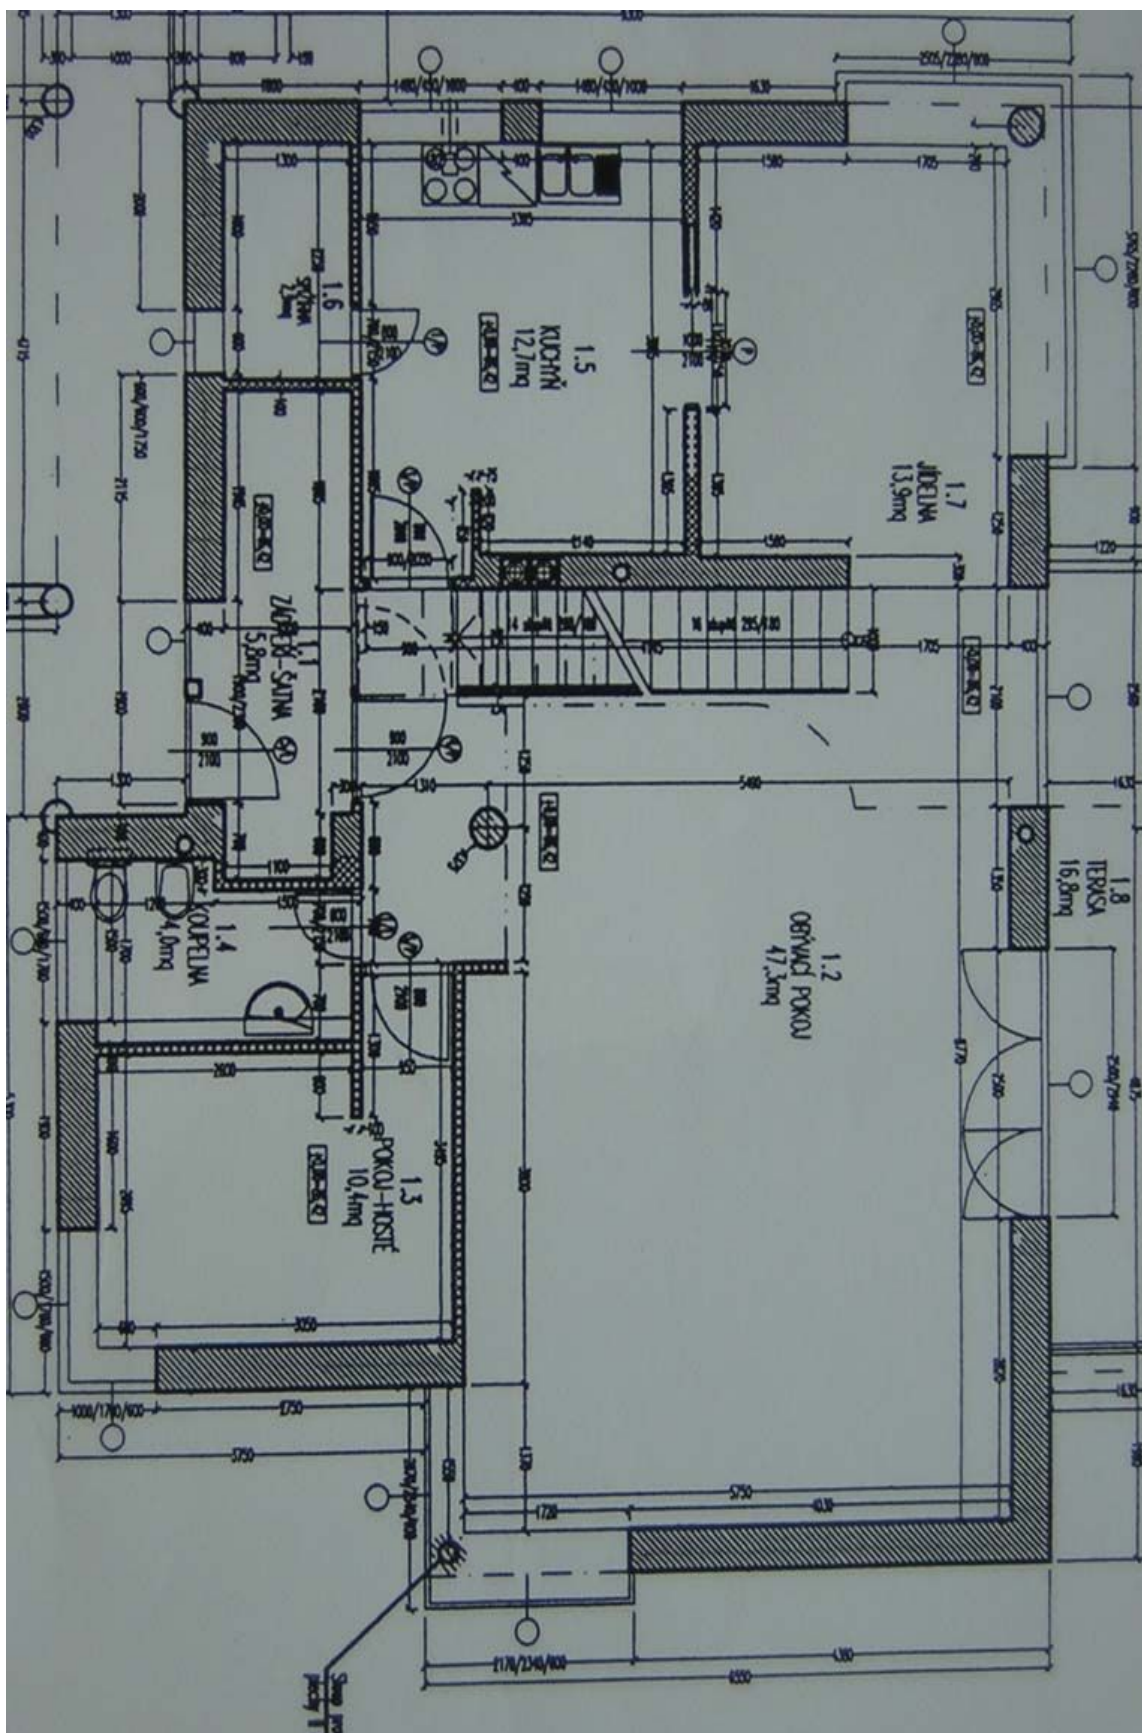

House Six-bedroom (7+1)

Rented

315 m², Praha 5, Smíchov, U Starého židovského hřbitova