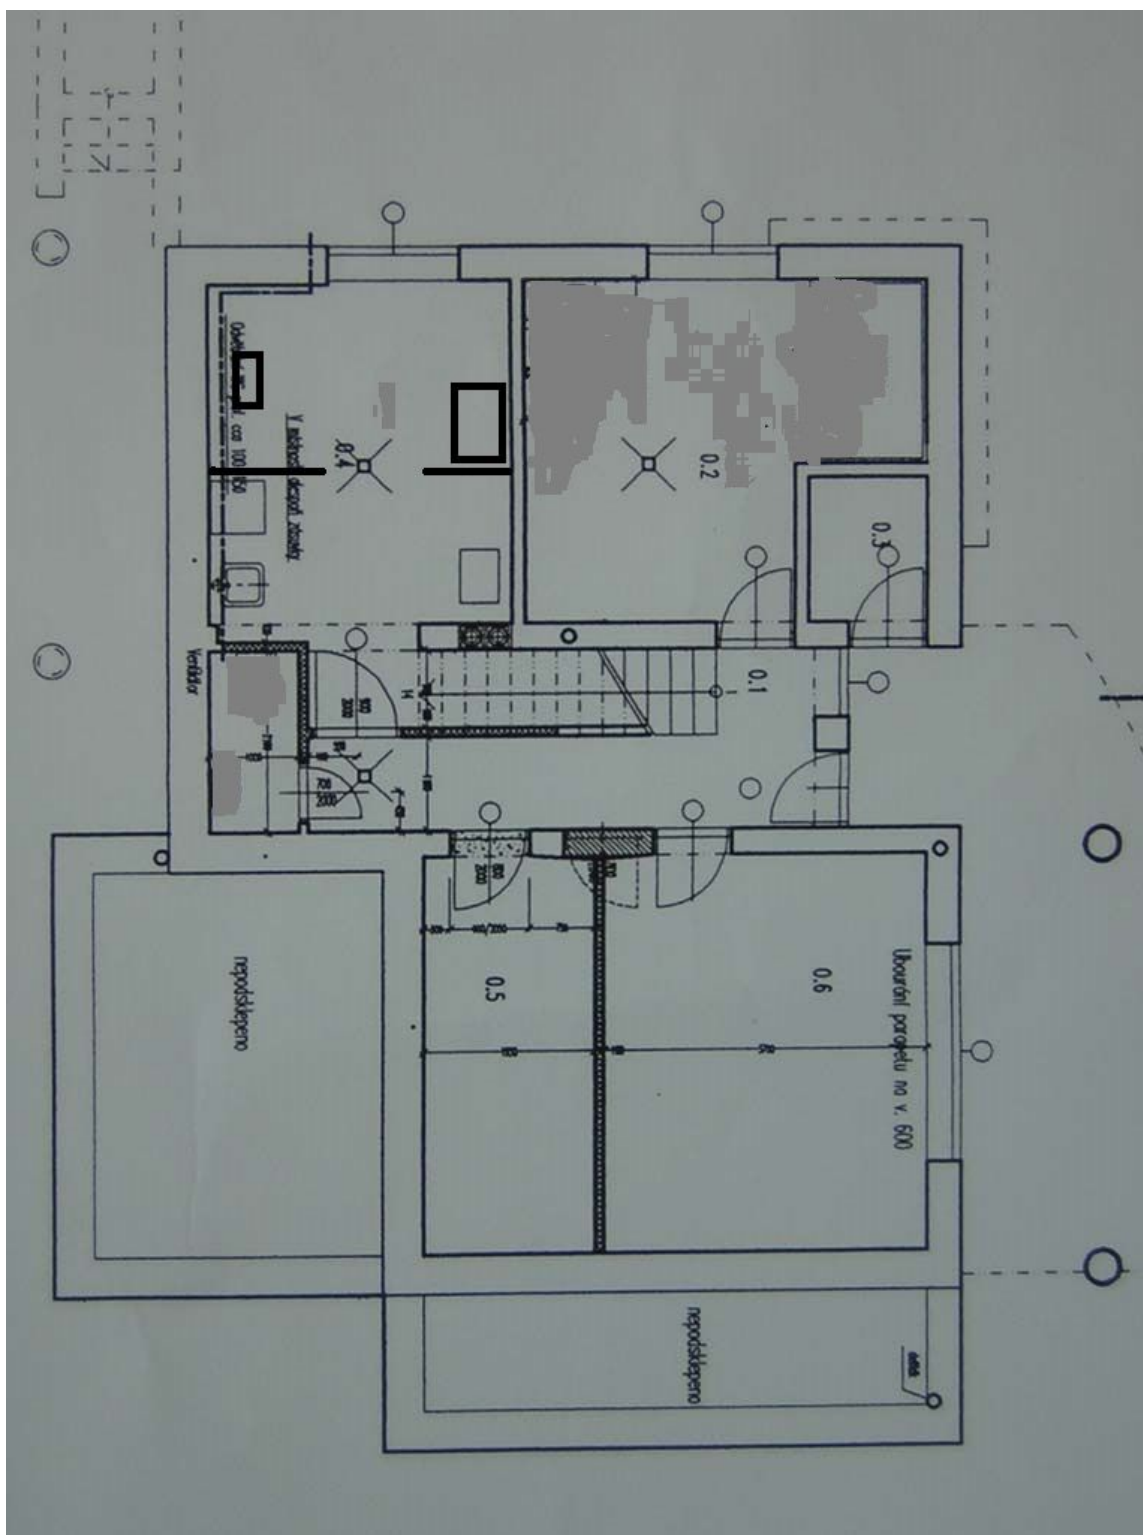

The main floor includes a spacious living room with dining area and **terrace** access, a fully fitted kitchen with a pantry, a guest bedroom / study, shower bathroom with toilet, and entrance hall. The upper floor offers, on two levels, a gallery, master bedroom with a bathroom (bath, bidet, toilet), two more bedrooms with a shared **terrace**, and a family bathroom (bath, toilet). The garden level features two bedrooms, shower bathroom, boiler / laundry room, storage rooms and garden access.

House Six-bedroom (7+1)

Rented

315 m², Prague 5, Smíchov, U Starého židovského hřbitova

House Six-bedroom (7+1)

Rented

315 m², Prague 5, Smíchov, U Starého židovského hřbitova

House Six-bedroom (7+1)

Rented

315 m², Prague 5, Smíchov, U Starého židovského hřbitova

House Six-bedroom (7+1)

315 m², Prague 5, Smíchov, U Starého židovského hřbitova

Rented