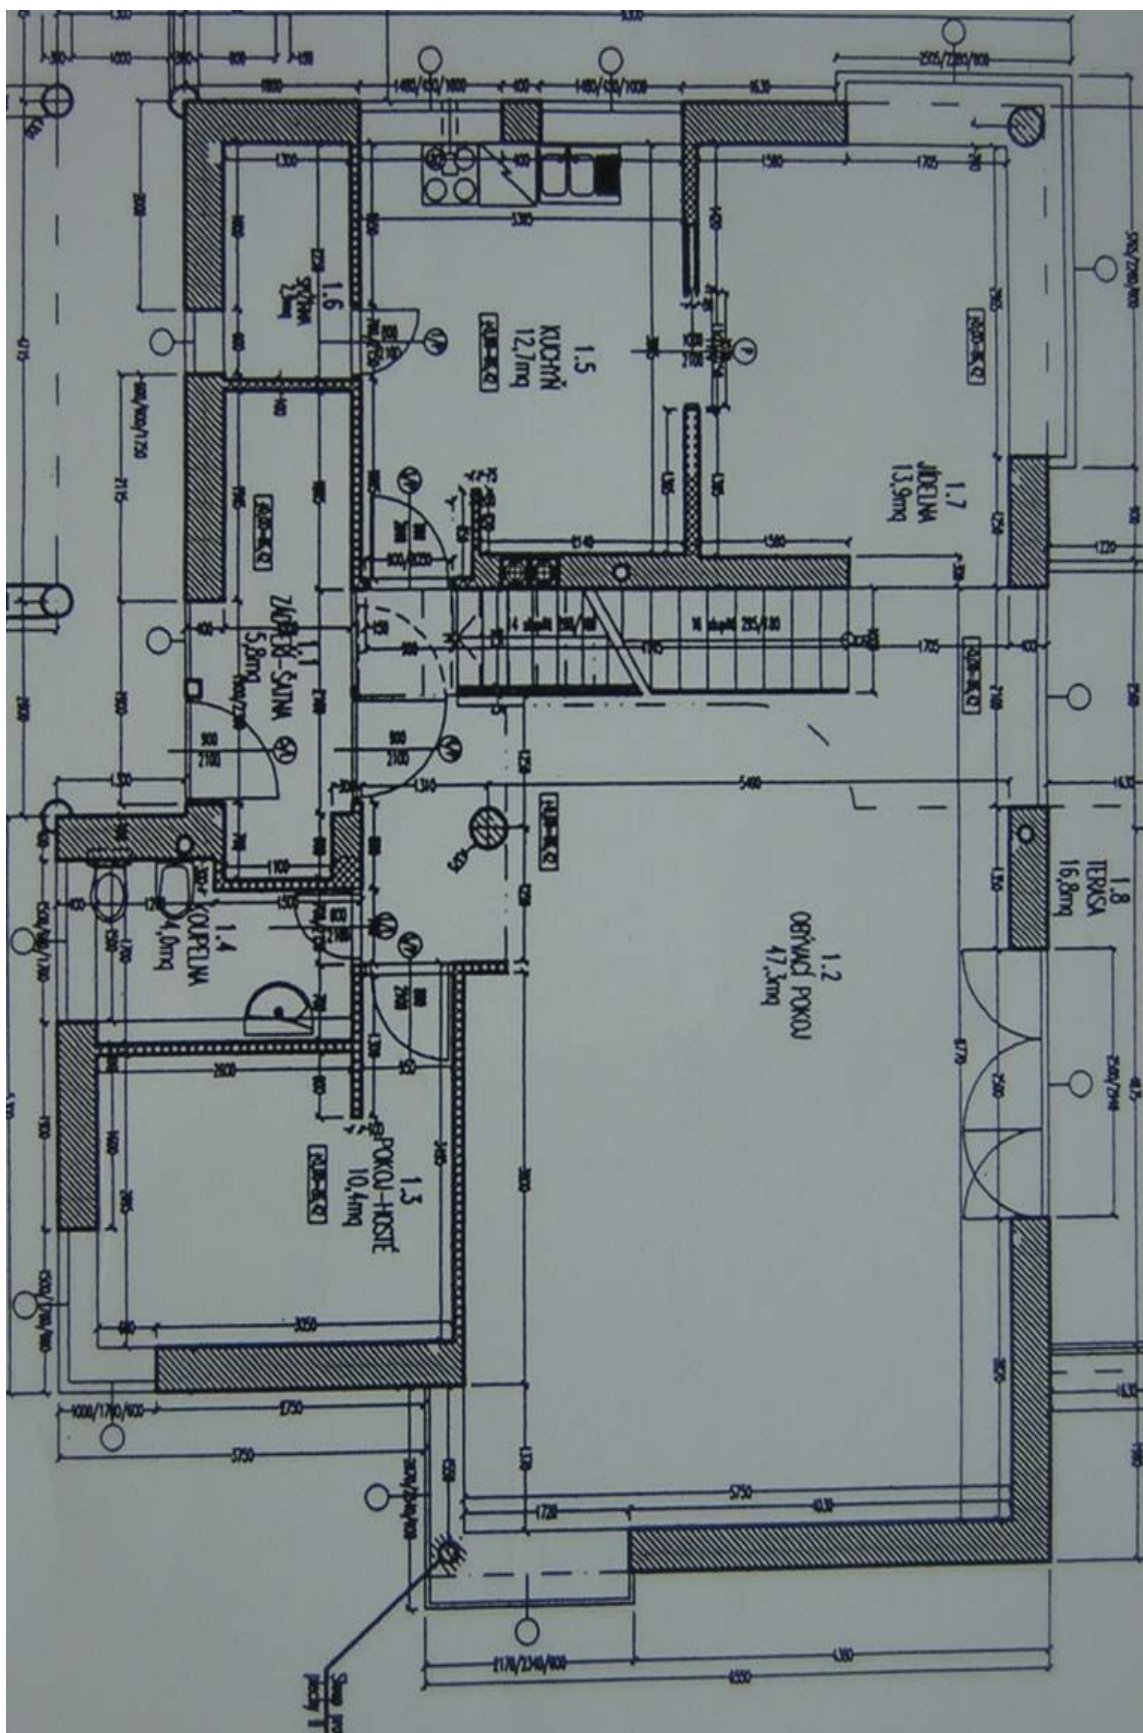

House Six-bedroom (7+1)

Rented

315 m², Prague 5, Smíchov, U Starého židovského hřbitova