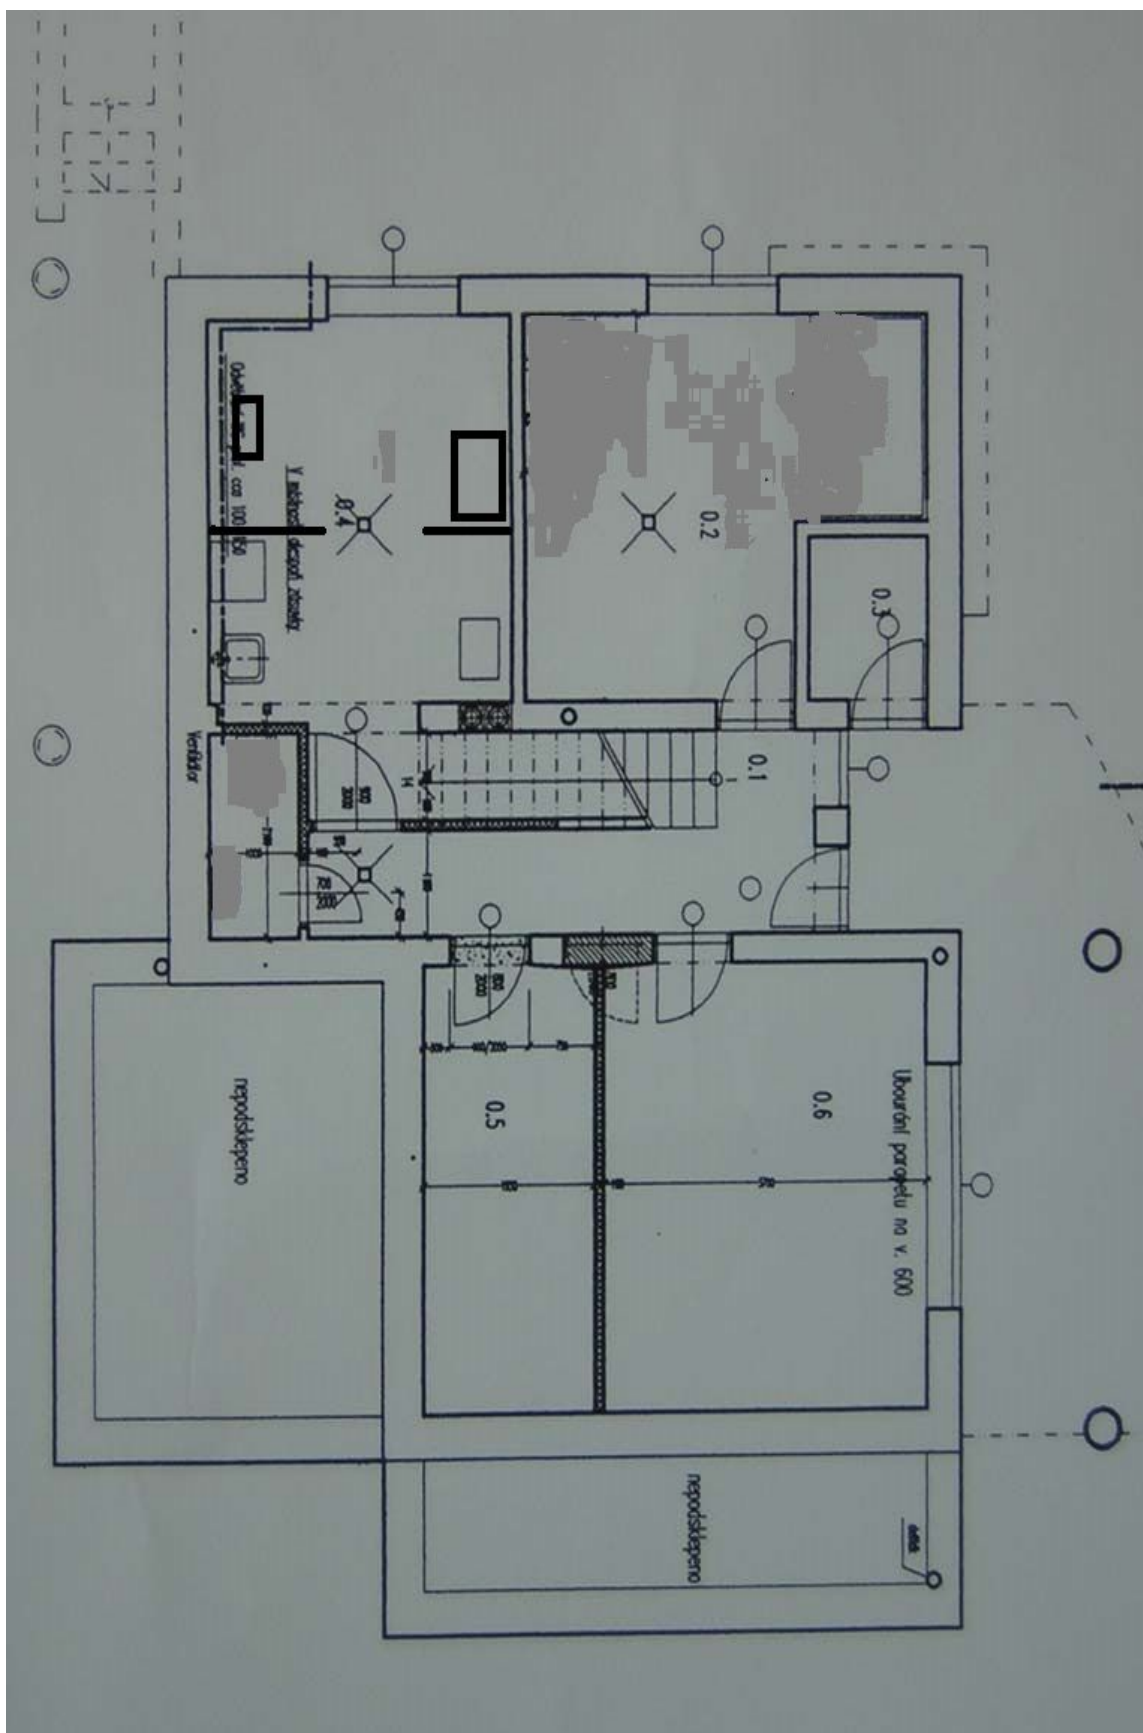

The main floor includes a spacious living room with dining area and terrace access, a fully fitted kitchen with a pantry, a guest bedroom / study, shower bathroom with toilet, and entrance hall. The upper floor offers, on two levels, a gallery, master bedroom with a bathroom (bath, bidet, toilet), two more bedrooms with a shared terrace, and a family bathroom (bath, toilet). The garden level features two bedrooms, shower bathroom, boiler / laundry room, storage rooms and garden access.

House Six-bedroom (7+1)

Rented

315 m², Prague 5, Smíchov, U Starého židovského hřbitova

House Six-bedroom (7+1)

Rented

315 m², Prague 5, Smíchov, U Starého židovského hřbitova

House Six-bedroom (7+1)

Rented

315 m², Prague 5, Smíchov, U Starého židovského hřbitova

House Six-bedroom (7+1)

Rented

315 m², Prague 5, Smíchov, U Starého židovského hřbitova