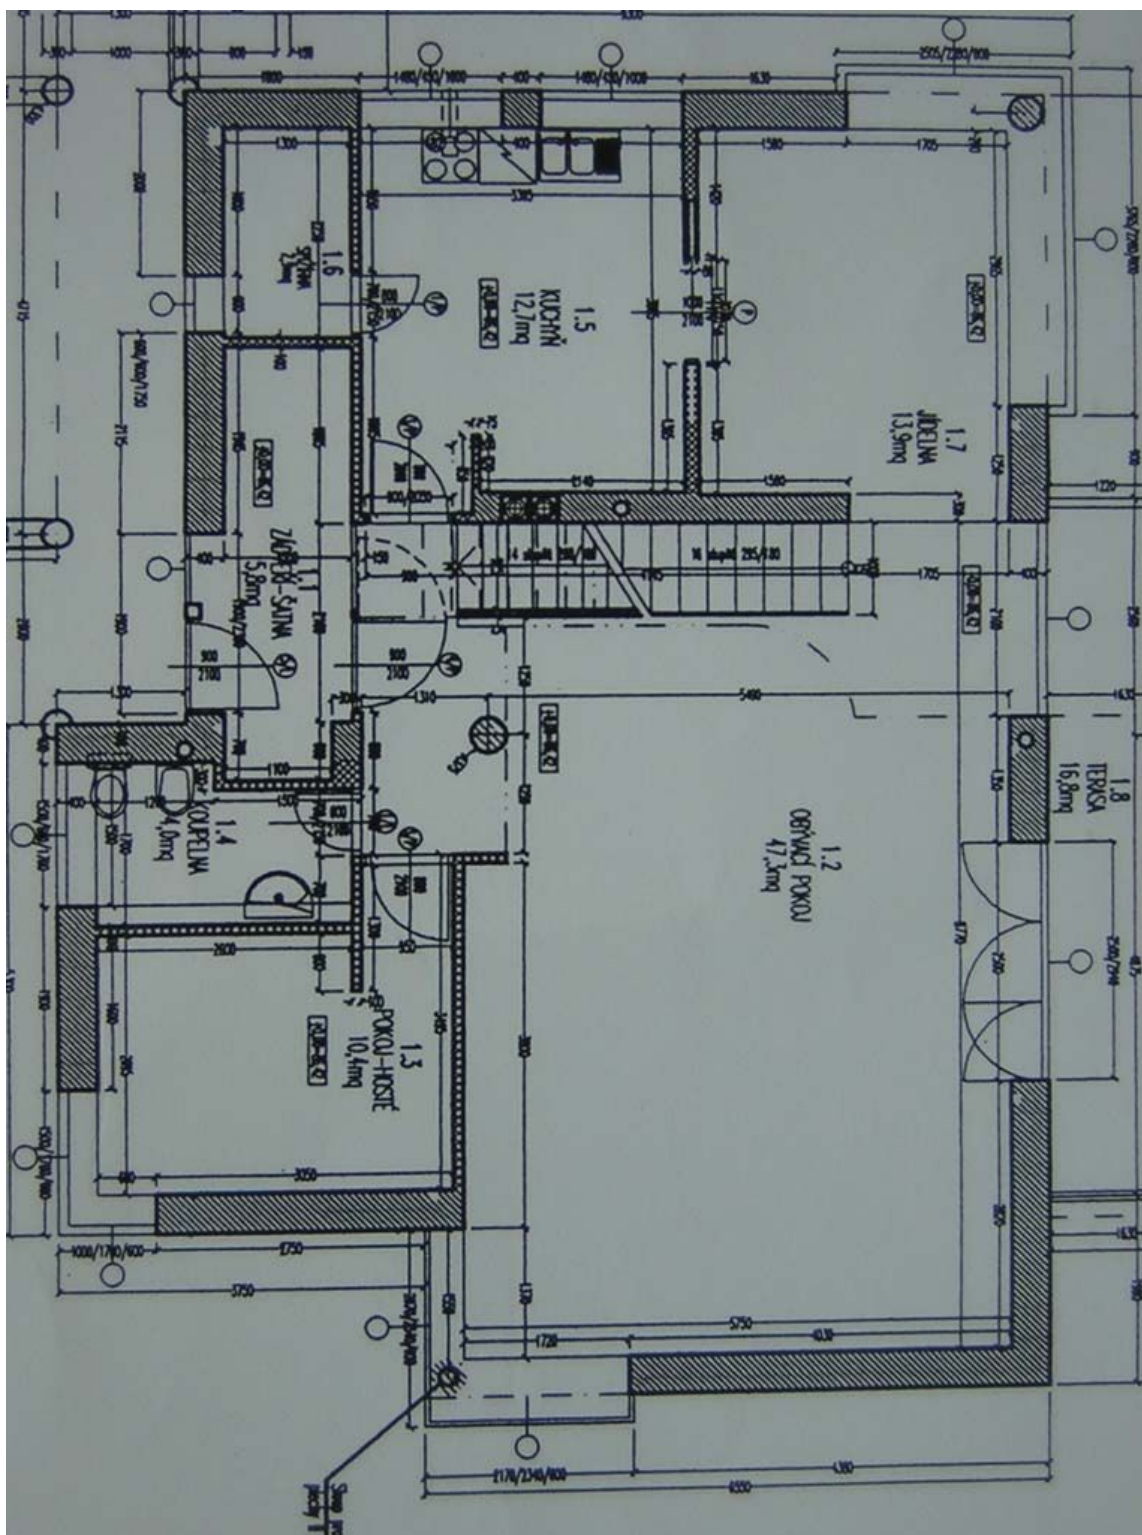

The main floor includes a spacious living room with dining area and **terrace** access, a fully fitted kitchen with a pantry, a guest bedroom / study, shower bathroom with toilet, and entrance hall. The upper floor offers, on two levels, a gallery, master bedroom with a bathroom (bath, bidet, toilet), two more bedrooms with a shared **terrace**, and a family bathroom (bath, toilet). The garden level features two bedrooms, shower bathroom, boiler / laundry room, storage rooms and garden access.

House Six-bedroom (7+1)

Rented

315 m², Prague 5, Smíchov, U Starého židovského hřbitova

House Six-bedroom (7+1)

Rented

315 m², Prague 5, Smíchov, U Starého židovského hřbitova

House Six-bedroom (7+1)

Rented

315 m², Prague 5, Smíchov, U Starého židovského hřbitova

House Six-bedroom (7+1)

315 m², Prague 5, Smíchov, U Starého židovského hřbitova

Rented