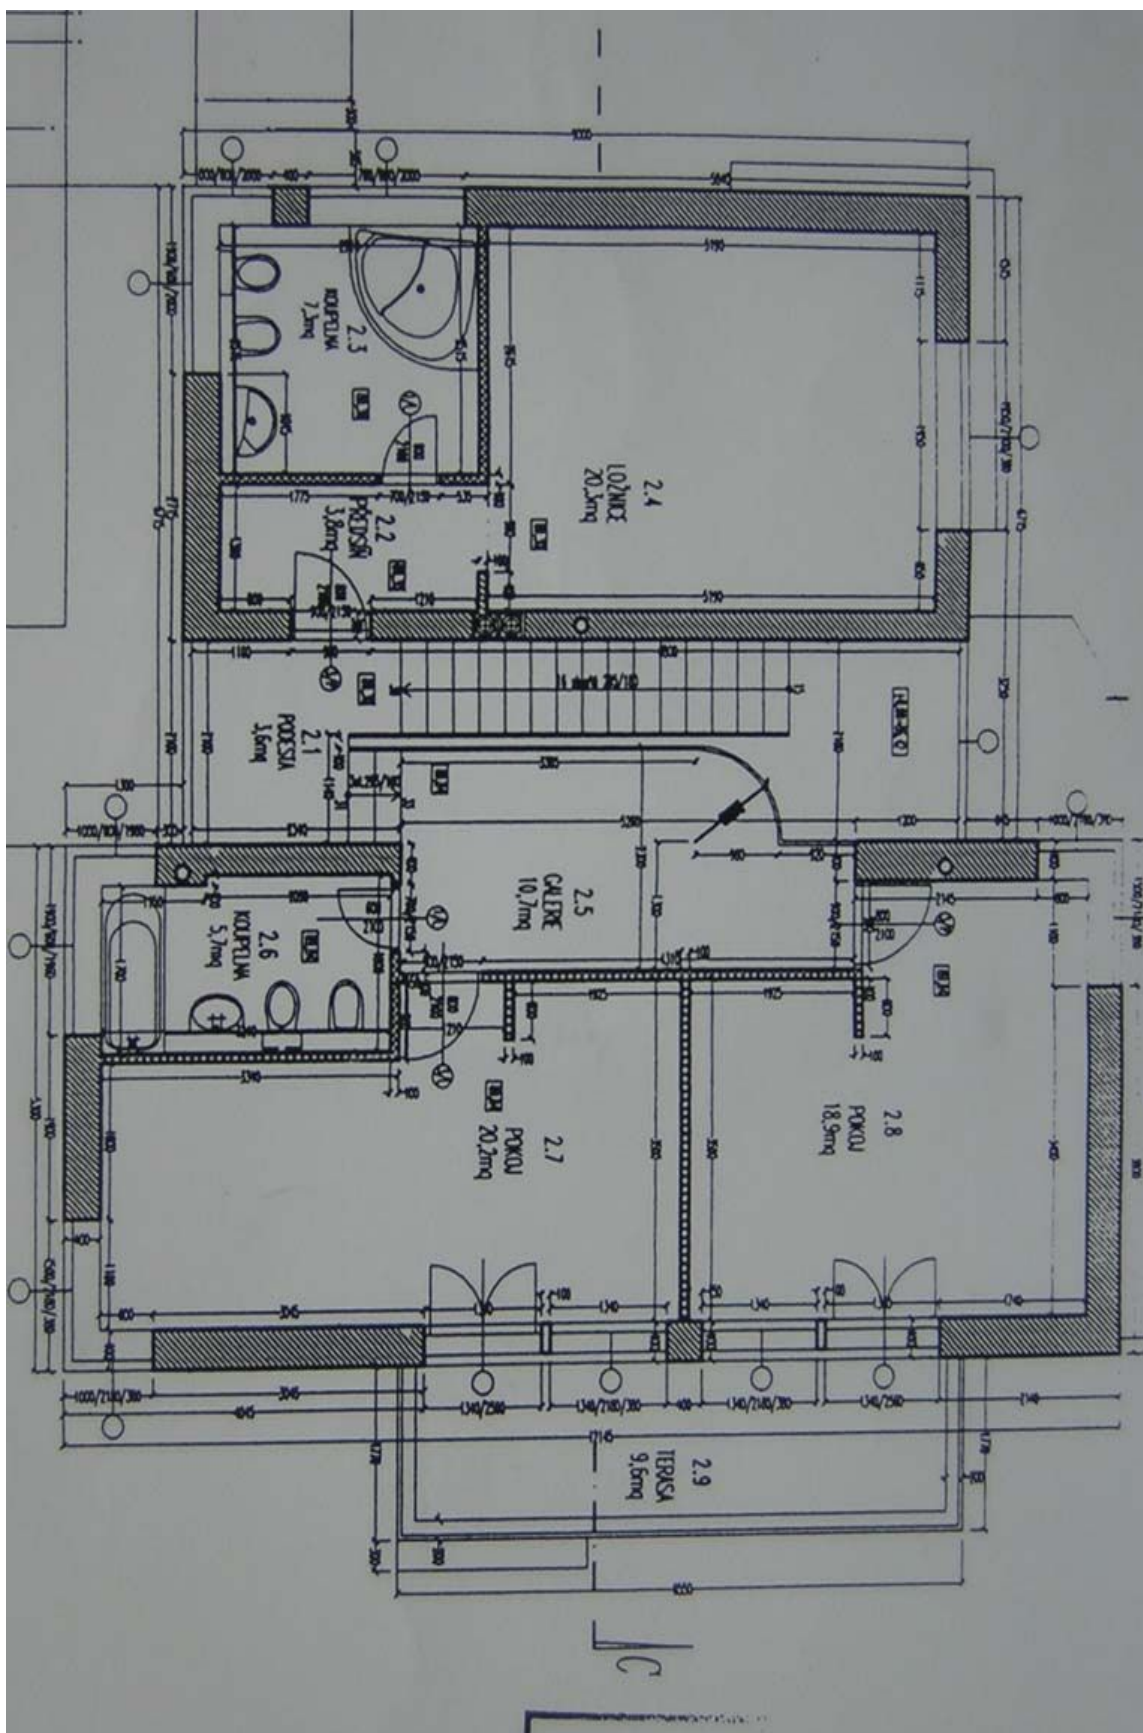

House Six-bedroom (7+1)

Rented

315 m², Prague 5, Smíchov, U Starého židovského hřbitova