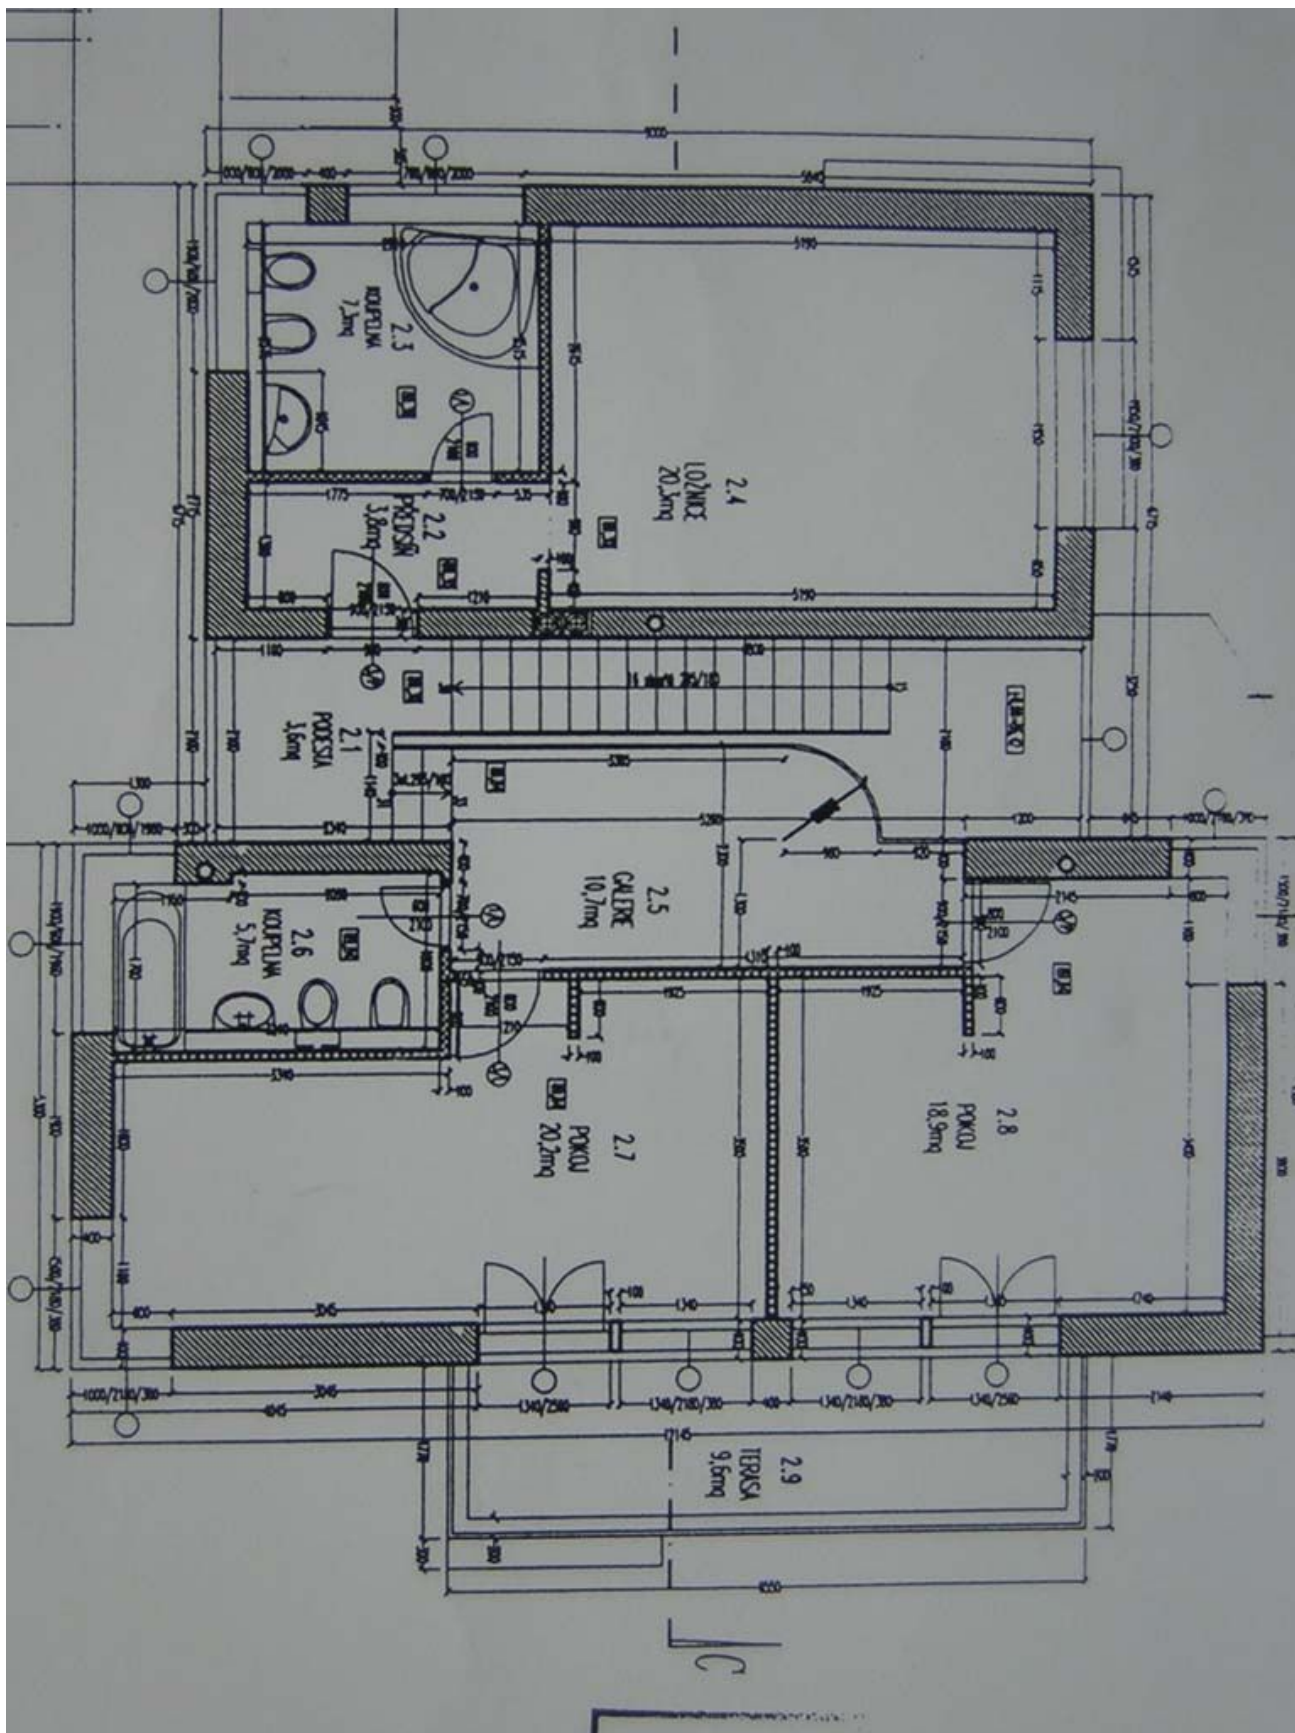

The main floor includes a spacious living room with dining area and terrace access, a fully fitted kitchen with a pantry, a guest bedroom / study, shower bathroom with toilet, and entrance hall. The upper floor offers, on two levels, a gallery, master bedroom with a bathroom (bath, bidet, toilet), two more bedrooms with a shared terrace, and a family bathroom (bath, toilet). The garden level features two bedrooms, shower bathroom, boiler / laundry room, storage rooms and garden access.

House Six-bedroom (7+1)

Rented

315 m², Prague 5, Smíchov, U Starého židovského hřbitova

House Six-bedroom (7+1)

Rented

315 m², Prague 5, Smíchov, U Starého židovského hřbitova

House Six-bedroom (7+1)

Rented

315 m², Prague 5, Smíchov, U Starého židovského hřbitova

House Six-bedroom (7+1)

Rented

315 m², Prague 5, Smíchov, U Starého židovského hřbitova