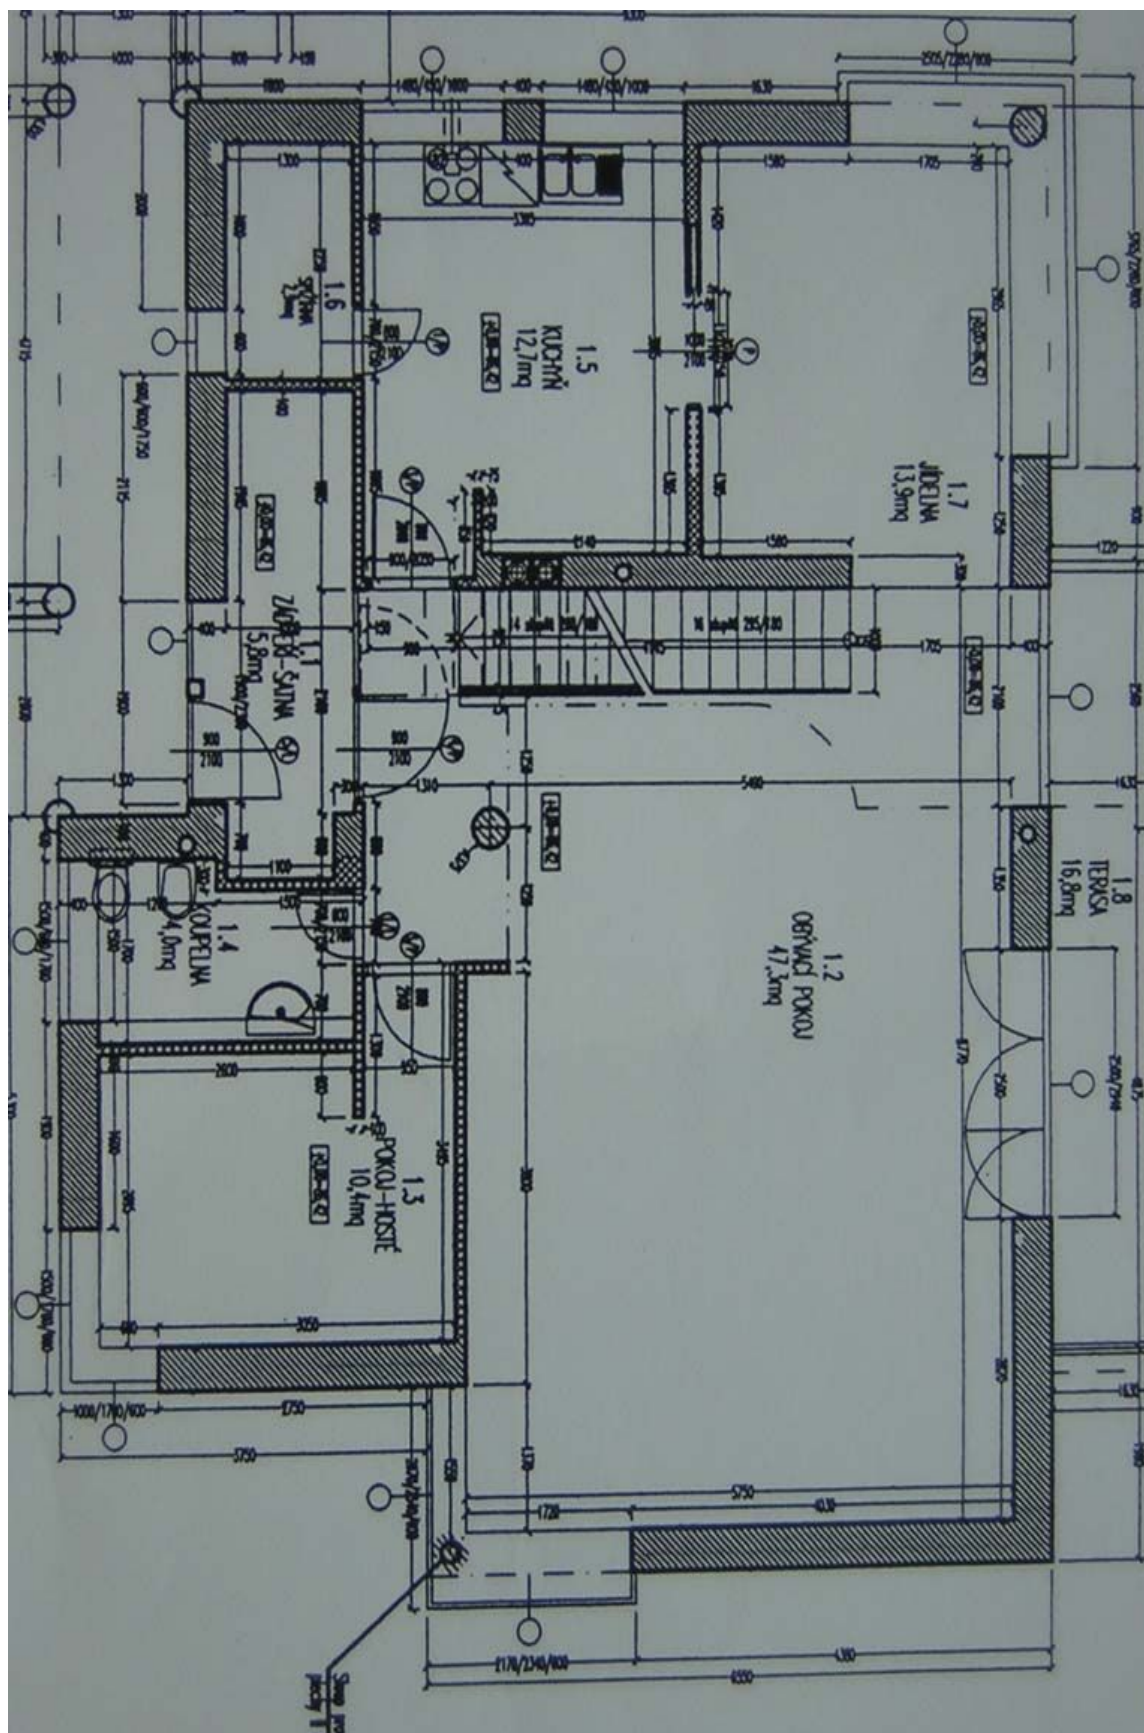

The main floor includes a spacious living room with dining area and terrace access, a fully fitted kitchen with a pantry, a guest bedroom / study, shower bathroom with toilet, and entrance hall. The upper floor offers, on two levels, a gallery, master bedroom with a bathroom (bath, bidet, toilet), two more bedrooms with a shared terrace, and a family bathroom (bath, toilet). The garden level features two bedrooms, shower bathroom, boiler / laundry room, storage rooms and garden access.

House Six-bedroom (7+1)

Rented

315 m², Prague 5, Smíchov, U Starého židovského hřbitova

House Six-bedroom (7+1)

Rented

315 m², Prague 5, Smíchov, U Starého židovského hřbitova

House Six-bedroom (7+1)

Rented

315 m², Prague 5, Smíchov, U Starého židovského hřbitova

House Six-bedroom (7+1)

Rented

315 m², Prague 5, Smíchov, U Starého židovského hřbitova