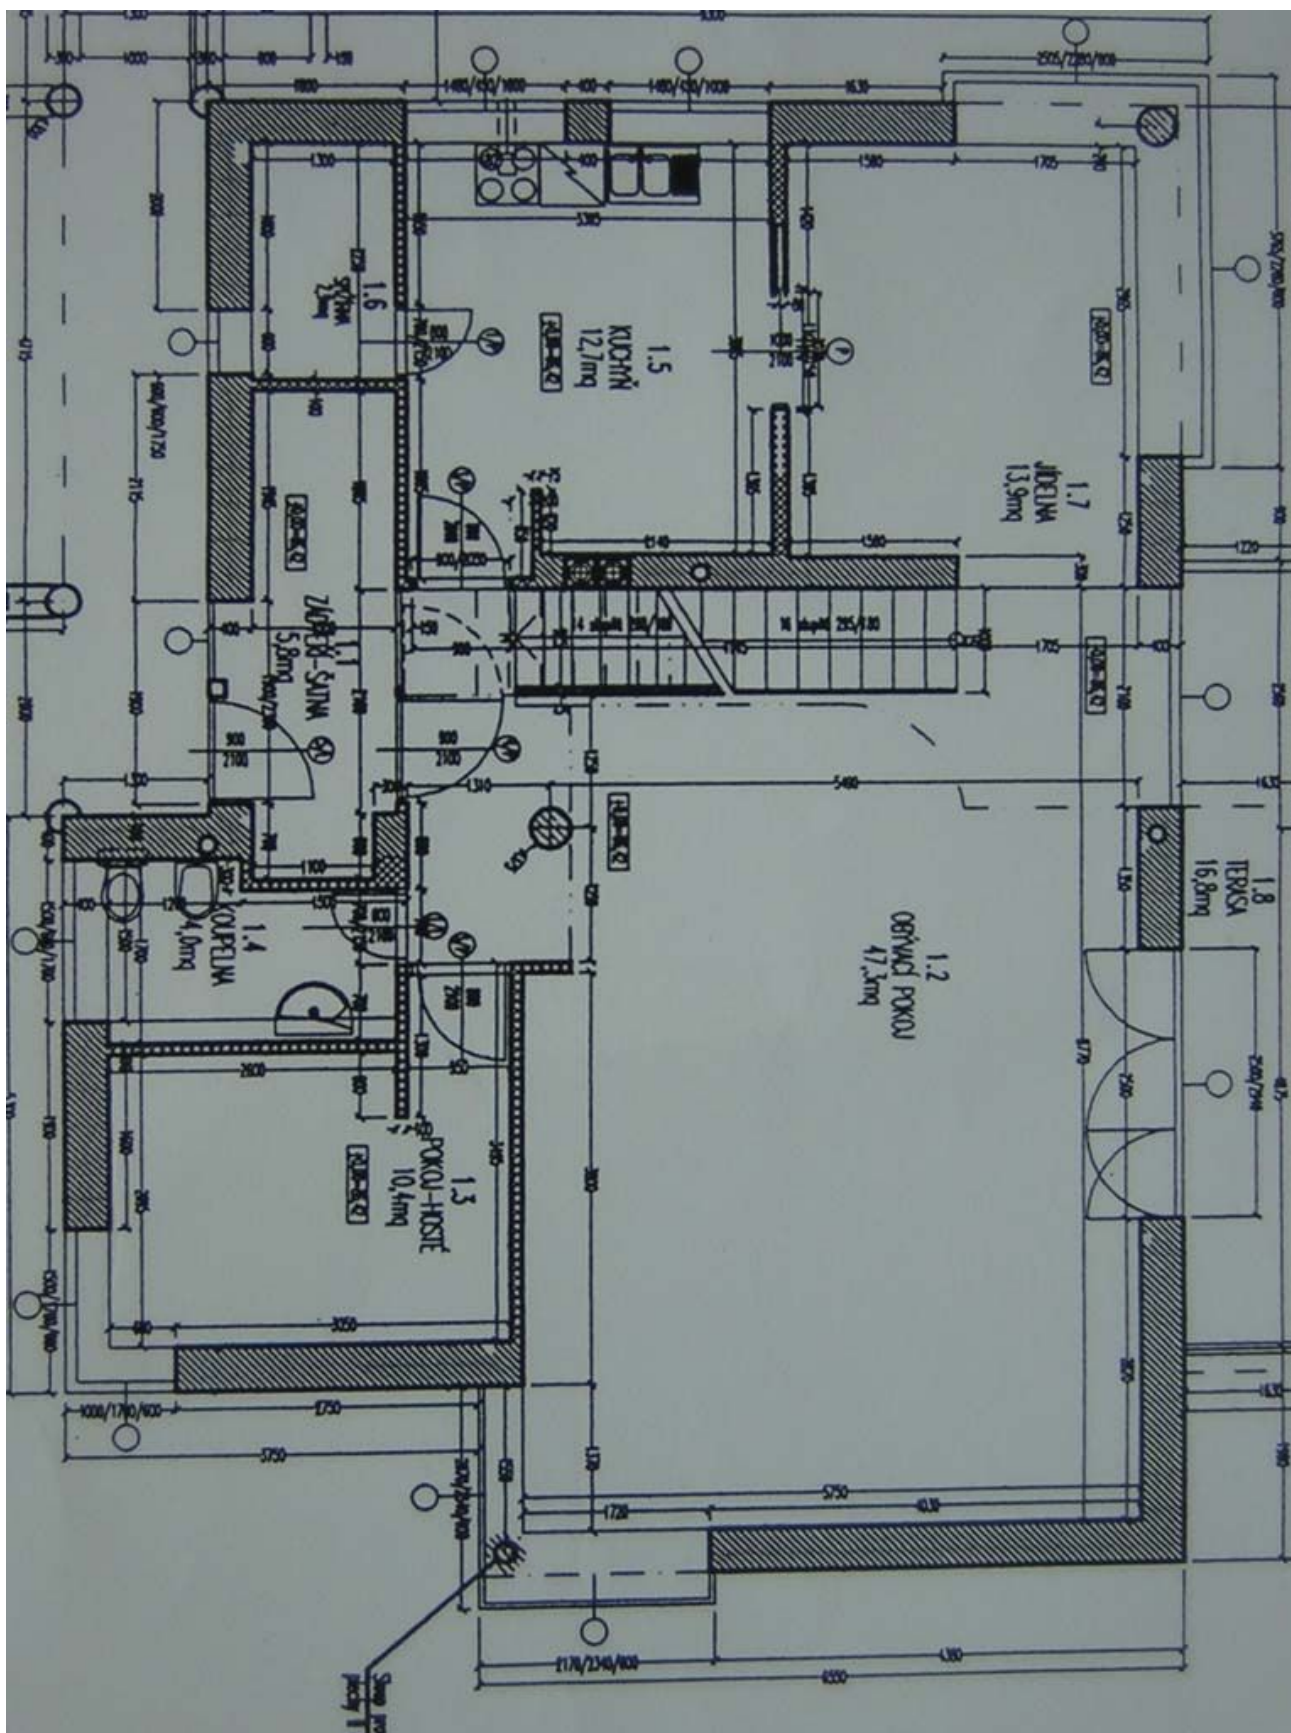

The main floor includes a spacious living room with dining area and terrace access, a fully fitted kitchen with a pantry, a guest bedroom / study, shower bathroom with toilet, and entrance hall. The upper floor offers, on two levels, a gallery, master bedroom with a bathroom (bath, bidet, toilet), two more bedrooms with a shared terrace, and a family bathroom (bath, toilet). The garden level features two bedrooms, shower bathroom, boiler / laundry room, storage rooms and garden access.

House Six-bedroom (7+1)

Rented

315 m², Prague 5, Smíchov, U Starého židovského hřbitova

House Six-bedroom (7+1)

Rented

315 m², Prague 5, Smíchov, U Starého židovského hřbitova

House Six-bedroom (7+1)

Rented

315 m², Prague 5, Smíchov, U Starého židovského hřbitova

House Six-bedroom (7+1)

Rented

315 m², Prague 5, Smíchov, U Starého židovského hřbitova