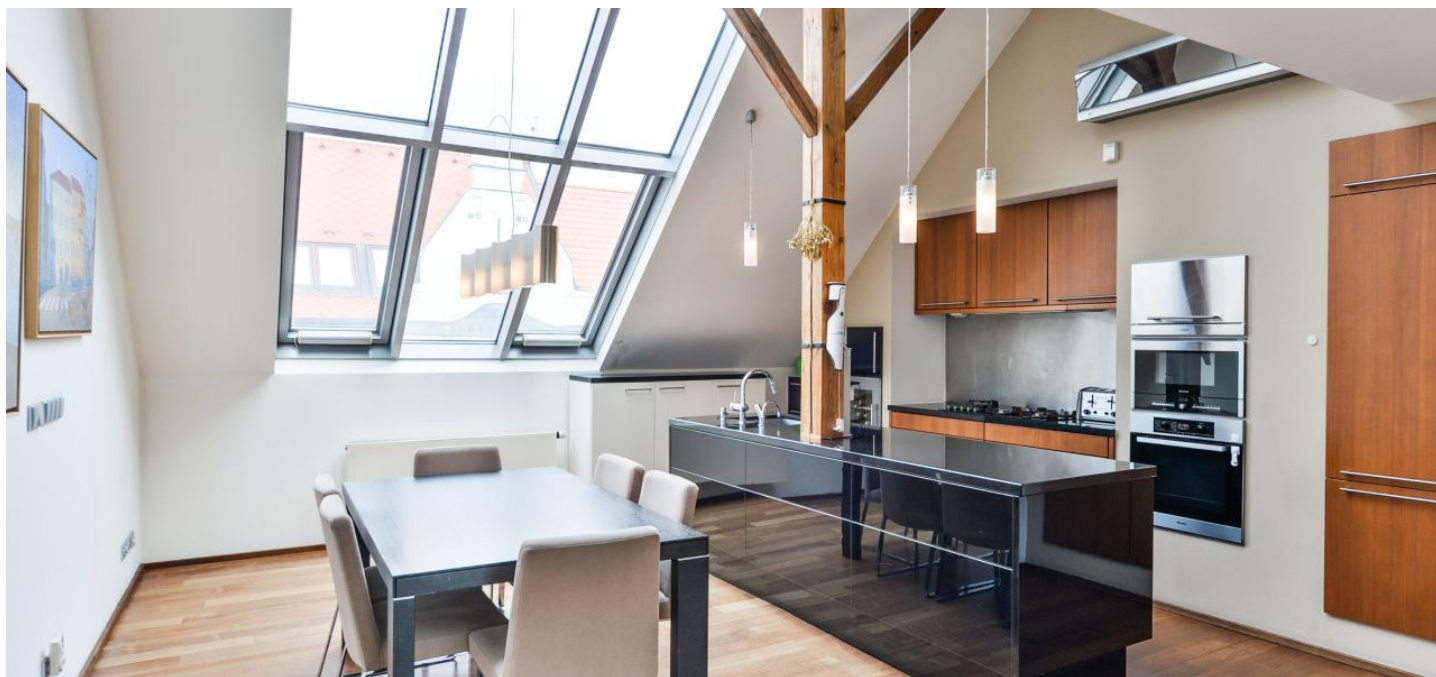

Apartment Three-bedroom (4+kk)

Rented

197 m², Prague 1, Staré Město, Bílkova