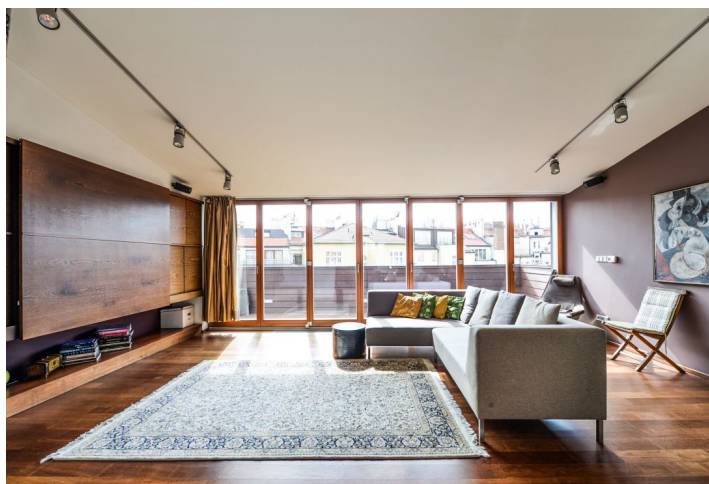

Apartment Three-bedroom (4+kk)

Rented

197 m², Prague 1, Staré Město, Bílkova