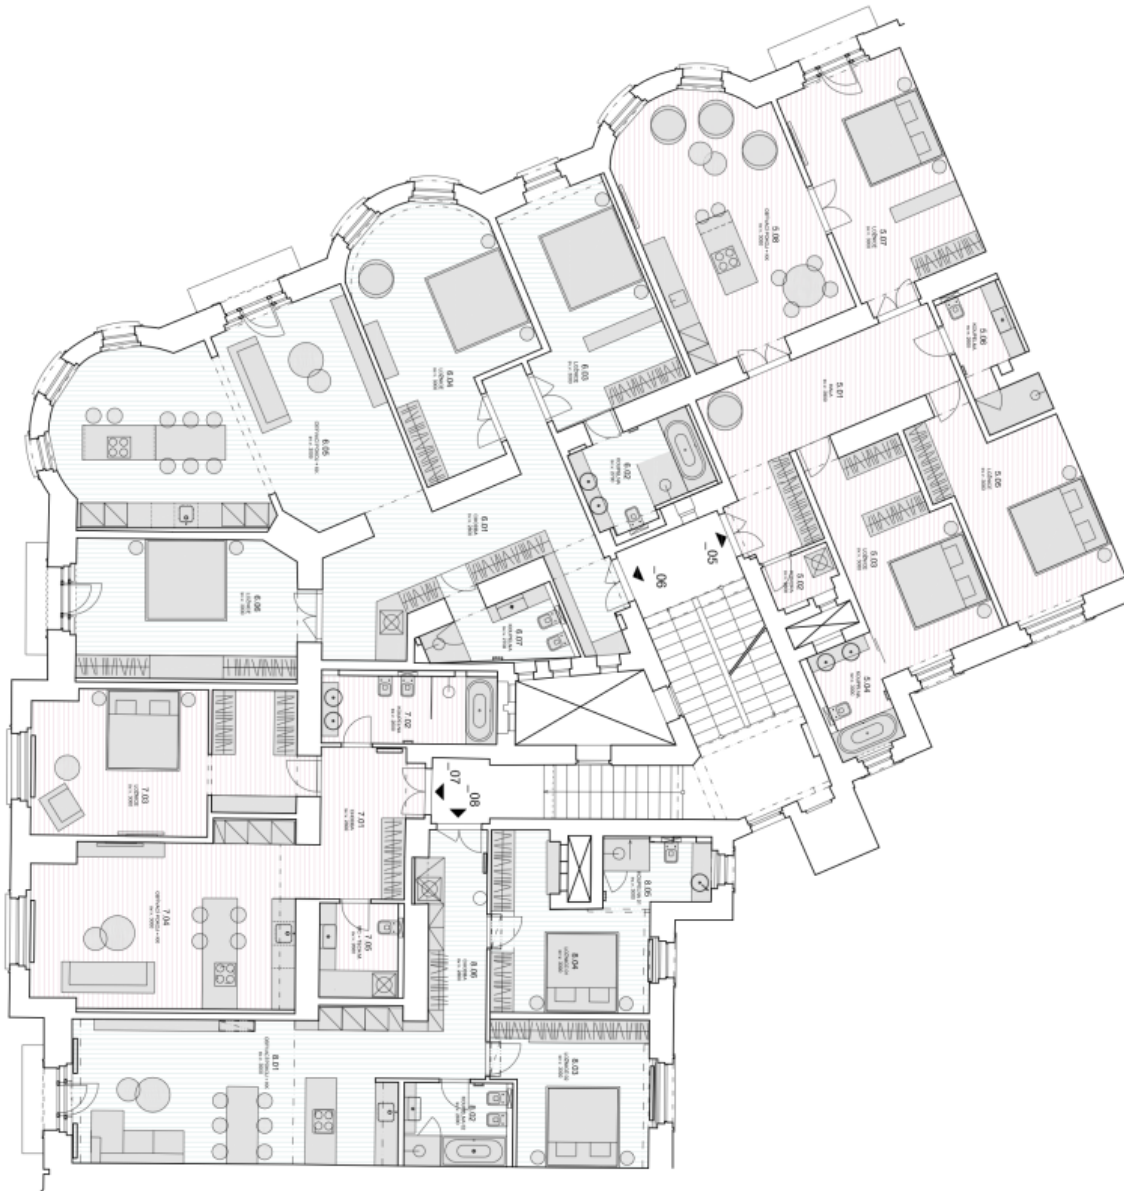

Apartment Three-bedroom (4+kk)

163 m², Prague 3, Vinohrady, Laubova

Rented

Byt 05_4+kk

Č.Ú.	MEŠTANSTVO	PLŮCHOVÁ PŮDA
5.01	HAHA	218
5.02	KOŘPŠTANŮV	24
5.03	LIŽNICE	201
5.04	KOŘPŠTANŮV	54
5.05	LIŽNICE	209
5.06	KOŘPŠTANŮV	64
5.07	LIŽNICE	210
5.08	LIŽNICE	245
CELKEM		1563

Byt 06_4+kk

Byt 07_2+kk

Byt 08_3+kk