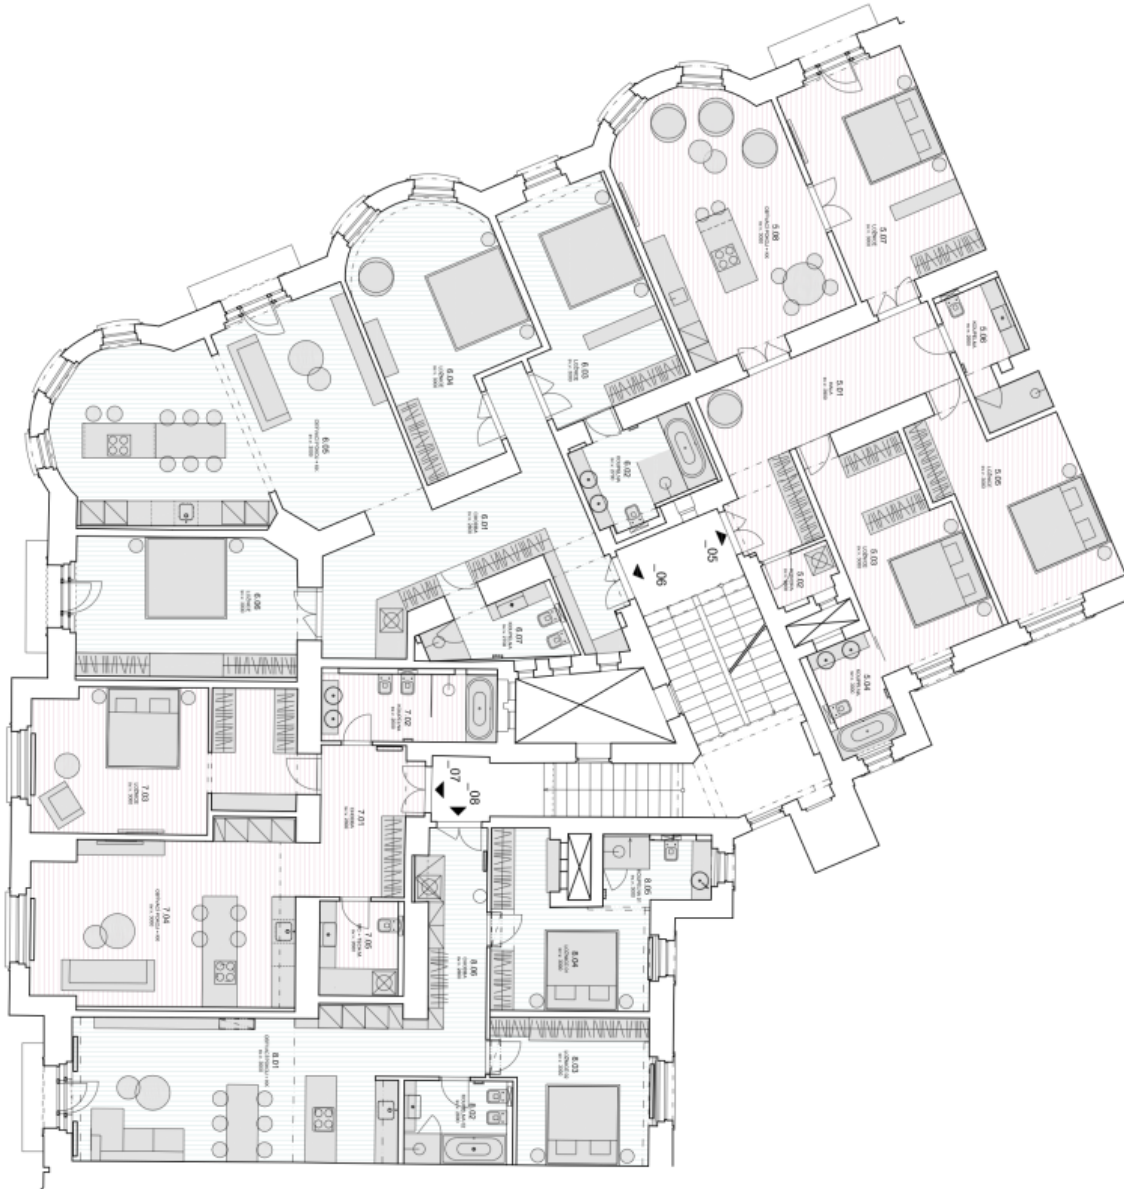

The interior of this corner apartment includes a spacious living room with a fully fitted open plan kitchen and dining area with access to the balcony, a master bedroom with a walk-in closet and a fully equipped en-suite bathroom with a tub, shower, and toilet, two bedrooms (one with a balcony), a bathroom with a shower, toilet, and bidet, and an entry hall.

\* Area of the unit according to the Civil Code. The area consists of the sum total area of the entire unit bounded by perimeter walls.