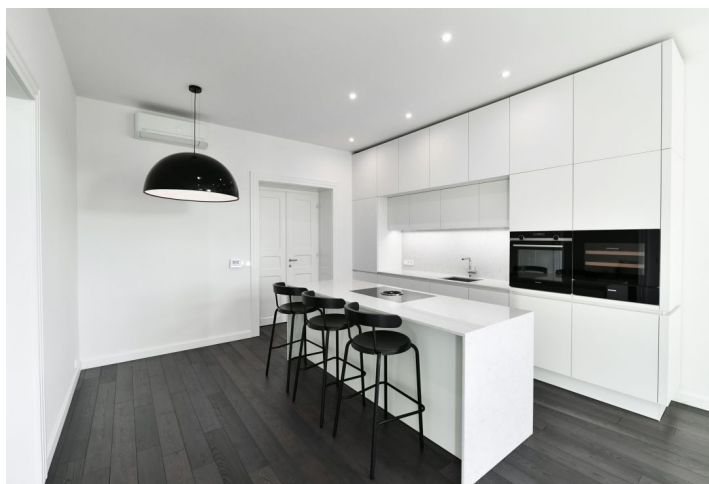

Apartment Three-bedroom (4+kk)

Rented

135 m², Praha 3, Vinohrady, Laubova