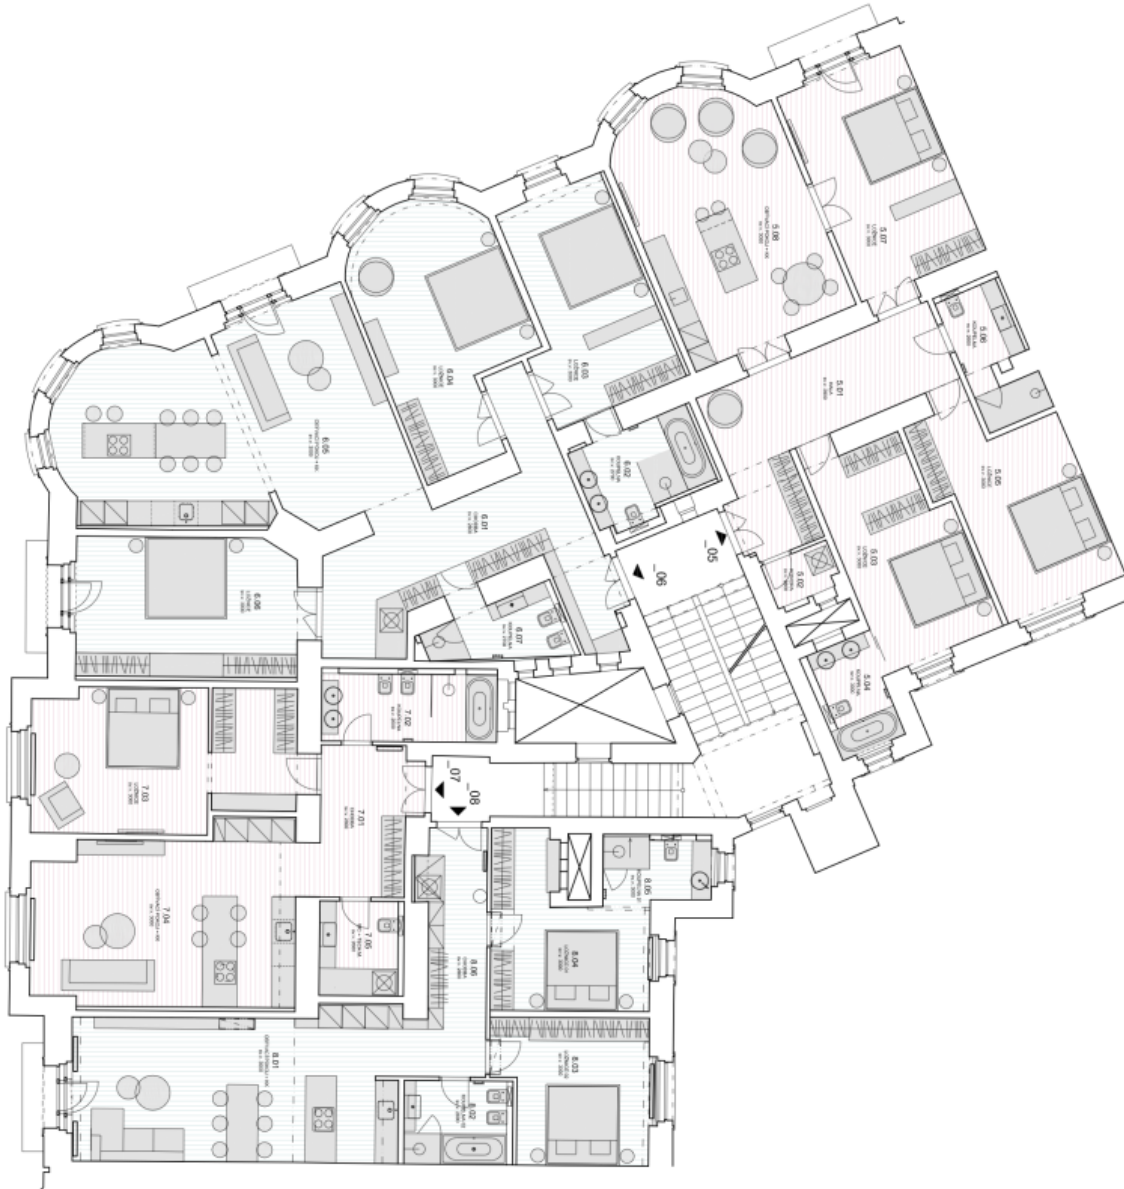

Apartment Three-bedroom (4+kk)

135 m², Praha 3, Vinohrady, Laubova

Rented

Byt 05_4+kk

Č.Ú.	MEŠTANSTVO	PLACHA M²
5.01	VIŠŤA	218
5.02	KOŘPŠŤANŮV	24
5.03	LIŽNICE	201
5.04	KOŘPŠŤANŮV	54
5.05	LIŽNICE	209
5.06	KOŘPŠŤANŮV	64
5.07	LIŽNICE	210
5.08	LIŽNICE	245
5.09	LIŽNICE	250,3

Byt 06_4+kk

Byt 07_2+kk

Byt 08_3+kk