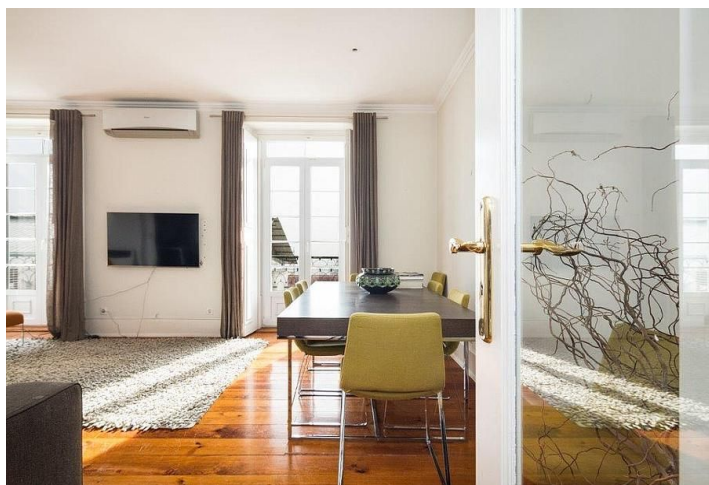

Total area	194 m ²
Parking	-
Cellar	-
PENB	G
Reference number	28866

Handsome three-bedroom apartment in the heart of Lisbon in the area of Chiado, famous for its cultural scene. The apartment boasts views of the Rio Tejo river.

This excellent apartment has **three bedrooms** (one of which is a suite), a living room with a dining area, a separate eat-in kitchen, and **three bathrooms**. The apartment faces the south, ensuring good sun exposure. Features include double glazed windows, **air-conditioning**, video doorman security service, outdoor parking, etc.