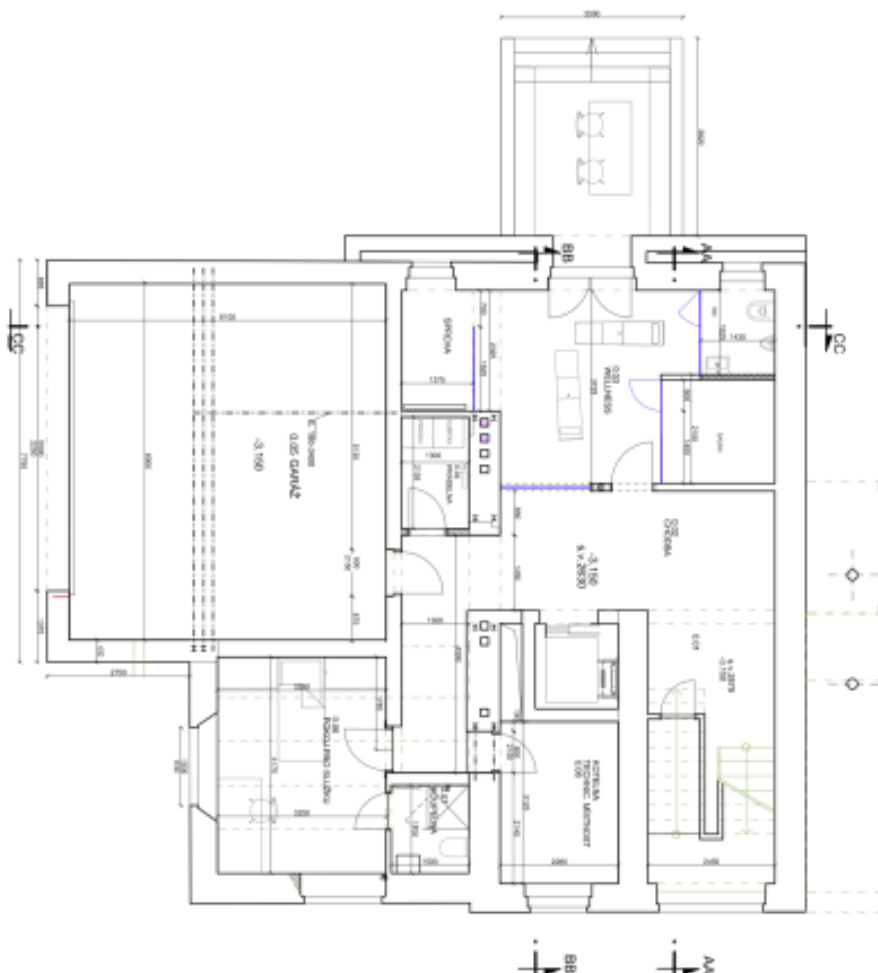

The main floor features a comfortable living room with a **fireplace**, dining area, fully fitted and equipped open plan kitchen, and **terrace**. There is an adjacent office, toilet, walk-in closet, and a spacious entrance hall. The first floor includes three bedrooms, an en-suite bathroom (w/ a shower); a bathroom with a bathtub, a walk-in closet, a **terrace**, and a large hall. The second floor offers two attic bedrooms, two en-suite bathrooms (w/ showers), and a hall. The semi-basement offers a wellness area with a **sauna**, shower, toilet, access to the terrace/garden, a guest bedroom with a bathroom (w/ a shower), a utility area, two storage rooms, and access to the garage.

House Six-bedroom (7+kk)

539 m², Praha 6, Dejvice

Rented

House Six-bedroom (7+kk)

539 m², Praha 6, Dejvice

Rented

House Six-bedroom (7+kk)

539 m², Praha 6, Dejvice