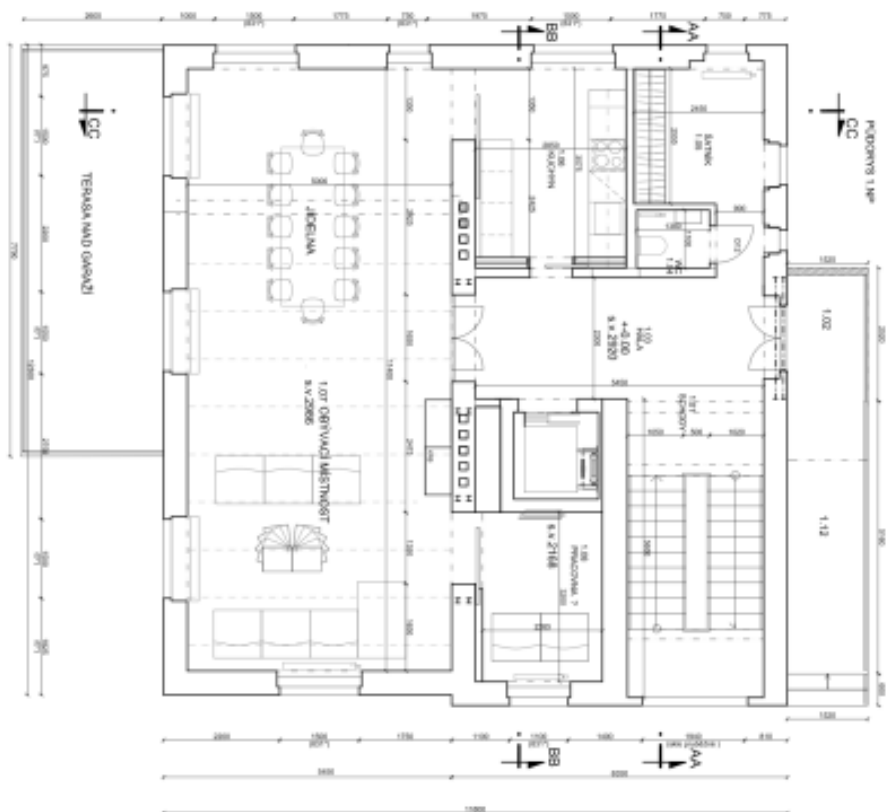

House Six-bedroom (7+kk)

Rented

539 m², Praha 6, Dejvice

House Six-bedroom (7+kk)

Rented

539 m², Praha 6, Dejvice

Total area	539 m ²
Plot	878 m ²
Foot print	168 m ²
Garden	710 m ²
Floor area	510 m ²
Balcony	9 m ²
Terrace	20 m ²
Parking	Double garage and parking on the plot.
Garage	Yes
Cellar	Yes
Service price	Monthly deposit for utilities and garden maintenance CZK 10,500. Electricity and gas are paid separately.
PENB	G
Reference number	29642
Available from	Immediately

The main floor features a comfortable living room with a **fireplace**, dining area, fully fitted and equipped open plan kitchen, and **terrace**. There is an adjacent office, toilet, walk-in closet, and a spacious entrance hall. The first floor includes three bedrooms, an en-suite bathroom (w/ a shower); a bathroom with a bathtub, a walk-in closet, a **terrace**, and a large hall. The second floor offers two attic bedrooms, two en-suite bathrooms (w/ showers), and a hall. The semi-basement offers a wellness area with a **sauna**, shower, toilet, access to the terrace/garden, a guest bedroom with a bathroom (w/ a shower), a utility area, two storage rooms, and access to the garage.

House Six-bedroom (7+kk)

539 m², Praha 6, Dejvice

Rented

House Six-bedroom (7+kk)

539 m², Praha 6, Dejvice

Rented

House Six-bedroom (7+kk)

539 m², Praha 6, Dejvice