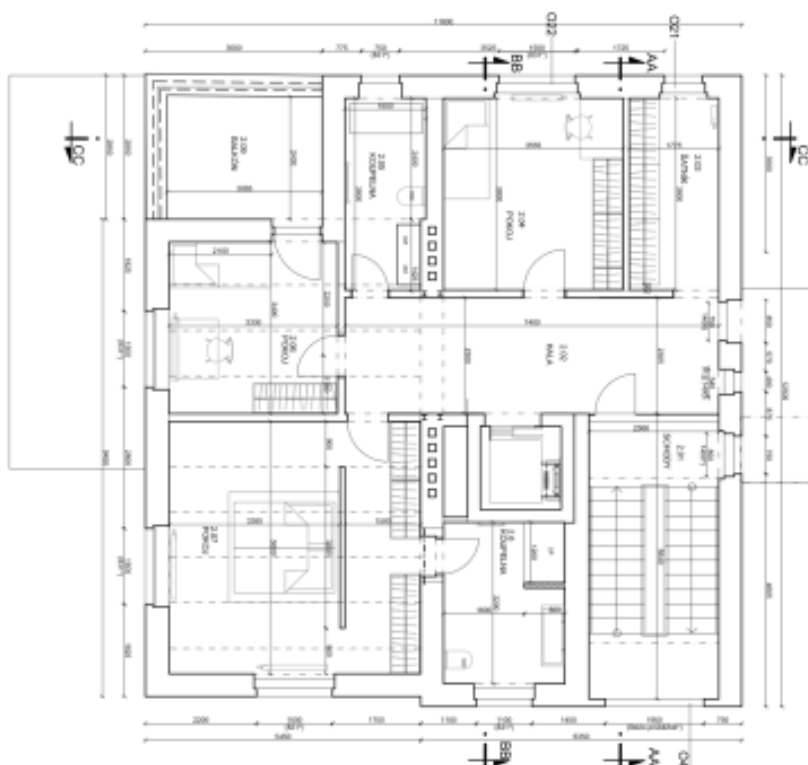

House Six-bedroom (7+kk)

539 m², Praha 6, Dejvice

Rented