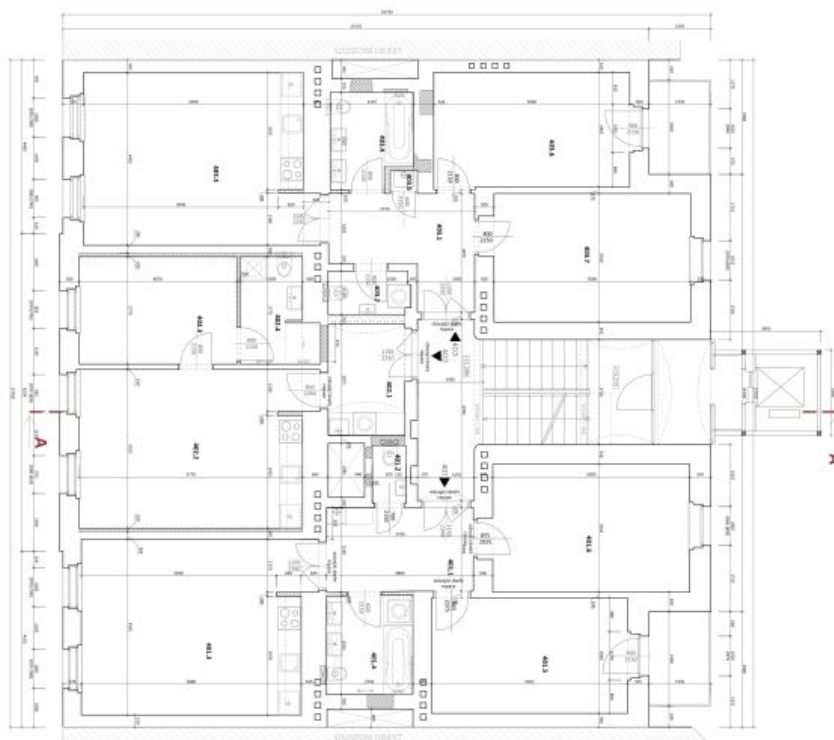

Apartment Two-bedroom (3+kk)

74 m², Praha 3, Vinohrady, Nitranská

Rented