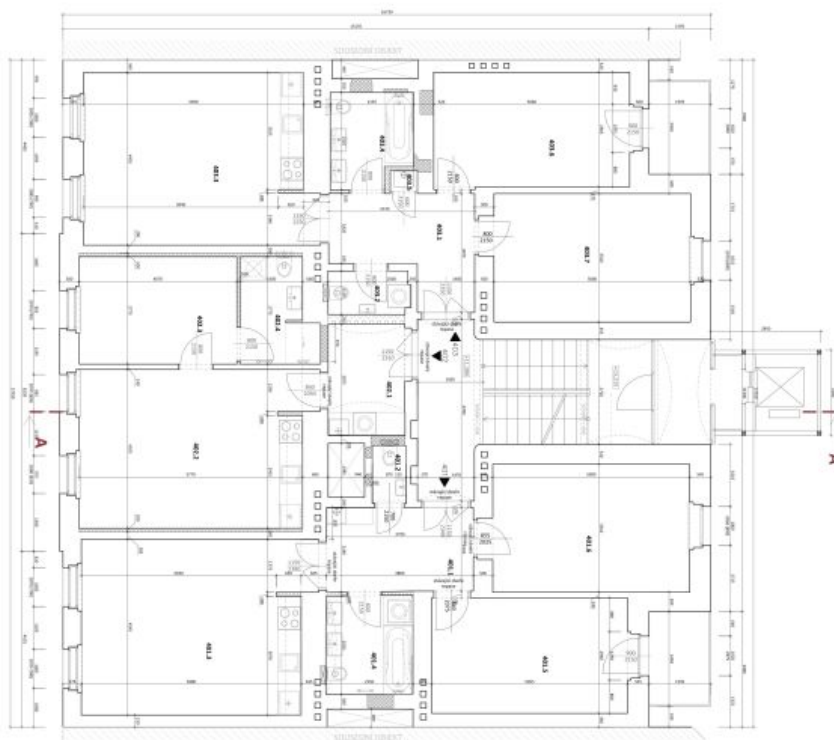

Apartment Two-bedroom (3+kk)

74 m², Prague 3, Vinohrady, Nitranská

Rented