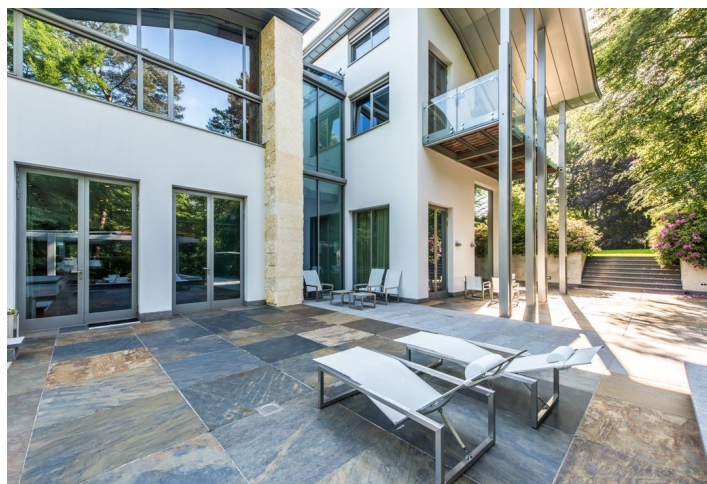

House Seven-bedroom (8+1)

Ask for price

2 163 m², Amsterdam, Noord-Holland, Biltseweg 7