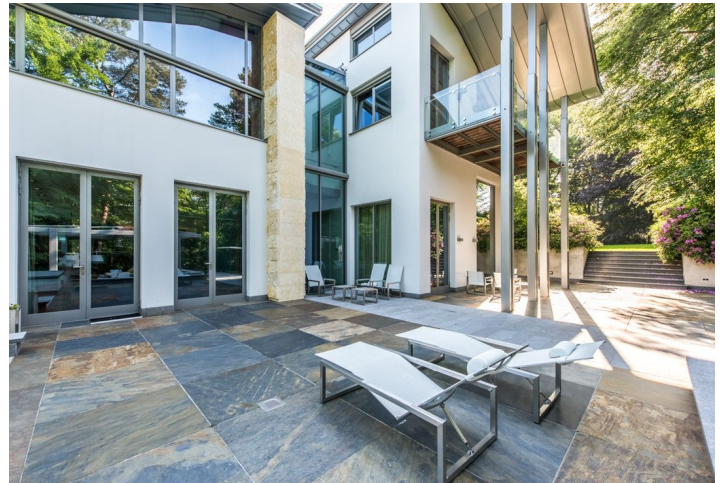

House Seven-bedroom (8+1)

Ask for price

2 163 m², Amsterdam, Noord-Holland, Biltseweg 7