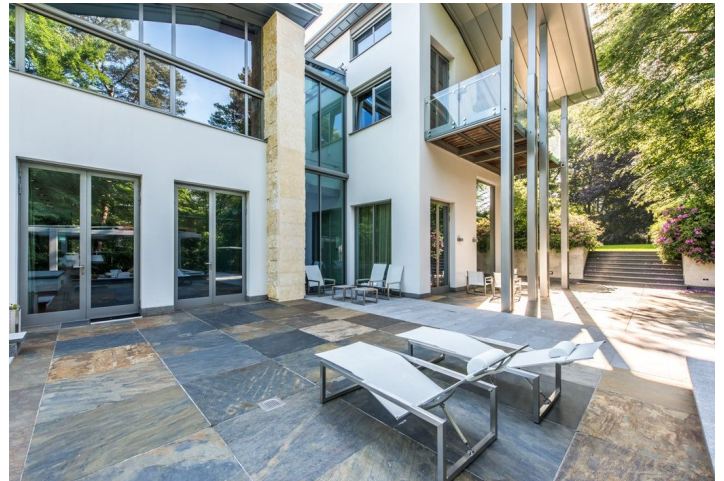

House Seven-bedroom (8+1)

Ask for price

2 163 m², Amsterdam, Noord-Holland, Biltseweg 7