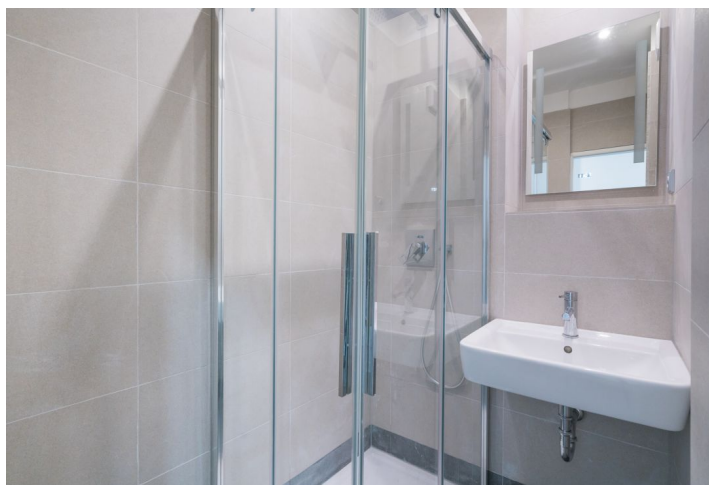

Apartment Studio (1+1)

50 m², Brno-město, Brno - Královo Pole, Botanická

Ask for price