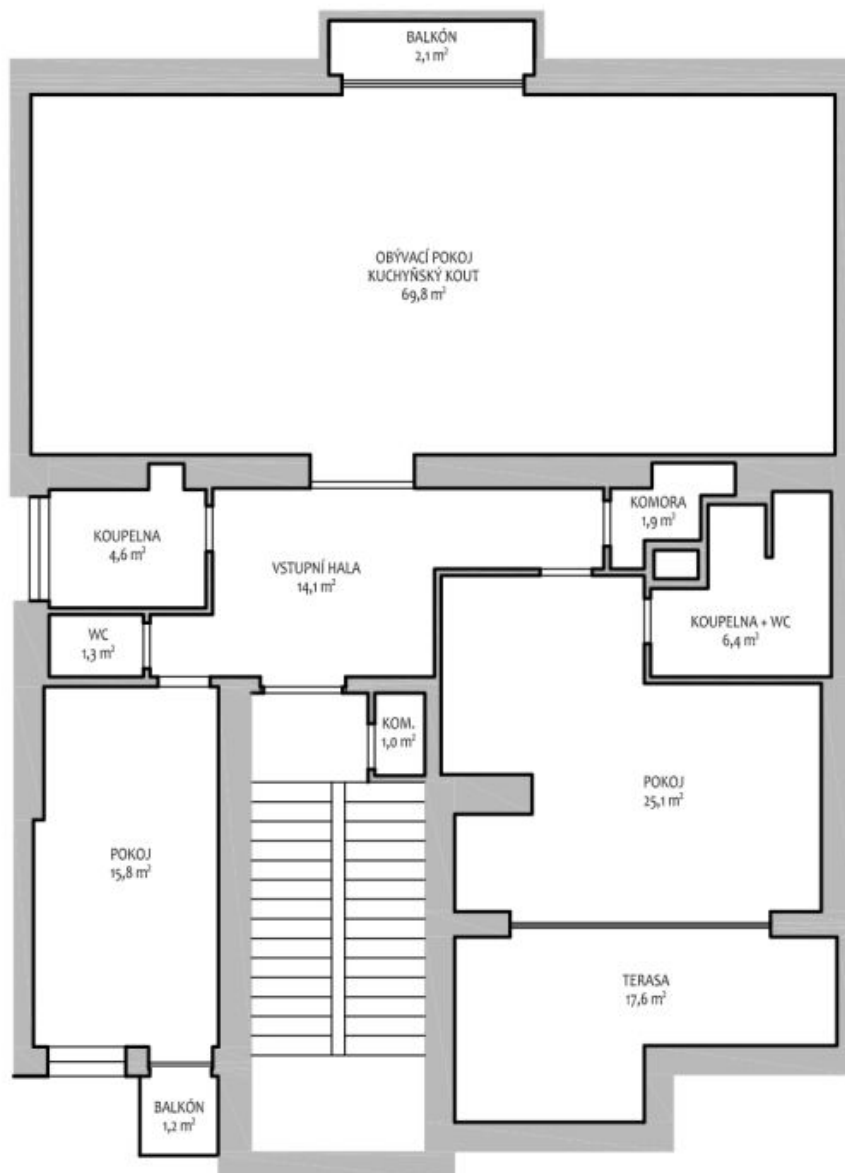

This 4-bedroom 3-bathroom duplex flat boasting two terraces and two balconies is located on the 4th and 5th floor of an Art Nouveau building with a lift, close to a park Kaizlovy sady with an excellent accessibility to the center (metro station 500 m, tram stop 250 m).

The lower level of the apartment offers a spacious bright living room (double height ceiling and large-format windows) with a kitchen area and a balcony access, 2 bedrooms (master bedroom has a walk-in closet, en-suite bathroom, and a terrace, second bedroom has a balcony), second bathroom, a utility room and a laundry room. The upper floor consists of 2 bedrooms, a **bathroom with a sauna and a large terrace** with preparation for a jacuzzi. The terrace is accessible from both bedrooms.

Interior 211.6 m², terrace 30.3 m² and 17.6 m², balcony 2.1 m² and 1.2 m².

* Area of the unit according to the Civil Code. The area consists of the sum total area of the entire unit bounded by perimeter walls.

Apartment Four-bedroom (5+kk)

Rented

212 m², Praha 8, Karlín, Na Střelnici

Apartment Four-bedroom (5+kk)

212 m², Praha 8, Karlín, Na Střelnici

Rented