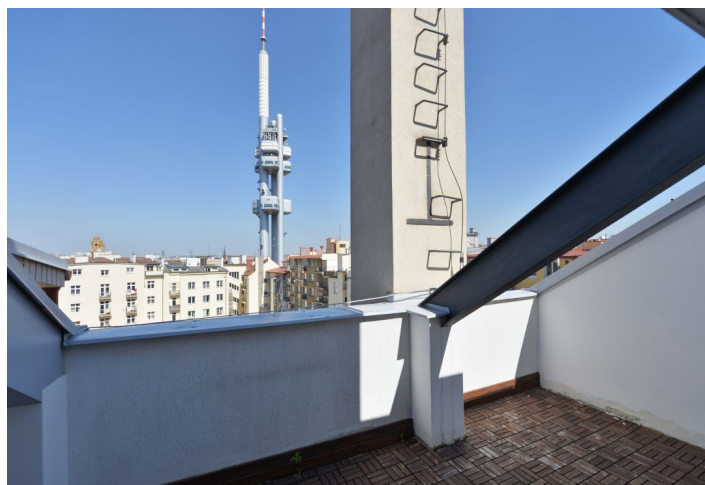

Apartment Three-bedroom (4+kk)

Rented

140 m², Prague 3, Vinohrady, náměstí Jiřího z Poděbrad