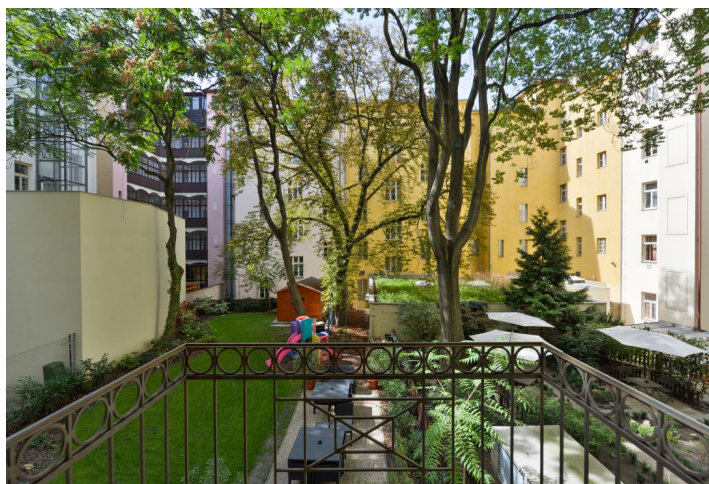

## Apartment Studio (1+kk)

35 m<sup>2</sup>, Prague 2, Nové Město, Legerova

Rented

Total area	35 m <sup>2</sup>
Parking	-
Cellar	-
PENB	G
Reference number	30340
Available from	Immediately

Fully furnished, quiet studio apartment with a balcony, on the first floor of a renovated residential building with a lift and a courtyard garden with seating. Located on a busy street just moments from I.P.Pavlova metro station, with full amenities within easy reach. Within walking distance of the city center.

The interior features a living room / bedroom with a fully fitted open kitchen and balcony access, bathroom with a walk-in shower, bidet and toilet, and entrance hall. The flat is facing the quiet courtyard garden.