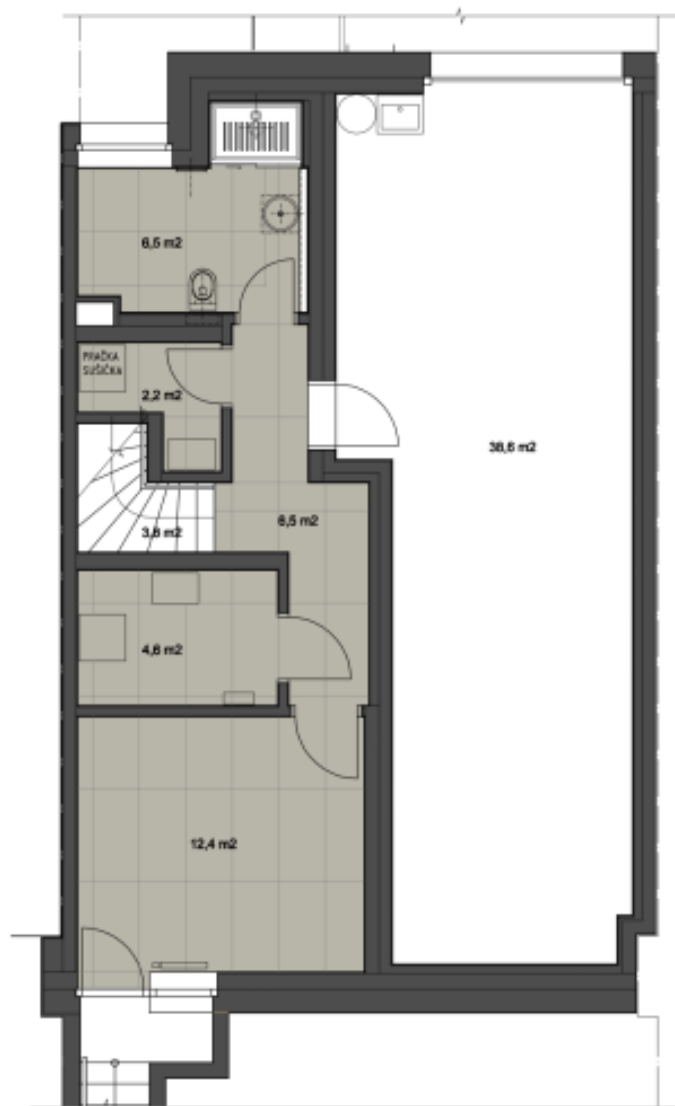

House Five-bedroom (6+kk)

Rented

214 m², Prague 6, Dejvice, V Šáreckém údolí

House Five-bedroom (6+kk)

Rented214 m², Prague 6, Dejvice, V Šáreckém údolí

Plot	210 m ²
Foot print	95 m ²
Garden	115 m ²
Parking	Double garage.
Garage	Yes
Cellar	Yes
PENB	A
Reference number	30482
Available from	Immediately

The ground floor offers a comfortable living room with a dining area, a fully fitted open plan kitchen and direct access to the **terrace** and **garden**, a guest bedroom (or study) with a **clothes closet** and a separate toilet. The first floor includes a master bedroom with an en-suite bathroom (shower, bidet, toilet), two more bedrooms with a shared **balcony**, a family bathroom (walk-in shower, toilet), and a **walk-in closet**. There is a basement floor with a wellness room with garden access, storage, and a utility room.

House Five-bedroom (6+kk)

214 m², Prague 6, Dejvice, V Šáreckém údolí

Rented

House Five-bedroom (6+kk)

214 m², Prague 6, Dejvice, V Šáreckém údolí

Rented

House Five-bedroom (6+kk)

214 m², Prague 6, Dejvice, V Šáreckém údolí