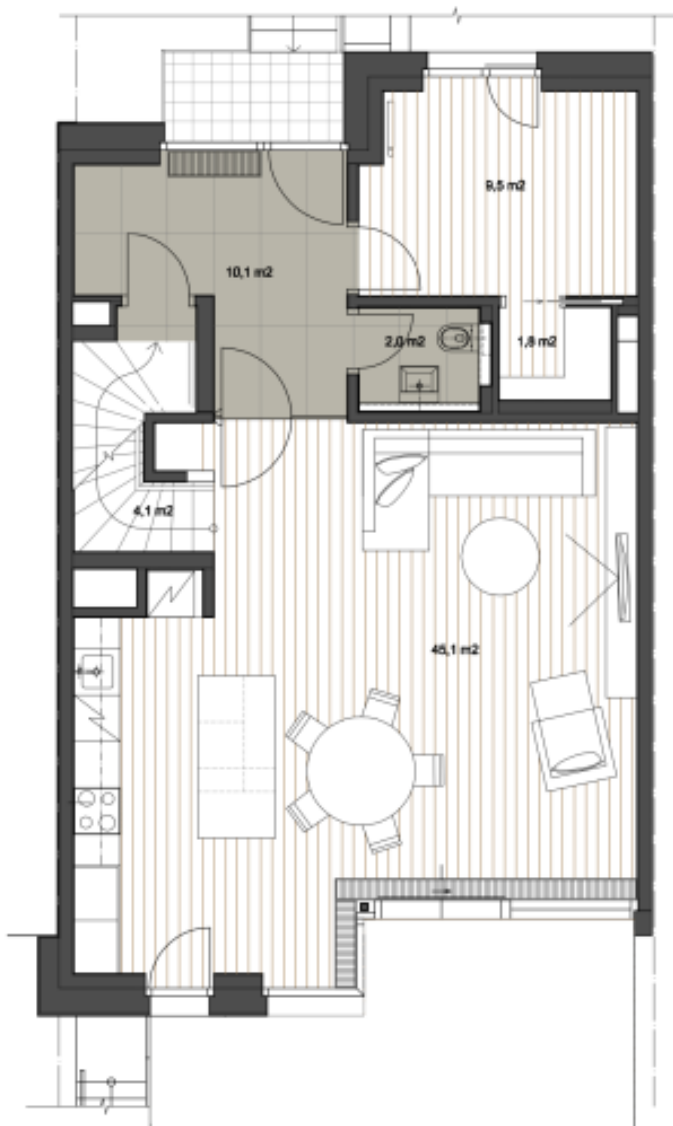

House Five-bedroom (6+kk)

Rented

214 m², Prague 6, Dejvice, V Šáreckém údolí

House Five-bedroom (6+kk)

Rented214 m², Prague 6, Dejvice, V Šáreckém údolí

Plot	210 m ²
Foot print	95 m ²
Garden	115 m ²
Parking	Double garage.
Garage	Yes
Cellar	Yes
PENB	A
Reference number	30482
Available from	Immediately

The ground floor offers a comfortable living room with a dining area, a fully fitted open plan kitchen and direct access to the **terrace** and **garden**, a guest bedroom (or study) with a **clothes closet** and a separate toilet. The first floor includes a master bedroom with an en-suite bathroom (shower, bidet, toilet), two more bedrooms with a shared **balcony**, a family bathroom (walk-in shower, toilet), and a **walk-in closet**. There is a basement floor with a wellness room with garden access, storage, and a utility room.

House Five-bedroom (6+kk)

214 m², Prague 6, Dejvice, V Šáreckém údolí

Rented

House Five-bedroom (6+kk)

214 m², Prague 6, Dejvice, V Šáreckém údolí

Rented

House Five-bedroom (6+kk)

214 m², Prague 6, Dejvice, V Šáreckém údolí