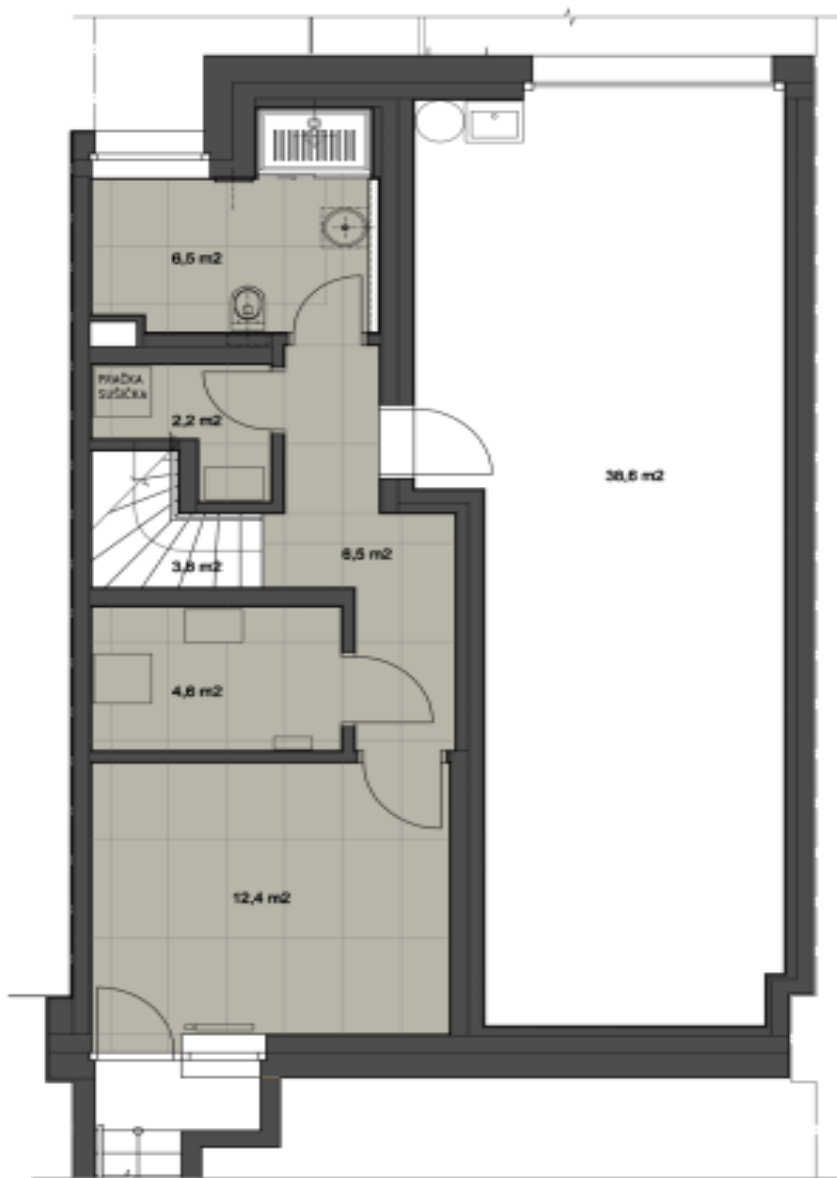

House Five-bedroom (6+kk)

Rented

214 m², Prague 6, Dejvice, V Šáreckém údolí

House Five-bedroom (6+kk)

Rented214 m², Prague 6, Dejvice, V Šáreckém údolí

Plot	210 m ²
Foot print	95 m ²
Garden	115 m ²
Parking	Double garage.
Garage	Yes
Cellar	Yes
PENB	A
Reference number	30482
Available from	Immediately

The ground floor offers a comfortable living room with a dining area, a fully fitted open plan kitchen and direct access to the **terrace** and **garden**, a guest bedroom (or study) with a **clothes closet** and a separate toilet. The first floor includes a master bedroom with an en-suite bathroom (shower, bidet, toilet), two more bedrooms with a shared **balcony**, a family bathroom (walk-in shower, toilet), and a **walk-in closet**. There is a basement floor with a wellness room with garden access, storage, and a utility room.

House Five-bedroom (6+kk)

214 m², Prague 6, Dejvice, V Šáreckém údolí

Rented

House Five-bedroom (6+kk)

214 m², Prague 6, Dejvice, V Šáreckém údolí

Rented

House Five-bedroom (6+kk)

214 m², Prague 6, Dejvice, V Šáreckém údolí