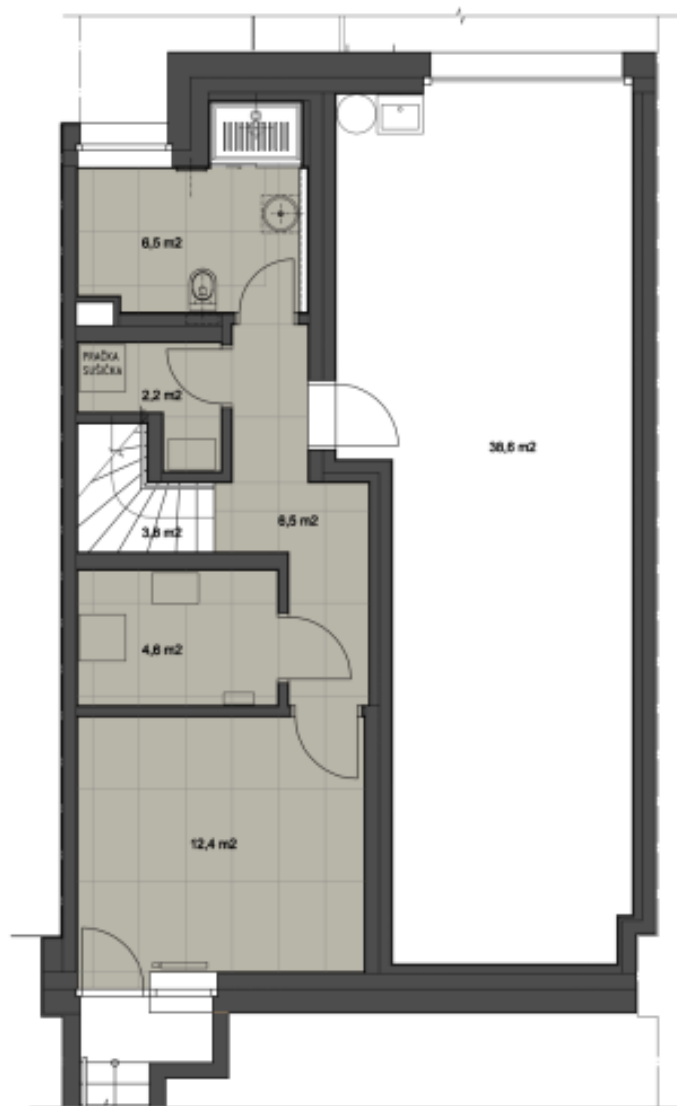

House Five-bedroom (6+kk)

Rented

214 m², Prague 6, Dejvice, V Šáreckém údolí

House Five-bedroom (6+kk)

Rented214 m², Prague 6, Dejvice, V Šáreckém údolí

Plot	210 m ²
Foot print	95 m ²
Garden	115 m ²
Parking	Double garage.
Garage	Yes
Cellar	Yes
PENB	A
Reference number	30482
Available from	Immediately

The ground floor offers a comfortable living room with a dining area, a fully fitted open plan kitchen and direct access to the **terrace** and **garden**, a guest bedroom (or study) with a **clothes closet** and a separate toilet. The first floor includes a master bedroom with an en-suite bathroom (shower, bidet, toilet), two more bedrooms with a shared **balcony**, a family bathroom (walk-in shower, toilet), and a **walk-in closet**. There is a basement floor with a wellness room with garden access, storage, and a utility room.

House Five-bedroom (6+kk)

214 m², Prague 6, Dejvice, V Šáreckém údolí

Rented

House Five-bedroom (6+kk)

214 m², Prague 6, Dejvice, V Šáreckém údolí

Rented

House Five-bedroom (6+kk)

214 m², Prague 6, Dejvice, V Šáreckém údolí