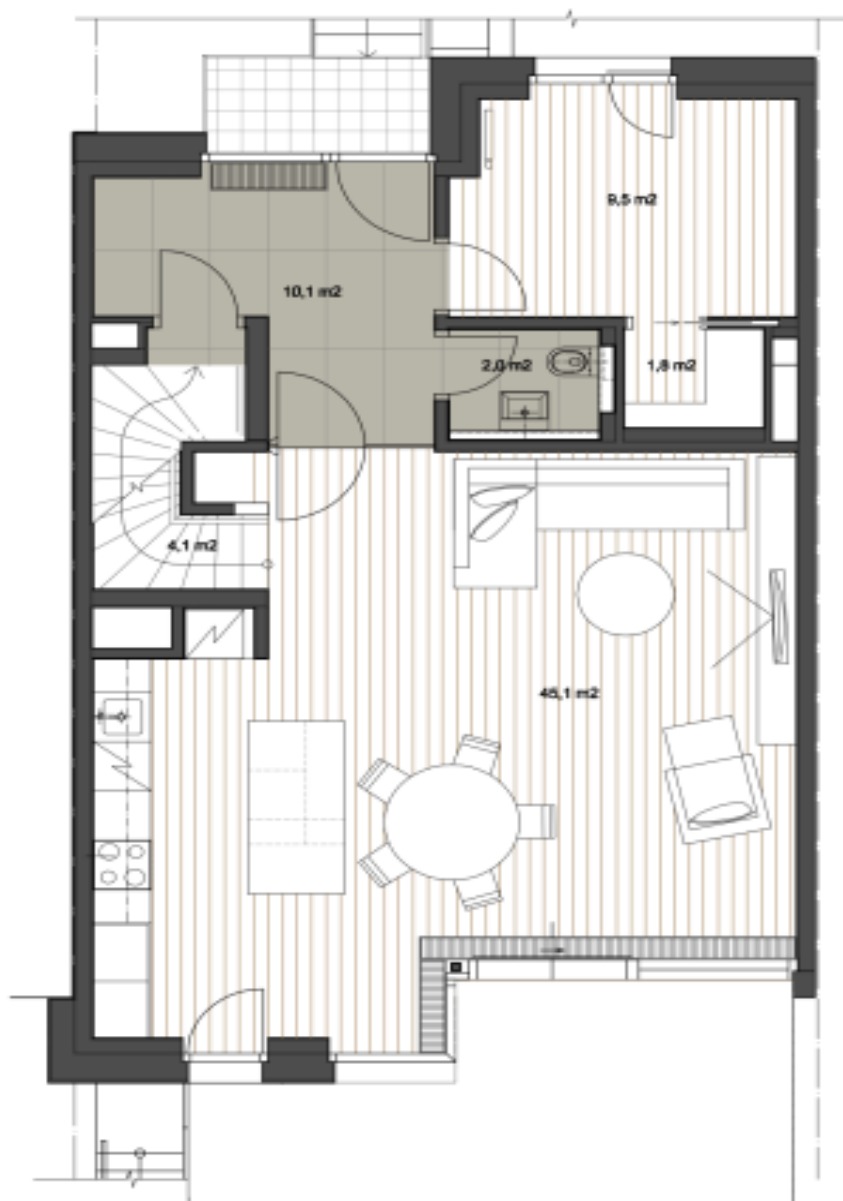

House Five-bedroom (6+kk)

Rented

214 m², Prague 6, Dejvice, V Šáreckém údolí

House Five-bedroom (6+kk)

Rented214 m², Prague 6, Dejvice, V Šáreckém údolí

Plot	210 m ²
Foot print	95 m ²
Garden	115 m ²
Parking	Double garage.
Garage	Yes
Cellar	Yes
PENB	A
Reference number	30482
Available from	Immediately

The ground floor offers a comfortable living room with a dining area, a fully fitted open plan kitchen and direct access to the **terrace** and **garden**, a guest bedroom (or study) with a **clothes closet** and a separate toilet. The first floor includes a master bedroom with an en-suite bathroom (shower, bidet, toilet), two more bedrooms with a shared **balcony**, a family bathroom (walk-in shower, toilet), and a **walk-in closet**. There is a basement floor with a wellness room with garden access, storage, and a utility room.

House Five-bedroom (6+kk)

214 m², Prague 6, Dejvice, V Šáreckém údolí

Rented

House Five-bedroom (6+kk)

214 m², Prague 6, Dejvice, V Šáreckém údolí

Rented

House Five-bedroom (6+kk)

214 m², Prague 6, Dejvice, V Šáreckém údolí