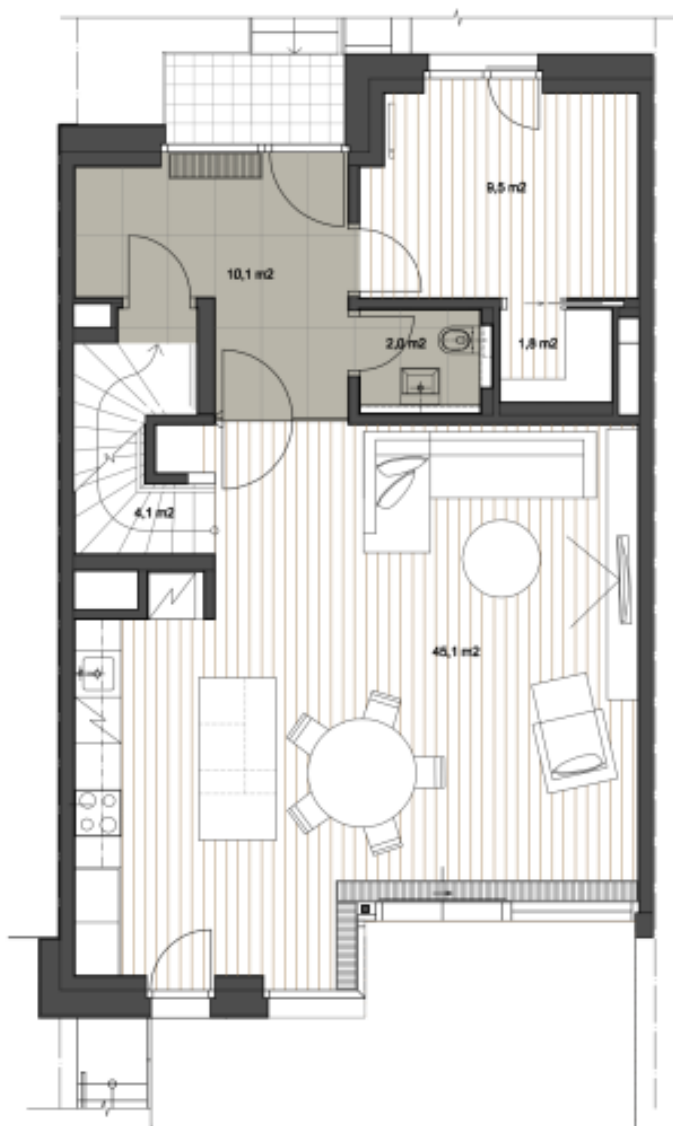

House Five-bedroom (6+kk)

Rented

214 m², Prague 6, Dejvice, V Šáreckém údolí

House Five-bedroom (6+kk)

Rented214 m², Prague 6, Dejvice, V Šáreckém údolí

Plot	210 m ²
Foot print	95 m ²
Garden	115 m ²
Parking	Double garage.
Garage	Yes
Cellar	Yes
PENB	A
Reference number	30482
Available from	Immediately

The ground floor offers a comfortable living room with a dining area, a fully fitted open plan kitchen and direct access to the **terrace** and **garden**, a guest bedroom (or study) with a **clothes closet** and a separate toilet. The first floor includes a master bedroom with an en-suite bathroom (shower, bidet, toilet), two more bedrooms with a shared **balcony**, a family bathroom (walk-in shower, toilet), and a **walk-in closet**. There is a basement floor with a wellness room with garden access, storage, and a utility room.

House Five-bedroom (6+kk)

214 m², Prague 6, Dejvice, V Šáreckém údolí

Rented

House Five-bedroom (6+kk)

214 m², Prague 6, Dejvice, V Šáreckém údolí

Rented

House Five-bedroom (6+kk)

214 m², Prague 6, Dejvice, V Šáreckém údolí