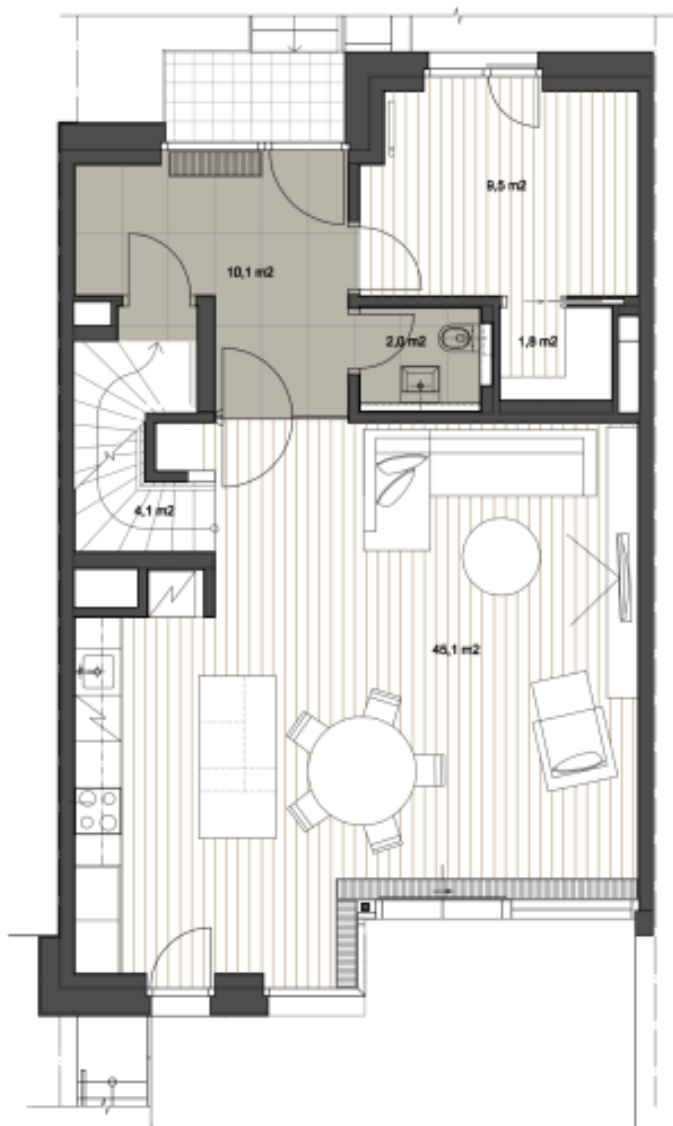

House Five-bedroom (6+kk)

Rented

214 m², Prague 6, Dejvice, V Šáreckém údolí

House Five-bedroom (6+kk)

Rented214 m², Prague 6, Dejvice, V Šáreckém údolí

Plot	210 m ²
Foot print	95 m ²
Garden	115 m ²
Parking	Double garage.
Garage	Yes
Cellar	Yes
PENB	A
Reference number	30482
Available from	Immediately

The ground floor offers a comfortable living room with a dining area, a fully fitted open plan kitchen and direct access to the **terrace** and **garden**, a guest bedroom (or study) with a **clothes closet** and a separate toilet. The first floor includes a master bedroom with an en-suite bathroom (shower, bidet, toilet), two more bedrooms with a shared **balcony**, a family bathroom (walk-in shower, toilet), and a **walk-in closet**. There is a basement floor with a wellness room with garden access, storage, and a utility room.

House Five-bedroom (6+kk)

214 m², Prague 6, Dejvice, V Šáreckém údolí

Rented

House Five-bedroom (6+kk)

214 m², Prague 6, Dejvice, V Šáreckém údolí

Rented

House Five-bedroom (6+kk)

214 m², Prague 6, Dejvice, V Šáreckém údolí