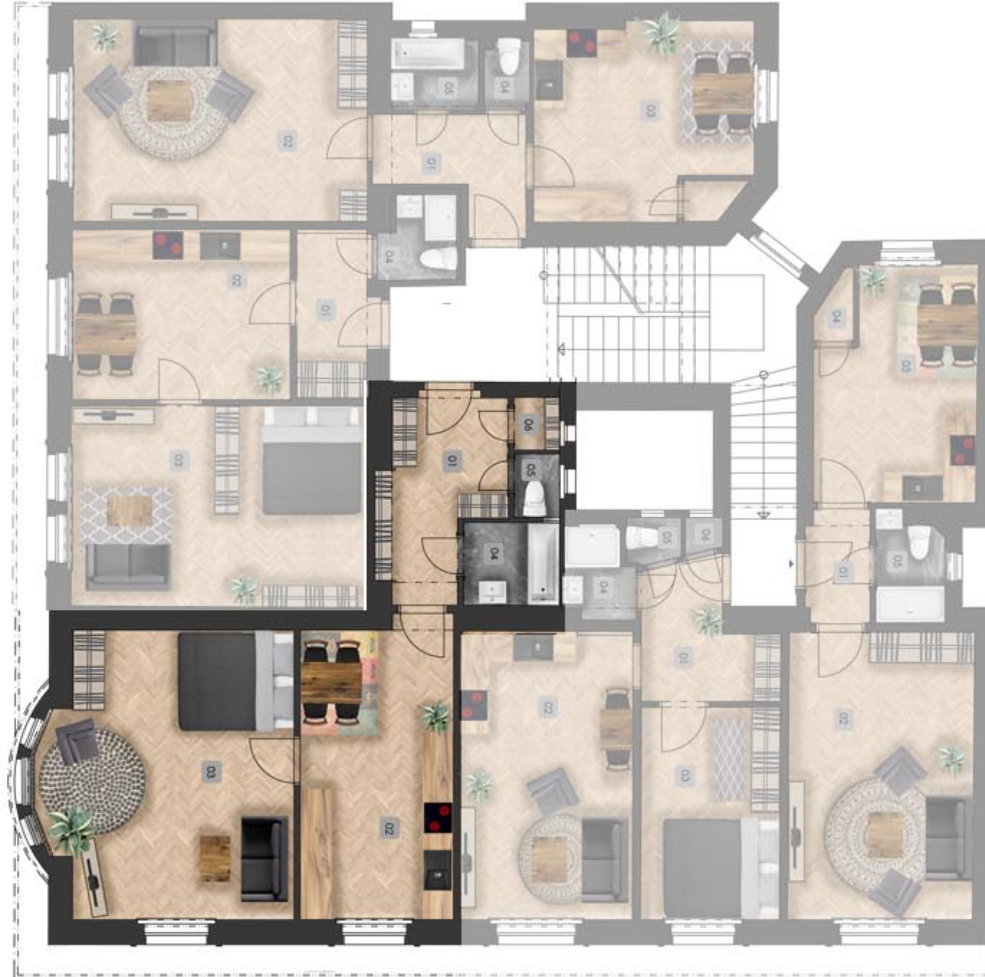

Apartment One-bedroom (2+kk)

59.8 m², Prague 4, Nusle, Čestmírova

Sold

5.podlaží **59,8 m²**

01	Chodba	7,8
02	Kuchyně	17,6
03	Obývací pokoj	26,8
04	Koupelna	3,1
05	WC	1,1
06	Komora	0,9

Apartment One-bedroom (2+kk)

59.8 m², Prague 4, Nusle, Čestmírova

Sold