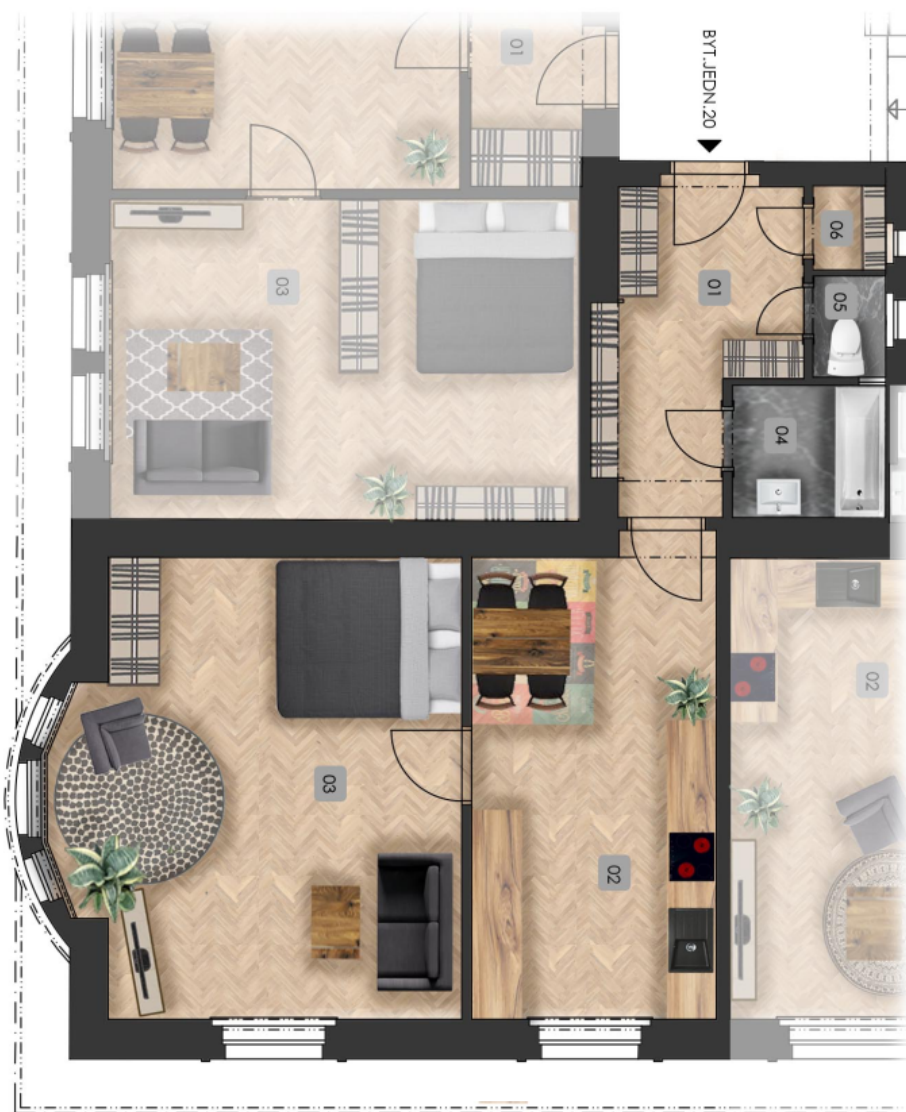

Apartment One-bedroom (2+kk)

59.8 m², Prague 4, Nusle, Čestmírova

Sold

Apartment One-bedroom (2+kk)

59.8 m², Prague 4, Nusle, Čestmírova

Sold

5.podlaží **59,8 m²**

01	Chodba	7,8
02	Kuchyně	17,6
03	Obývací pokoj	26,8
04	Koupelna	3,1
05	WC	1,1
06	Komora	0,9