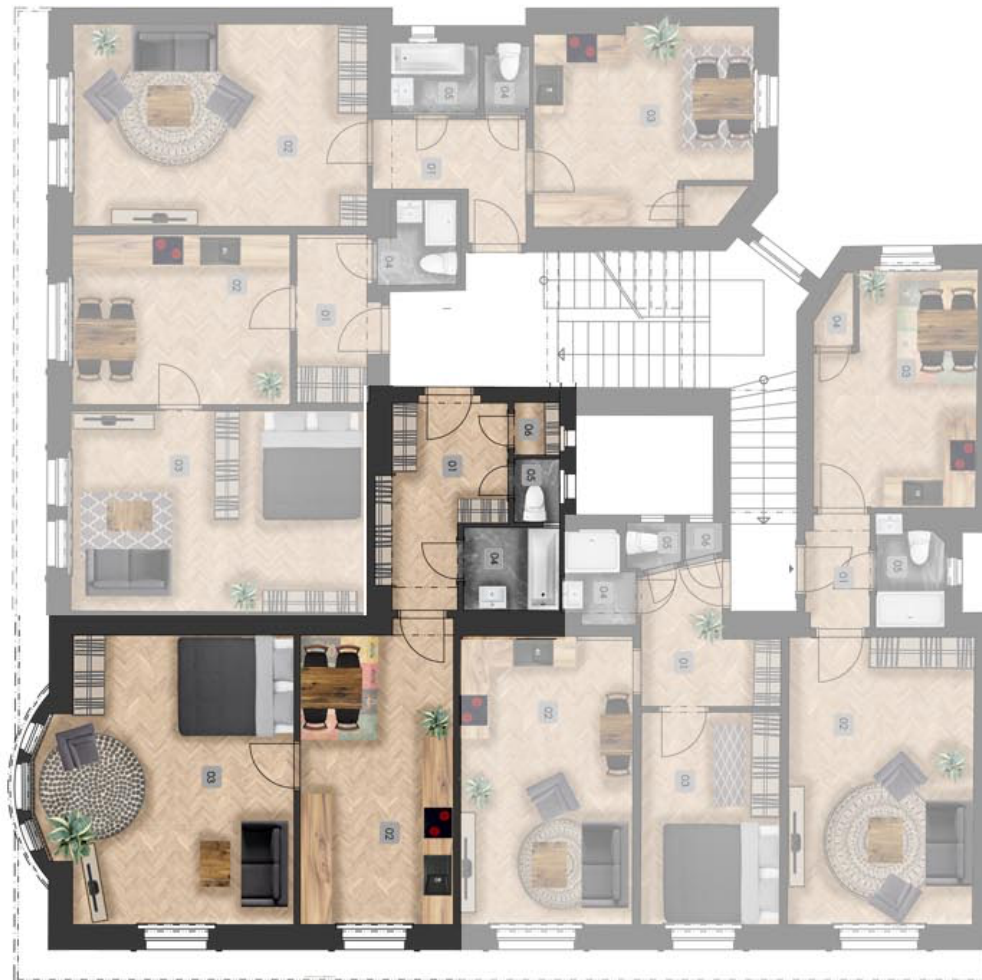

Apartment One-bedroom (2+kk)

59.8 m², Prague 4, Nusle, Čestmírova

Sold

5.podlaží **59,8 m²**

01	Chodba	7,8
02	Kuchyně	17,6
03	Obývací pokoj	26,8
04	Koupelna	3,1
05	WC	1,1
06	Komora	0,9

Apartment One-bedroom (2+kk)

59.8 m², Prague 4, Nusle, Čestmírova

Sold