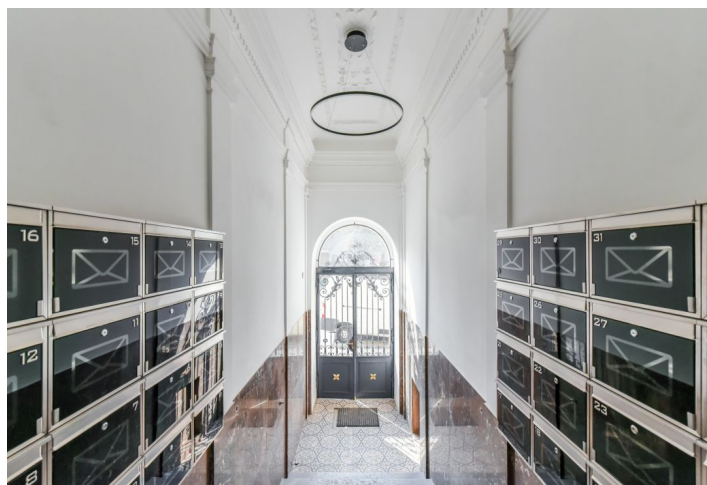

Apartment Studio (1+kk)

38 m², Praha 3, Žižkov, U Rajske zahrady

Sold