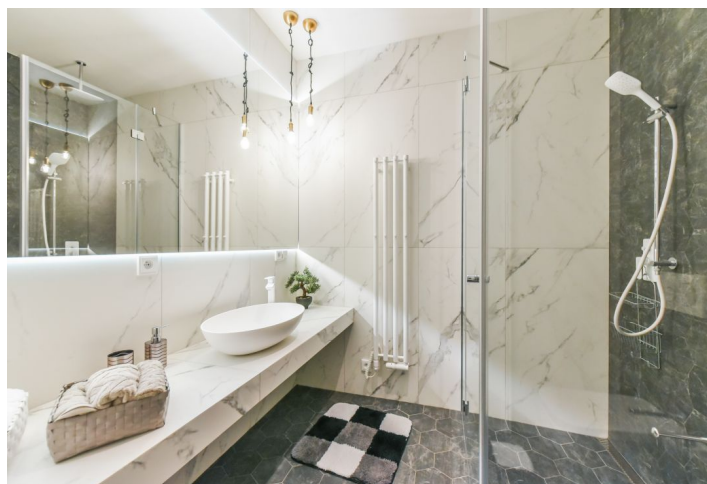

Apartment Studio (1+kk)

38 m², Praha 3, Žižkov, U Rajske zahrady

Sold