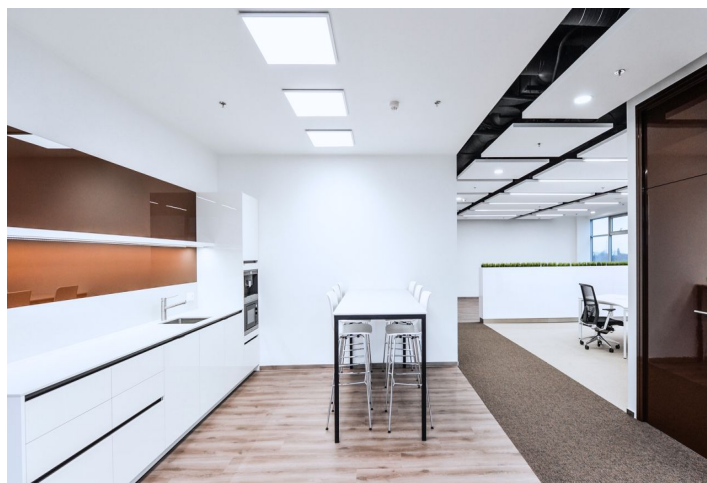

Office space

Prague 5, Stodůlky, Bucharova

€ 14.90 / m² | CZK 375 / m²