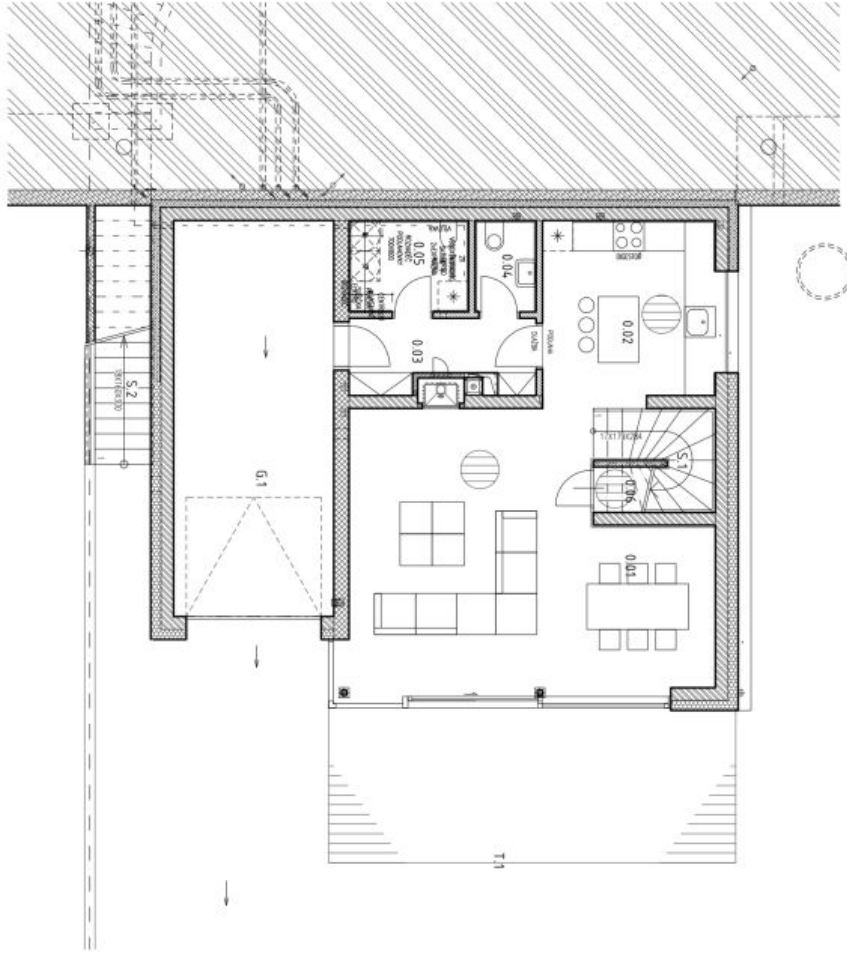

House Four-bedroom (5+kk)

281 m², Praha 6, Dejvice, Pokojná

Ask for price

LEŽENIA VÝŠNOSTI	POSUM	POKRAJ	STIE	STUP	ROZDANIE
0.01	0.02	0.03	0.04	0.05	0.06
0.07	0.08	0.09	0.10	0.11	0.12
0.13	0.14	0.15	0.16	0.17	0.18
0.19	0.20	0.21	0.22	0.23	0.24
0.25	0.26	0.27	0.28	0.29	0.30
0.31	0.32	0.33	0.34	0.35	0.36
0.37	0.38	0.39	0.40	0.41	0.42
0.43	0.44	0.45	0.46	0.47	0.48
0.49	0.50	0.51	0.52	0.53	0.54
0.55	0.56	0.57	0.58	0.59	0.60
0.61	0.62	0.63	0.64	0.65	0.66
0.67	0.68	0.69	0.70	0.71	0.72
0.73	0.74	0.75	0.76	0.77	0.78
0.79	0.80	0.81	0.82	0.83	0.84
0.85	0.86	0.87	0.88	0.89	0.90
0.91	0.92	0.93	0.94	0.95	0.96
0.97	0.98	0.99	1.00	1.01	1.02
1.03	1.04	1.05	1.06	1.07	1.08
1.09	1.10	1.11	1.12	1.13	1.14
1.15	1.16	1.17	1.18	1.19	1.20
1.21	1.22	1.23	1.24	1.25	1.26
1.27	1.28	1.29	1.30	1.31	1.32
1.33	1.34	1.35	1.36	1.37	1.38
1.39	1.40	1.41	1.42	1.43	1.44
1.45	1.46	1.47	1.48	1.49	1.50
1.51	1.52	1.53	1.54	1.55	1.56
1.57	1.58	1.59	1.60	1.61	1.62
1.63	1.64	1.65	1.66	1.67	1.68
1.69	1.70	1.71	1.72	1.73	1.74
1.75	1.76	1.77	1.78	1.79	1.80
1.81	1.82	1.83	1.84	1.85	1.86
1.87	1.88	1.89	1.90	1.91	1.92
1.93	1.94	1.95	1.96	1.97	1.98
1.99	2.00	2.01	2.02	2.03	2.04
2.05	2.06	2.07	2.08	2.09	2.10
2.11	2.12	2.13	2.14	2.15	2.16
2.17	2.18	2.19	2.20	2.21	2.22
2.23	2.24	2.25	2.26	2.27	2.28
2.29	2.30	2.31	2.32	2.33	2.34
2.35	2.36	2.37	2.38	2.39	2.40
2.41	2.42	2.43	2.44	2.45	2.46
2.47	2.48	2.49	2.50	2.51	2.52
2.53	2.54	2.55	2.56	2.57	2.58
2.59	2.60	2.61	2.62	2.63	2.64
2.65	2.66	2.67	2.68	2.69	2.70
2.71	2.72	2.73	2.74	2.75	2.76
2.77	2.78	2.79	2.80	2.81	2.82
2.83	2.84	2.85	2.86	2.87	2.88
2.89	2.90	2.91	2.92	2.93	2.94
2.95	2.96	2.97	2.98	2.99	3.00