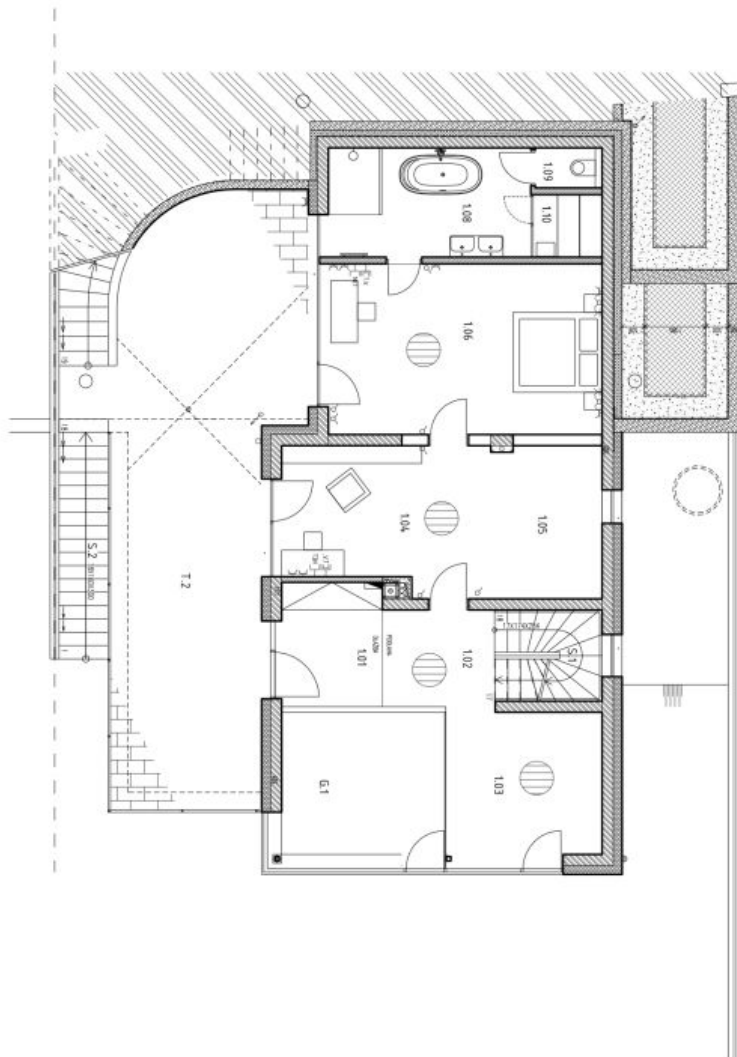

House Four-bedroom (5+kk)

281 m², Praha 6, Dejvice, Pokojná

Ask for price