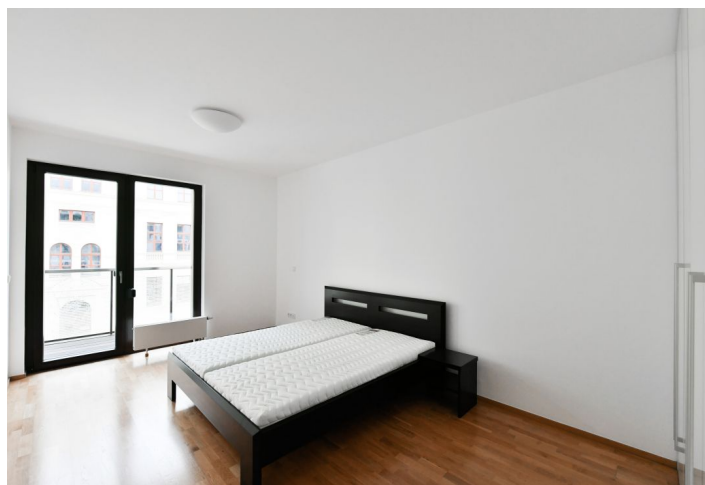

This is a completely furnished 1-bedroom apartment with a balcony on the second floor with lift in the recently built Residential Park Baarova complex with a 24/7 reception and security, a park, a children's playground and underground parking. The residence is located in an area offering full range of amenities, near the BB Centrum and Brumlovka multipurpose centers, with bus connections to Budějovická and Pankrác metro stations and quick access to the city center.

The interior features a living room with a fully fitted open kitchen, dining space and a bay window, one bedroom with a **balcony** and built-in wardrobes, a bathroom (bathtub with a shower screen, double sink, bidet, toilet), a laundry room, an additional separate toilet, and an entrance hall with built-in wardrobes.

Wooden floors, marble tiling, security entry door, French windows, external and internal blinds, washer, dryer, dishwasher, basic kitchenware, TV, 4.7 m² **cellar**, chip entry to the building. One **garage parking space** available at CZK 2000. Monthly deposit for common building charges and utilities is CZK 5500.