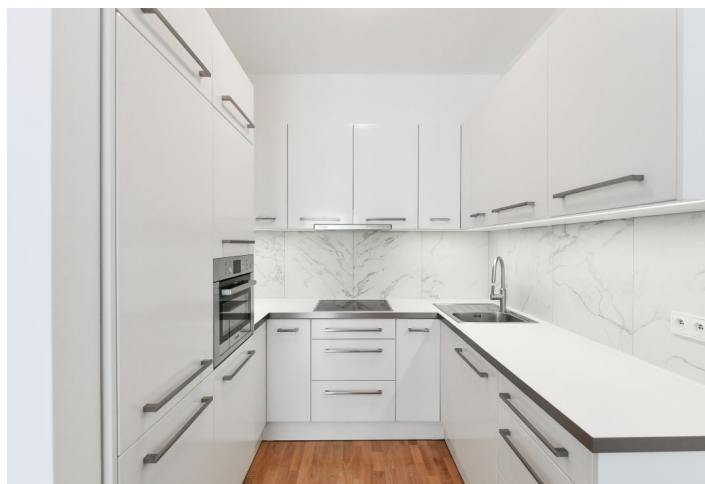

This is a completely furnished 1-bedroom apartment with a balcony on the second floor with lift in the recently built Residential Park Baarova complex with a 24/7 reception and security, a park, a children's playground and underground parking. The residence is located in an area offering full range of amenities, near the BB Centrum and Brumlovka multipurpose centers, with bus connections to Budějovická and Pankrác metro stations and quick access to the city center.

The interior features a living room with a fully fitted open kitchen, dining space and a bay window, one bedroom with a **balcony** and built-in wardrobes, a bathroom (bathtub with a shower screen, double sink, bidet, toilet), a laundry room, an additional separate toilet, and an entrance hall with built-in wardrobes.

Wooden floors, marble tiling, security entry door, French windows, external and internal blinds, washer, dryer, dishwasher, basic kitchenware, TV, 4.7 m² **cellar**, chip entry to the building. One **garage parking space** available at CZK 2000. Monthly deposit for common building charges and utilities is CZK 5500.