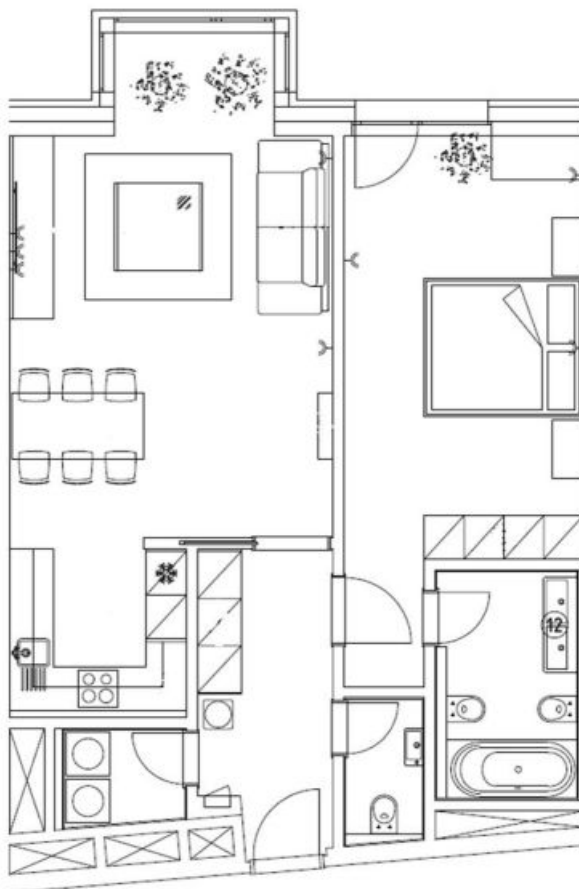

Apartment One-bedroom (2+kk)

73 m², Prague 4, Michle, Baarova

Rented

Byt 2+kk

1	Předsíň / Entrance Hall	8,1 m²
2	Obývací pokoj / Living room	27,5 m²
3	Kuchyně / Kitchen	5,6 m²
4	Koupelna / Bathroom	5,8 m²
5	Ložnice / Bedroom	21,0 m²
6	Komora / Utility room	2,4 m²
7	WC / Toilet	2,1 m²
Celková plocha bytu		72,5 m²
8	Balkón, terasa / Balcony, terrace	2,9 m²
	Sklep / Storage(C-1.20)	4,7 m²