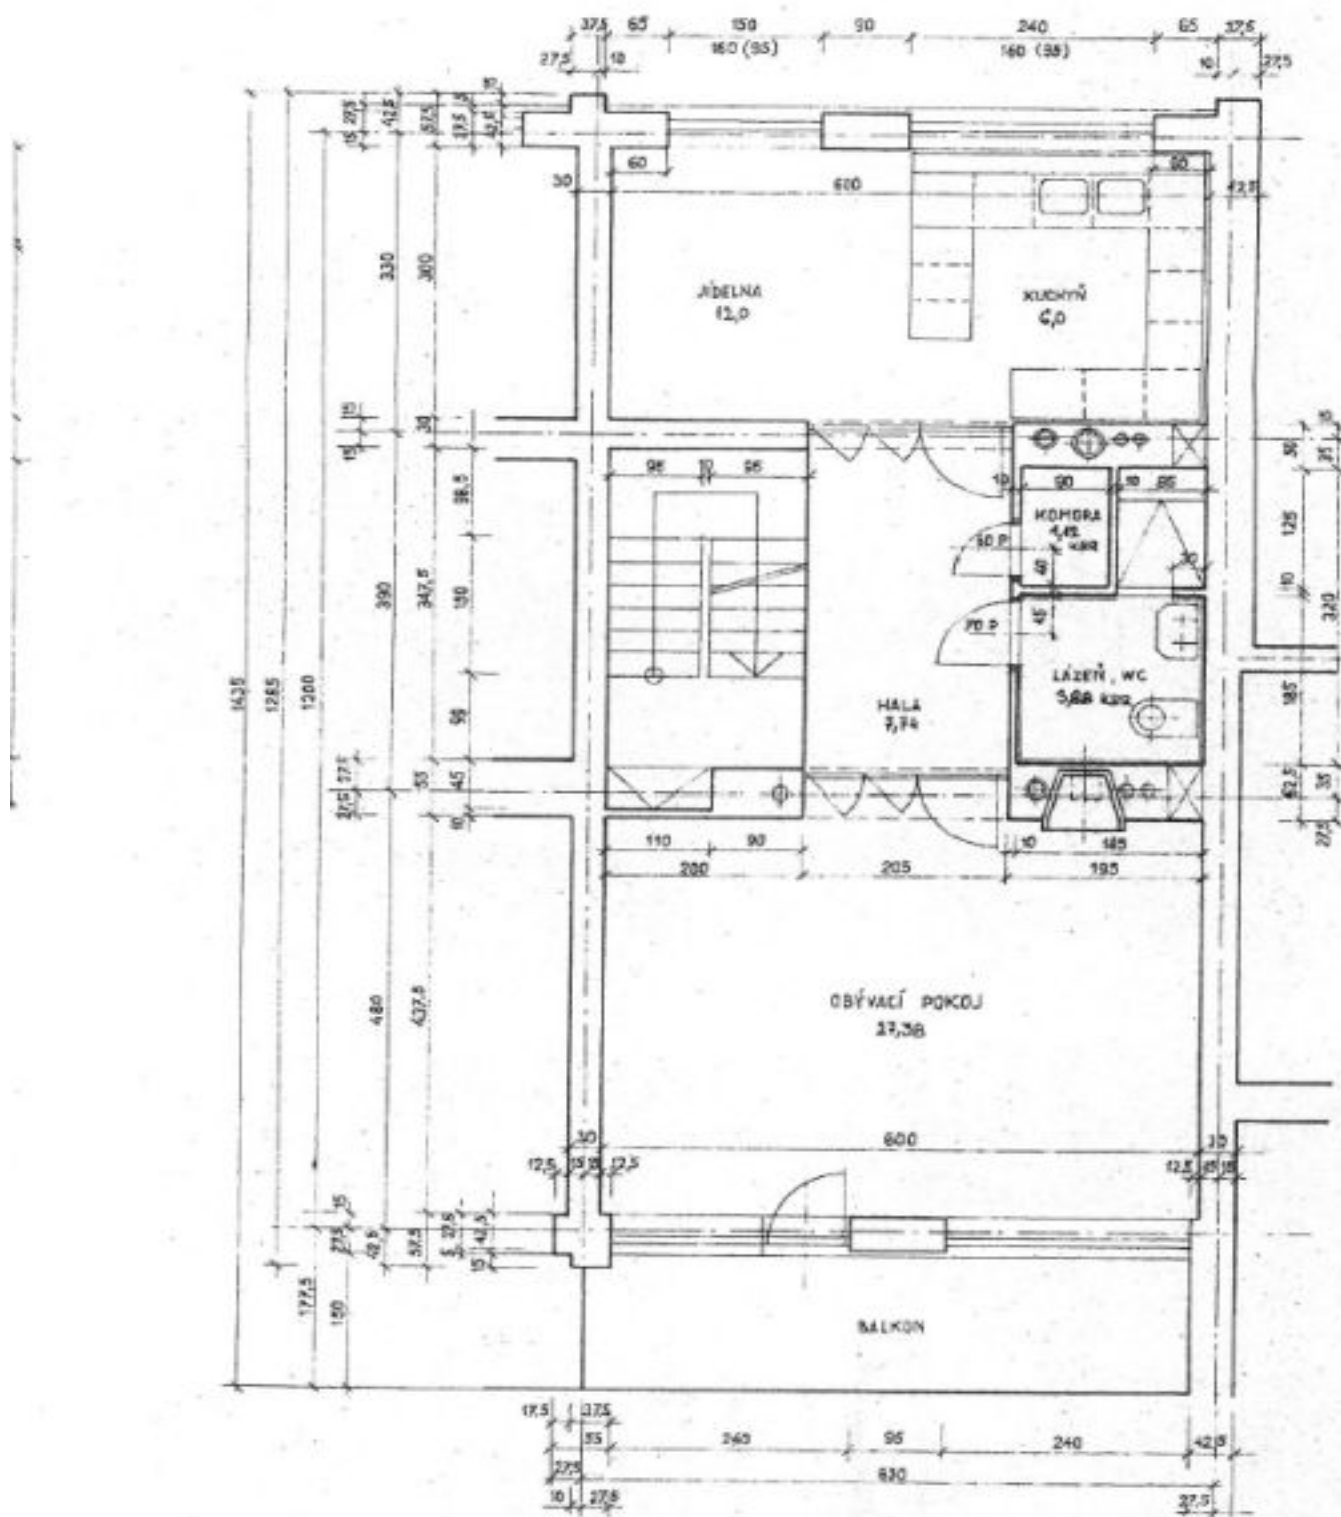

The ground floor consists of 1 room with access to another room, which is currently used as a storage space, a hallway with an entrance to the **garage**, and a utility room. On the 1st floor, there is a living room with a **balcony**, a hallway, a kitchen with a pantry and dining room connected to the **terrace and garden**, a bathroom, and a toilet. On the 2nd floor, there is a **master bedroom** with **views of the garden**, 2 more bedrooms, and a bathroom.

Useable area 243 m² - interior 216 m², terrace 15 m², balcony 12 m², built-up area 154 m², garden 287 m², land 441 m².

In addition to regular property viewings, we also offer real time video viewings via WhatsApp, FaceTime, Messenger, Skype, and other apps.

House Five-bedroom (6+1)

243 m², Prague 6, Dejvice

Sold

Přízemí

House Five-bedroom (6+1)

Sold

243 m², Prague 6, Dejvice

I. PATRO

House Five-bedroom (6+1)

Sold

243 m², Prague 6, Dejvice