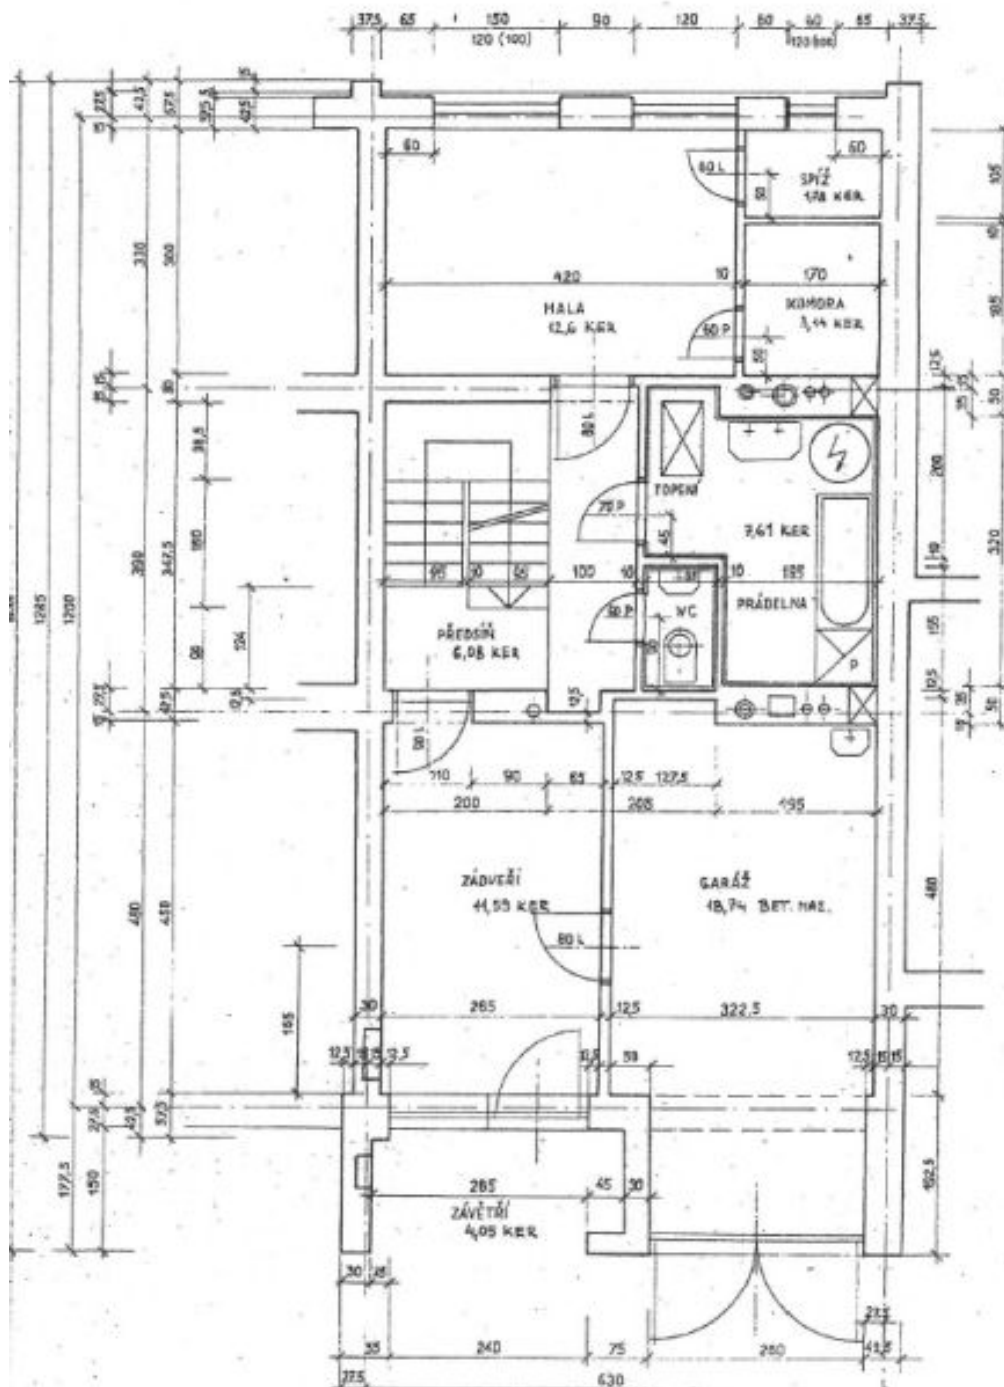

The ground floor consists of 1 room with access to another room, which is currently used as a storage space, a hallway with an entrance to the **garage**, and a utility room. On the 1st floor, there is a living room with a **balcony**, a hallway, a kitchen with a pantry and dining room connected to the **terrace and garden**, a bathroom, and a toilet. On the 2nd floor, there is a **master bedroom** with **views of the garden**, 2 more bedrooms, and a bathroom.

Useable area 243 m² - interior 216 m², terrace 15 m², balcony 12 m², built-up area 154 m², garden 287 m², land 441 m².

In addition to regular property viewings, we also offer real time video viewings via WhatsApp, FaceTime, Messenger, Skype, and other apps.

House Five-bedroom (6+1)

243 m², Prague 6, Dejvice

Sold

PŘÍZEMÍ

House Five-bedroom (6+1)

243 m², Prague 6, Dejvice

Sold

House Five-bedroom (6+1)

243 m², Prague 6, Dejvice

Sold