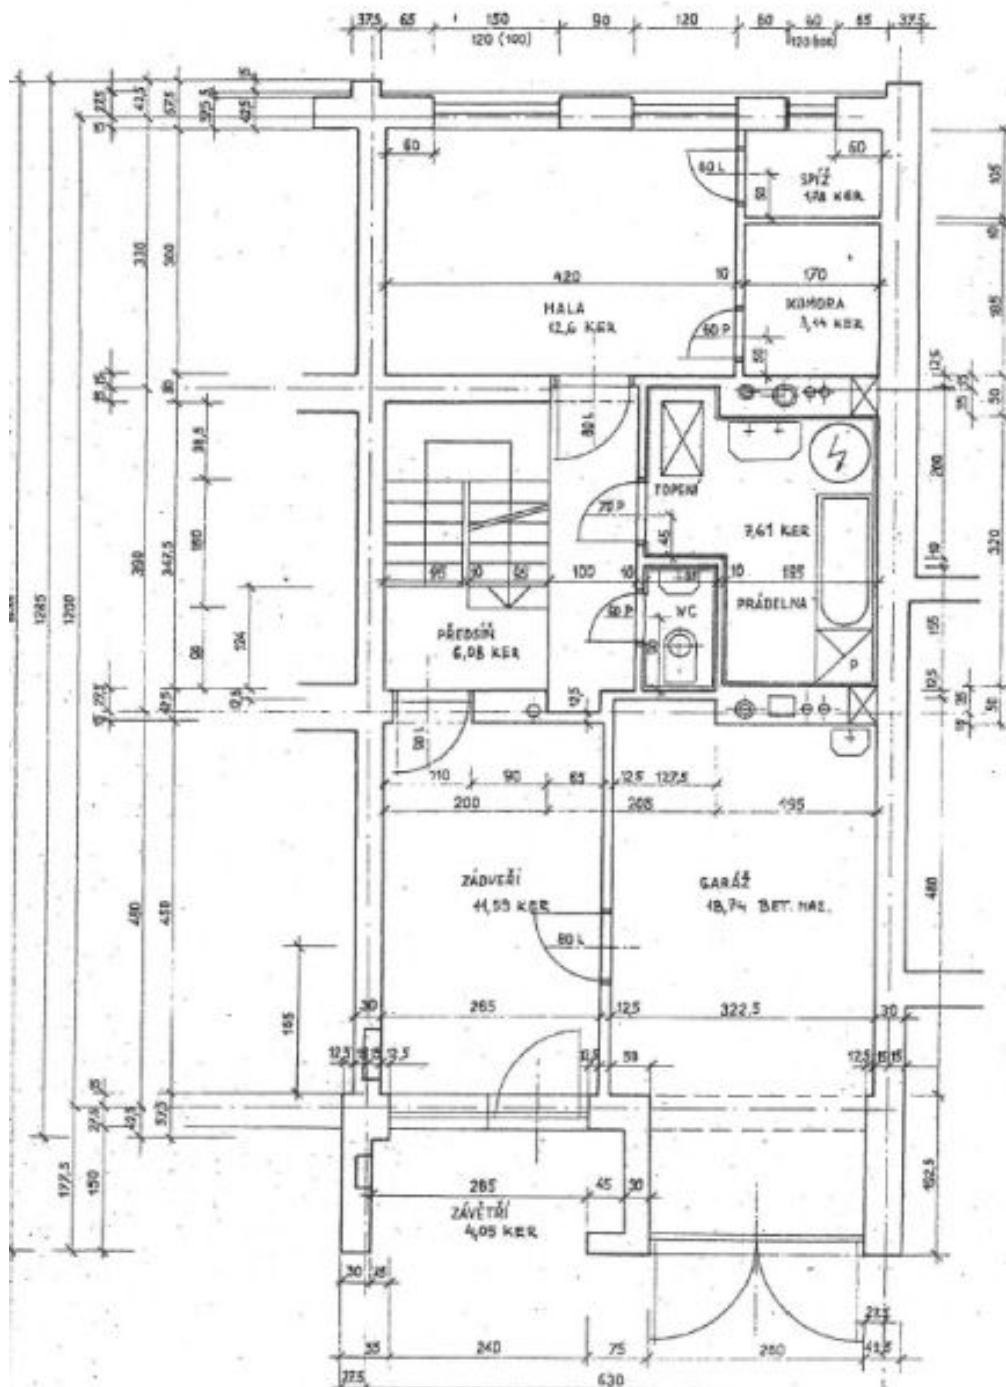

The ground floor consists of 1 room with access to another room, which is currently used as a storage space, a hallway with an entrance to the **garage**, and a utility room. On the 1st floor, there is a living room with a **balcony**, a hallway, a kitchen with a pantry and dining room connected to the **terrace and garden**, a bathroom, and a toilet. On the 2nd floor, there is a **master bedroom** with **views of the garden**, 2 more bedrooms, and a bathroom.

Useable area 243 m² - interior 216 m², terrace 15 m², balcony 12 m², built-up area 154 m², garden 287 m², land 441 m².

In addition to regular property viewings, we also offer real time video viewings via WhatsApp, FaceTime, Messenger, Skype, and other apps.

House Five-bedroom (6+1)

243 m², Prague 6, Dejvice

Sold

PŘÍZEMÍ

House Five-bedroom (6+1)

243 m², Prague 6, Dejvice

Sold

House Five-bedroom (6+1)

243 m², Prague 6, Dejvice

Sold