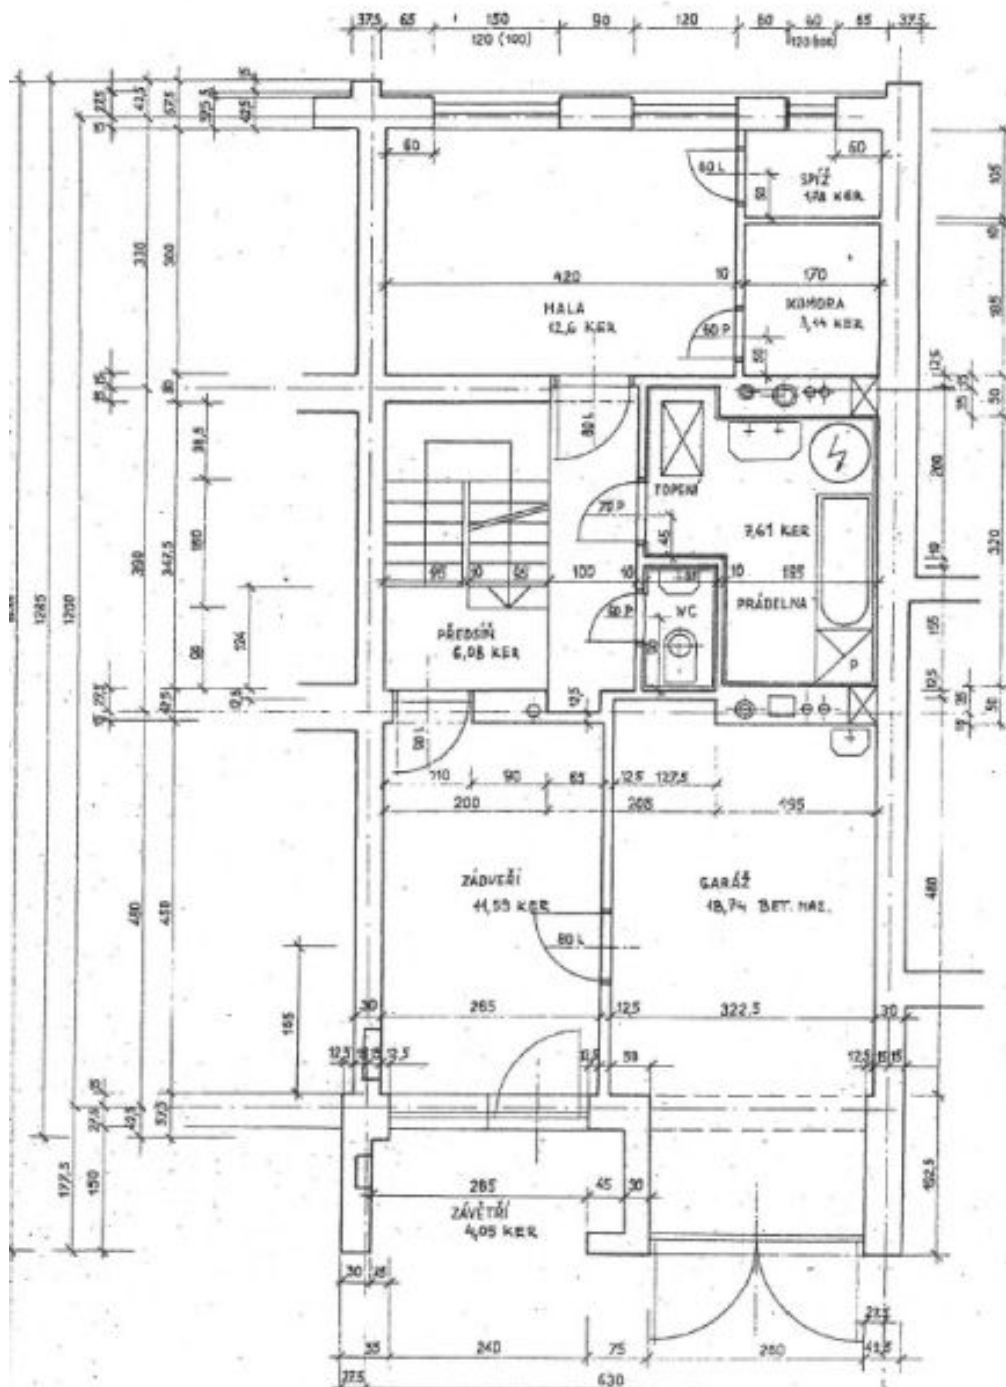

The ground floor consists of 1 room with access to another room, which is currently used as a storage space, a hallway with an entrance to the **garage**, and a utility room. On the 1st floor, there is a living room with a **balcony**, a hallway, a kitchen with a pantry and dining room connected to the **terrace and garden**, a bathroom, and a toilet. On the 2nd floor, there is a **master bedroom** with **views of the garden**, 2 more bedrooms, and a bathroom.

Useable area 243 m² - interior 216 m², terrace 15 m², balcony 12 m², built-up area 154 m², garden 287 m², land 441 m².

In addition to regular property viewings, we also offer real time video viewings via WhatsApp, FaceTime, Messenger, Skype, and other apps.

House Five-bedroom (6+1)

243 m², Praha 6, Dejvice

Sold

PŘÍZEMÍ

House Five-bedroom (6+1)

243 m², Praha 6, Dejvice

Sold

House Five-bedroom (6+1)

243 m², Praha 6, Dejvice

Sold