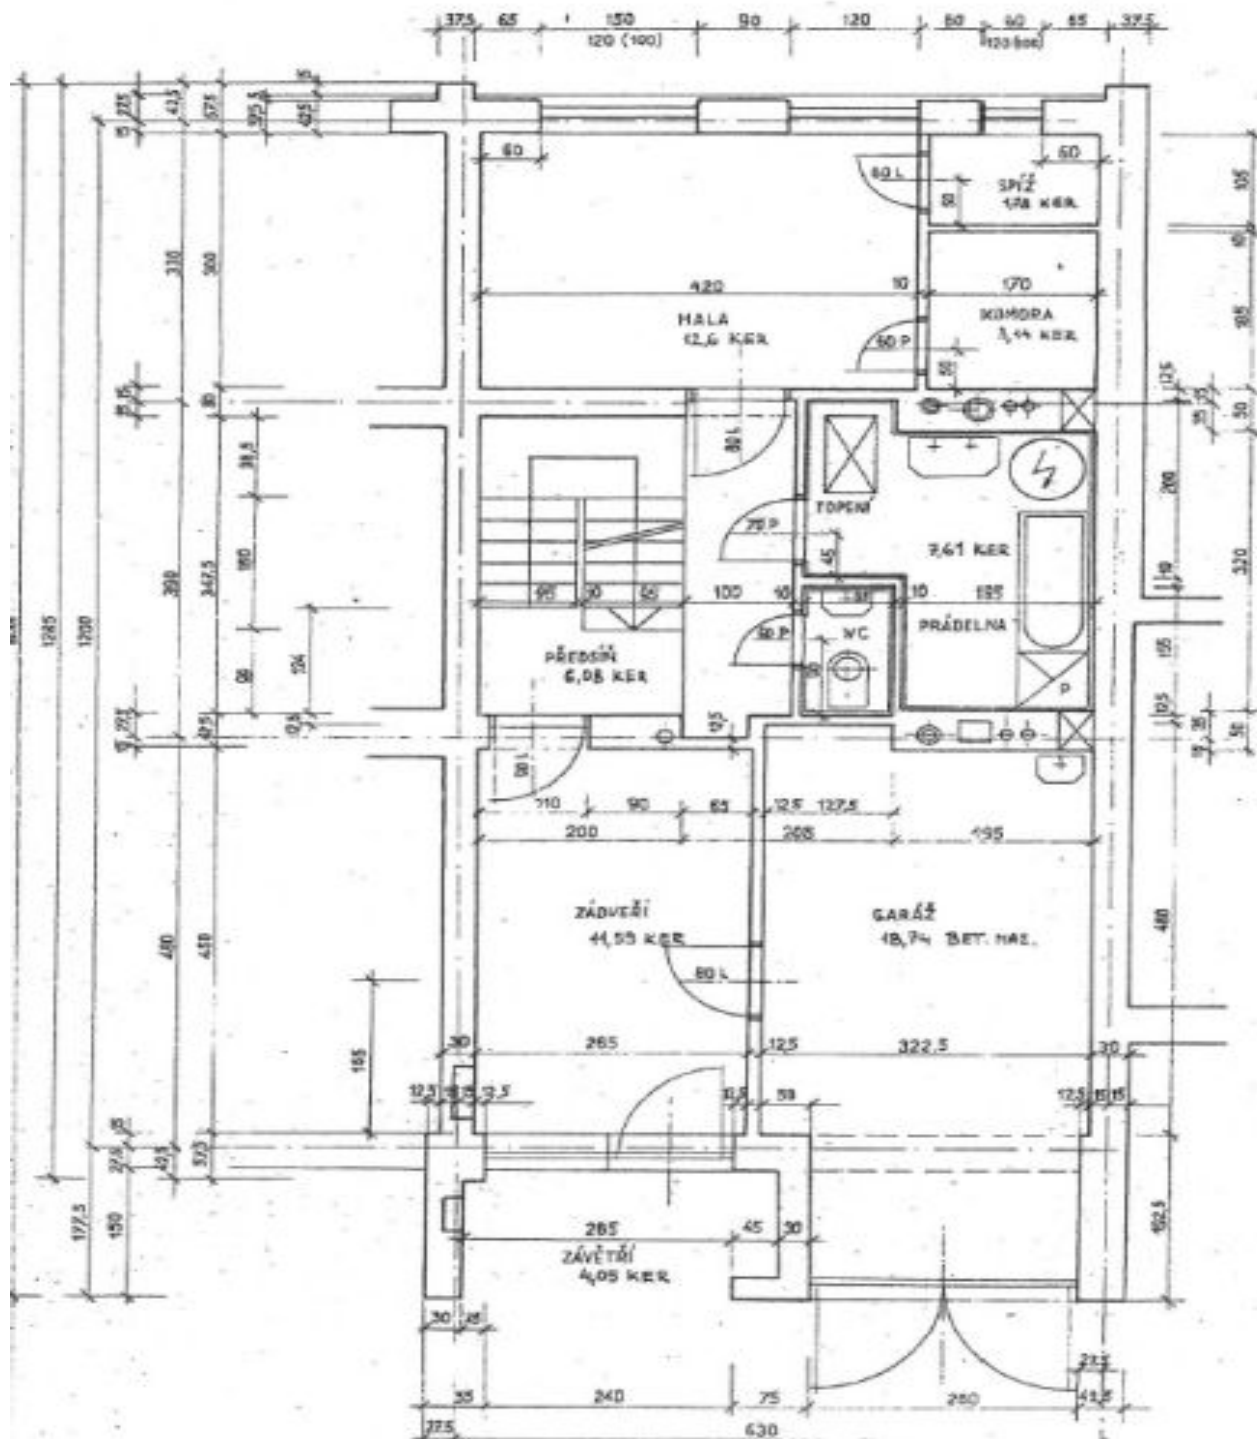

The ground floor consists of 1 room with access to another room, which is currently used as a storage space, a hallway with an entrance to the **garage**, and a utility room. On the 1st floor, there is a living room with a **balcony**, a hallway, a kitchen with a pantry and dining room connected to the **terrace and garden**, a bathroom, and a toilet. On the 2nd floor, there is a **master bedroom** with **views of the garden**, 2 more bedrooms, and a bathroom.

Useable area 243 m² - interior 216 m², terrace 15 m², balcony 12 m², built-up area 154 m², garden 287 m², land 441 m².

In addition to regular property viewings, we also offer real time video viewings via WhatsApp, FaceTime, Messenger, Skype, and other apps.

House Five-bedroom (6+1)

243 m², Prague 6, Dejvice

Sold

Přízemí

House Five-bedroom (6+1)

Sold

243 m², Prague 6, Dejvice

I. PATRO

House Five-bedroom (6+1)

Sold

243 m², Prague 6, Dejvice