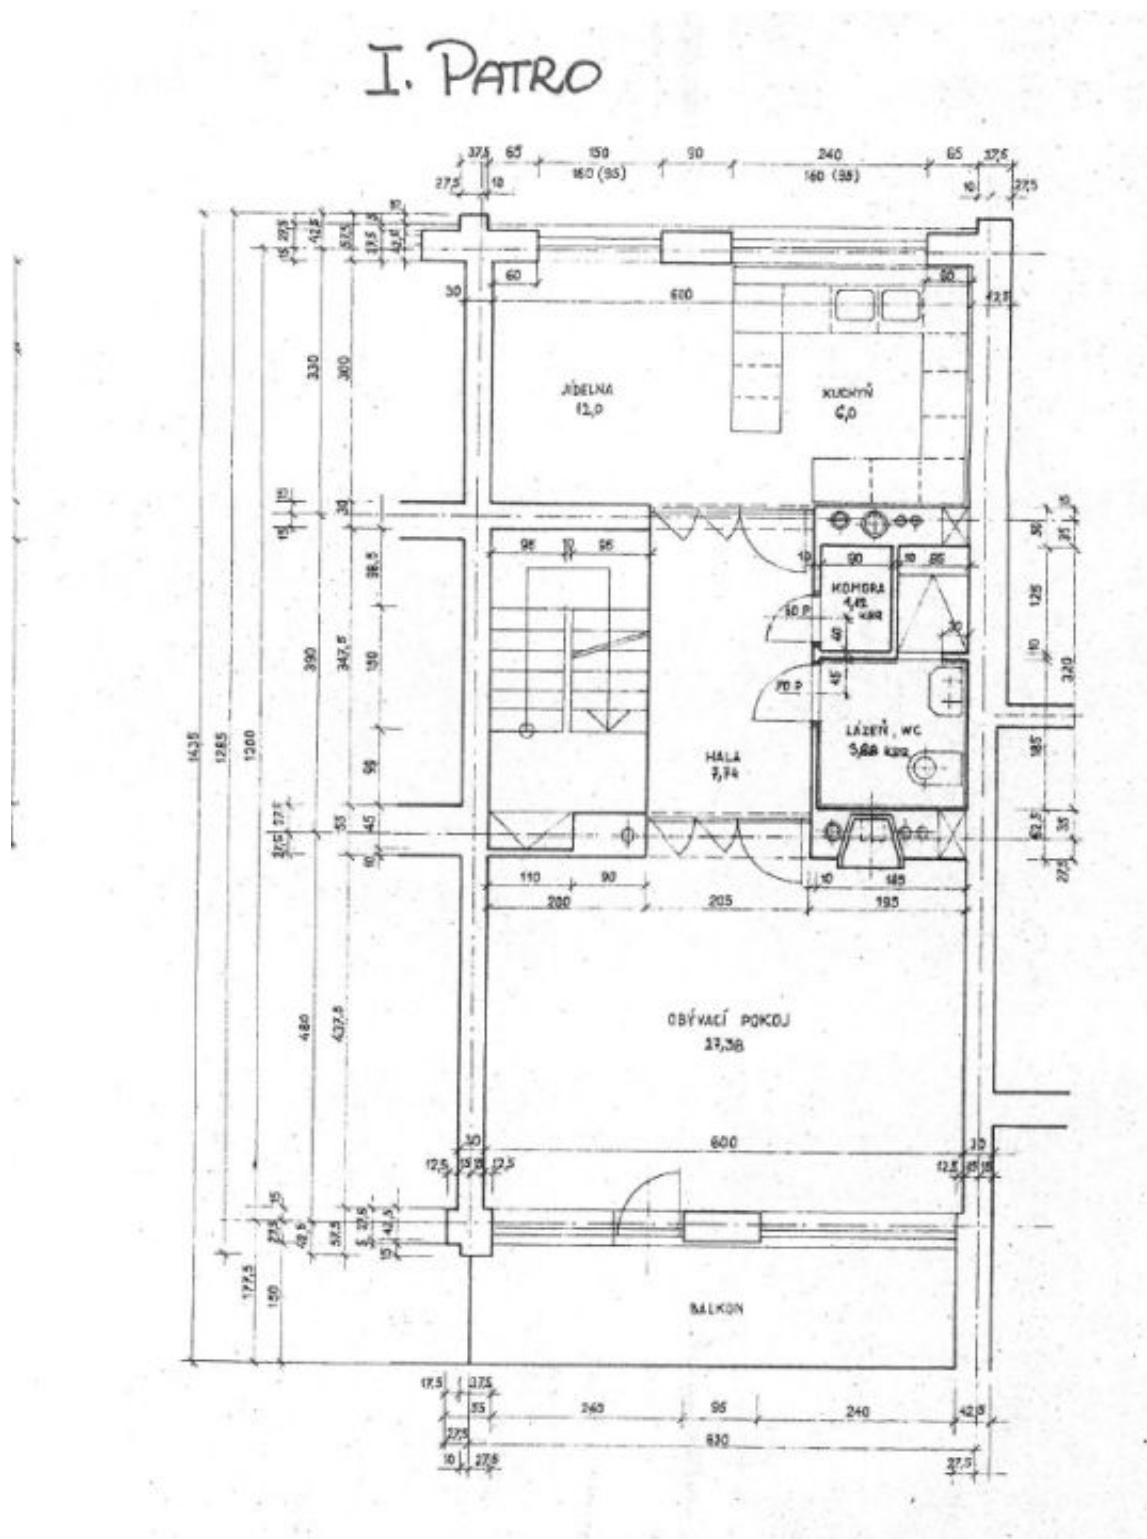

The ground floor consists of 1 room with access to another room, which is currently used as a storage space, a hallway with an entrance to the **garage**, and a utility room. On the 1st floor, there is a living room with a **balcony**, a hallway, a kitchen with a pantry and dining room connected to the **terrace and garden**, a bathroom, and a toilet. On the 2nd floor, there is a **master bedroom** with **views of the garden**, 2 more bedrooms, and a bathroom.

Useable area 243 m² - interior 216 m², terrace 15 m², balcony 12 m², built-up area 154 m², garden 287 m², land 441 m².

In addition to regular property viewings, we also offer real time video viewings via WhatsApp, FaceTime, Messenger, Skype, and other apps.

House Five-bedroom (6+1)

243 m², Praha 6, Dejvice

Sold

PŘÍZEMÍ

House Five-bedroom (6+1)

243 m², Praha 6, Dejvice

Sold

House Five-bedroom (6+1)

243 m², Praha 6, Dejvice

Sold