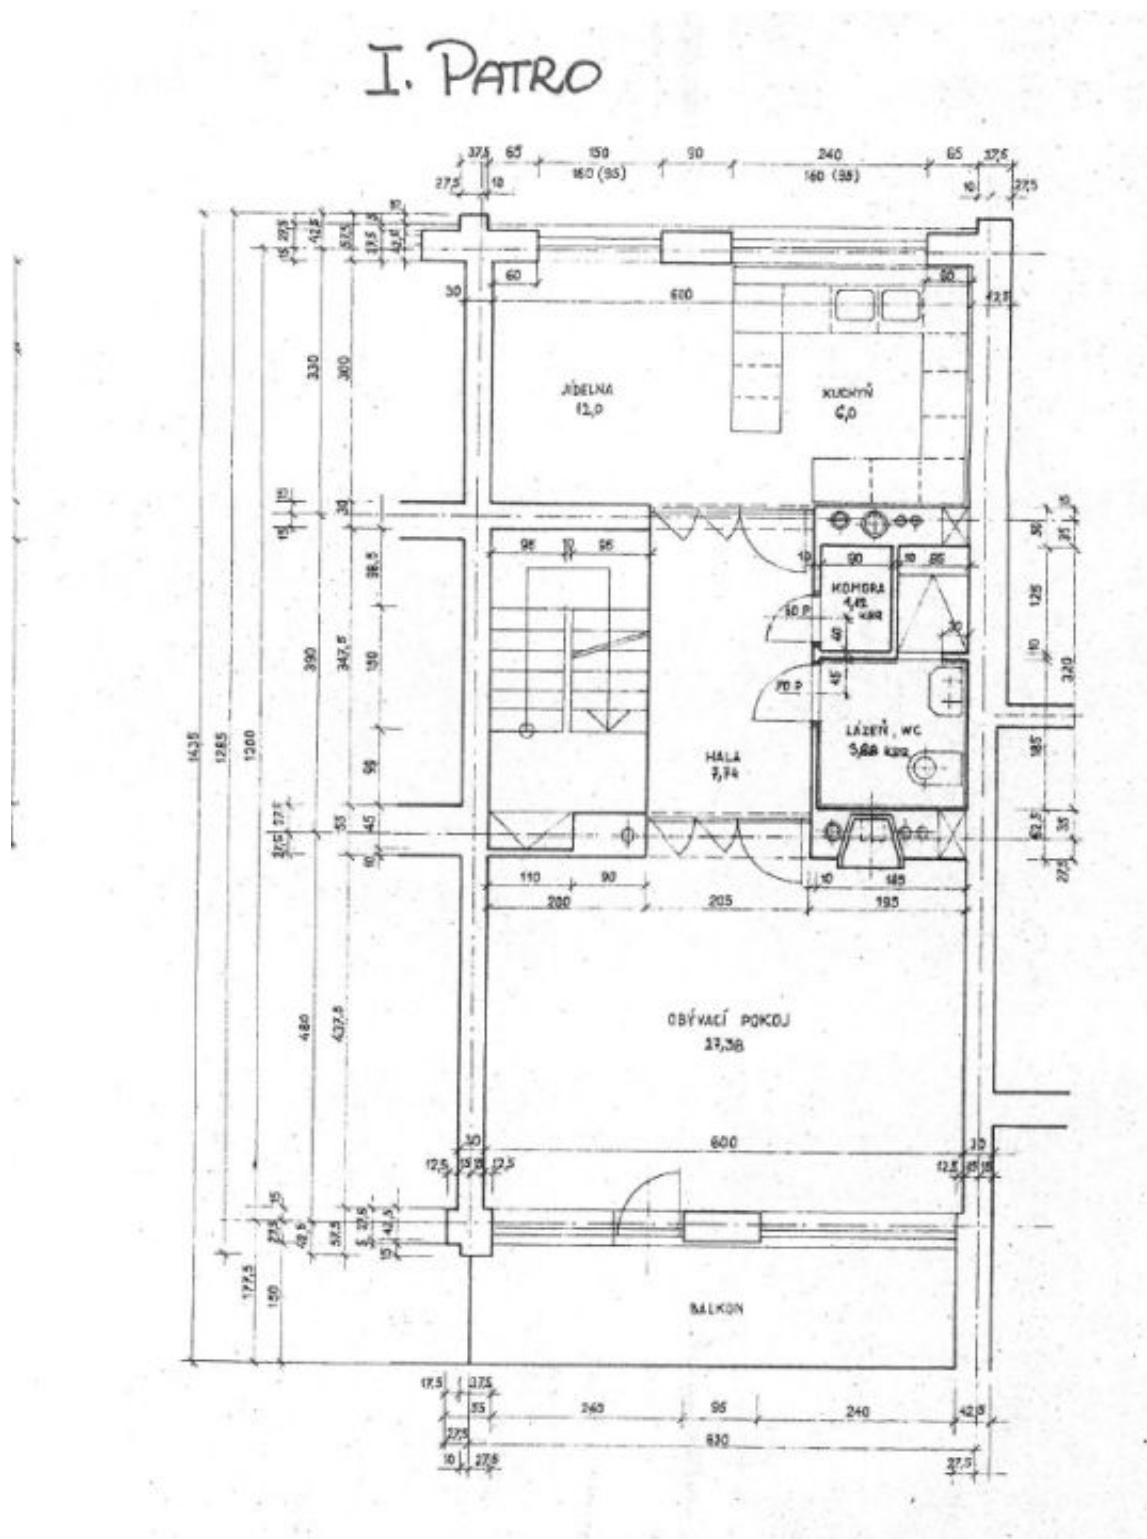

The ground floor consists of 1 room with access to another room, which is currently used as a storage space, a hallway with an entrance to the **garage**, and a utility room. On the 1st floor, there is a living room with a **balcony**, a hallway, a kitchen with a pantry and dining room connected to the **terrace and garden**, a bathroom, and a toilet. On the 2nd floor, there is a **master bedroom** with **views of the garden**, 2 more bedrooms, and a bathroom.

Useable area 243 m² - interior 216 m², terrace 15 m², balcony 12 m², built-up area 154 m², garden 287 m², land 441 m².

In addition to regular property viewings, we also offer real time video viewings via WhatsApp, FaceTime, Messenger, Skype, and other apps.

House Five-bedroom (6+1)

243 m², Prague 6, Dejvice

Sold

PŘÍZEMÍ

House Five-bedroom (6+1)

243 m², Prague 6, Dejvice

Sold

House Five-bedroom (6+1)

243 m², Prague 6, Dejvice

Sold