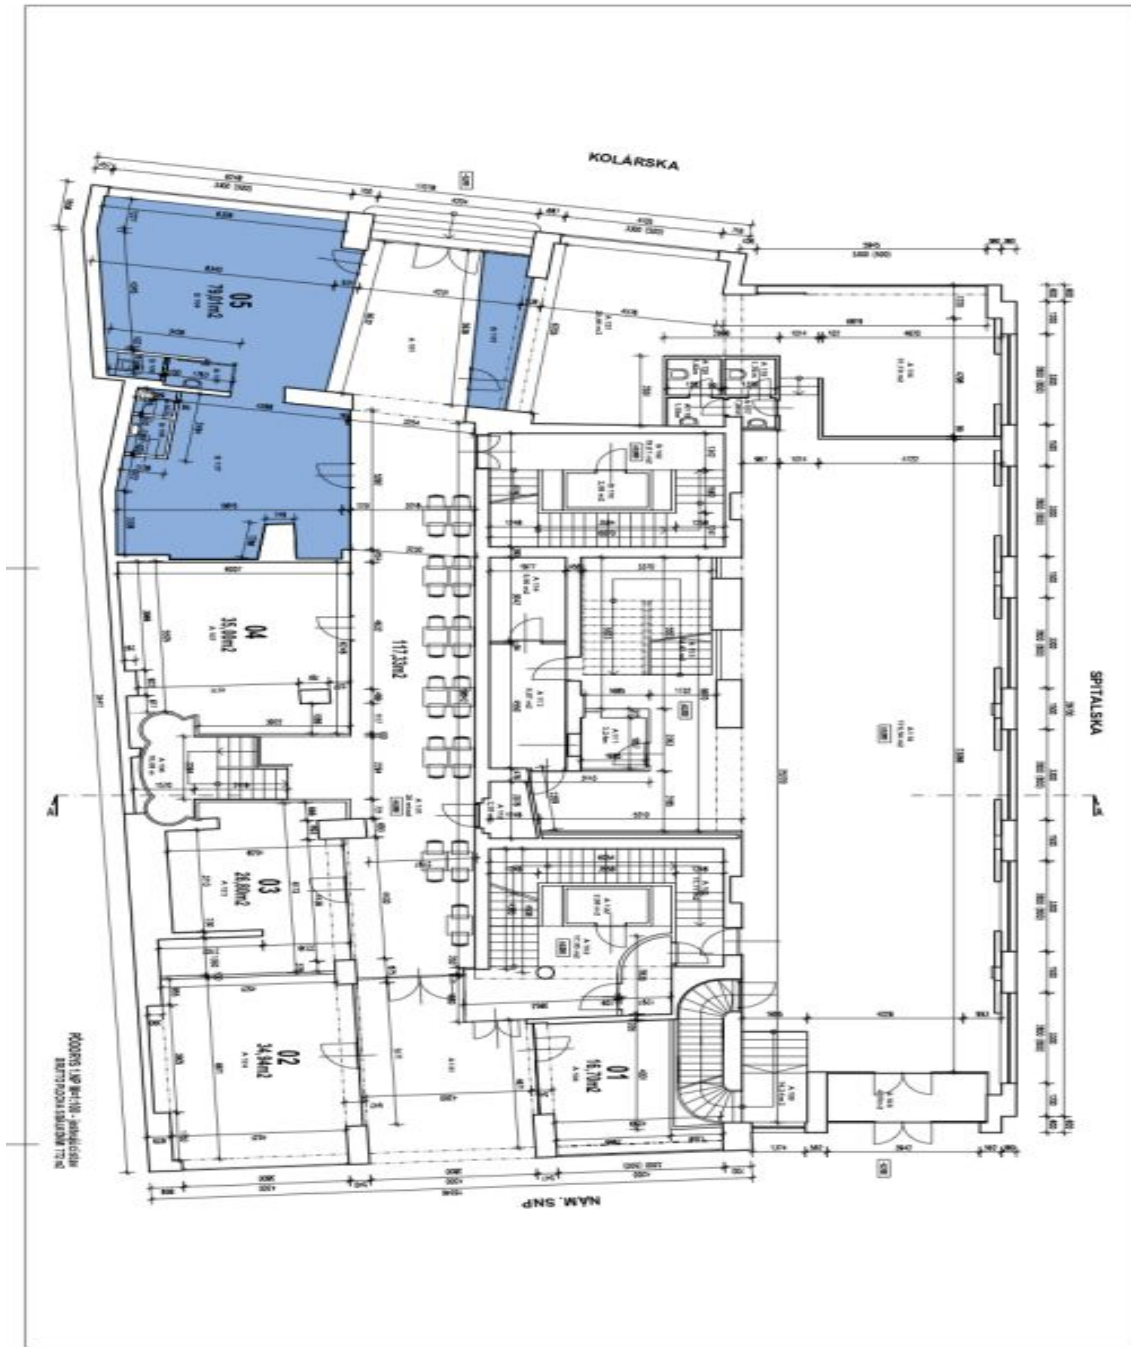

hfdarchitects

BRATISLAVA

ADMINISTRATÍVA BUOVNA

MANESTE SNP 15

ESTUOLOŠIA VEŠTU

PODROBY IVP

A02

LEGENDA VEŠTU	NOVA	STARA
01	1000 m²	1000 m²
02	1000 m²	1000 m²
03	1000 m²	1000 m²
04	1000 m²	1000 m²
05	1000 m²	1000 m²
06	1000 m²	1000 m²
07	1000 m²	1000 m²
08	1000 m²	1000 m²
09	1000 m²	1000 m²
10	1000 m²	1000 m²
11	1000 m²	1000 m²
12	1000 m²	1000 m²
13	1000 m²	1000 m²
14	1000 m²	1000 m²
15	1000 m²	1000 m²
16	1000 m²	1000 m²
17	1000 m²	1000 m²
18	1000 m²	1000 m²
19	1000 m²	1000 m²
20	1000 m²	1000 m²
21	1000 m²	1000 m²
22	1000 m²	1000 m²
23	1000 m²	1000 m²
24	1000 m²	1000 m²
25	1000 m²	1000 m²
26	1000 m²	1000 m²
27	1000 m²	1000 m²
28	1000 m²	1000 m²
29	1000 m²	1000 m²
30	1000 m²	1000 m²
31	1000 m²	1000 m²
32	1000 m²	1000 m²
33	1000 m²	1000 m²
34	1000 m²	1000 m²
35	1000 m²	1000 m²
36	1000 m²	1000 m²
37	1000 m²	1000 m²
38	1000 m²	1000 m²
39	1000 m²	1000 m²
40	1000 m²	1000 m²
41	1000 m²	1000 m²
42	1000 m²	1000 m²
43	1000 m²	1000 m²
44	1000 m²	1000 m²
45	1000 m²	1000 m²
46	1000 m²	1000 m²
47	1000 m²	1000 m²
48	1000 m²	1000 m²
49	1000 m²	1000 m²
50	1000 m²	1000 m²
51	1000 m²	1000 m²
52	1000 m²	1000 m²
53	1000 m²	1000 m²
54	1000 m²	1000 m²
55	1000 m²	1000 m²
56	1000 m²	1000 m²
57	1000 m²	1000 m²
58	1000 m²	1000 m²
59	1000 m²	1000 m²
60	1000 m²	1000 m²
61	1000 m²	1000 m²
62	1000 m²	1000 m²
63	1000 m²	1000 m²
64	1000 m²	1000 m²
65	1000 m²	1000 m²
66	1000 m²	1000 m²
67	1000 m²	1000 m²
68	1000 m²	1000 m²
69	1000 m²	1000 m²
70	1000 m²	1000 m²
71	1000 m²	1000 m²
72	1000 m²	1000 m²
73	1000 m²	1000 m²
74	1000 m²	1000 m²
75	1000 m²	1000 m²
76	1000 m²	1000 m²
77	1000 m²	1000 m²
78	1000 m²	1000 m²
79	1000 m²	1000 m²
80	1000 m²	1000 m²
81	1000 m²	1000 m²
82	1000 m²	1000 m²
83	1000 m²	1000 m²
84	1000 m²	1000 m²
85	1000 m²	1000 m²
86	1000 m²	1000 m²
87	1000 m²	1000 m²
88	1000 m²	1000 m²
89	1000 m²	1000 m²
90	1000 m²	1000 m²
91	1000 m²	1000 m²
92	1000 m²	1000 m²
93	1000 m²	1000 m²
94	1000 m²	1000 m²
95	1000 m²	1000 m²
96	1000 m²	1000 m²
97	1000 m²	1000 m²
98	1000 m²	1000 m²
99	1000 m²	1000 m²
100	1000 m²	1000 m²