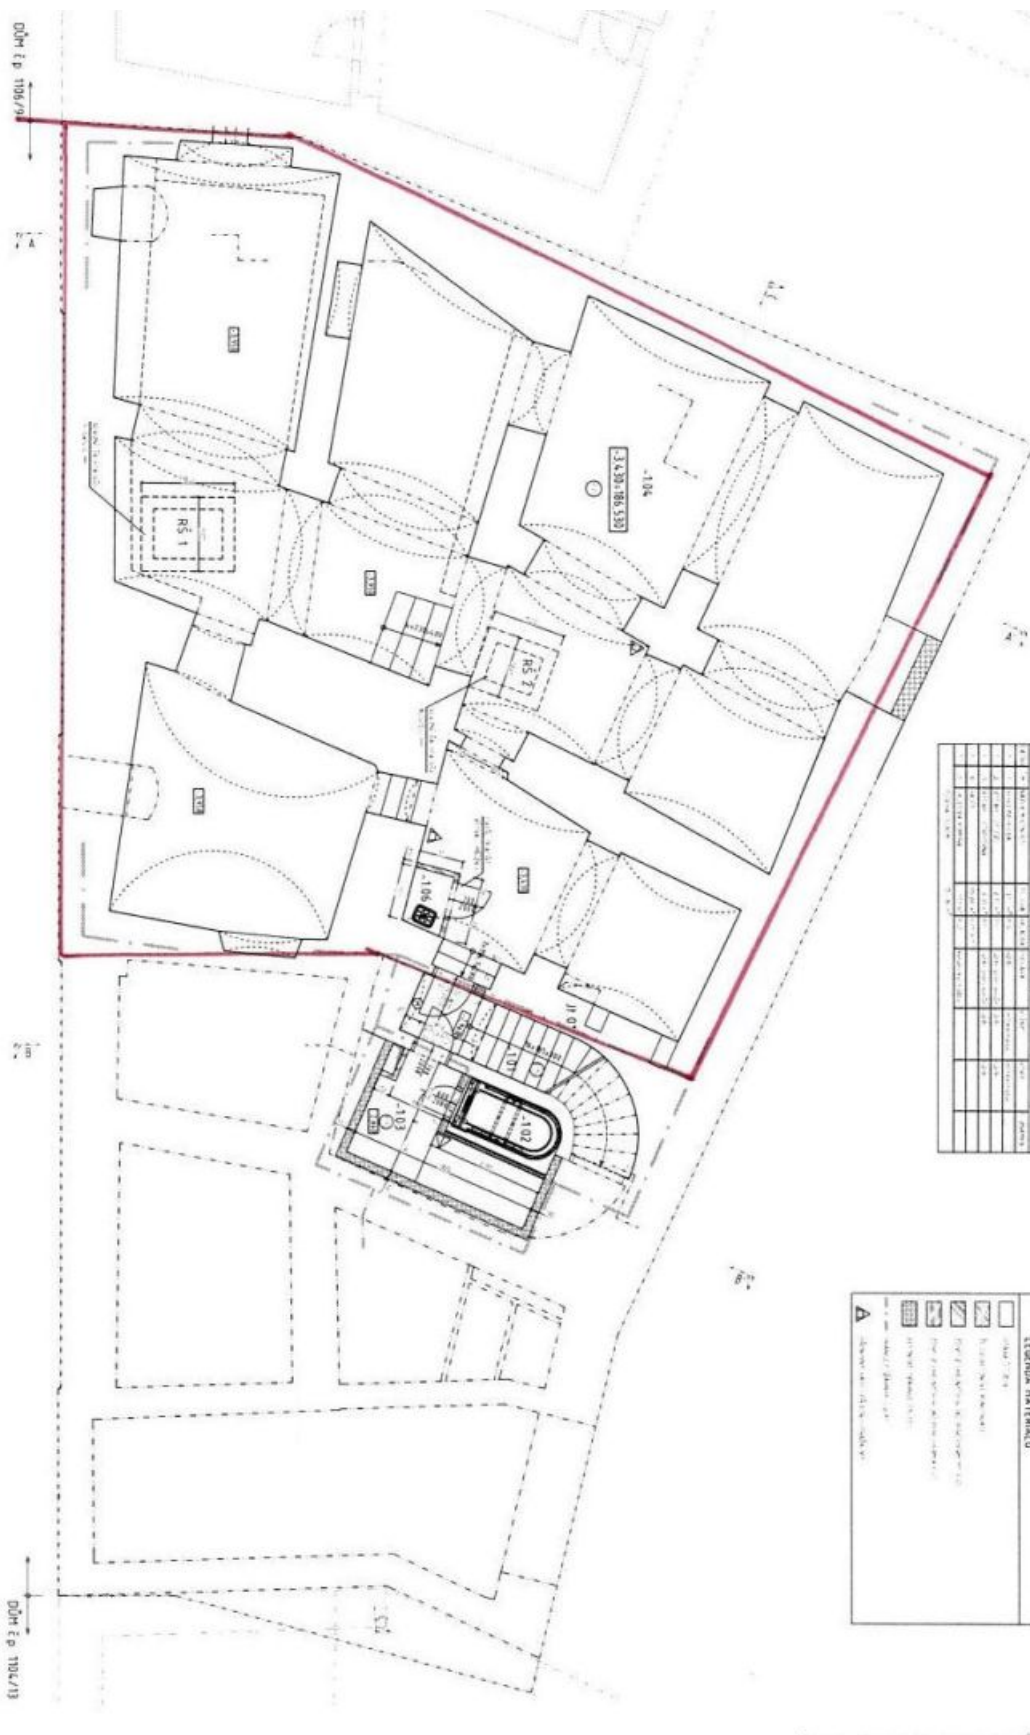

Retail space

Prague 1, Nové Město, Truhlářská

Rented