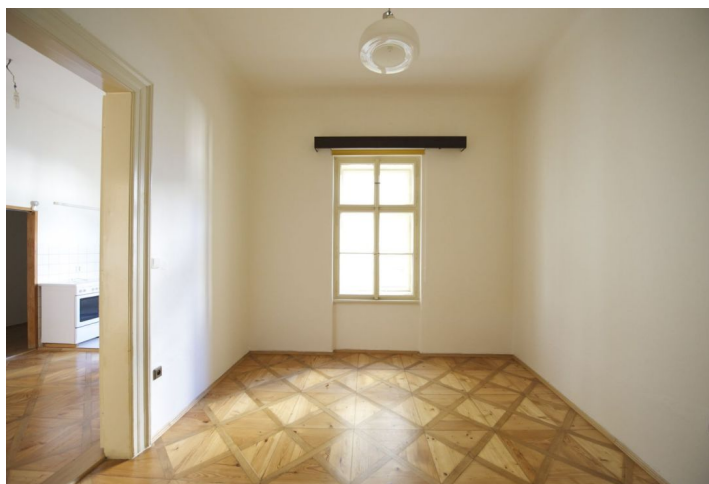

## Apartment One-bedroom (2+1)

87.7 m<sup>2</sup>, Praha 1, Nové Město, Senovážné náměstí

Ask for price

Total area	88 m <sup>2</sup>
Parking	-
Cellar	-
PENB	G
Reference number	32696

\* Area of the unit according to the Civil Code. The area consists of the sum total area of the entire unit bounded by perimeter walls.