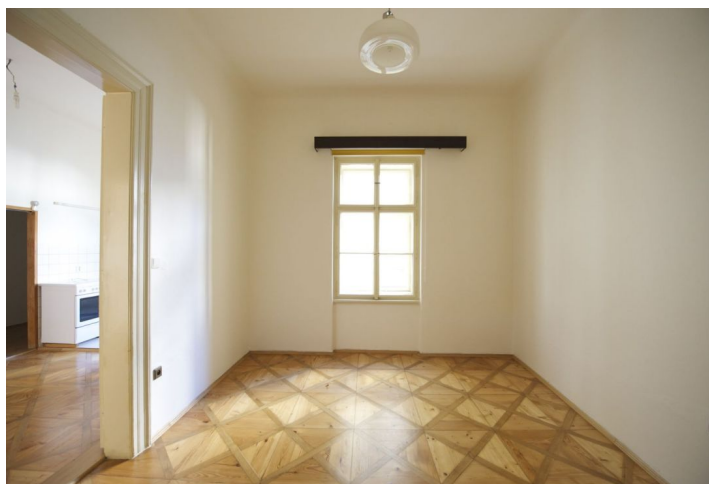

## Apartment One-bedroom (2+1)

87.7 m<sup>2</sup>, Prague 1, Nové Město, Senovážné náměstí

Ask for price

Total area	88 m <sup>2</sup>
Parking	-
Cellar	-
PENB	G
Reference number	32696

\* Area of the unit according to the Civil Code. The area consists of the sum total area of the entire unit bounded by perimeter walls.