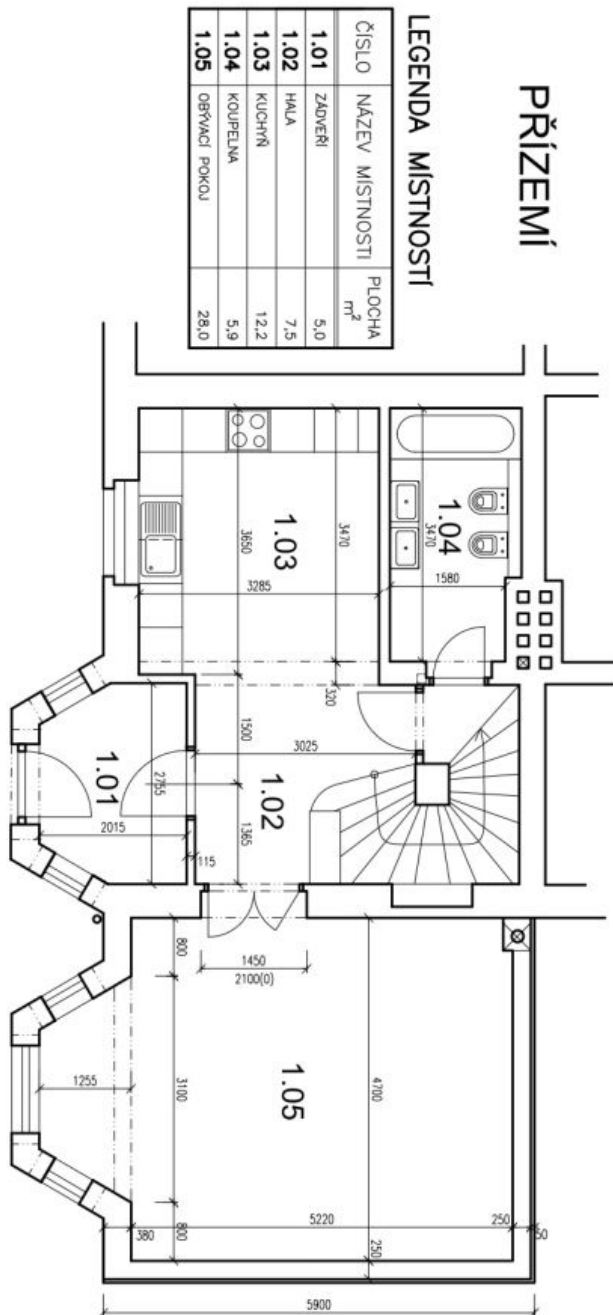

The ground floor includes a living room, a fully fitted eat-in kitchen, a bathroom (bathtub, bidet, toilet), and an entrance hall with a built-in wardrobe. The first floor features a spacious central hall, two bedrooms with fitted **walk-in closets**, and a bathroom (walk-in shower, bidet, toilet). The second floor consists of two **air-conditioned** bedrooms - one with a **balcony**, a toilet, and attic storage. There is a basement floor with a guest bedroom / office with French windows leading to a patio, a toilet, and a boiler / laundry room.

# House Five-bedroom (6+1)

230 m<sup>2</sup>, Prague 6, Dejvice, Na Čihadle**Rented**

# House Five-bedroom (6+1)

230 m<sup>2</sup>, Prague 6, Dejvice, Na Čihadle

Rented