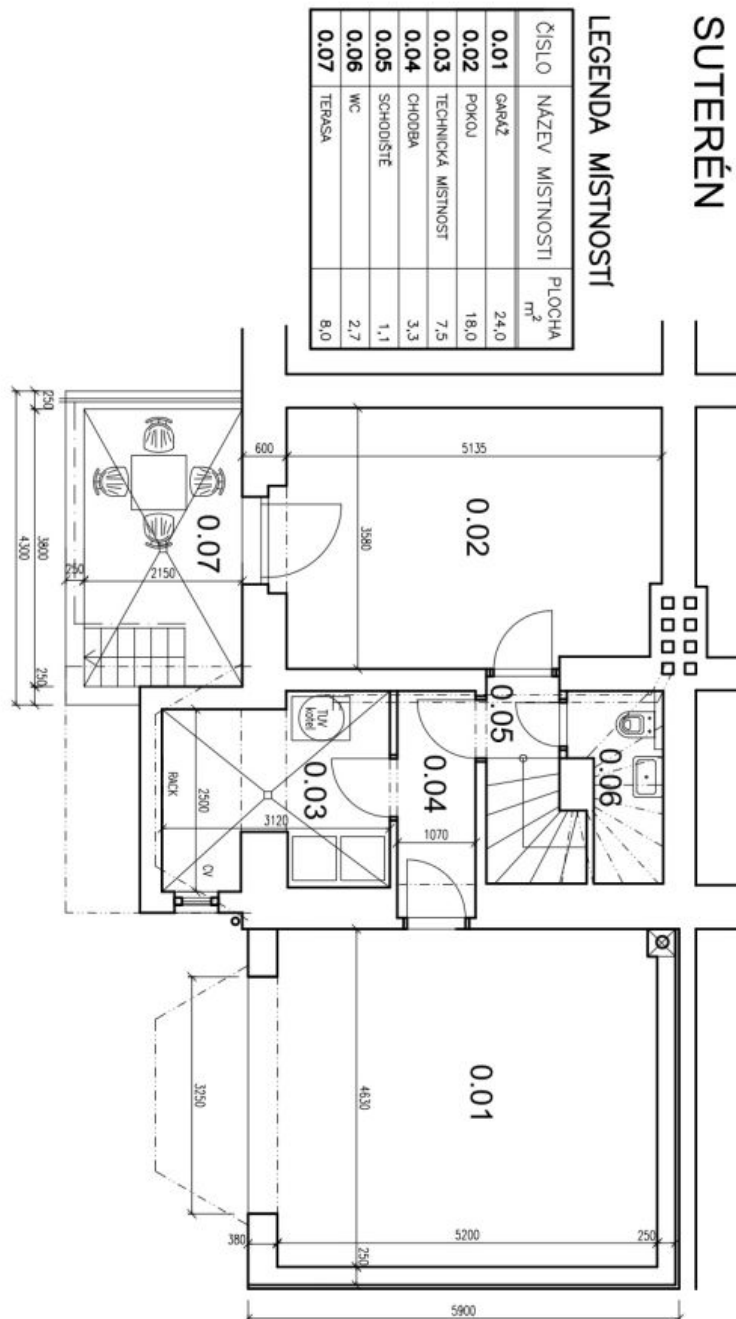

House Five-bedroom (6+1)

230 m², Prague 6, Dejvice, Na Čihadle

Rented