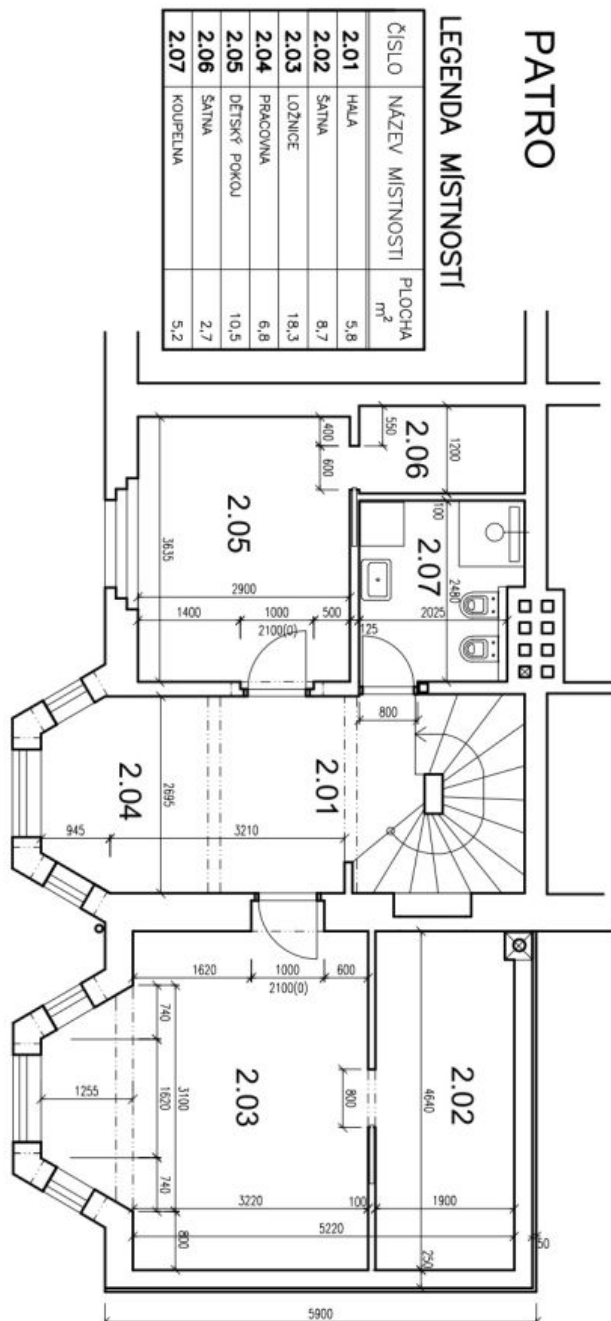

The ground floor includes a living room, a fully fitted eat-in kitchen, a bathroom (bathtub, bidet, toilet), and an entrance hall with a built-in wardrobe. The first floor features a spacious central hall, two bedrooms with fitted **walk-in closets**, and a bathroom (walk-in shower, bidet, toilet). The second floor consists of two **air-conditioned** bedrooms - one with a **balcony**, a toilet, and attic storage. There is a basement floor with a guest bedroom / office with French windows leading to a patio, a toilet, and a boiler / laundry room.

# House Five-bedroom (6+1)

230 m<sup>2</sup>, Prague 6, Dejvice, Na Čihadle

Rented