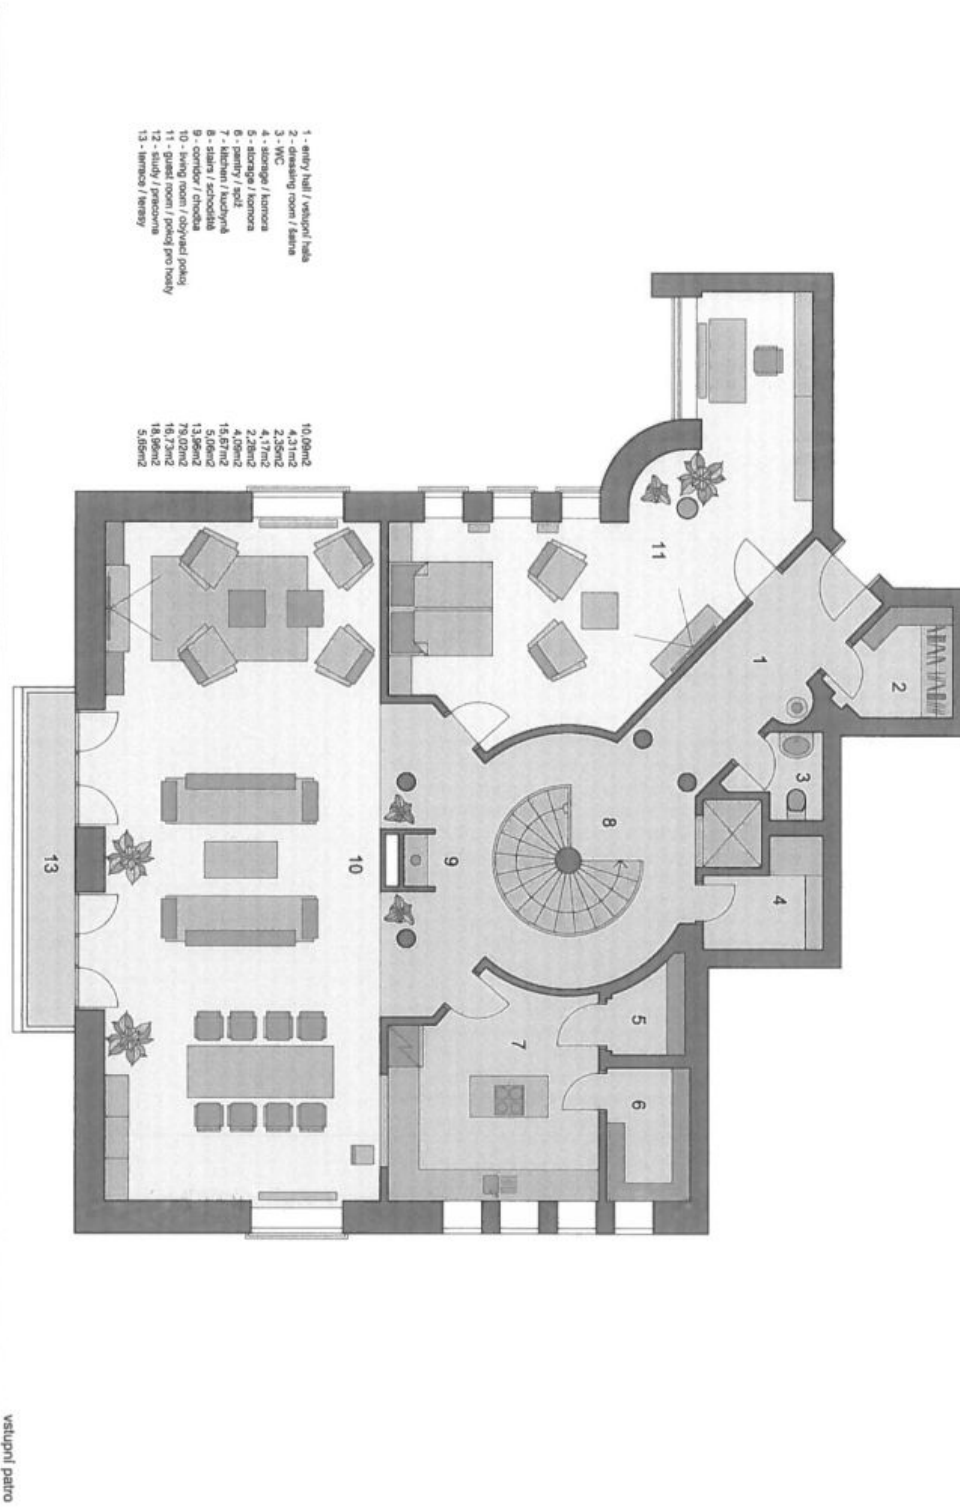

Apartment Five-bedroom (6+1)

Rented

371 m², Praha 6, Bubeneč, Rooseveltova

Apartment Five-bedroom (6+1)

Rented

371 m², Praha 6, Bubeneč, Rooseveltova

Total area	386 m ²
Floor area*	371 m ²
Balcony	9 m ²
Terrace	6 m ²
Parking	Two on-site garage parking spaces.
Garage	Yes
Cellar	Yes
Service price	Service charges including a reception, pool, sauna, and fitness center plus electricity, water, and gas are approx. CZK 28,000/month.
PENB	G
Reference number	33028
Available from	Immediately

The upper, entrance level includes a spacious living room with a dining area and a balcony, a fully fitted kitchen with a pantry, a cooling room and a serving window, a guest bedroom (or an office), a storage room, a walk-in closet, a toilet, and an entrance hall. The lower level features four bedrooms, three bathrooms, three walk-in closets, a study, two balconies, a toilet, and a utility room.

Air-conditioning, private interior elevator, hardwood parquet and marble floors and bathroom tiles, security entry door, built-in wardrobes, central heating, dishwasher, alarm, cellar. The residence has a central trash chute and structured cabling. Two garage parking spaces are included.

* Area of the unit according to the Civil Code. The area consists of the sum total area of the entire unit bounded by perimeter walls.

Apartment Five-bedroom (6+1)

Rented

371 m², Praha 6, Bubeneč, Rooseveltova