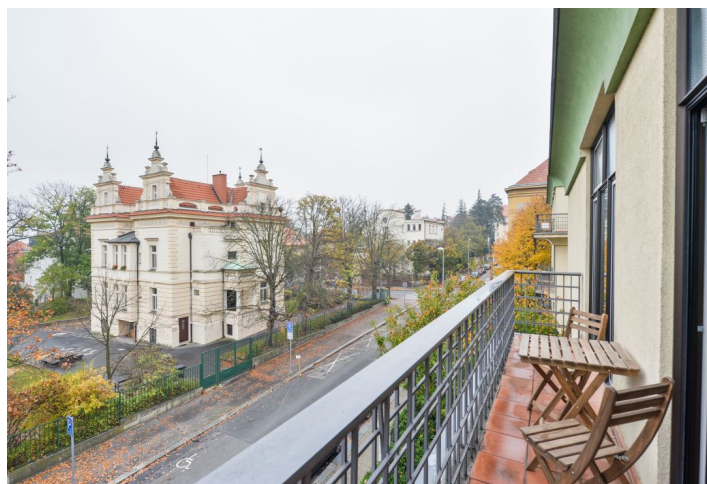

Apartment Five-bedroom (6+1)

Rented

371 m², Praha 6, Bubeneč, Rooseveltova