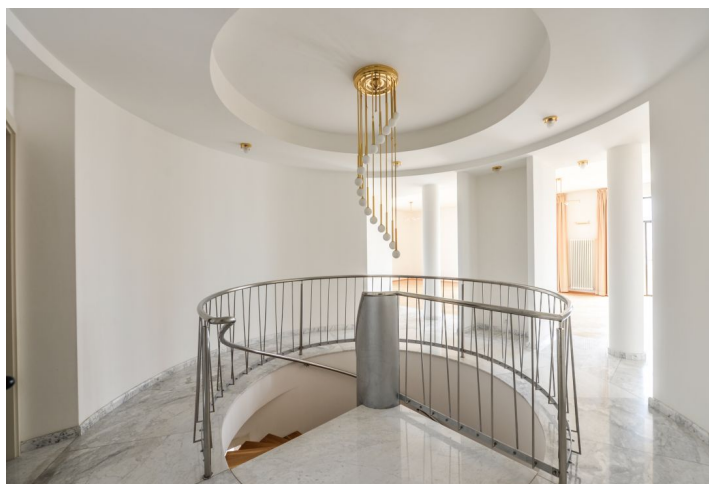

Apartment Five-bedroom (6+1)

Rented

371 m², Praha 6, Bubeneč, Rooseveltova