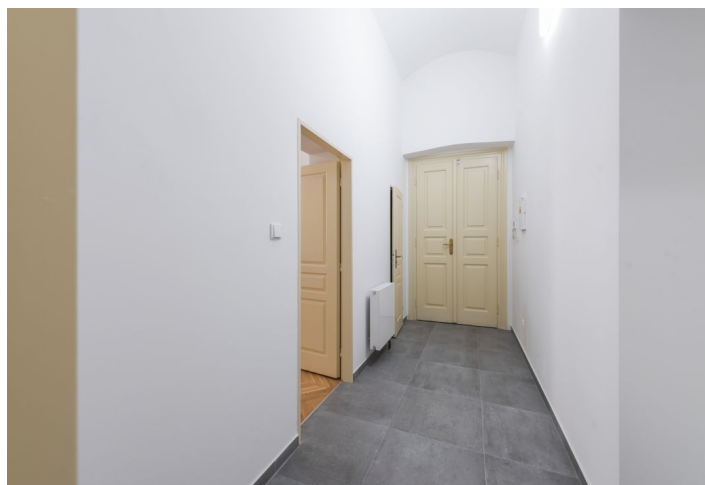

Apartment Studio (1+kk)

47 m², Praha 1, Nové Město, Na Struze

Rented