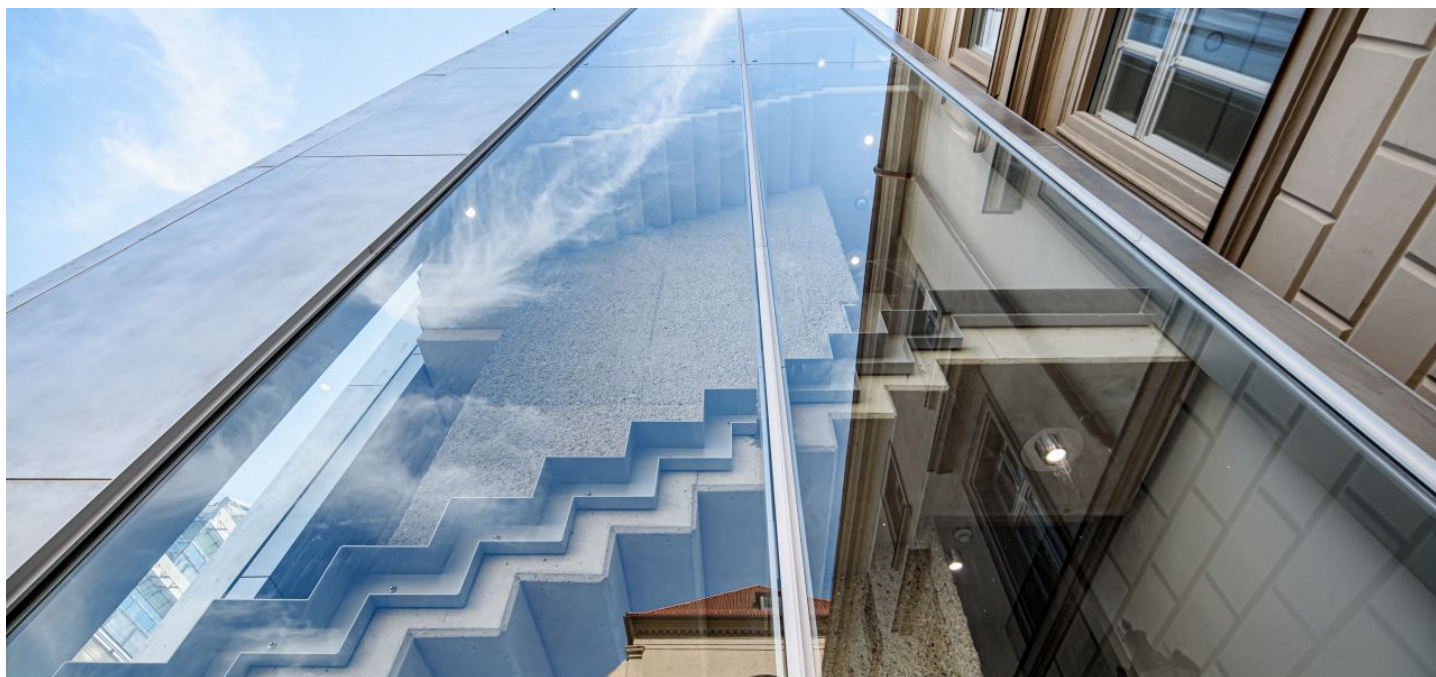

Office building

Praha 1, Nové Město, Hybernská

Rented