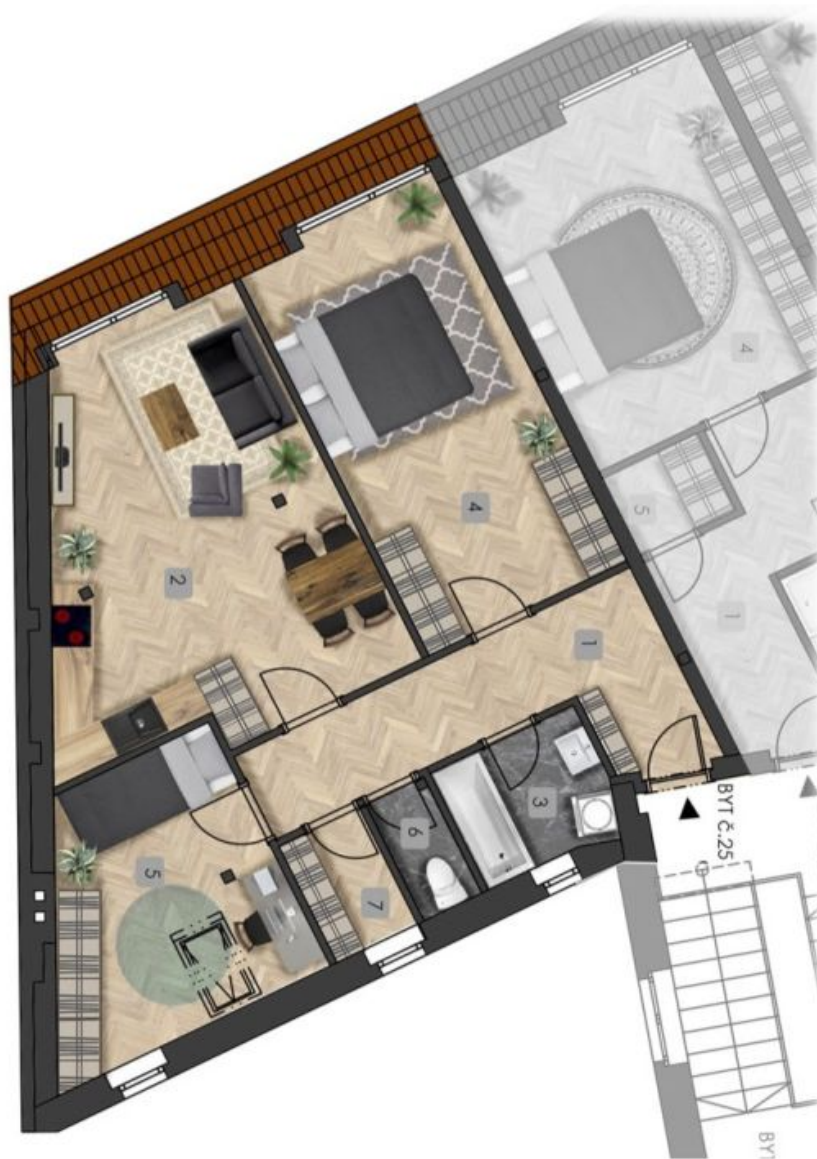

## Apartment Two-bedroom (3+kk)

Rented

78 m<sup>2</sup>, Prague 3, Žižkov, Řehořova

Total area	78 m <sup>2</sup>
Parking	-
Cellar	-
PENB	G
Reference number	33645
Available from	Immediately

Boasting views of the Prague Castle and the Vítkov park, this new 2-bedroom attic apartment is on the 4th top floor of a completely newly refurbished residential building from the beginning of the 20th century, with a new lift and preserved original details. Located on a quiet street in a sought after area on the border between Žižkov and Vinohrady, within walking distance of the city center, a few min. walk to bus and tram stops, one short stop to the Hlavní nádraží metro station. The location offers complete amenities including sports and relaxation opportunities in the nearby parks the Vítkov Hill, Riegrovy sady and Parukářka, as well as a popular bike path.

The apartment consists of a living room with a fully fitted open plan kitchen and a dining area, two separate bedrooms, a bathroom including a bathtub, a walk-in shower and a toilet, an additional separate toilet, a storage room, and an entrance hall.

**Wooden floors**, tiles, central gas heating, dishwasher, induction cooktop. Monthly deposit for service charges, water and heating: CZK 4936/month. Electricity is billed separately.

\* Area of the unit according to the Civil Code. The area consists of the sum total area of the entire unit bounded by perimeter walls.

## Apartment Two-bedroom (3+kk)

78 m<sup>2</sup>, Prague 3, Žižkov, Řehořova

Rented