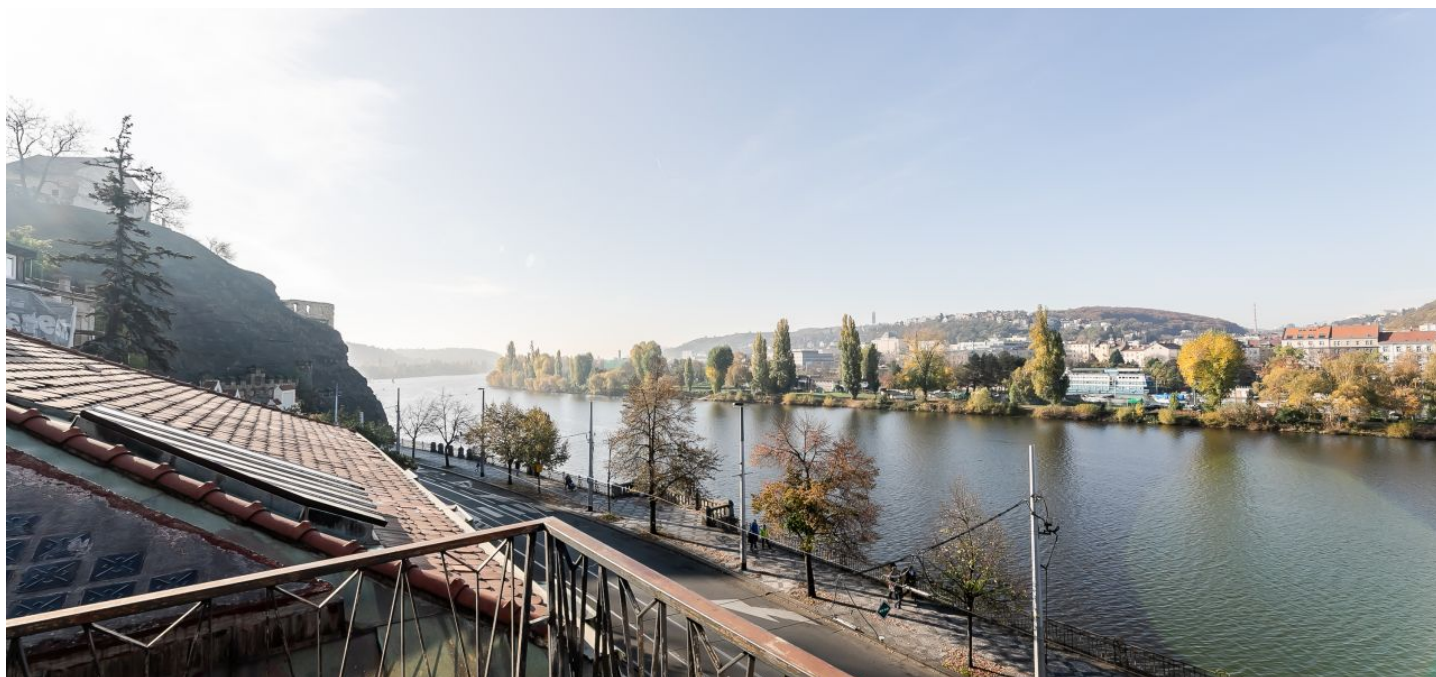

Apartment building

1 013 m², Prague 2, Nové Město, Rašínovo nábřeží

Ask for price