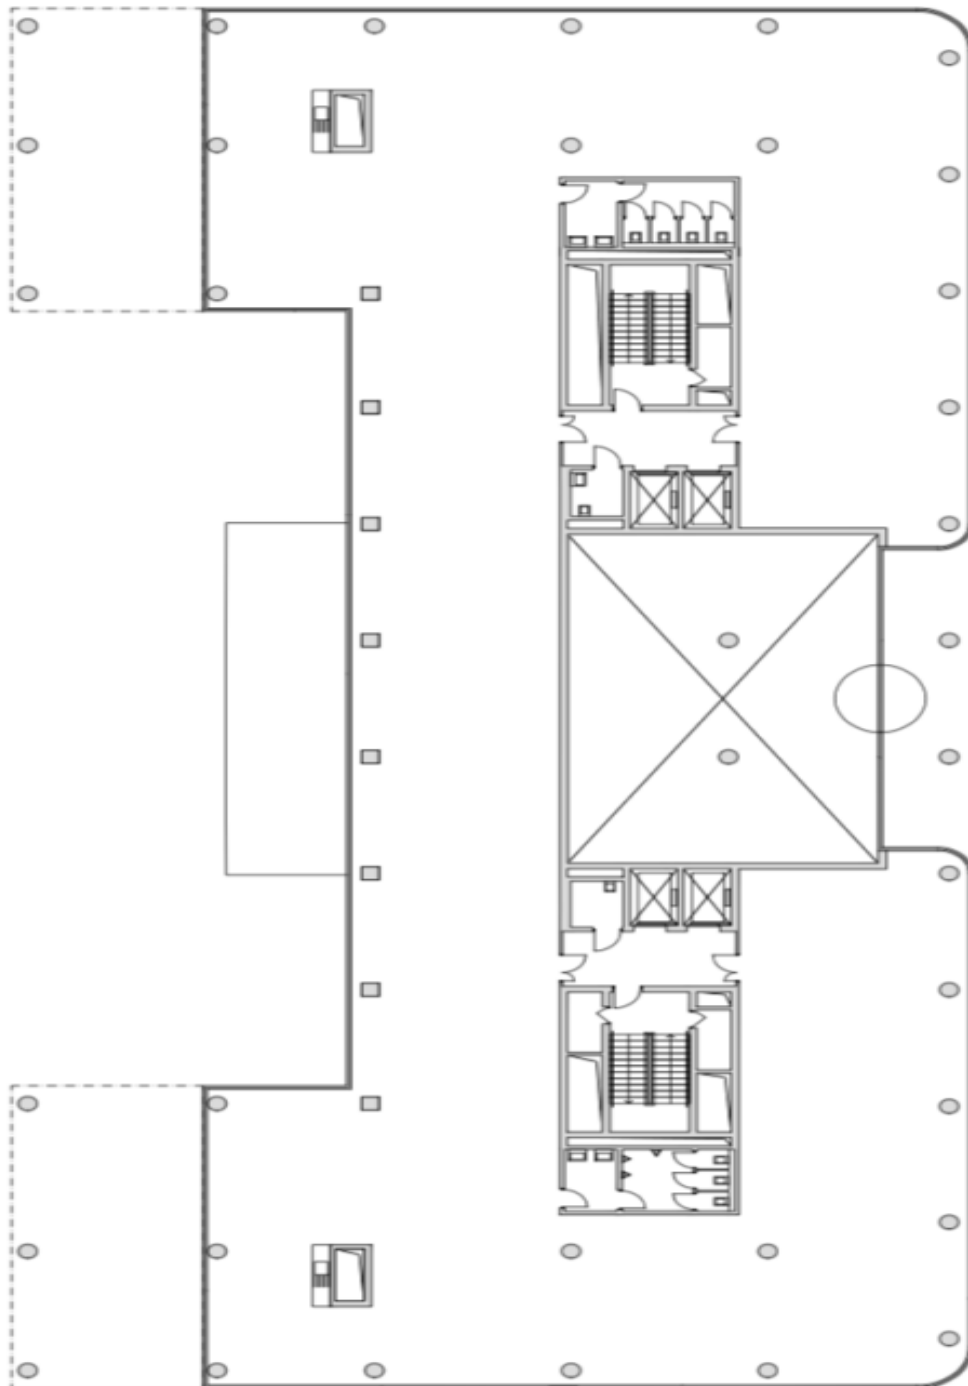

Office space

Praha 8, Karlín, Rohanské nábřeží

Rented

2NP