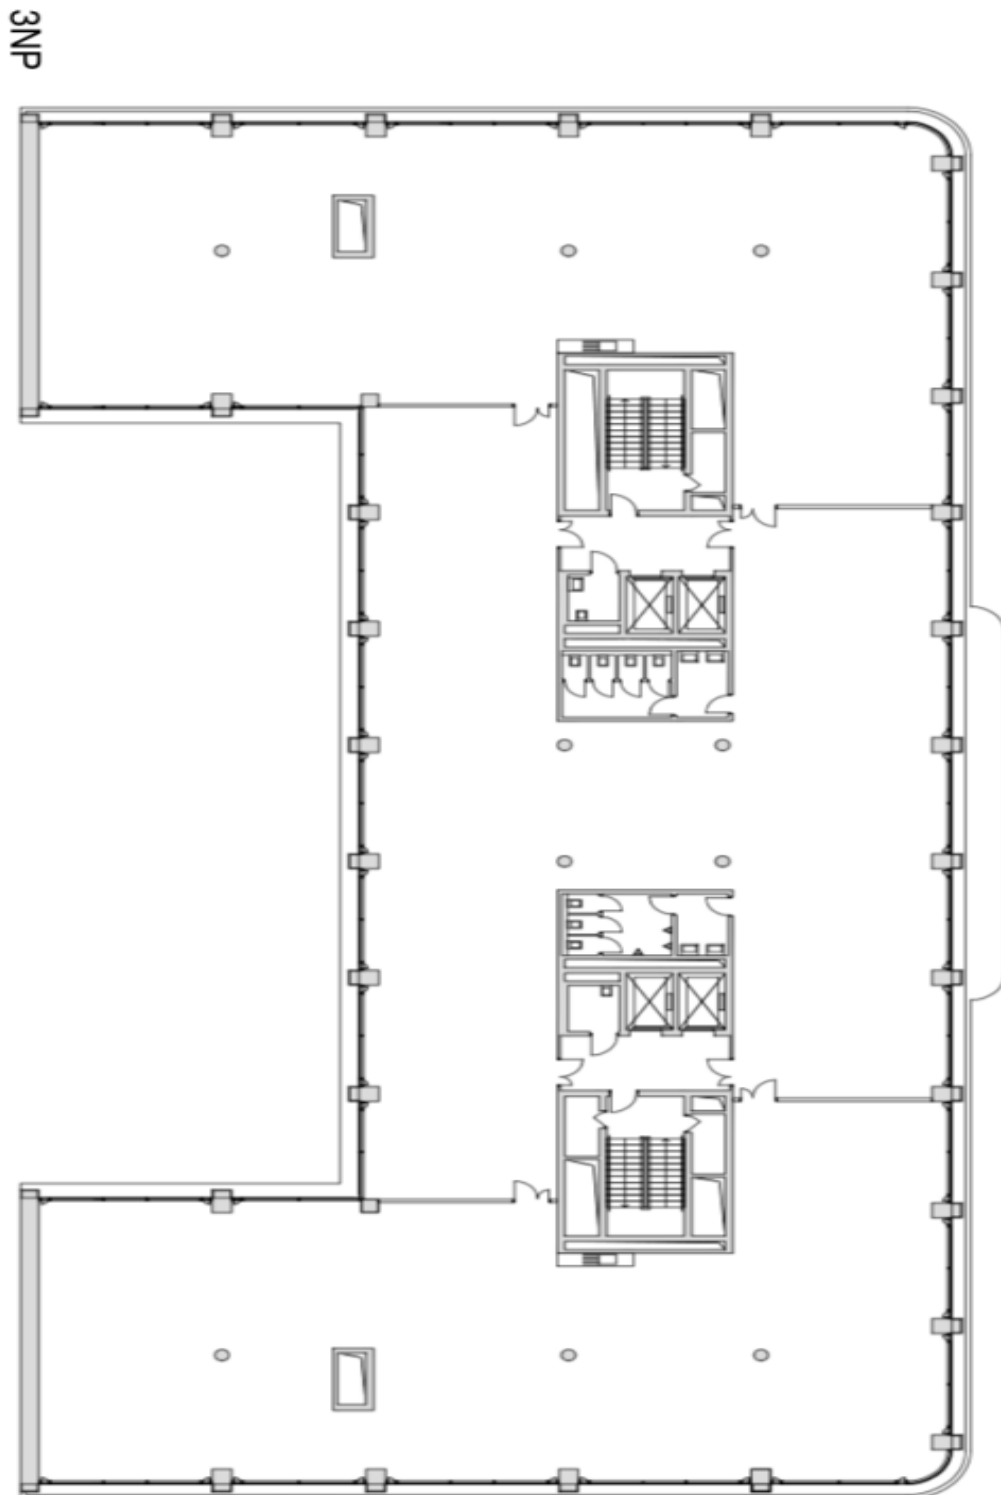

Office space

Praha 8, Karlín, Rohanské nábřeží

Rented