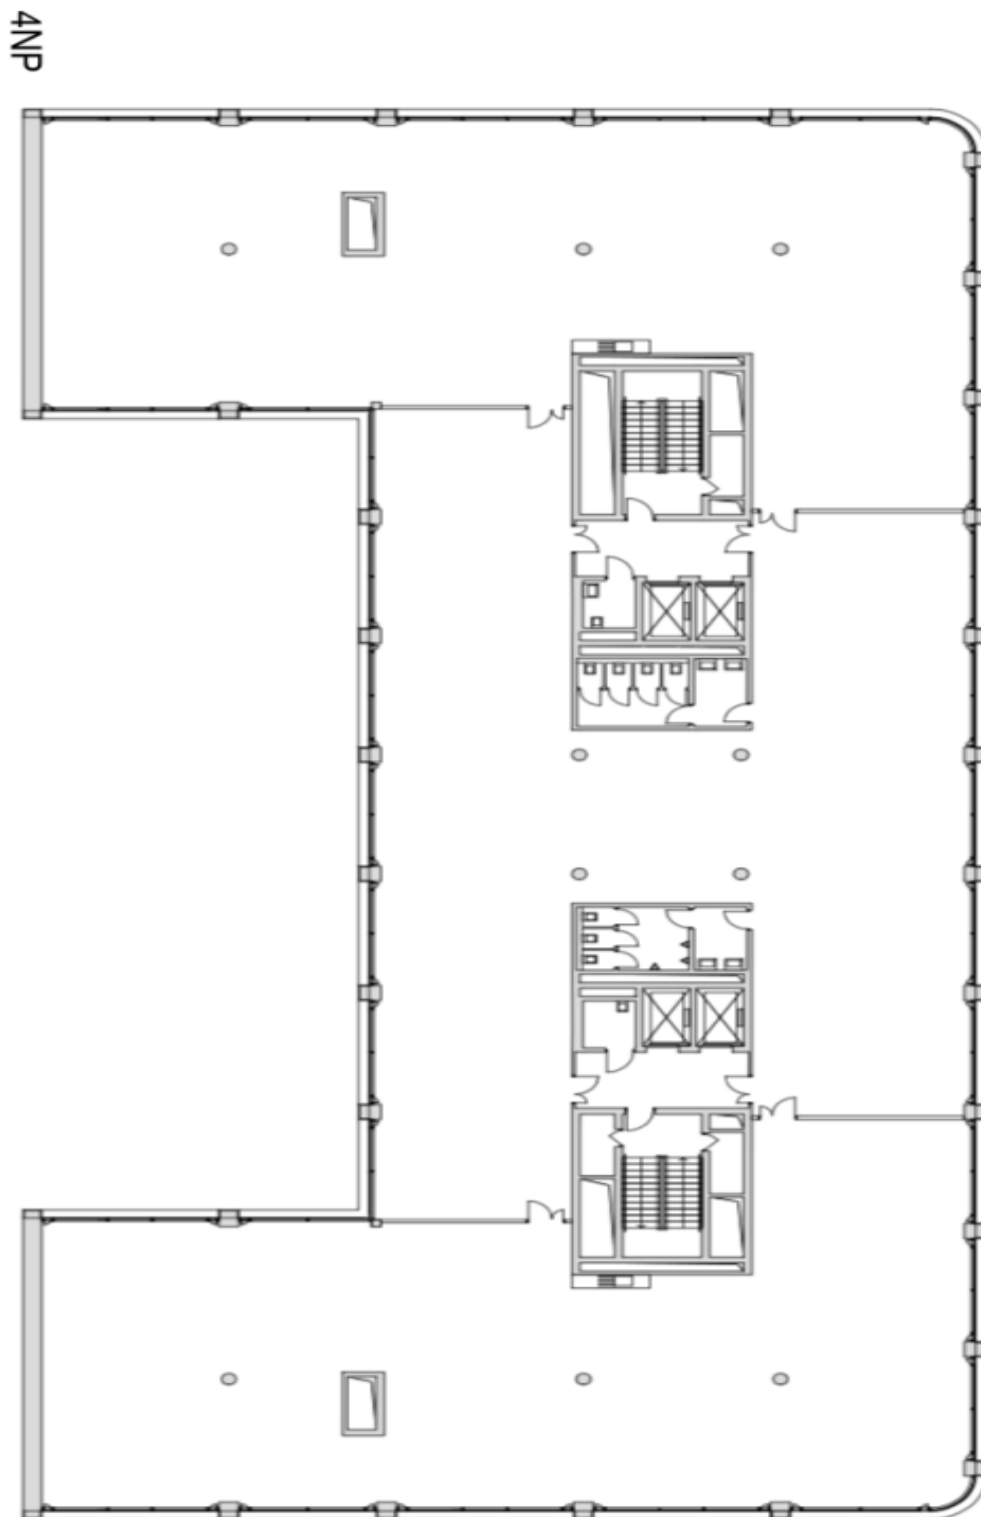

Office space

Praha 8, Karlín, Rohanské nábřeží

Rented