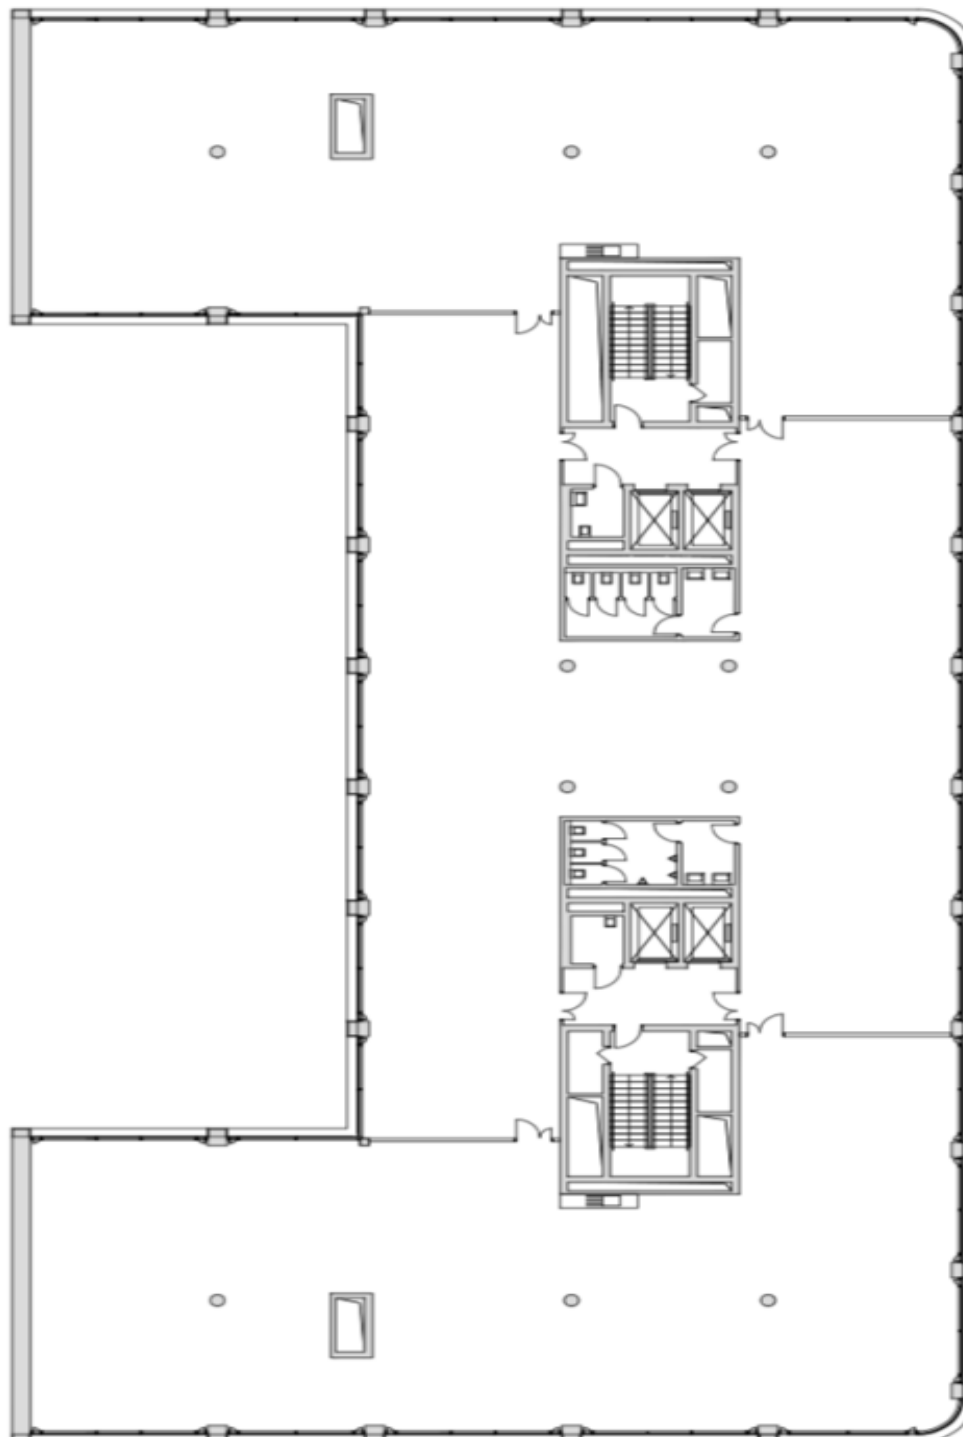

Office space

Praha 8, Karlín, Rohanské nábřeží

Rented

5NP