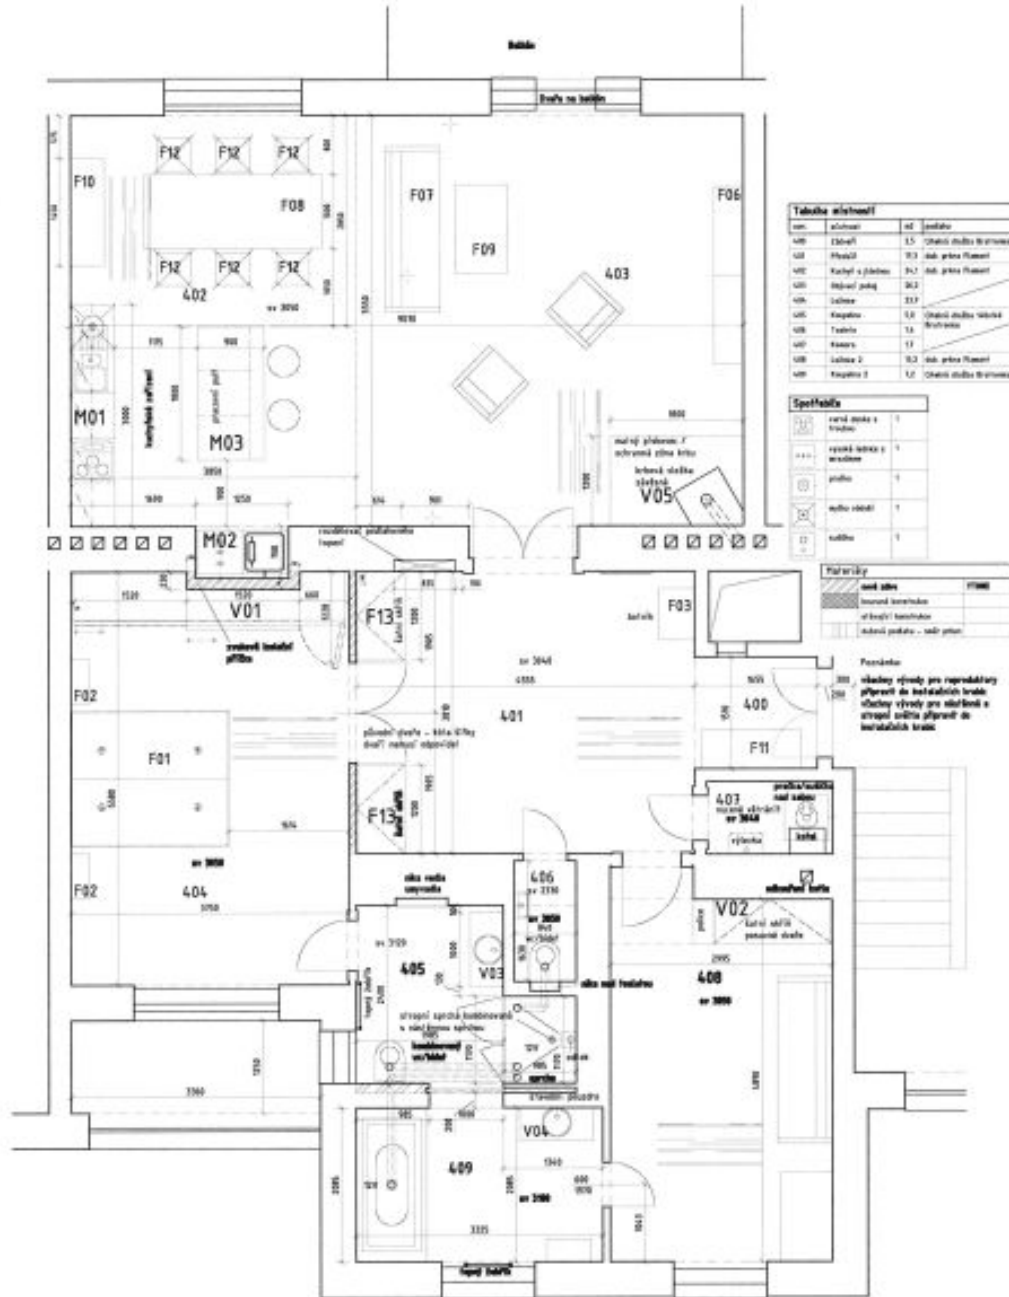

## Apartment Two-bedroom (3+kk)

Rented

125 m<sup>2</sup>, Praha 6, Bubeneč, Eliášova

Total area	135 m <sup>2</sup>
Floor area*	125 m <sup>2</sup>
Balcony	10 m <sup>2</sup>
Parking	On-site garage parking.
Garage	Yes
Cellar	-
PENB	G
Reference number	34172
Available from	Immediately

The interior features a spacious entrance hall, an open living room with a **slow burning stove**, a fully fitted kitchen, a dining area and **balcony** access, 2 bedrooms, a bathroom including a bathtub, a walk-in shower and a toilet, an additional separate toilet, a utility room, and an **enclosed balcony** facing the courtyard.

\* Area of the unit according to the Civil Code. The area consists of the sum total area of the entire unit bounded by perimeter walls.

# Apartment Two-bedroom (3+kk)

125 m<sup>2</sup>, Praha 6, Bubeneč, Eliášova

Rented

VLLHKA s.r.o., Kuzel 398, 16500 Praha 6, Ing. arch. Petr Šedivý		číslo	07 010
BYT ELIÁŠOVA 745/38 stavba / interiér		část	stavba / interiér
PŮDORYS - skutečné provedení stavby		škála	1:50