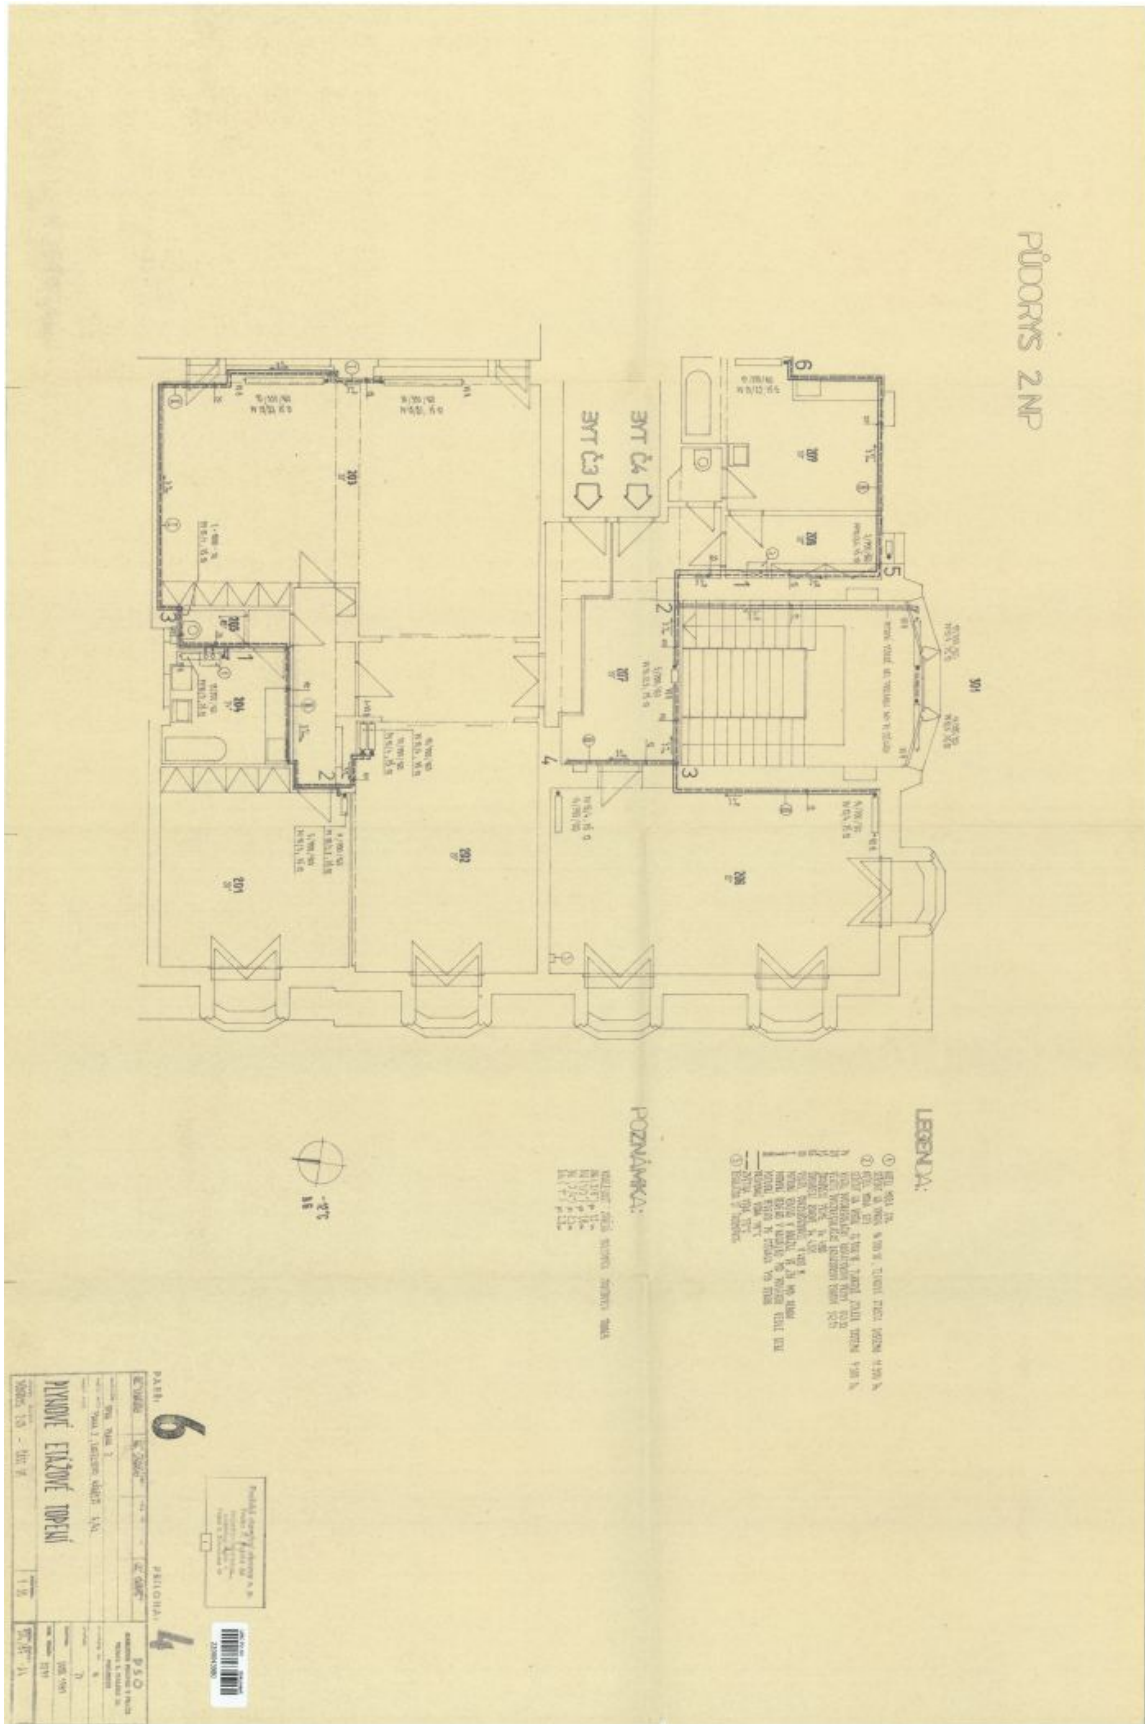

House Nine-bedroom (10+kk)

1 013 m², Prague 2, Nové Město, Rašínovo nábřeží

Ask for price