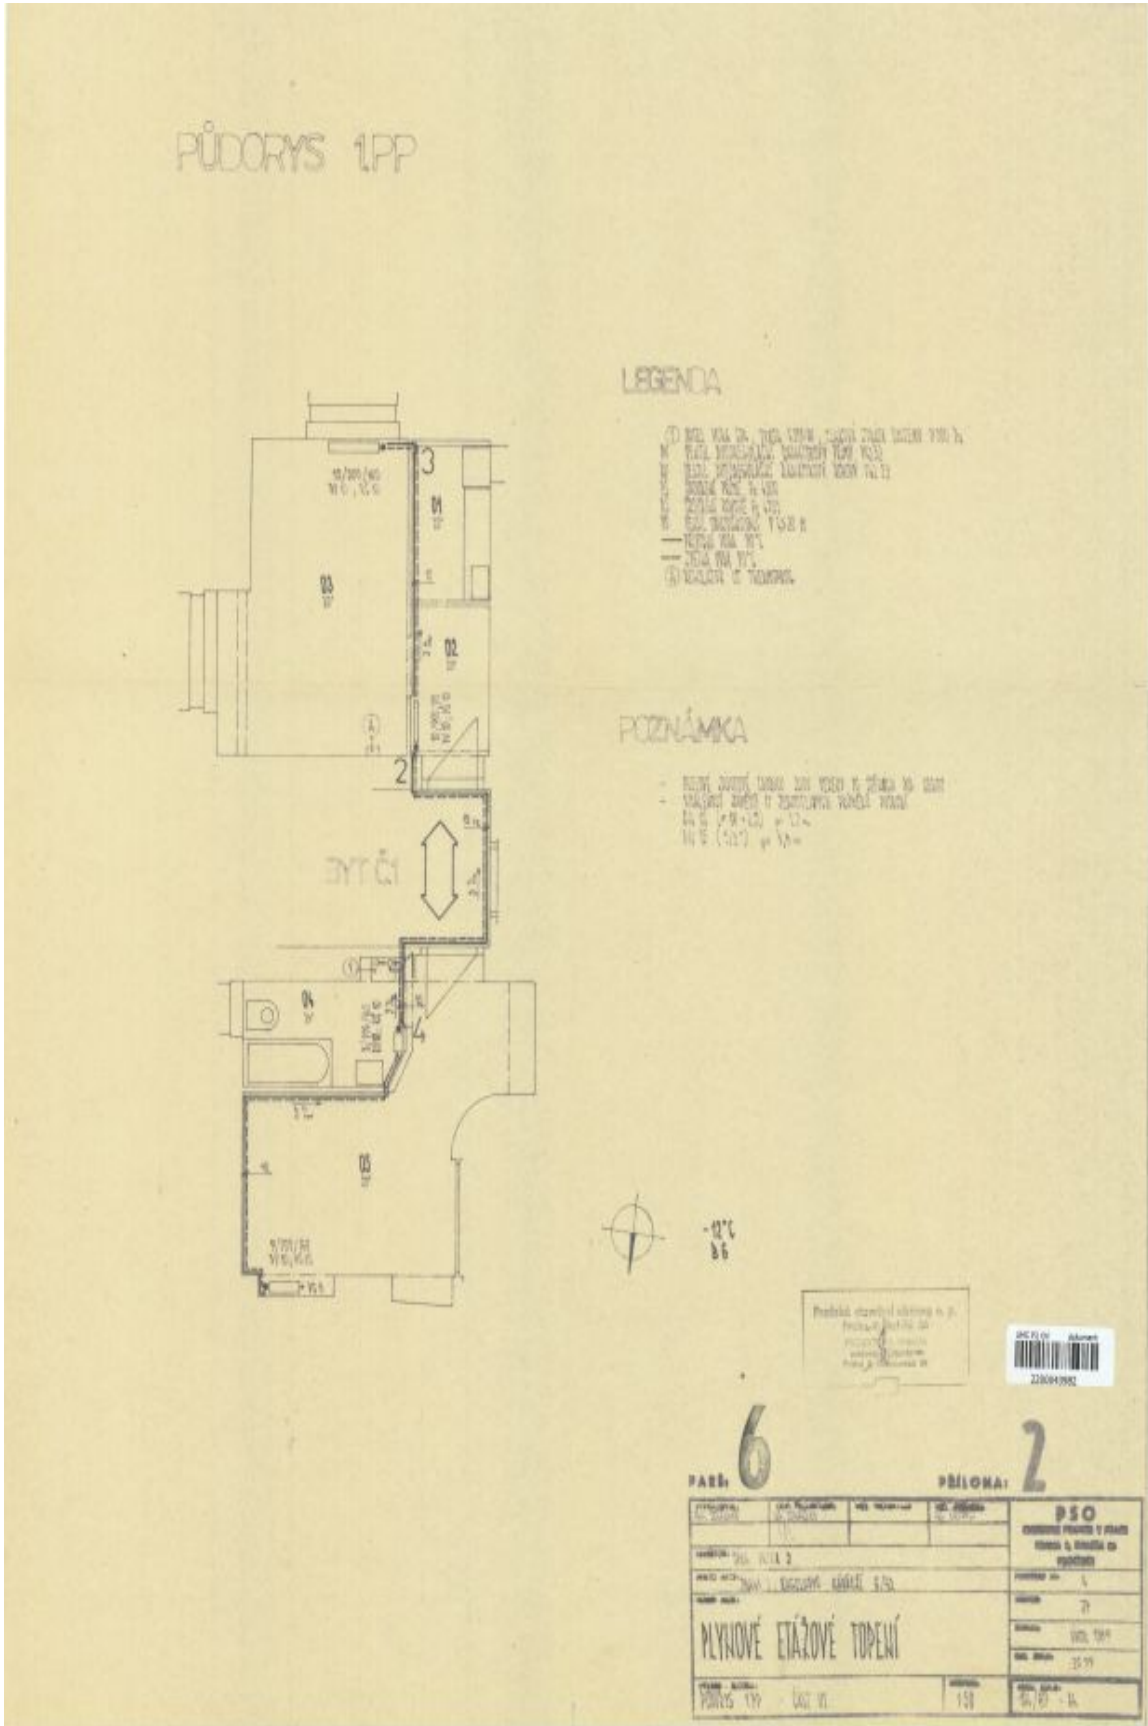

House Nine-bedroom (10+kk)

Ask for price

1 013 m², Prague 2, Nové Město, Rašínovo nábřeží