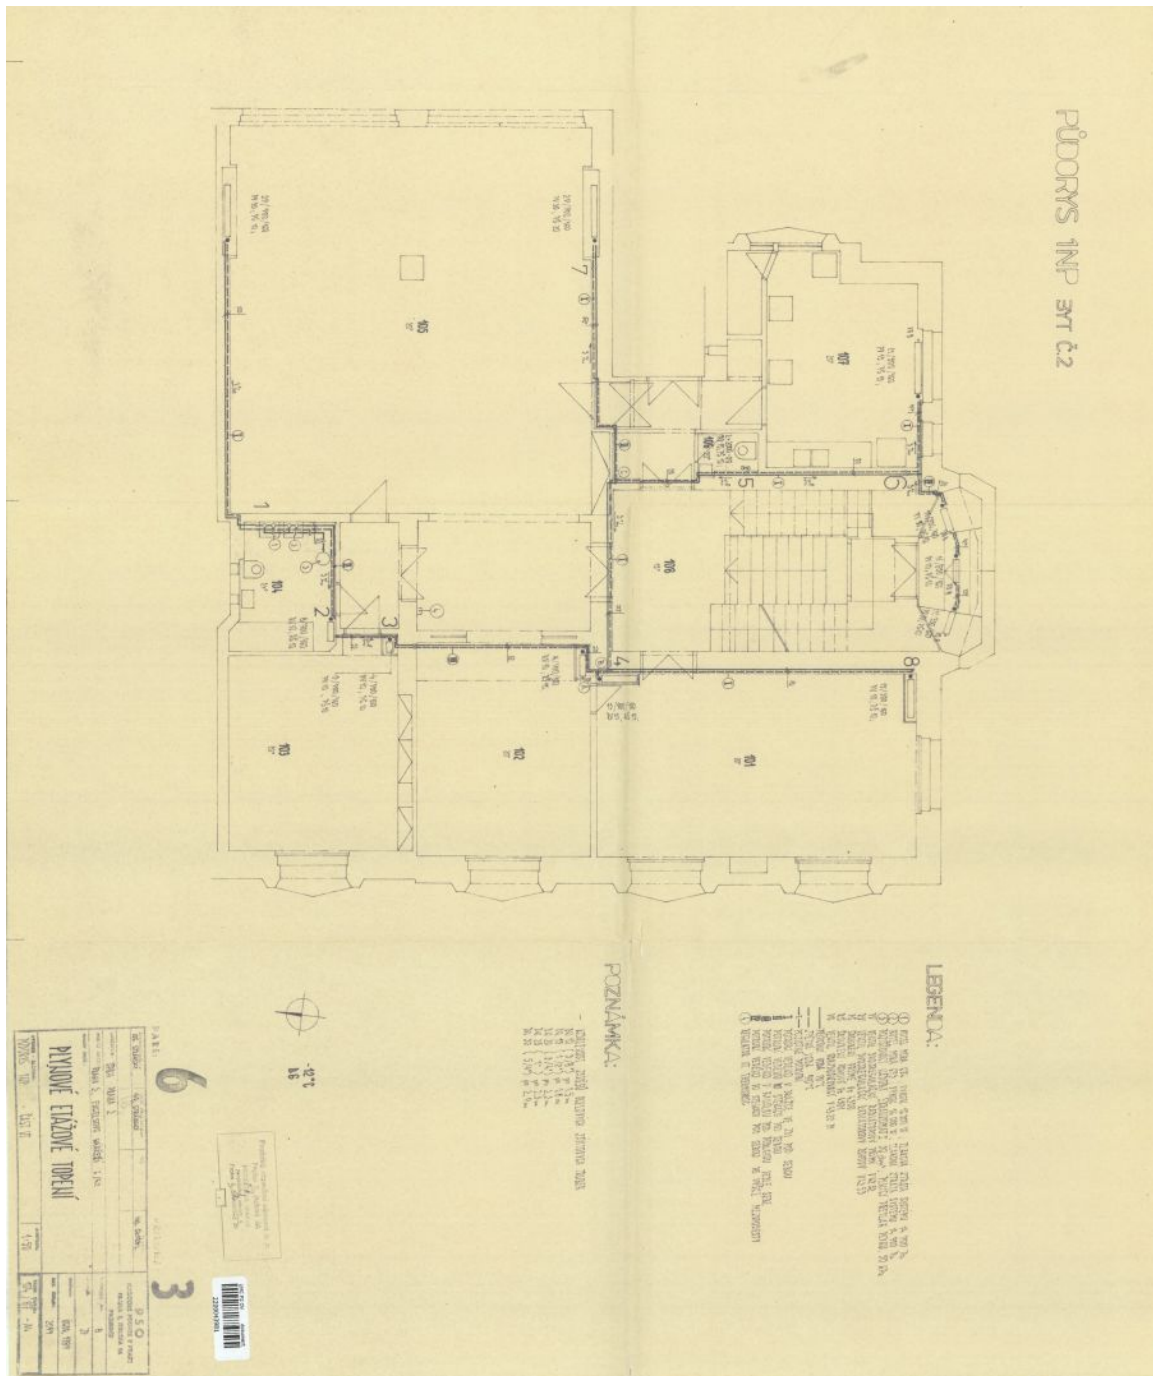

The current layout consists of 1 underground floor, 2 upper floors, and an attic with offices with kitchens, toilets, and utility facilities. There are storage rooms on the 2nd underground floor. There is a brick garden house on the plot.

Total area 1,013 m², built-up area 427 m², garden 247 m², plot 674 m².

In addition to regular property viewings, we also offer **real time video viewings** via WhatsApp, FaceTime, Messenger, Skype, and other apps.

House Nine-bedroom (10+kk)

Ask for price

1 013 m², Prague 2, Nové Město, Rašínovo nábřeží

House Nine-bedroom (10+kk)

1 013 m², Prague 2, Nové Město, Rašínovo nábřeží

Ask for price

House Nine-bedroom (10+kk)