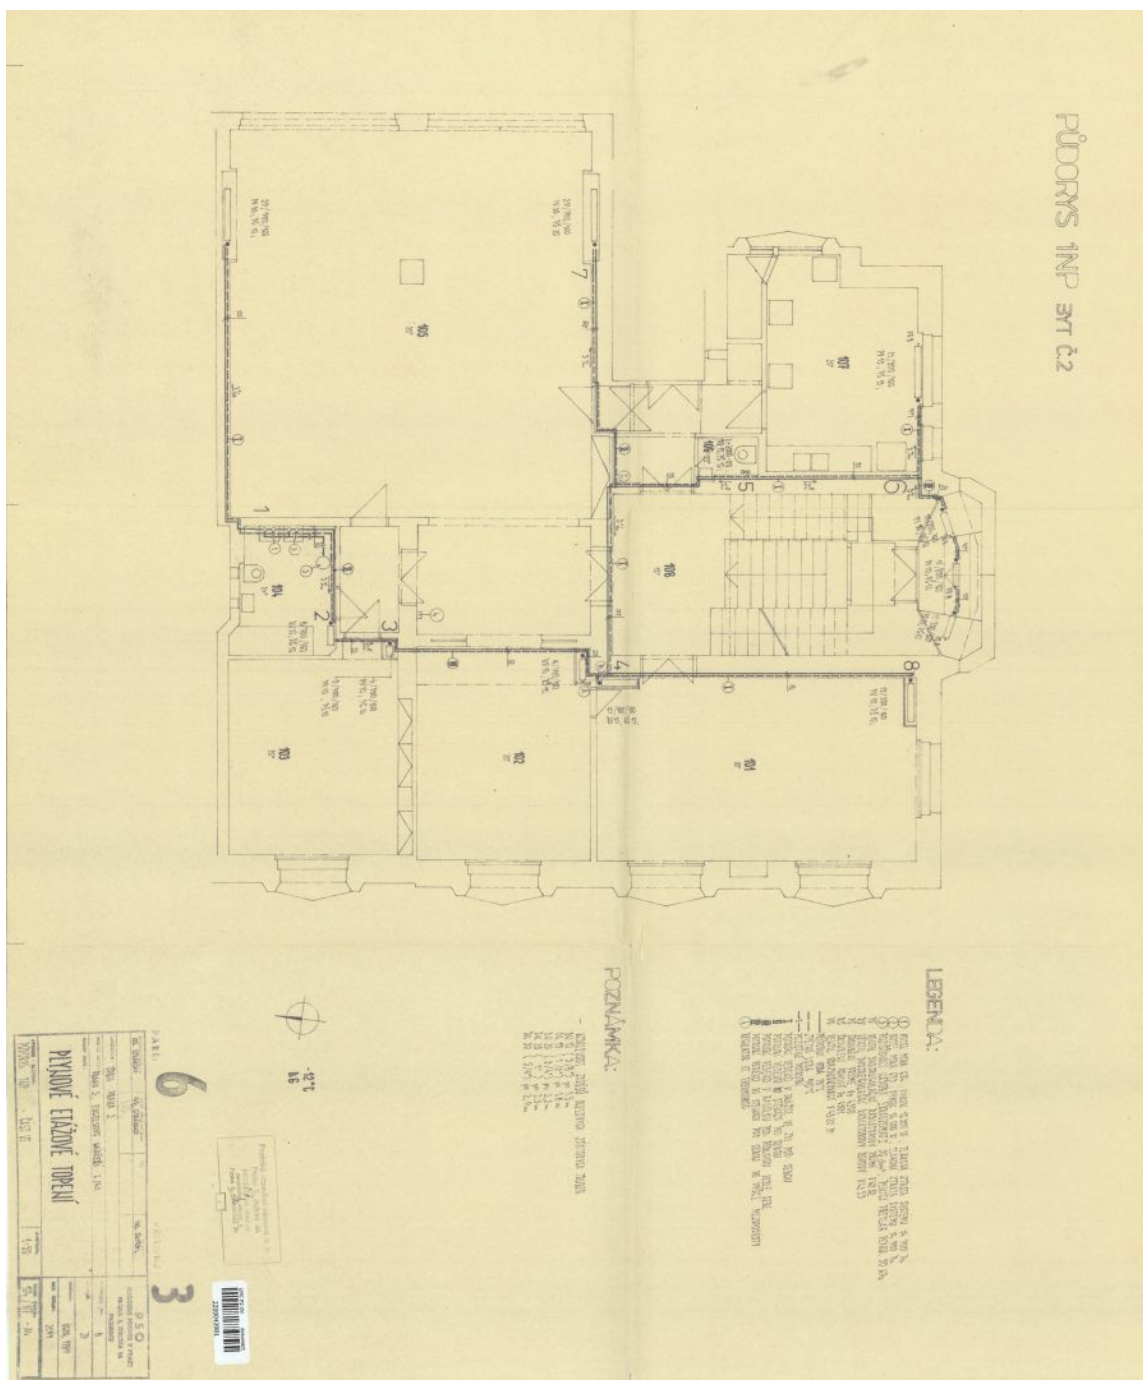

House Nine-bedroom (10+kk)

Ask for price

1 013 m², Prague 2, Nové Město, Rašínovo nábřeží