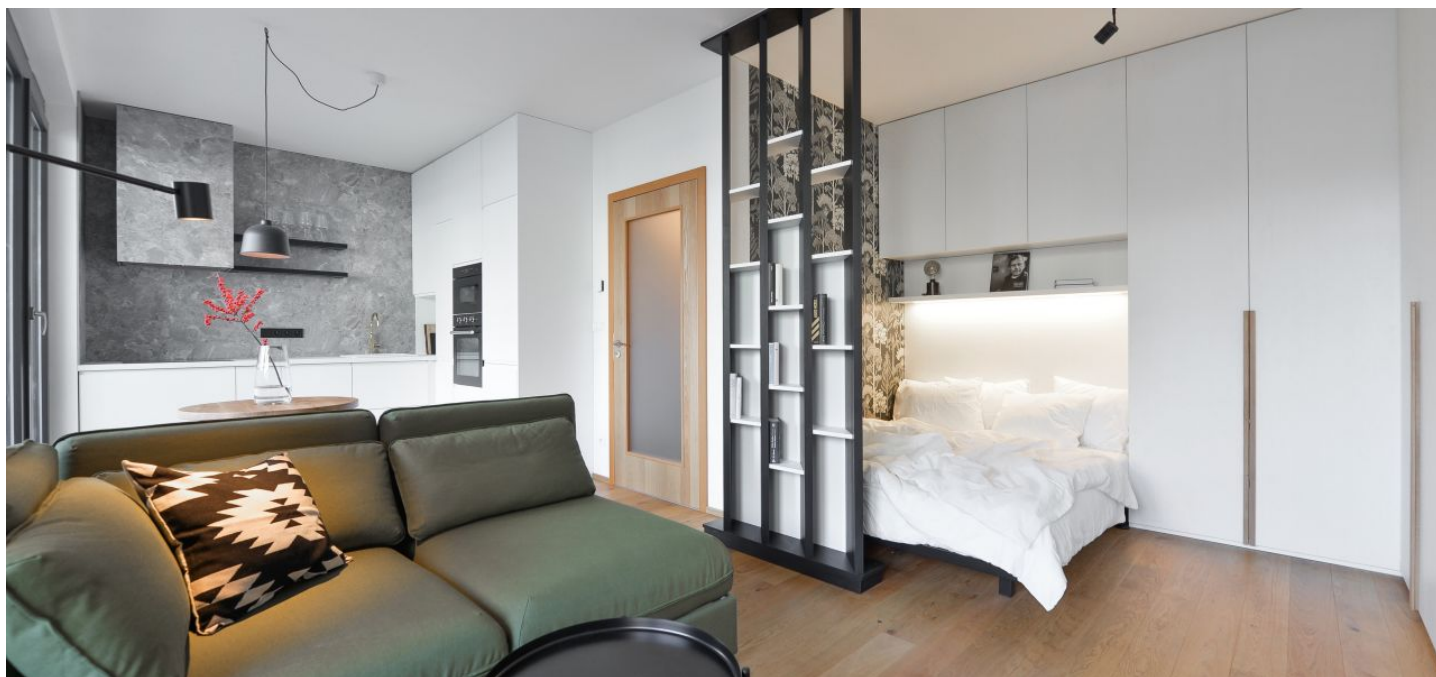

This completely furnished studio apartment with a 12 m² terrace is on the 1st floor of the Vivus Osadní residential project with an elevator, located in a sought-after, rapidly developing part of Holešovice. The Nádraží Holešovice, Palmovka, and Vltavská metro stations are a few tram stops away, and the DOX Center for Contemporary Art, La Fabrika theater, and Vnitroblok cultural center are close-by.

The interior features a living room with a bedroom zone, a fully fitted open plan kitchen, and large French windows leading to the **terrace**, a bathroom with a bathtub, a toilet and a bidet shower, and an entrance hall.