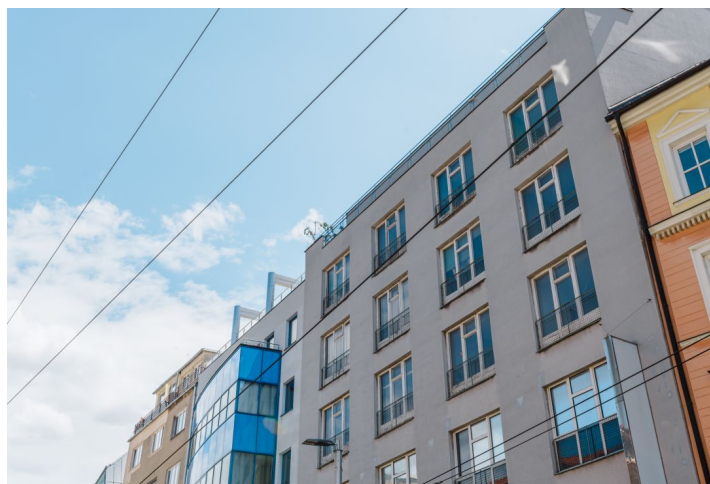

Retail space

Bratislava I, Staré Mesto, Obchodná

€ 15.00 / m² | CZK 379 / m²