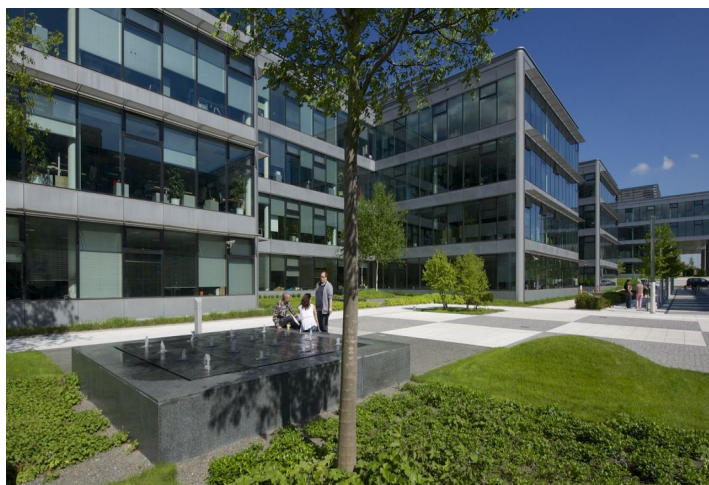

Office space

Praha 4, Chodov, V Parku

Rented