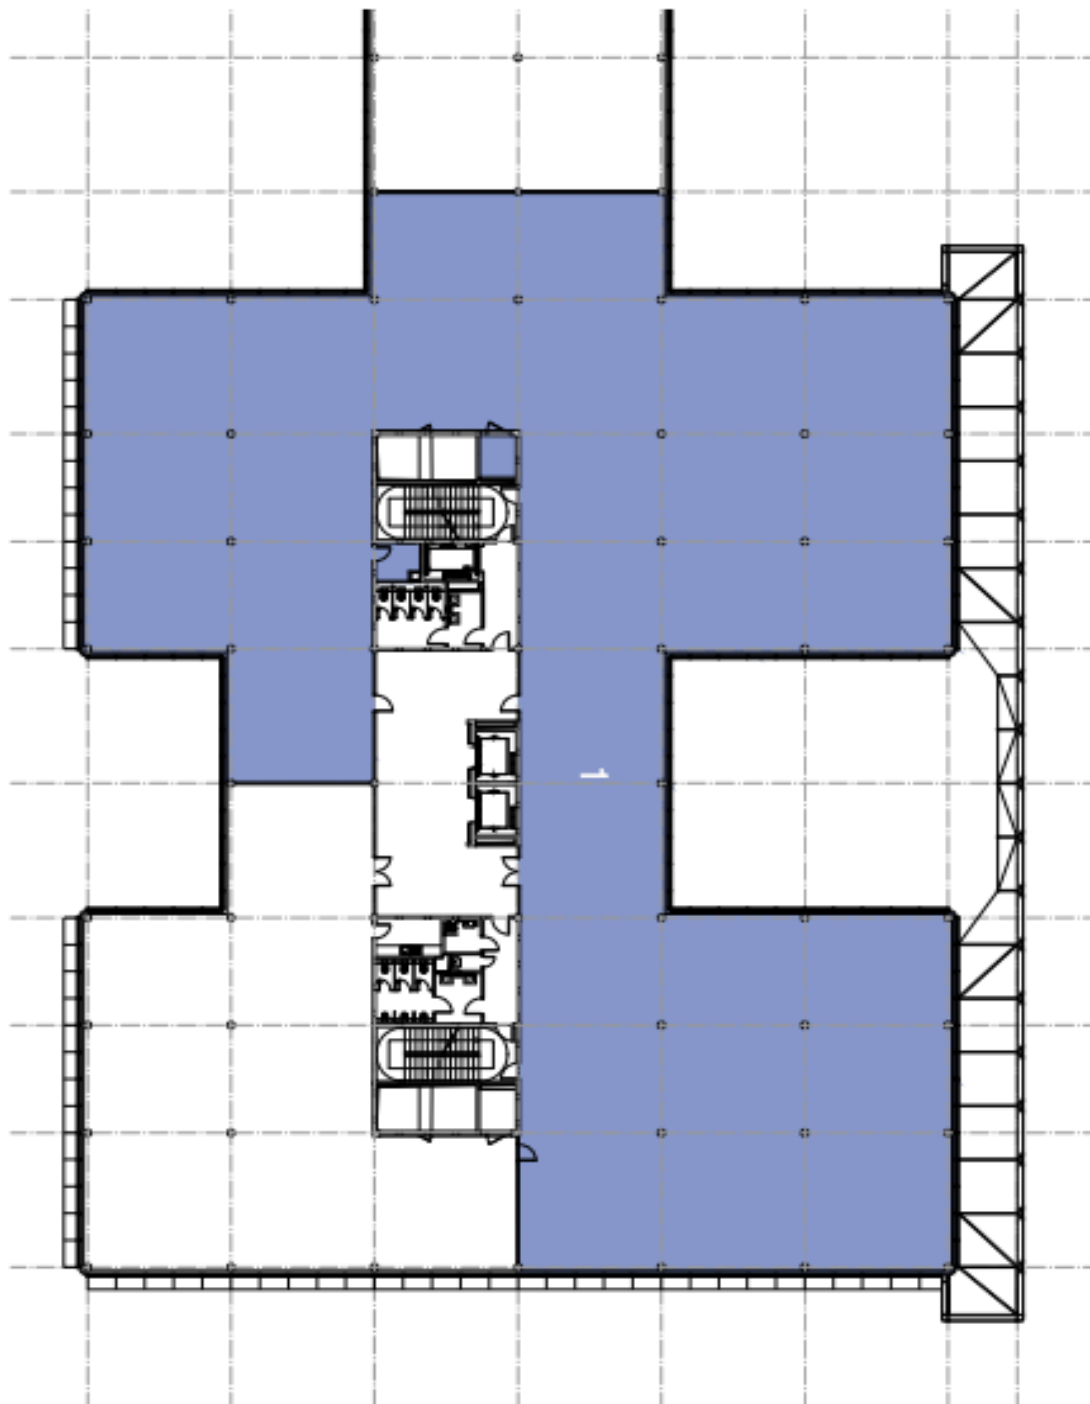

Office space

Prague 4, Chodov, V Parku

Rented