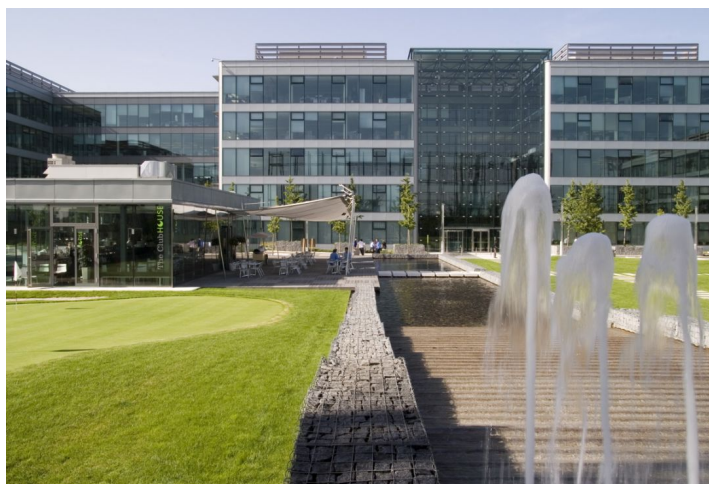

Office space

Prague 4, Chodov, V Parku

Rented

Prague 4, Chodov, V Parku

Service price	142 CZK monthly per m ²
Available area	2 827 m ²
Cellar	-
Parking	EUR 110 / ps / month
PENB	G
Reference number	34577

Office space for lease on the 1st floor in campus-style office community business park. The site includes 12 state-of-the-art superior-standard buildings. The buildings are situated in a landscaped garden that consists of carefully selected trees, plants, and grasses and a network of streams, fountains, and pools. Atrium gardens and vestibules connect each building with the outside garden and create a unique office environment.

Location:

The project is situated in Prague 4—the Czech capital's fastest growing big business and retail destination—adjacent to the Prague-Budapest-Vienna highway and 50 m from the Chodov metro station (line C) and transportation hub. The site is also located next to one of Prague's most ambitious retail-entertainment projects: the Chodov shopping center that forms an integral part of this vibrant new city quarter.

Features and Services:

The project offers its tenants maximum flexibility to customize the office space to meet their needs. The superior-standard buildings feature "organic technology" infrastructures to accommodate technological innovations and provide access to direct high-speed broadband fiber optic connections. Amenities include a shared lobby with a reception, 24/7 access, high-speed and service elevators, secured networks, air conditioning, raised floors, and lighting. The project offers a variety of amenities including a cafeteria, a fitness zone, a newsagent's, dry cleaners, florist, Sony customer service center, etc. as well as a child daycare and private healthcare services.