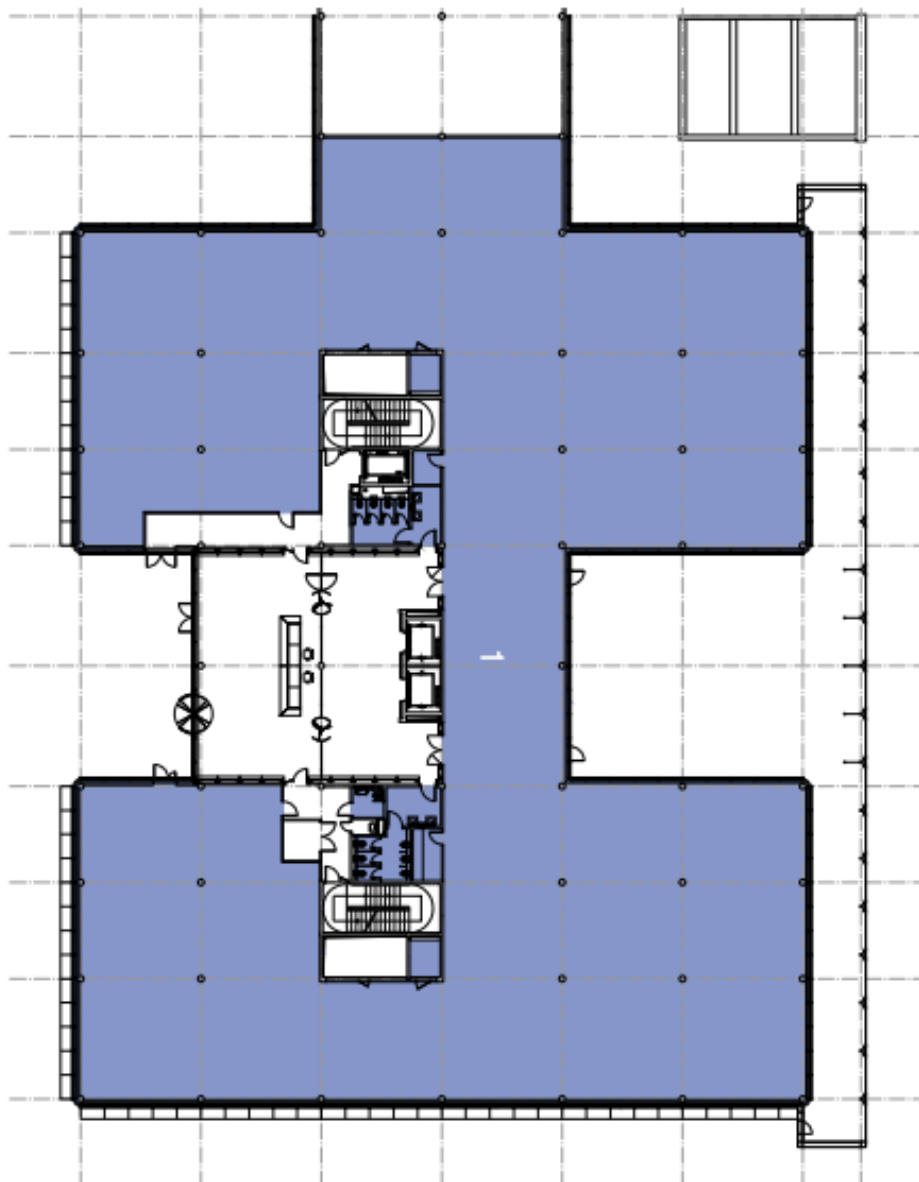

Office space

Prague 4, Chodov, V Parku

Rented