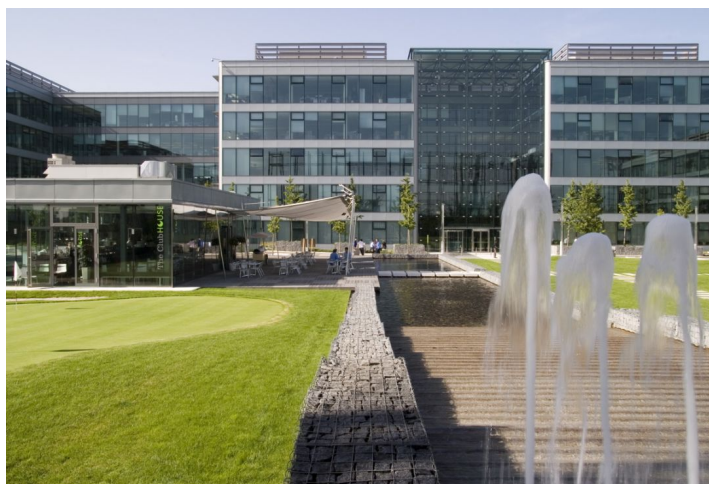

Office space

Prague 4, Chodov, V Parku

Rented