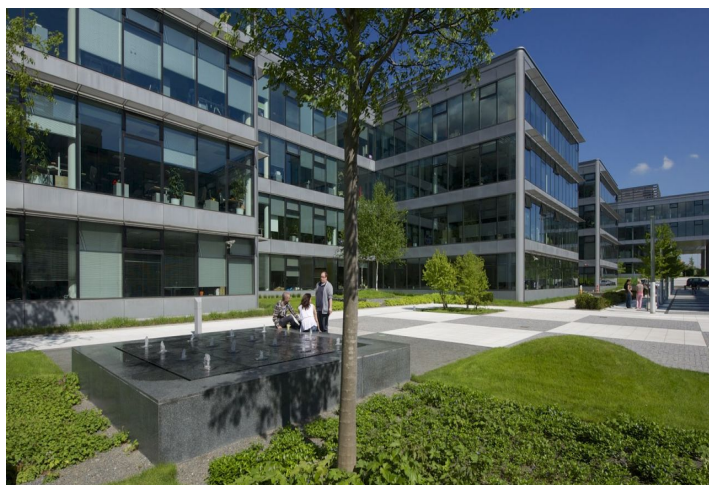

Office space

Prague 4, Chodov, V Parku

Rented

Prague 4, Chodov, V Parku

Service price	142 CZK monthly per m ²
Available area	2 827 m ²
Cellar	-
Parking	EUR 110 / ps / month
PENB	G
Reference number	34577

Office space for lease on the 1st floor in campus-style office community business park. The site includes 12 state-of-the-art superior-standard buildings. The buildings are situated in a landscaped garden that consists of carefully selected trees, plants, and grasses and a network of streams, fountains, and pools. Atrium gardens and vestibules connect each building with the outside garden and create a unique office environment.

Location:

The project is situated in Prague 4—the Czech capital's fastest growing big business and retail destination—adjacent to the Prague-Budapest-Vienna highway and 50 m from the Chodov metro station (line C) and transportation hub. The site is also located next to one of Prague's most ambitious retail-entertainment projects: the Chodov shopping center that forms an integral part of this vibrant new city quarter.

Features and Services:

The project offers its tenants maximum flexibility to customize the office space to meet their needs. The superior-standard buildings feature "organic technology" infrastructures to accommodate technological innovations and provide access to direct high-speed broadband fiber optic connections. Amenities include a shared lobby with a reception, 24/7 access, high-speed and service elevators, secured networks, air conditioning, raised floors, and lighting. The project offers a variety of amenities including a cafeteria, a fitness zone, a newsagent's, dry cleaners, florist, Sony customer service center, etc. as well as a child daycare and private healthcare services.