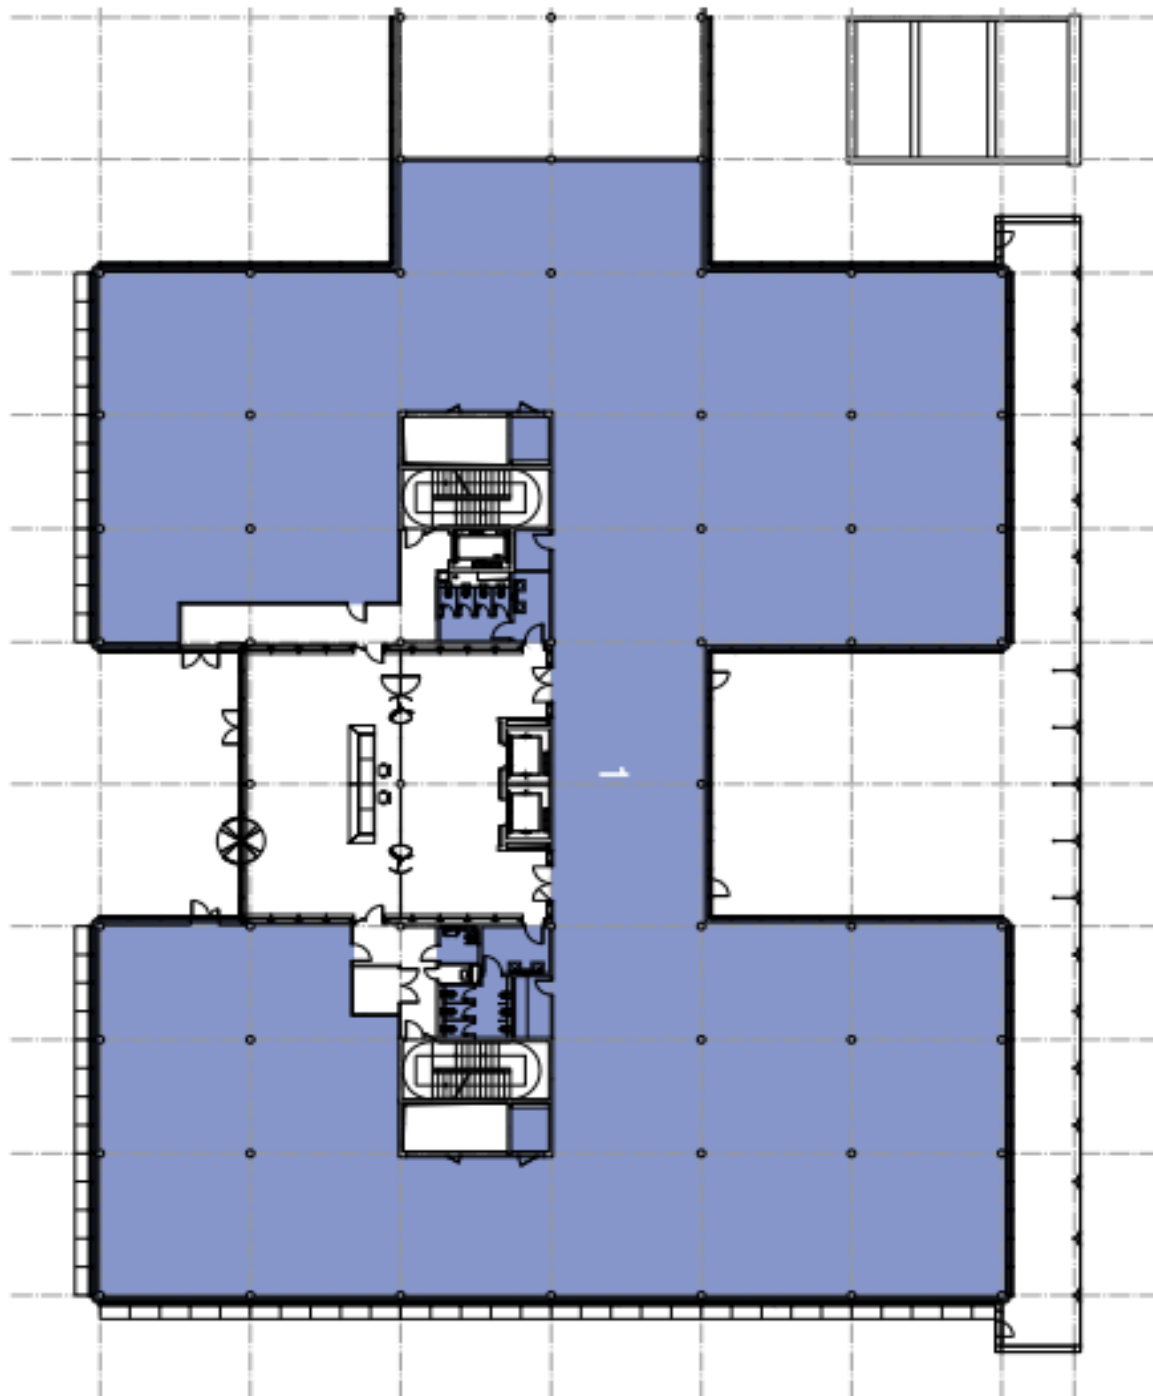

Office space

Prague 4, Chodov, V Parku

Rented