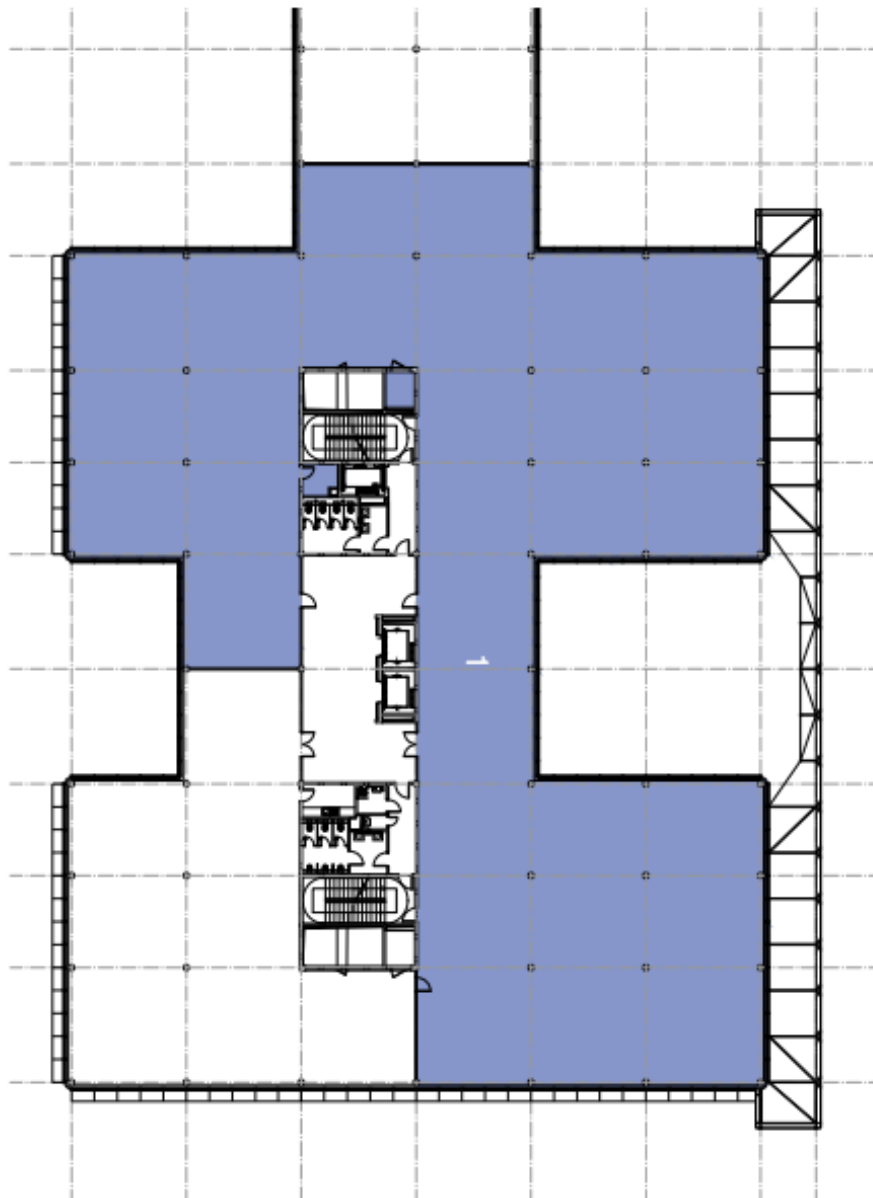

Office space

Prague 4, Chodov, V Parku

Rented