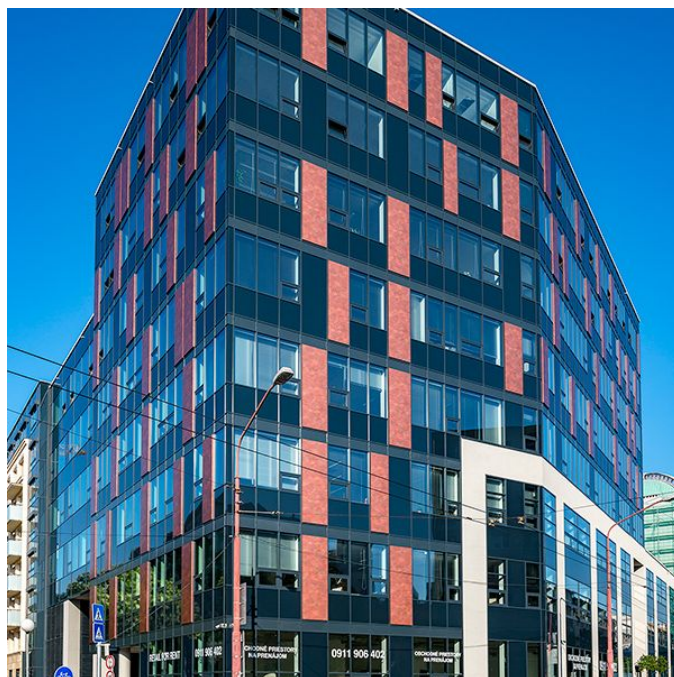

Retail space

€ 20.00 - 24.00 / m² | CZK 502 - 602 / m²

Bratislava I, Staré Mesto, Legionárska