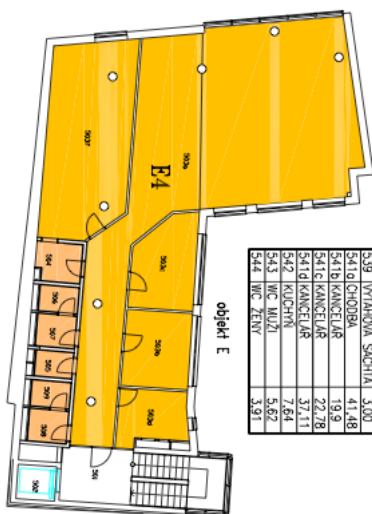

LEGENDA PLOCH	
A7	PROJEKČNÍ CELEK
243,33m²	
290,2m²	ZÁZEMÍ PRON. CEJKU
46,87m²	
B7	PROJEKČNÍ CELEK
411,99m²	
448,2m²	ZÁZEMÍ PRON. CEJKU
55,8m²	
C5	PROJEKČNÍ CELEK
112,87m²	
134,48m²	ZÁZEMÍ PRON. CEJKU
20,61m²	
D4	PROJEKČNÍ CELEK
121,27m²	
138,44m²	ZÁZEMÍ PRON. CEJKU
171,17m²	
E4	PROJEKČNÍ CELEK
171,19m²	
188,13m²	ZÁZEMÍ PRON. CEJKU
16,29m²	

LEGENDA MÍSTNOSTI	
OBJEKT	A B C D E
číslo	NÁZEV MÍSTNOSTI
418	2
501	SCHODIŠTĚ
502	VÝTAHOVÁ ŠACHTA
503	PAVLAČ
504	KANCELÁŘ
505	KANCELÁŘ
506	KUCHYNKA
507	WC
508	WC
509	WC
510	SCHODIŠTĚ
511	VÝTAHOVÁ ŠACHTA
512	CHODBA
513	CHODBA
514	CHODBA
515	CHODBA
516	KANCELÁŘ
517	KANCELÁŘ
518	KANCELÁŘ
519	KANCELÁŘ
520	KANCELÁŘ
521	KUCHYNKA
522	WC
523	WC
524	WC
525	CHODBA
526	CHODBA
527	KANCELÁŘ
528	BAKON
529	KANCELÁŘ
530	KANCELÁŘ
531	KANCELÁŘ
532	KANCELÁŘ
533	WC
534	WC
535	WC
536	WC
537	WC
538	SCHODIŠTĚ
539	VÝTAHOVÁ ŠACHTA
540	CHODBA
541	KANCELÁŘ
542	KANCELÁŘ
543	KANCELÁŘ
544	KANCELÁŘ
545	WC
546	WC
547	WC
548	WC
549	WC
550	WC
551	WC
552	WC
553	WC
554	WC
555	WC
556	WC
557	WC
558	WC
559	WC
560	WC
561	WC
562	WC
563	WC
564	WC
565	WC
566	WC
567	WC
568	WC
569	WC
570	WC
571	WC
572	WC
573	WC
574	WC
575	WC
576	WC
577	WC
578	WC
579	WC
580	WC
581	WC
582	WC
583	WC
584	WC
585	WC
586	WC
587	WC
588	WC
589	WC
590	WC
591	WC
592	WC
593	WC
594	WC
595	WC
596	WC
597	WC
598	WC
599	WC
600	WC

Adminis
Lazarská
Rozdělení oby